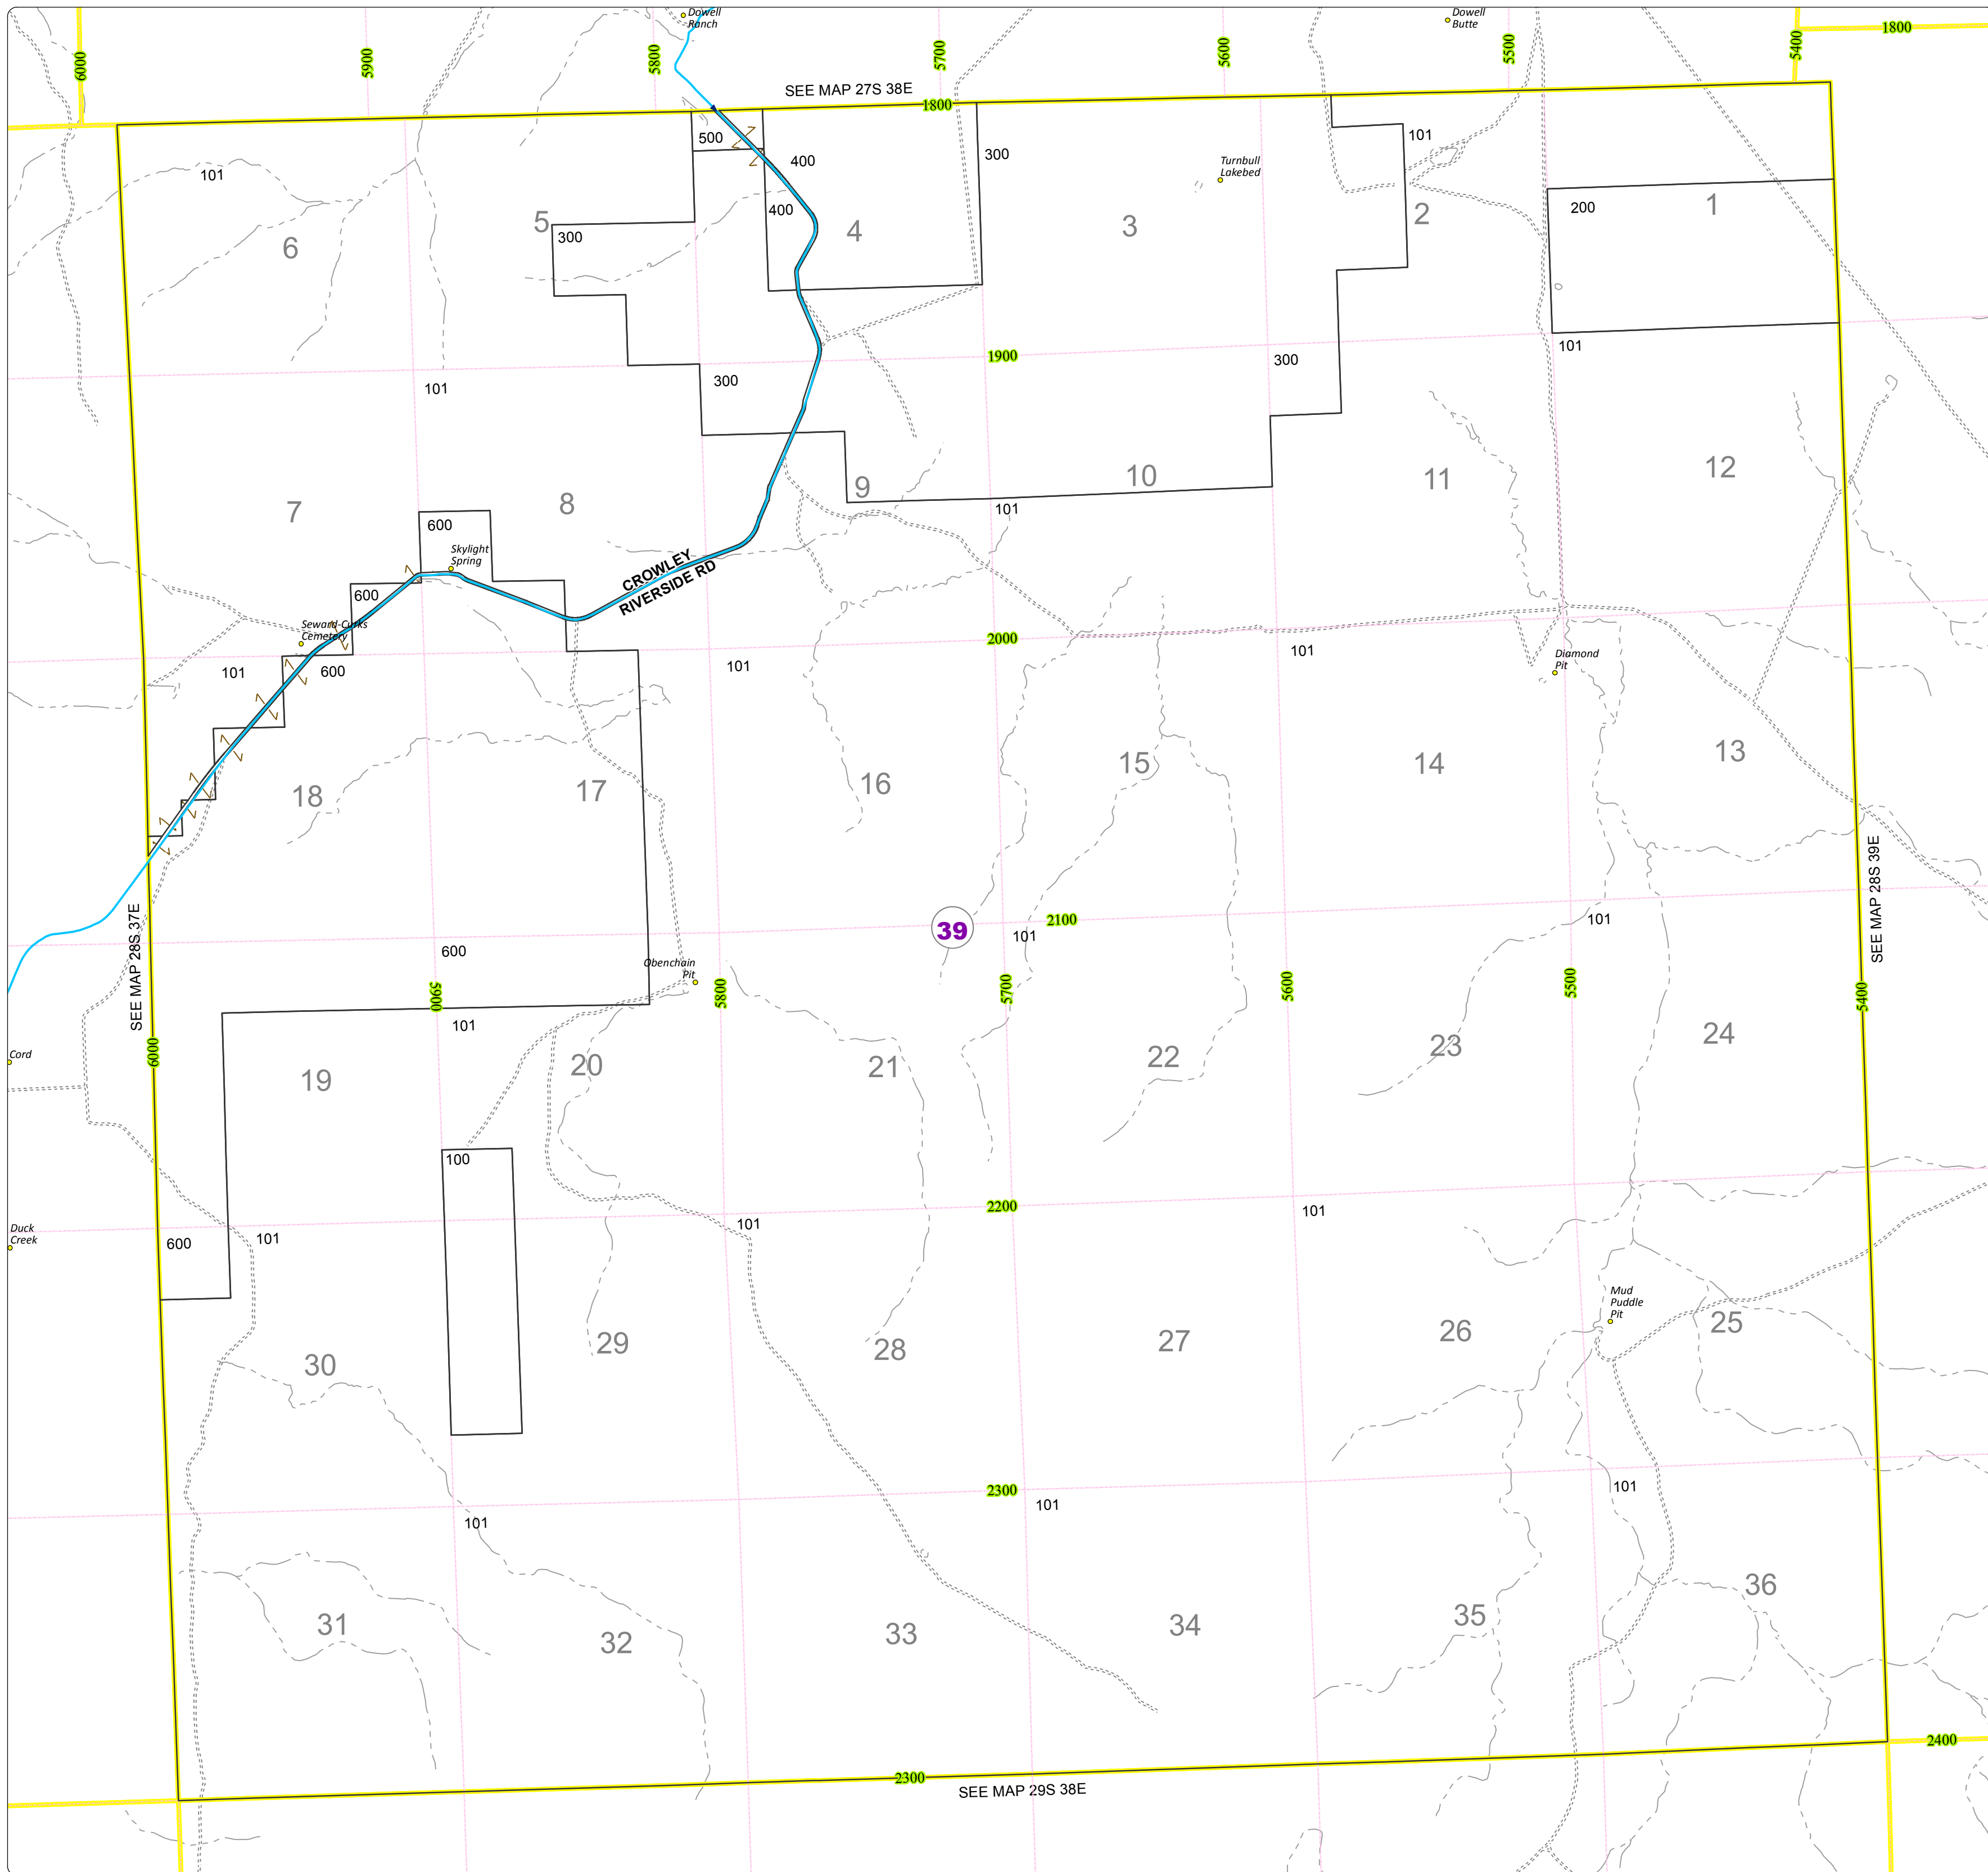

# Malheur County Address Map

- Legend
- MapNumberBoundary
  - TAX CODE AREA
  - 39 - Arock Area / Burns Junction

**DISCLAIMER**  
This information is not intended for use as an address locator and it should be noted that not all county address will be found. Parcels containing multiple addresses may only display a single address as recorded in the Assessor's database. This public information should be accepted and used by the recipient with the understanding that the data received from multiple sources was developed and collected for **assessment purpose only**.

## 28S38E