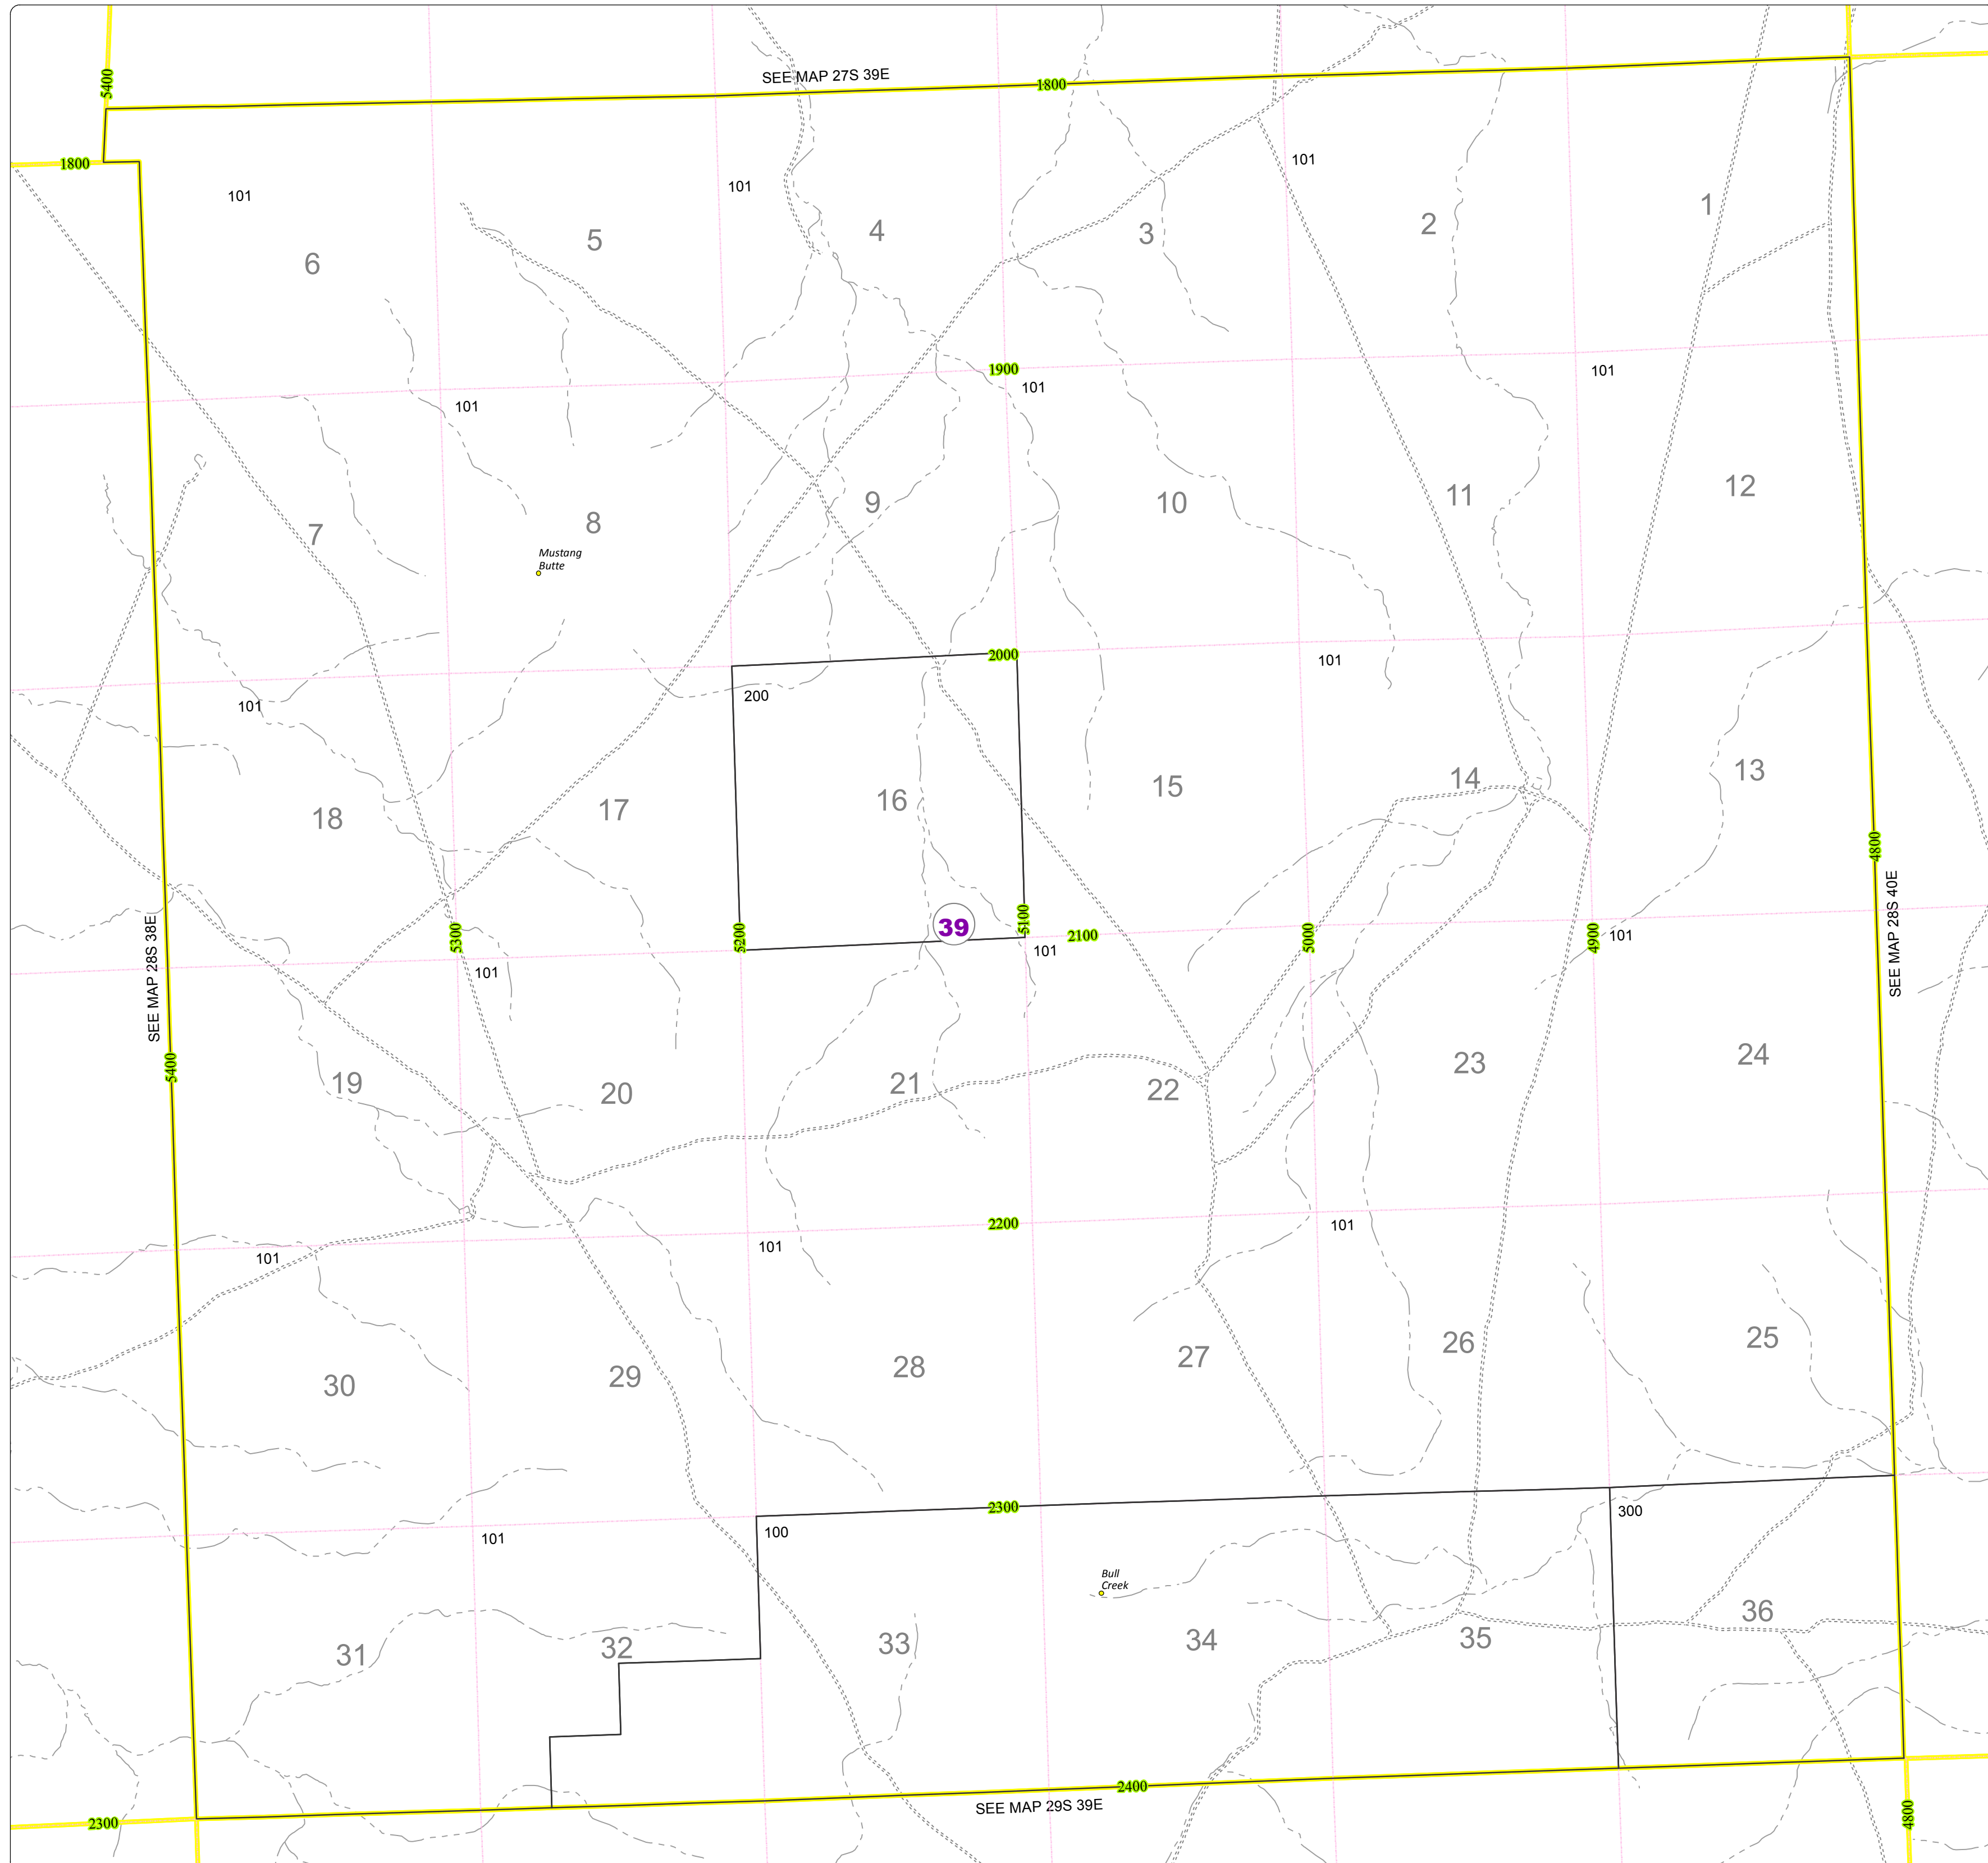

# Malheur County Address Map

- Legend
- MapNumberBoundary
  - TAX CODE AREA**
  - 39 - Arock Area / Burns Junction

**DISCLAIMER**  
This information is not intended for use as an address locator and it should be noted that not all county address will be found. Parcels containing multiple addresses may only display a single address as recorded in the Assessor's database. This public information should be accepted and used by the recipient with the understanding that the data received from multiple sources was developed and collected for assessment purpose only.

## 28S39E