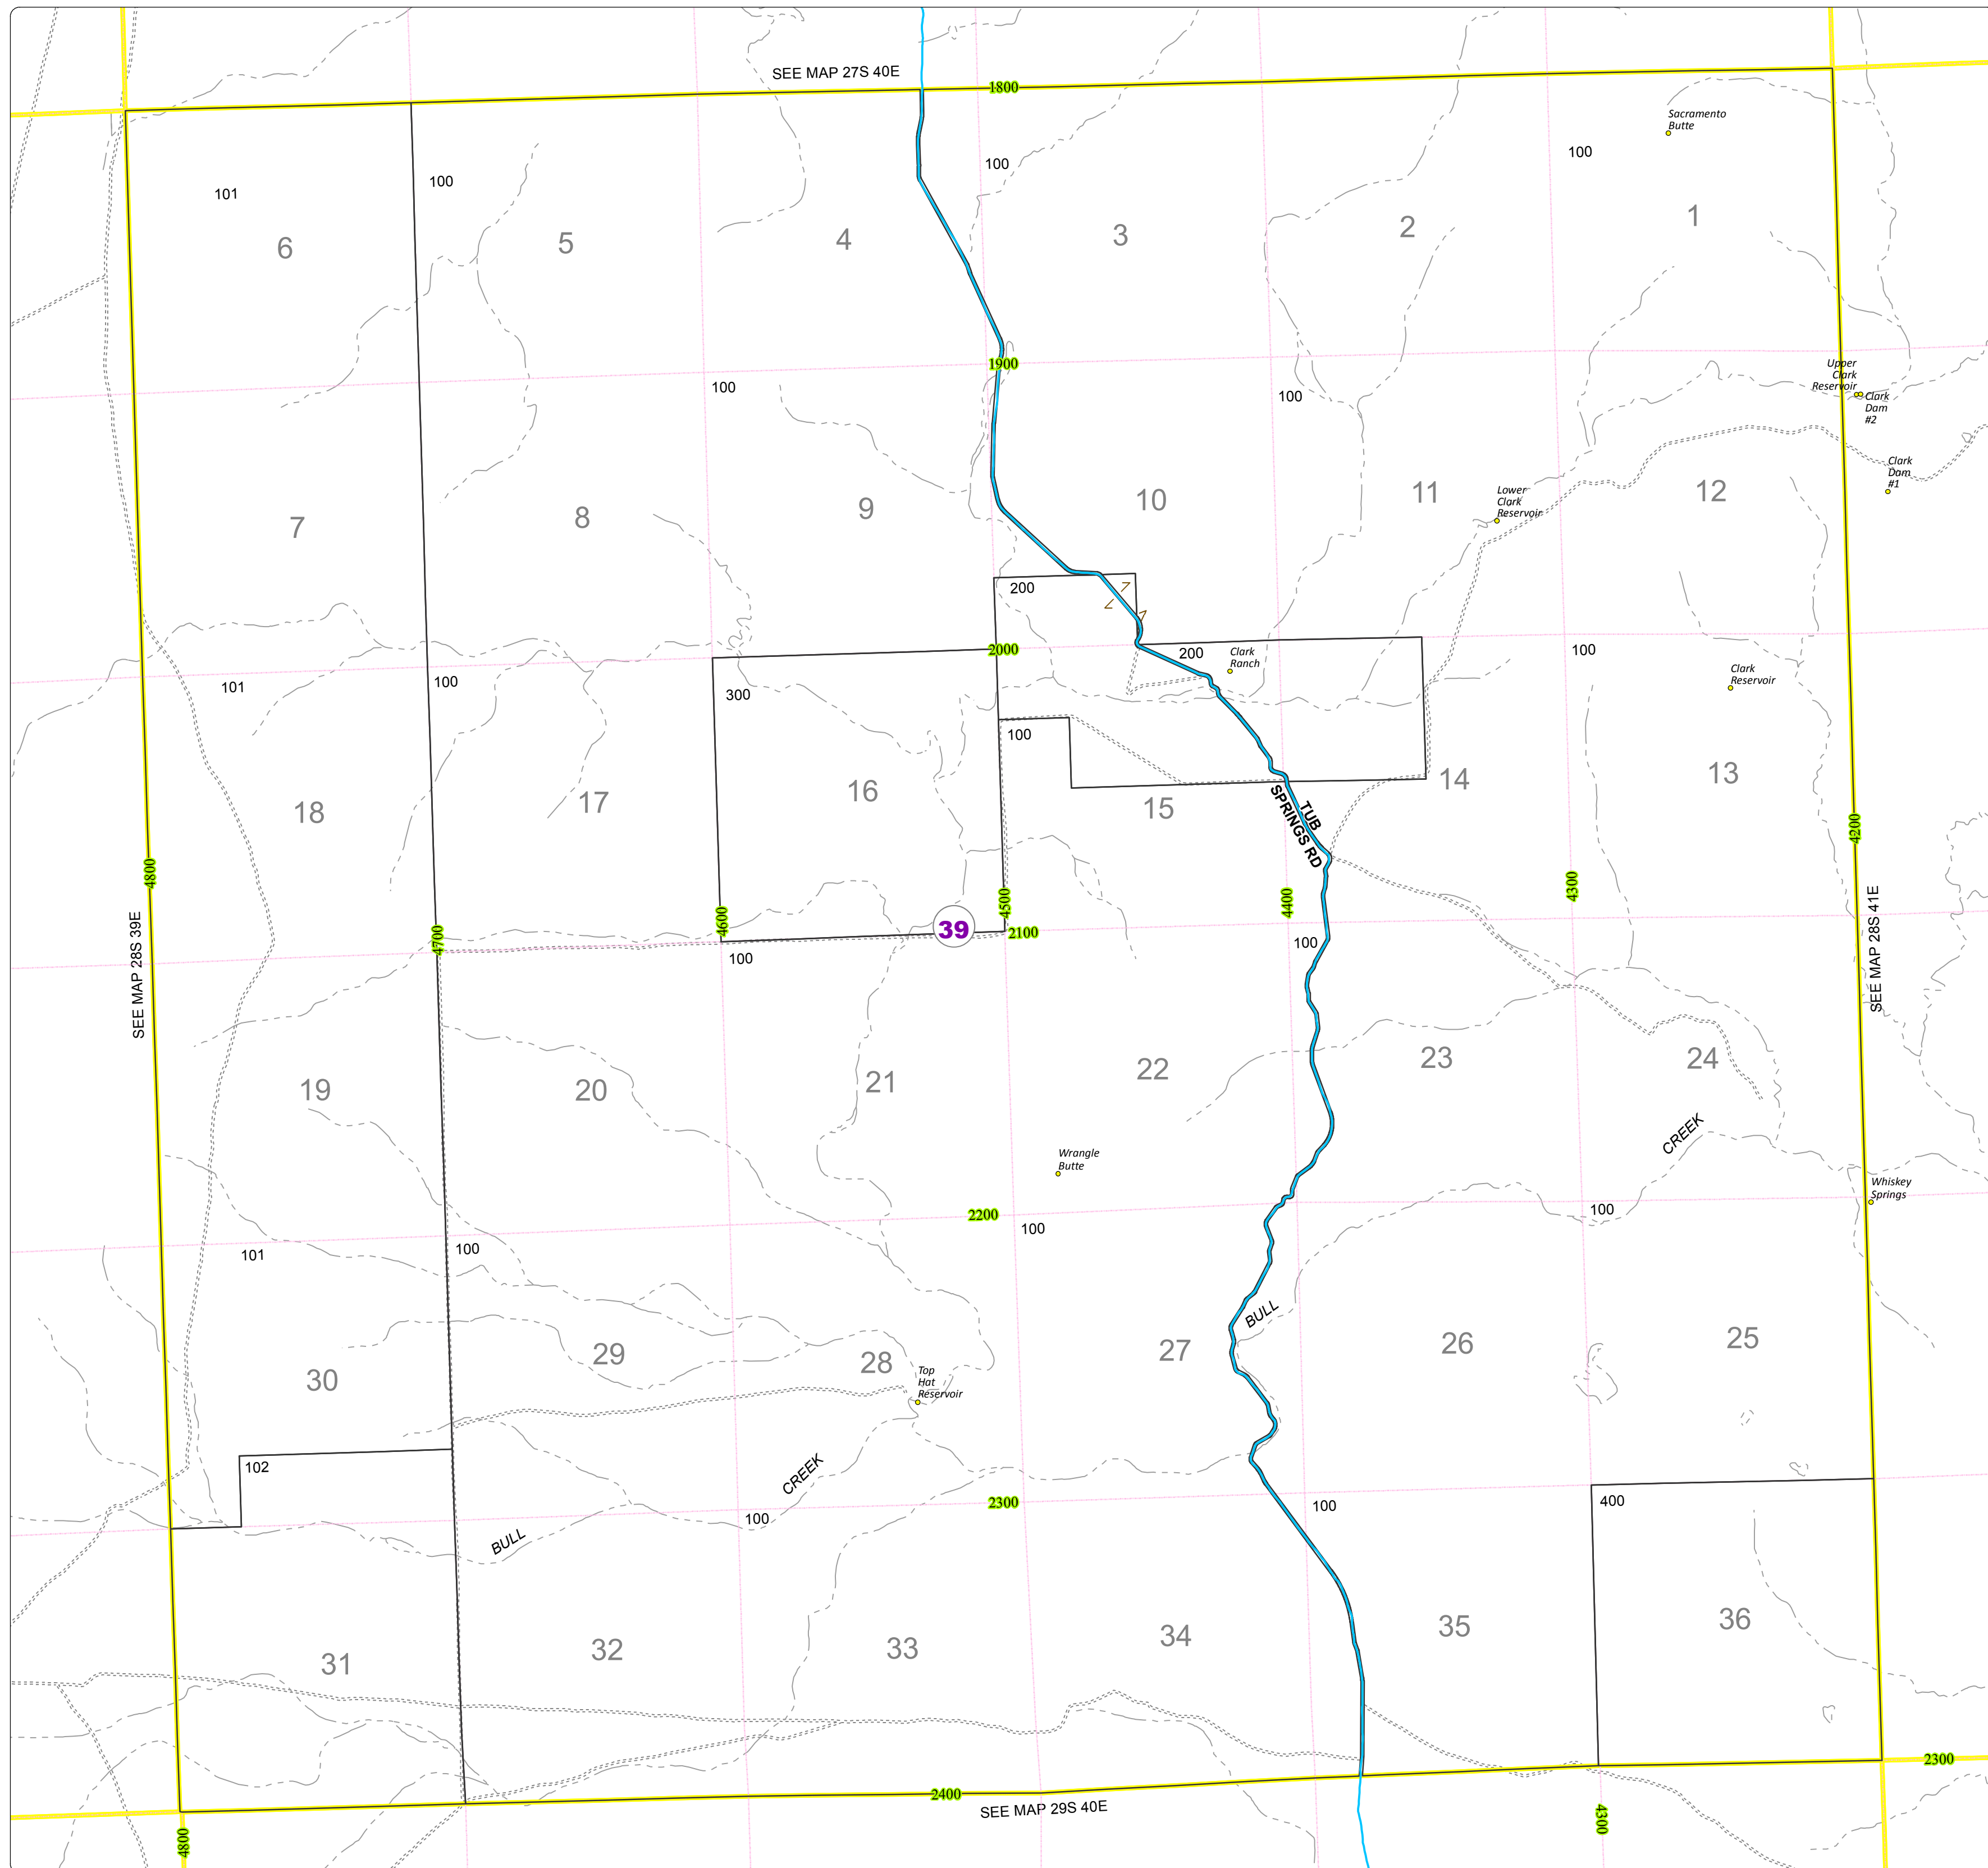

# Malheur County Address Map

- Legend
- MapNumberBoundary
  - TAX CODE AREA
  - 39 - Arock Area / Burns Junction

**DISCLAIMER**  
This information is not intended for use as an address locator and it should be noted that not all county address will be found. Parcels containing multiple addresses may only display a single address as recorded in the Assessor's database. This public information should be accepted and used by the recipient with the understanding that the data received from multiple sources was developed and collected for assessment purpose only.

## 28S40E