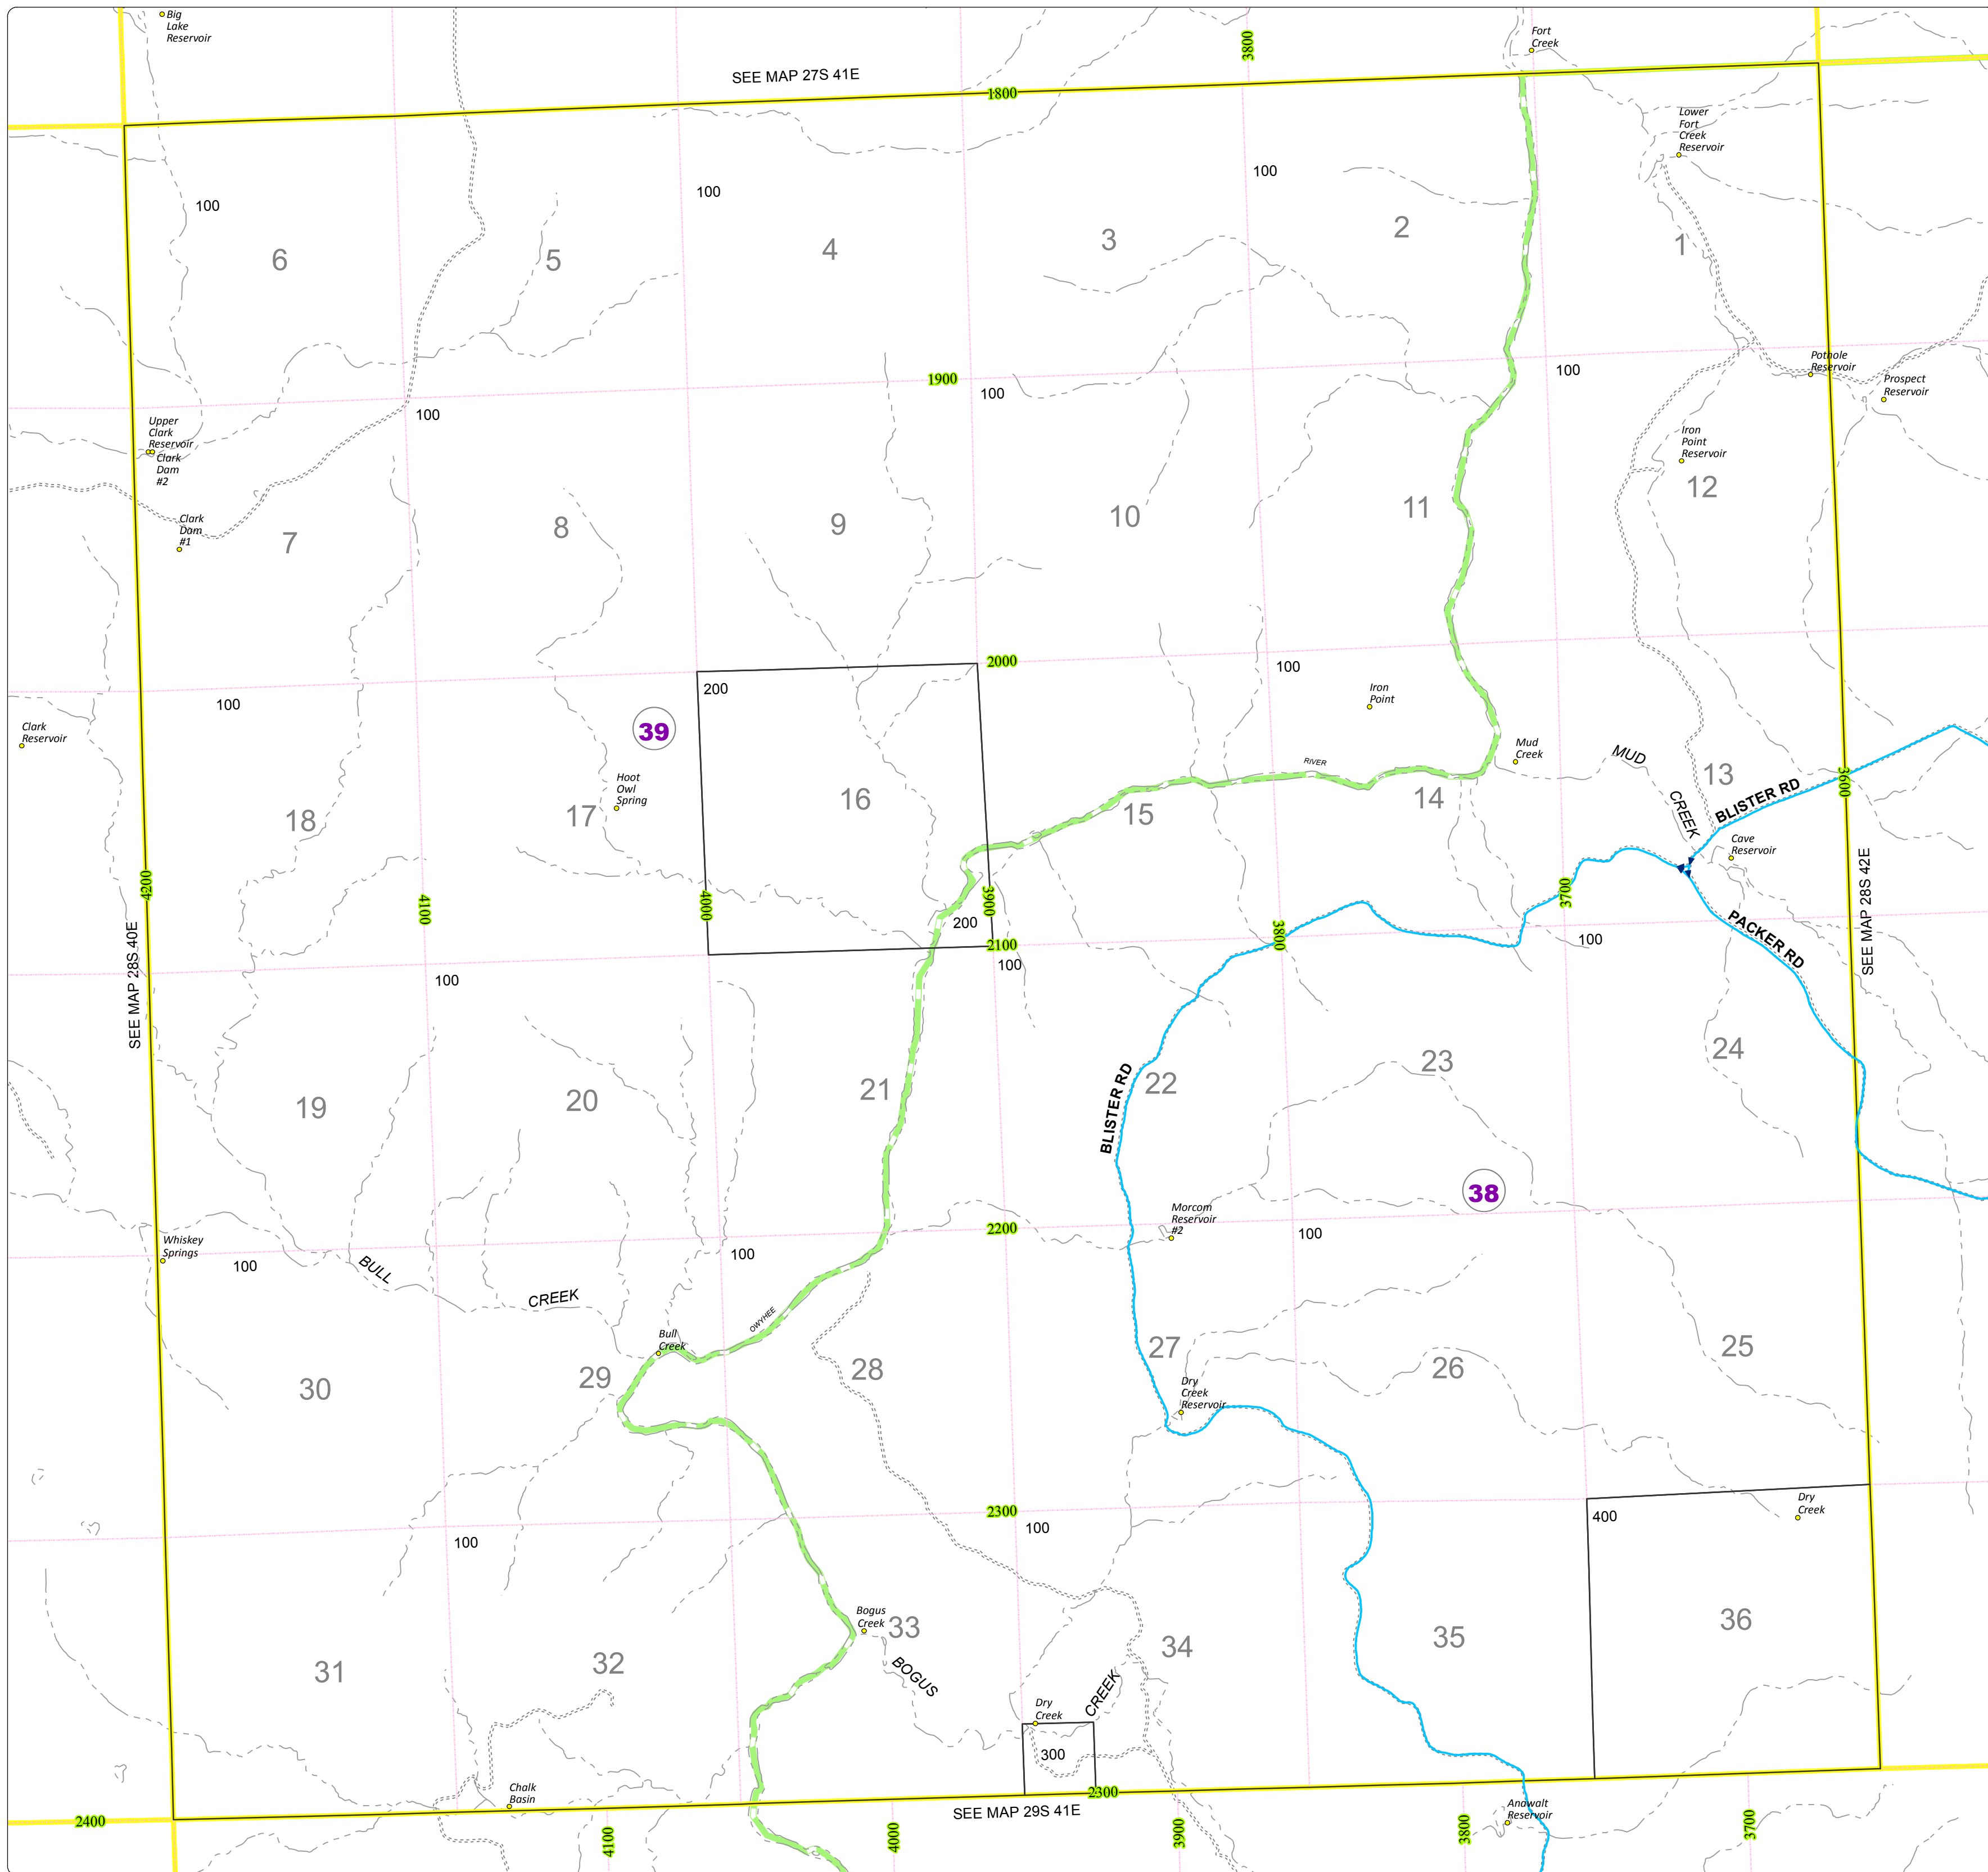

# Malheur County Address Map

- Legend
- MapNumberBoundary
  - TAX CODE AREA**
  - 38 - Jordan Valley-Rural
  - 39 - Arock Area / Burns Junction

**DISCLAIMER**  
This information is not intended for use as an address locator and it should be noted that not all county address will be found. Parcels containing multiple addresses may only display a single address as recorded in the Assessor's database. This public information should be accepted and used by the recipient with the understanding that the data received from multiple sources was developed and collected for **assessment purpose only**.

## 28S41E