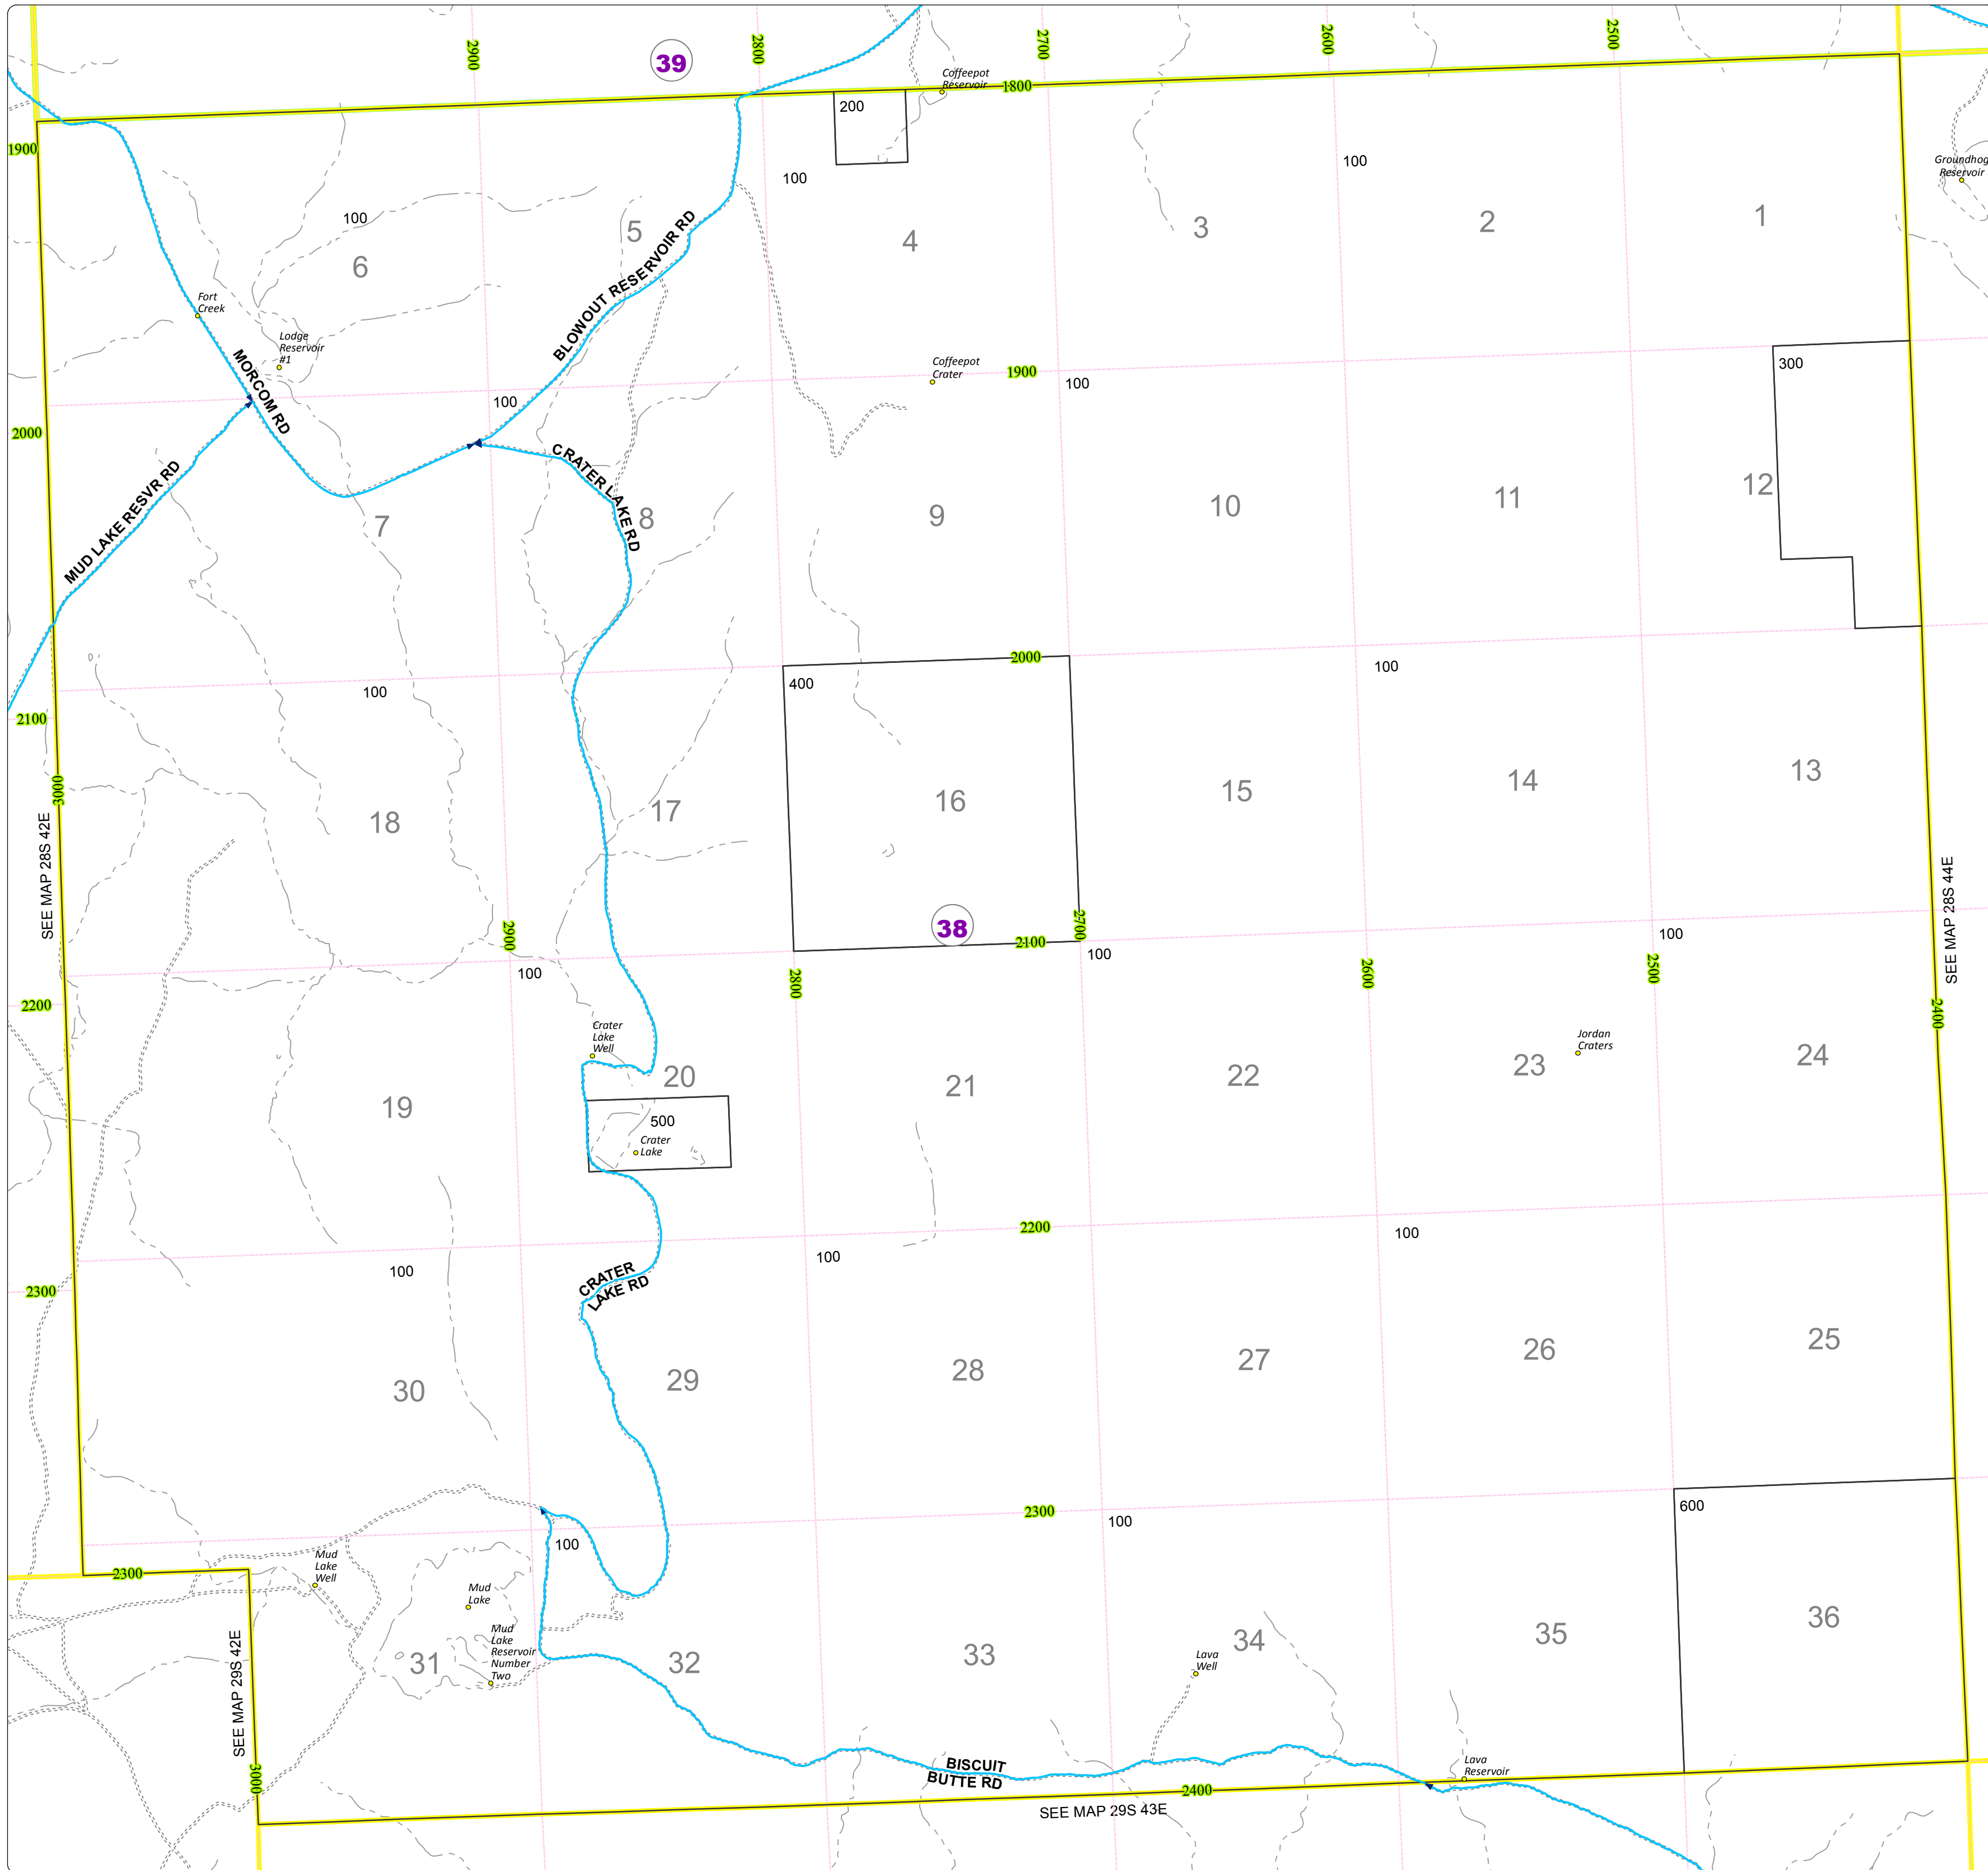

# Malheur County Address Map

- Legend
- MapNumberBoundary
  - TAX CODE AREA
  - 38 - Jordan Valley-Rural

**DISCLAIMER**  
This information is not intended for use as an address locator and it should be noted that not all county address will be found. Parcels containing multiple addresses may only display a single address as recorded in the Assessor's database. This public information should be accepted and used by the recipient with the understanding that the data received from multiple sources was developed and collected for assessment purpose only.

## 28S43E