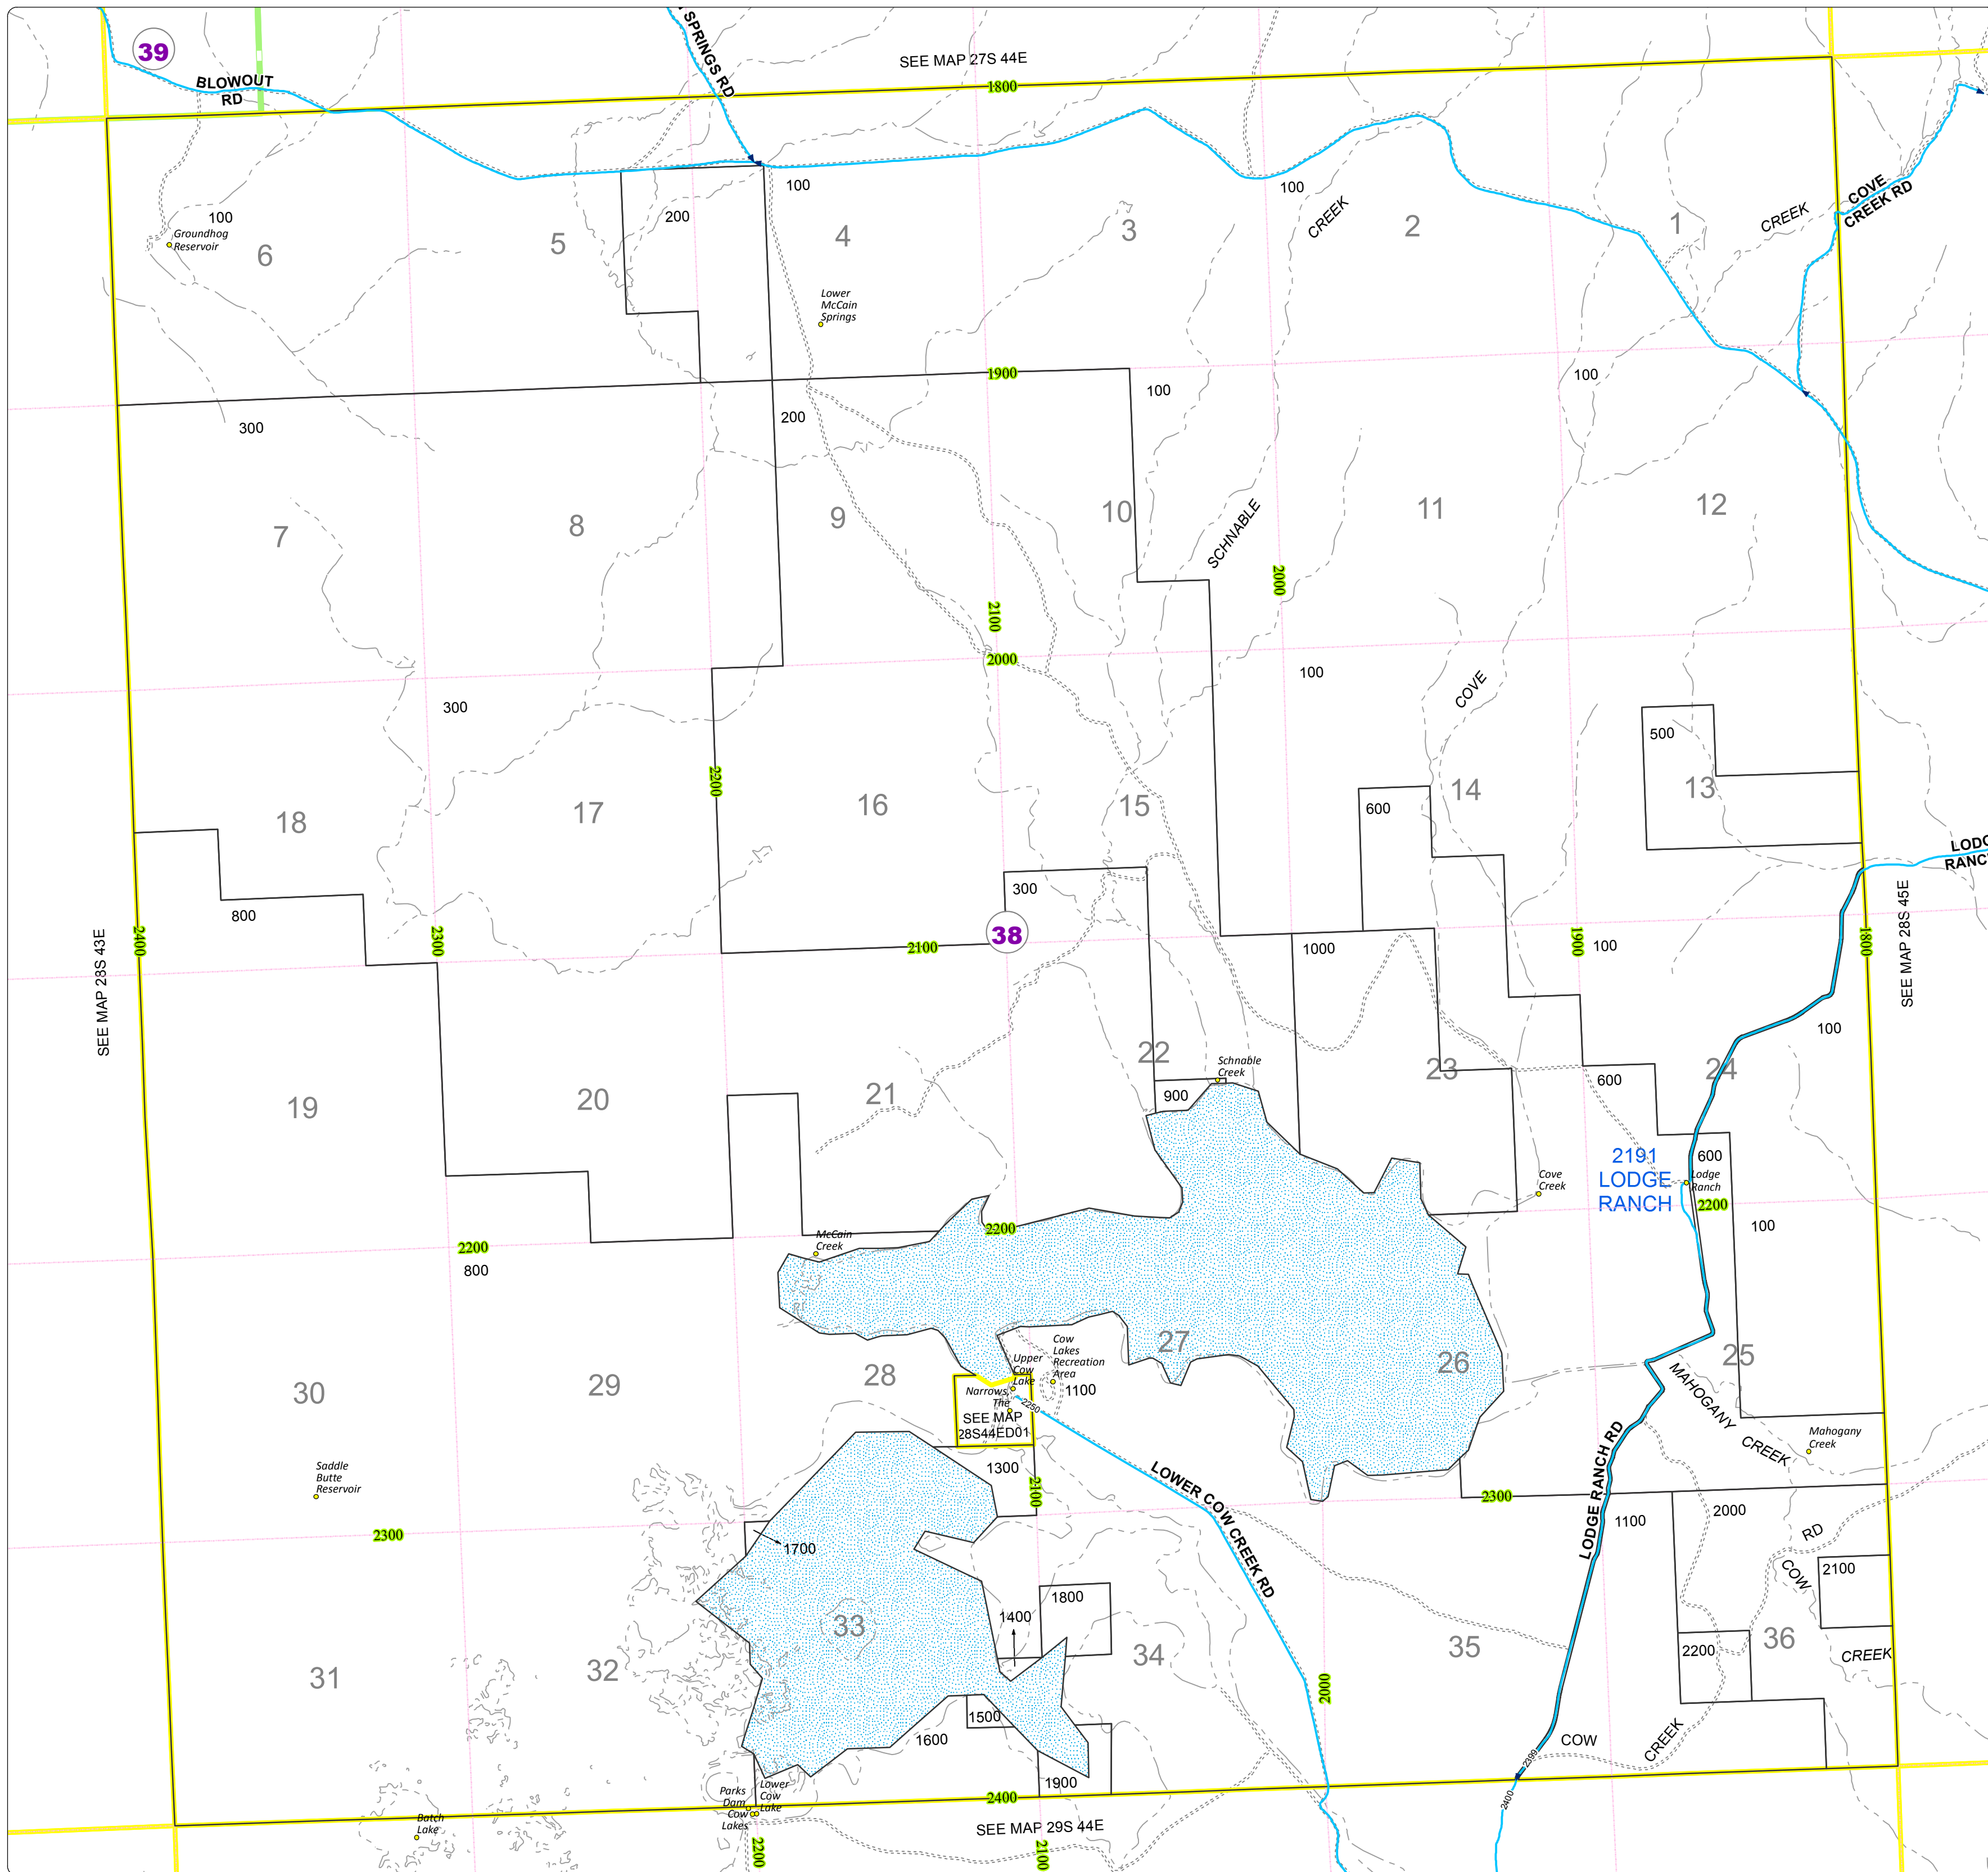

# Malheur County Address Map

- Legend
- MapNumberBoundary
  - TAX CODE AREA
  - 38 - Jordan Valley-Rural

**DISCLAIMER**  
This information is not intended for use as an address locator and it should be noted that not all county address will be found. Parcels containing multiple addresses may only display a single address as recorded in the Assessor's database. This public information should be accepted and used by the recipient with the understanding that the data received from multiple sources was developed and collected for assessment purpose only.

## 28S44E