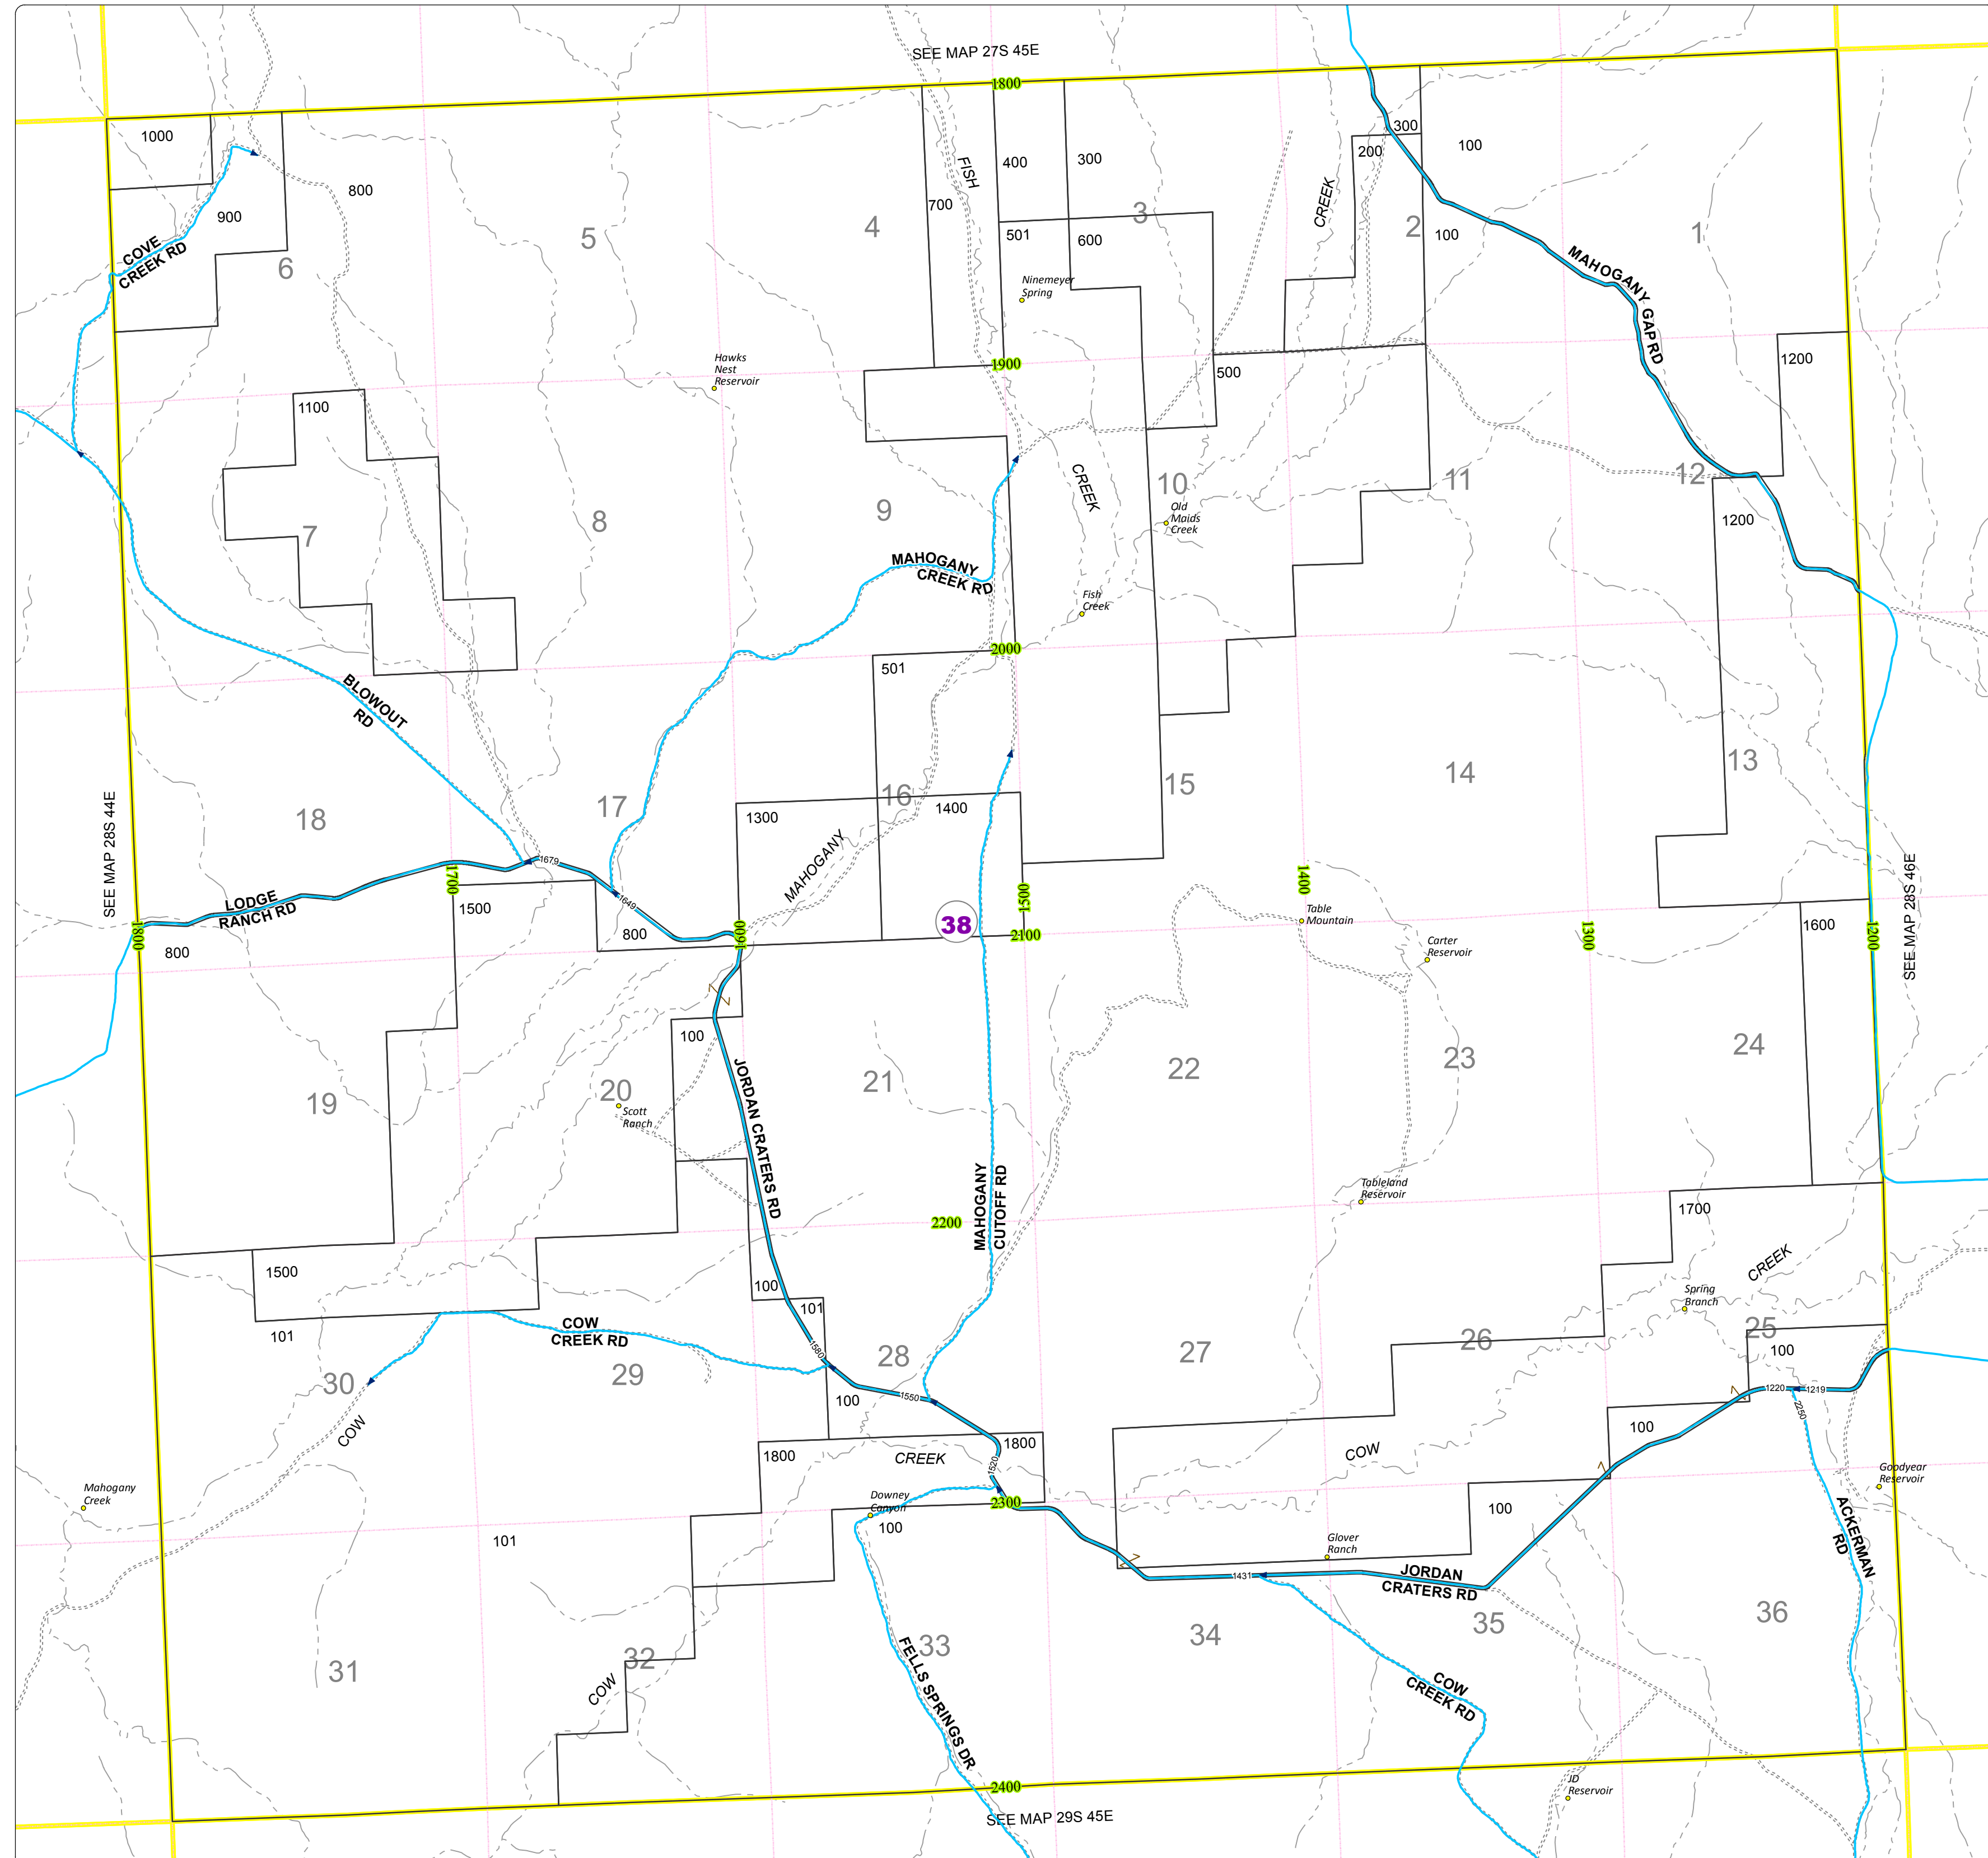

# Malheur County Address Map

- Legend
- MapNumberBoundary
  - TAX CODE AREA
  - 38 - Jordan Valley-Rural

**DISCLAIMER**  
This information is not intended for use as an address locator and it should be noted that not all county address will be found. Parcels containing multiple addresses may only display a single address as recorded in the Assessor's database. This public information should be accepted and used by the recipient with the understanding that the data received from multiple sources was developed and collected for assessment purpose only.

## 28S45E