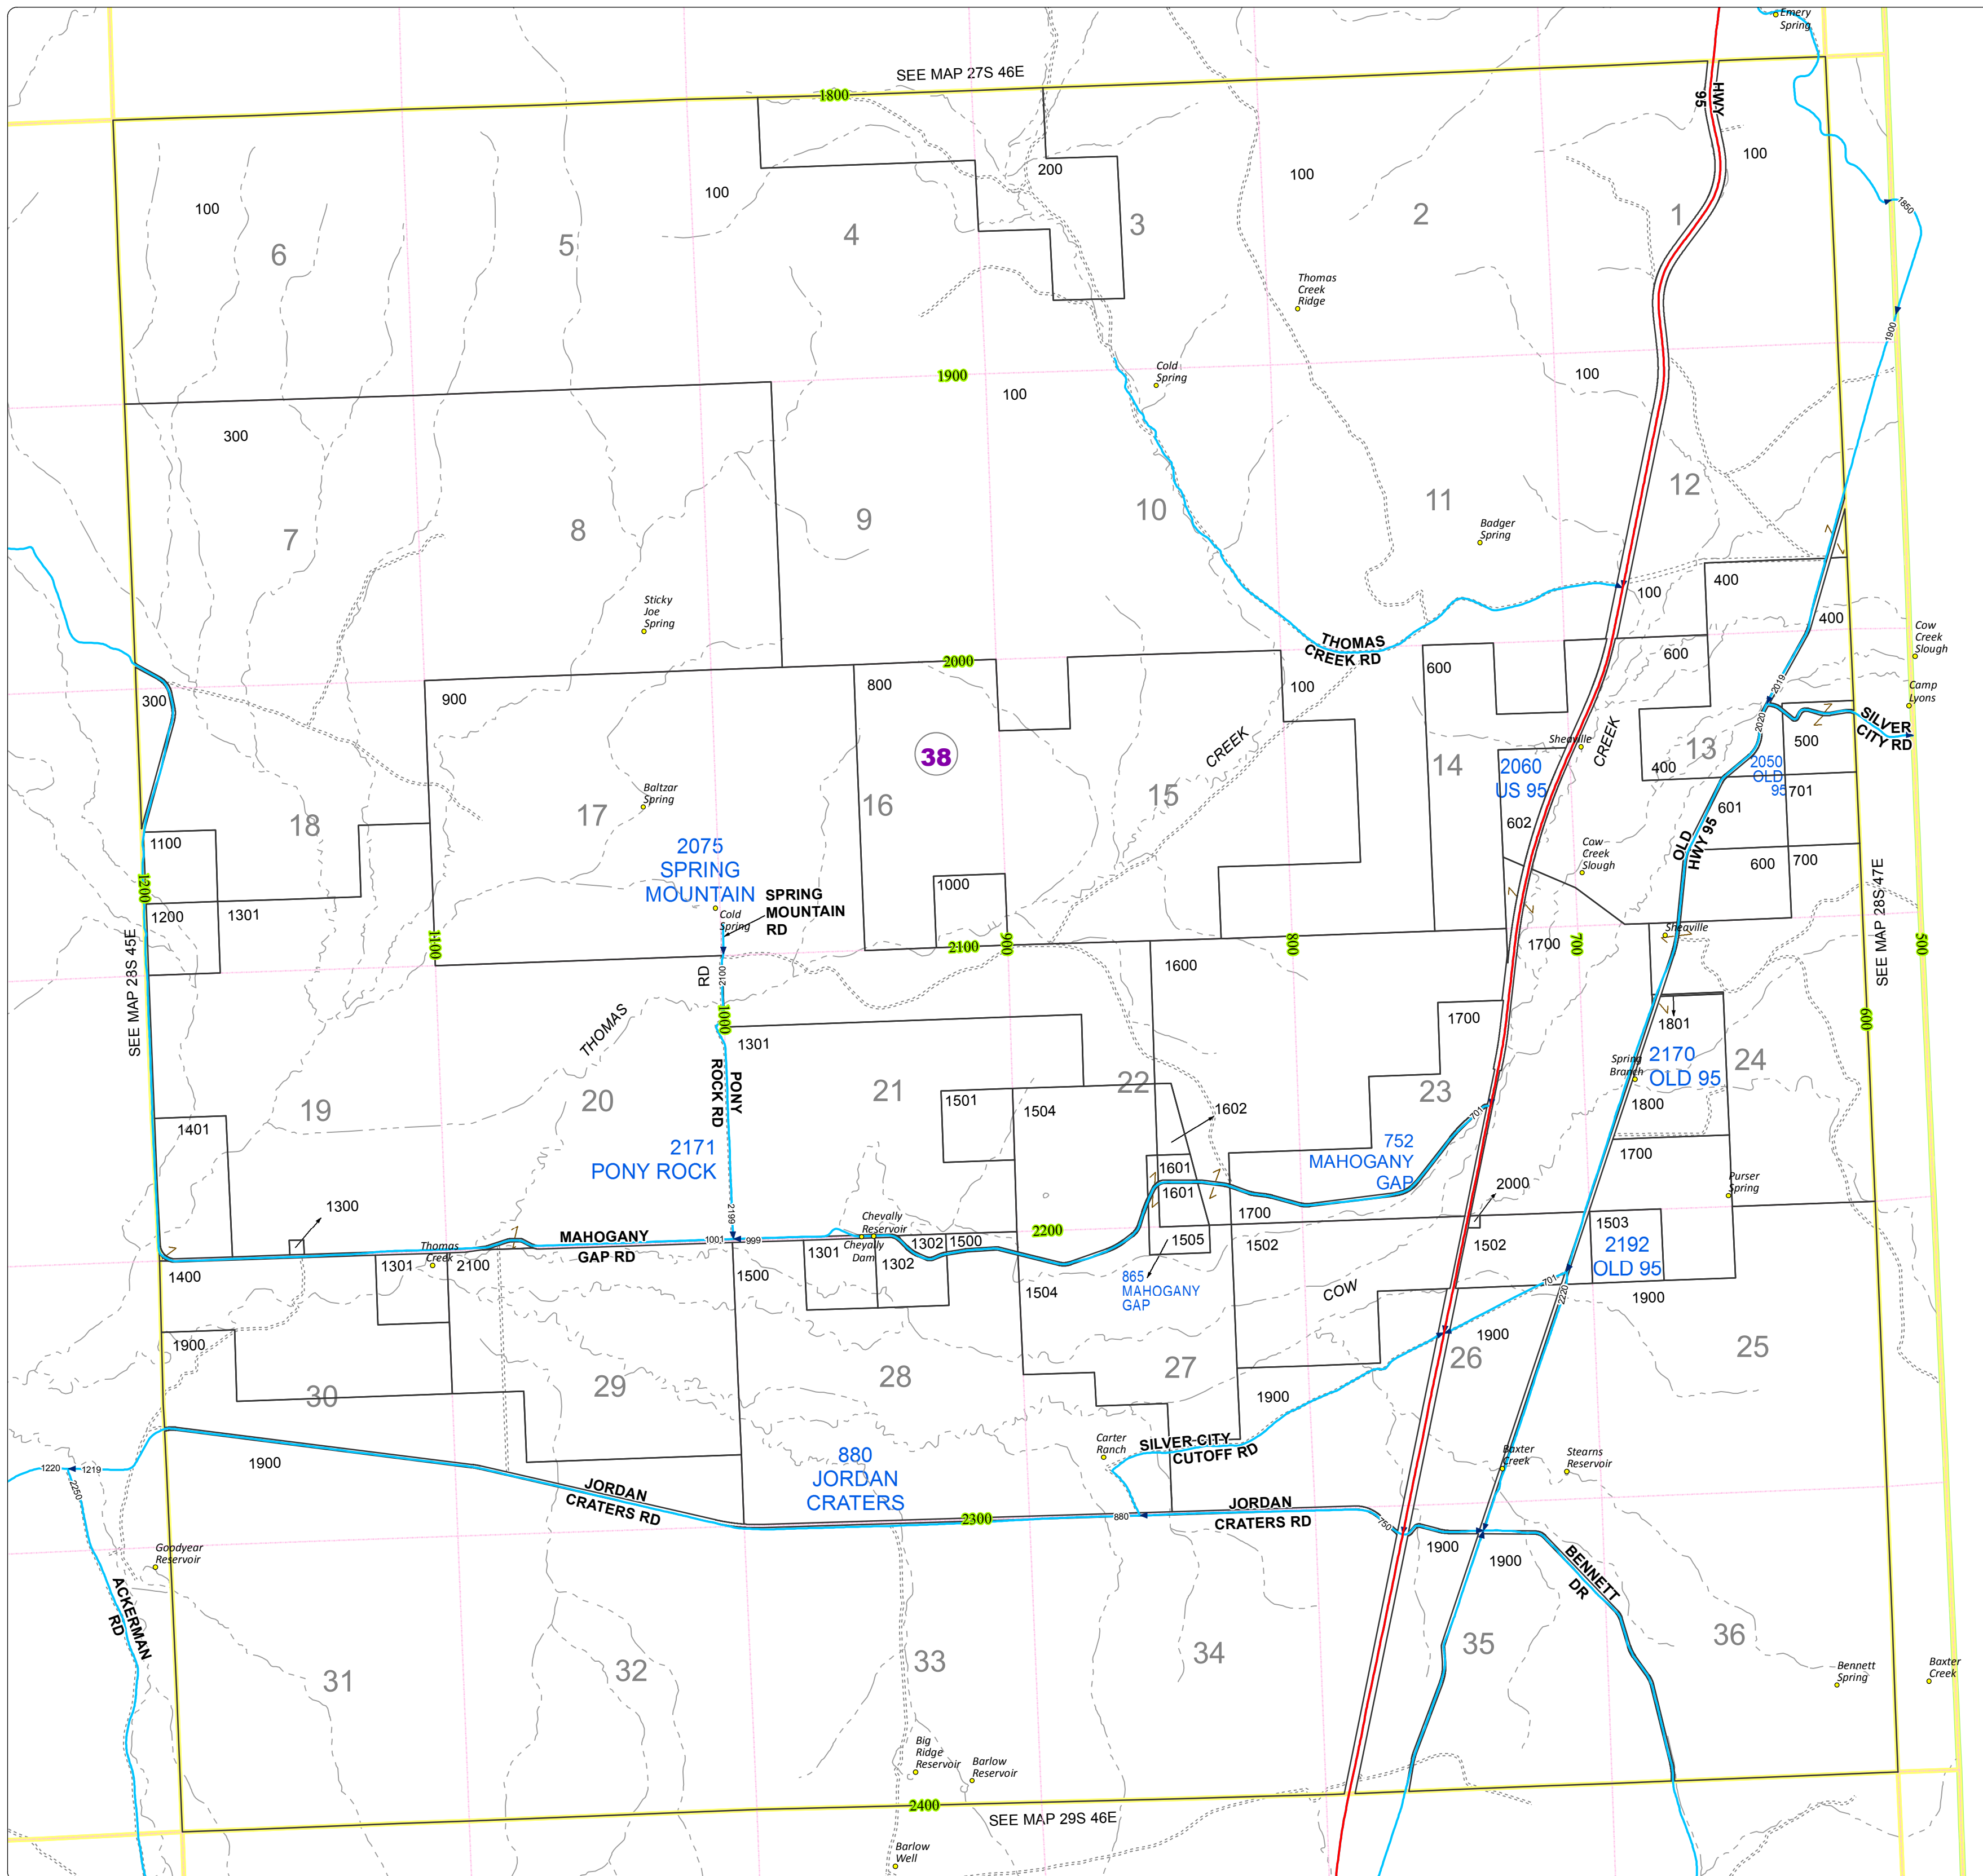

# Malheur County Address Map

- Legend
- MapNumberBoundary
  - TAX CODE AREA
  - 38 - Jordan Valley-Rural

**DISCLAIMER**  
This information is not intended for use as an address locator and it should be noted that not all county address will be found. Parcels containing multiple addresses may only display a single address as recorded in the Assessor's database. This public information should be accepted and used by the recipient with the understanding that the data received from multiple sources was developed and collected for **assessment purpose only**.

## 28S46E