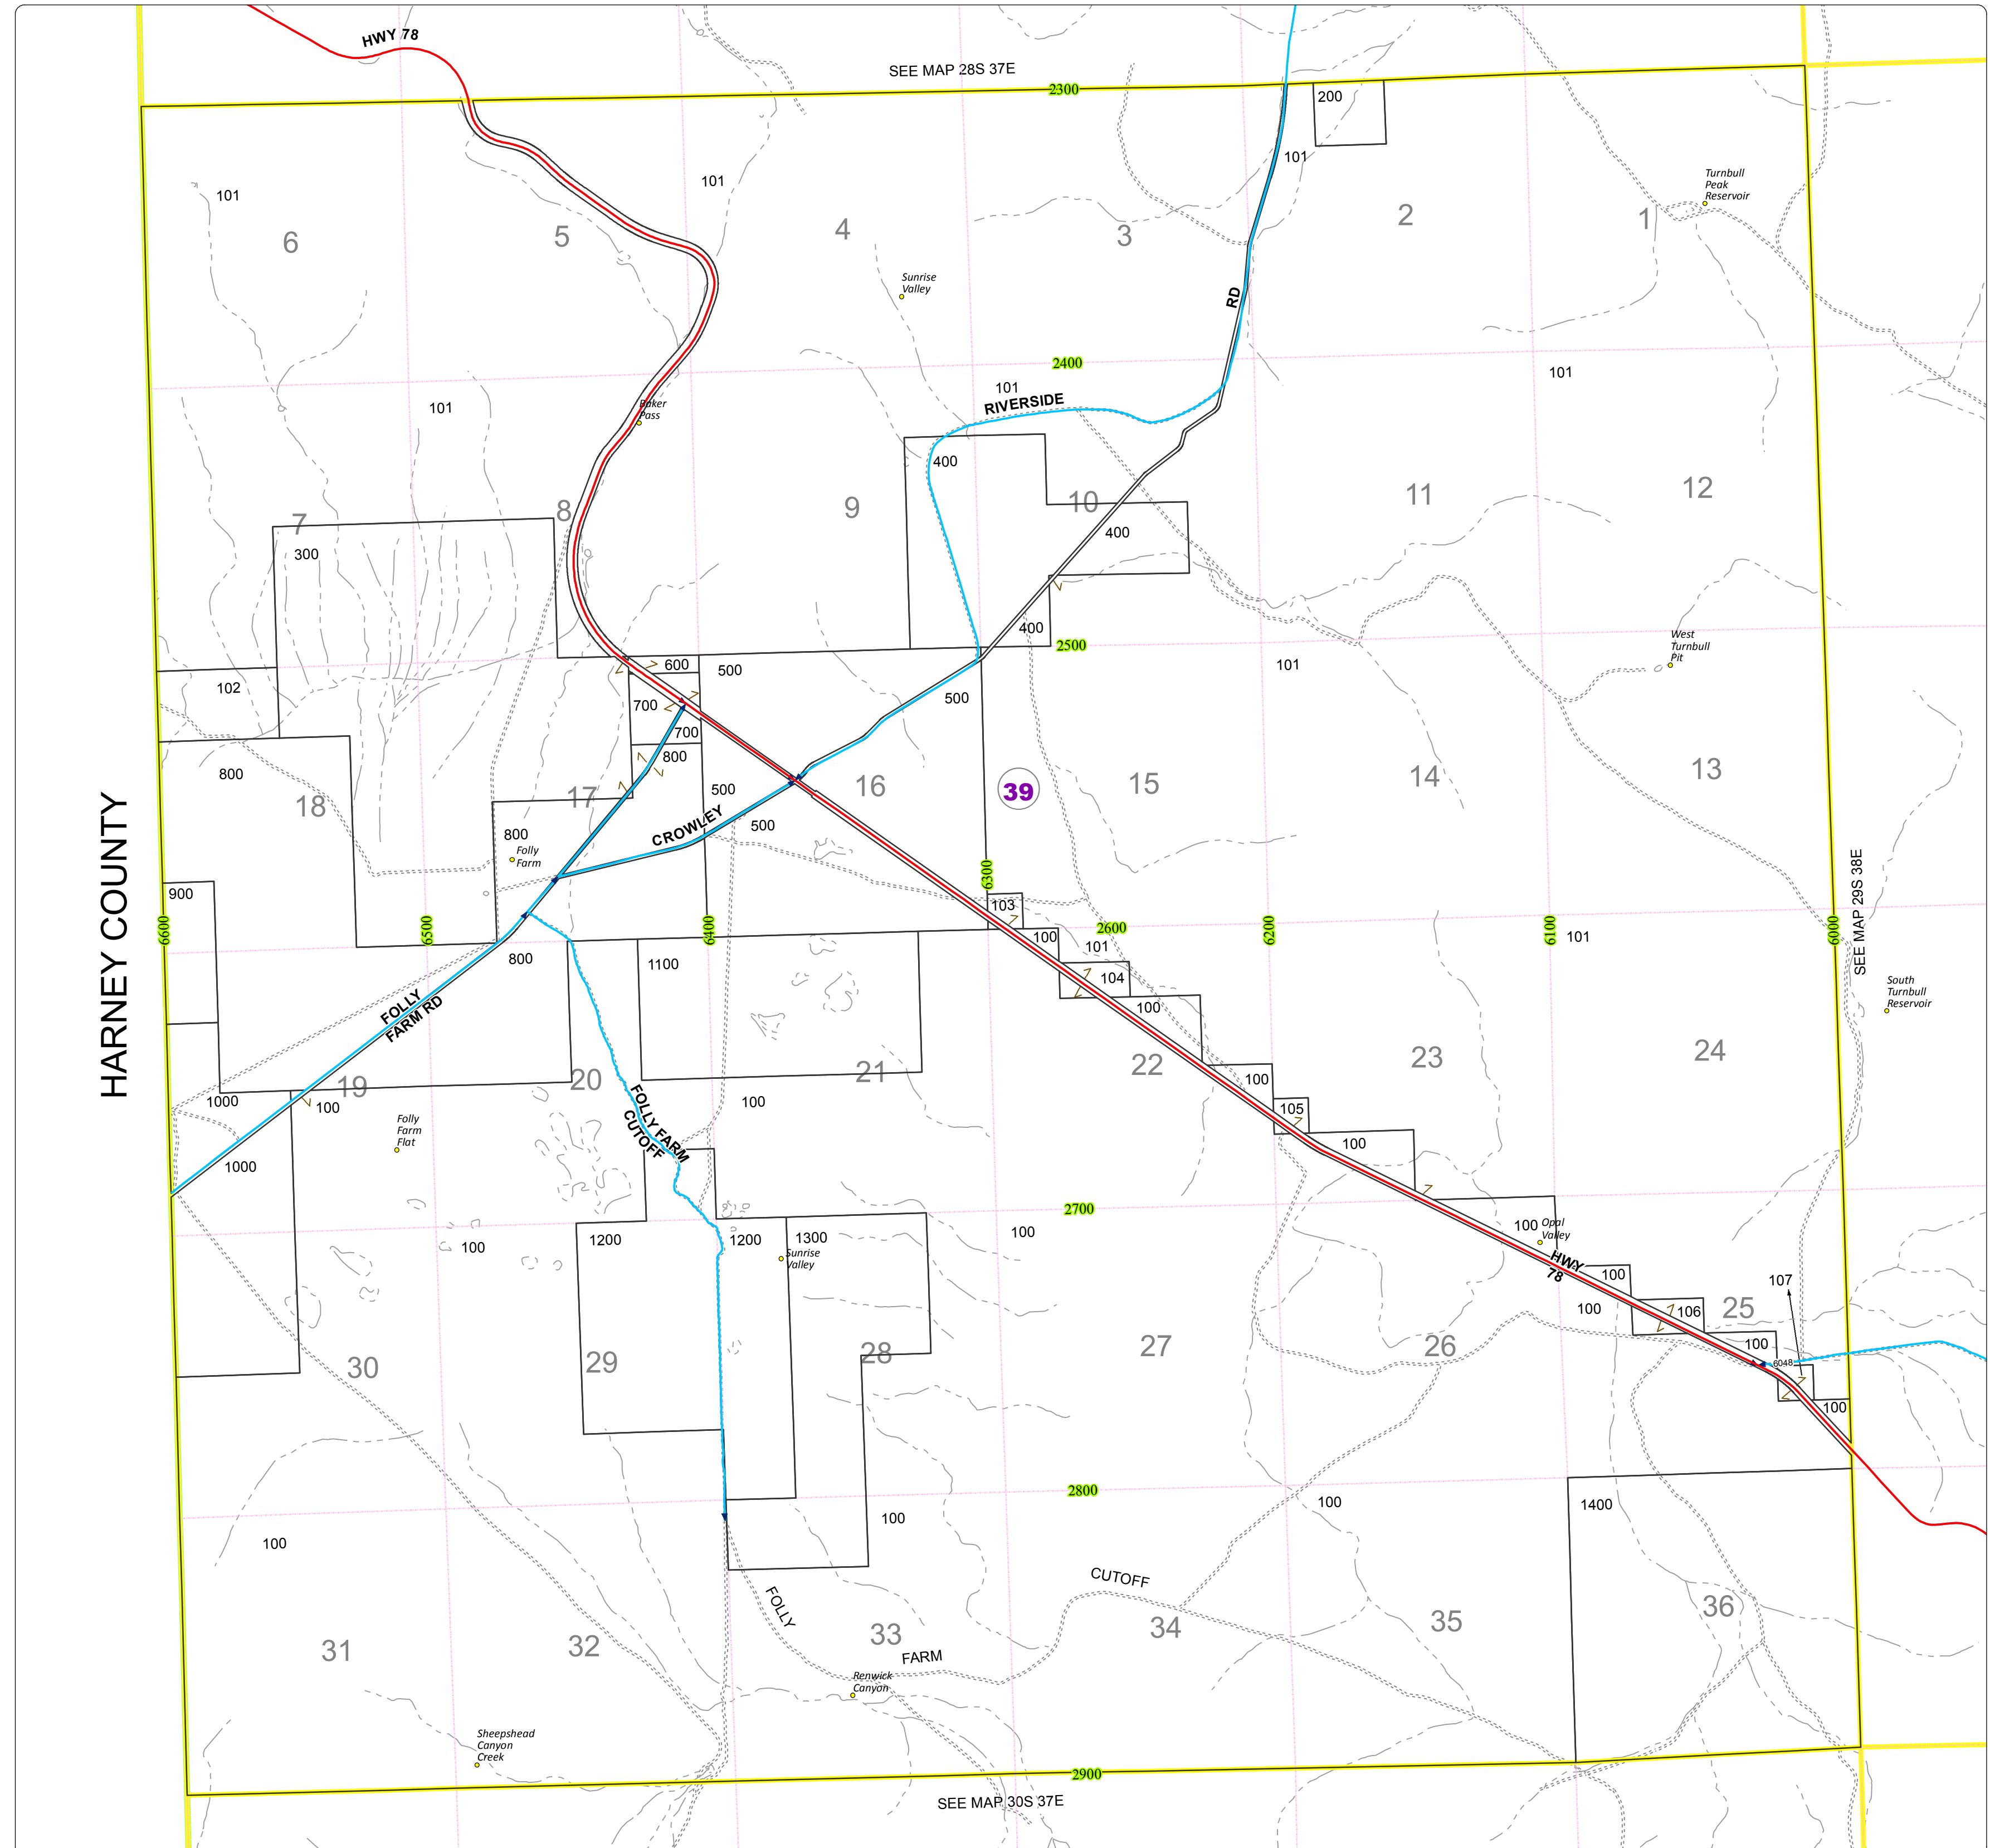

Malheur County Address Map

- Legend
- MapNumberBoundary
 - TAX CODE AREA
 - 39 - Arock Area / Burns Junction

HARNEY COUNTY

DISCLAIMER
This information is not intended for use as an address locator and it should be noted that not all county address will be found. Parcels containing multiple addresses may only display a single address as recorded in the Assessor's database. This public information should be accepted and used by the recipient with the understanding that the data received from multiple sources was developed and collected for **assessment purpose only**.

GL2016

29S37E

SEE MAP 28S 37E

SEE MAP 30S 37E

SEE MAP 29S 38E