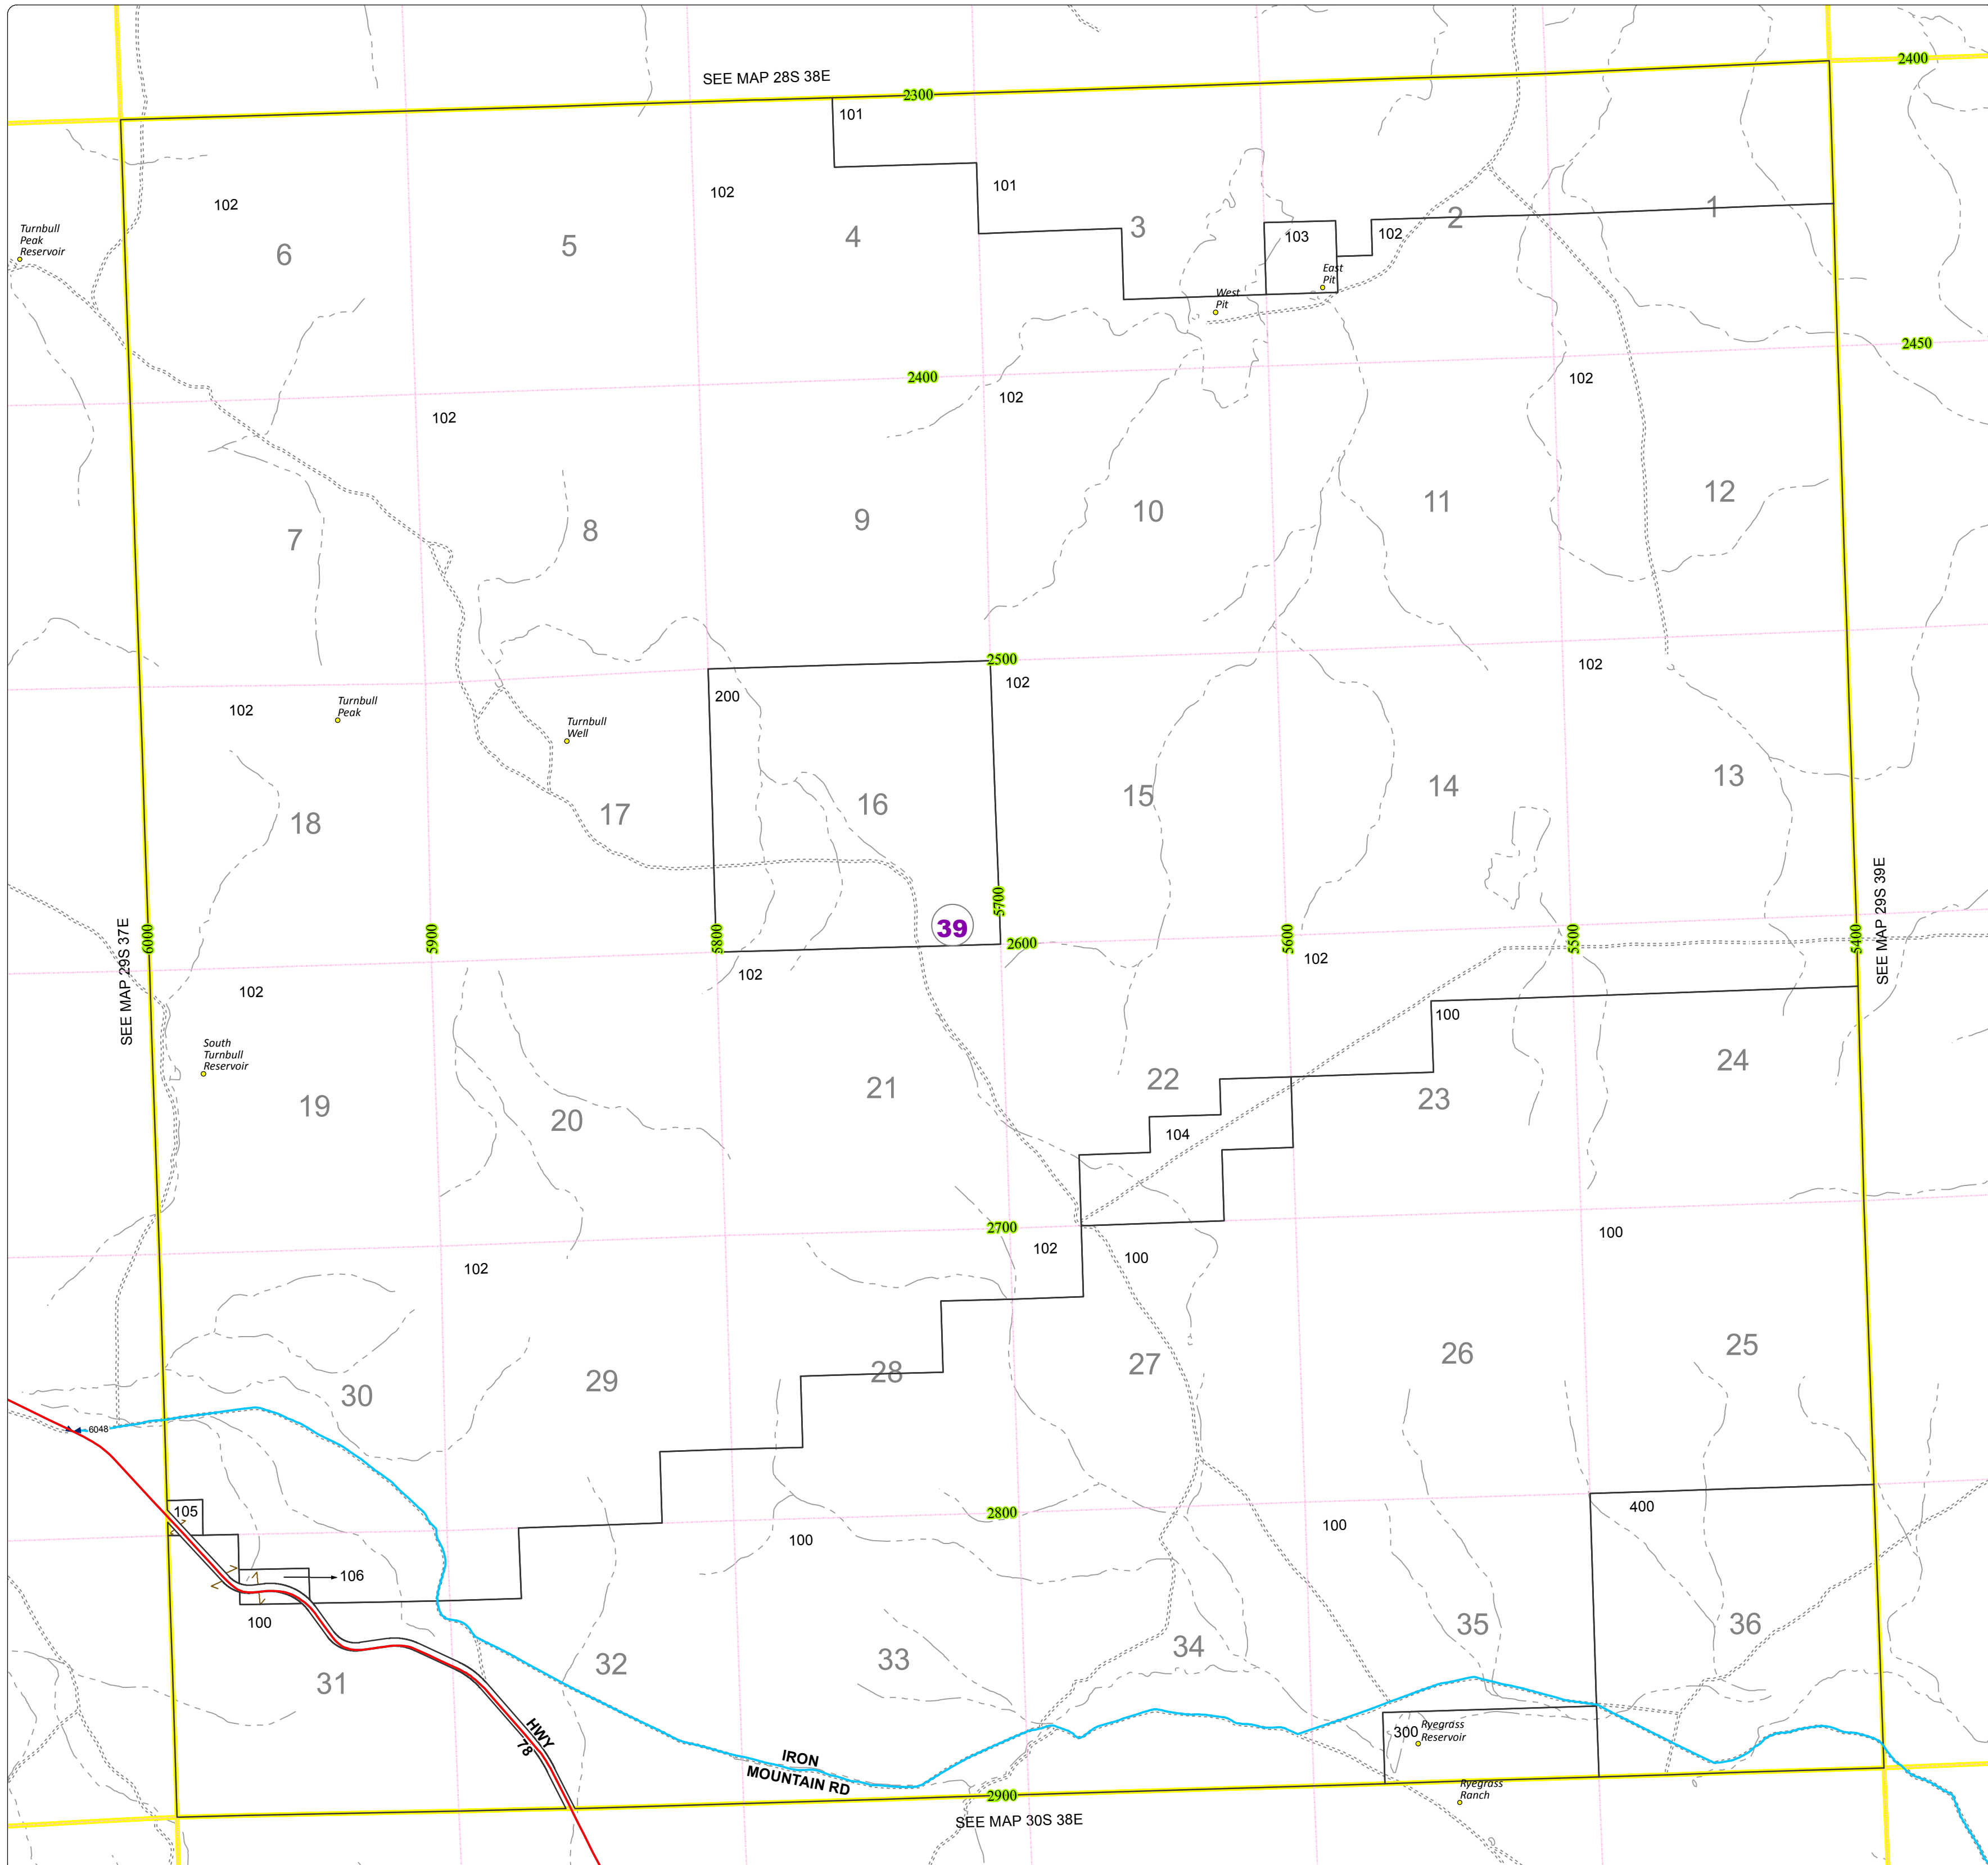

# Malheur County Address Map

- Legend
- MapNumberBoundary
  - TAX CODE AREA**
  - 39 - Arock Area / Burns Junction

**DISCLAIMER**  
This information is not intended for use as an address locator and it should be noted that not all county address will be found. Parcels containing multiple addresses may only display a single address as recorded in the Assessor's database. This public information should be accepted and used by the recipient with the understanding that the data received from multiple sources was developed and collected for assessment purpose only.

## 29S38E