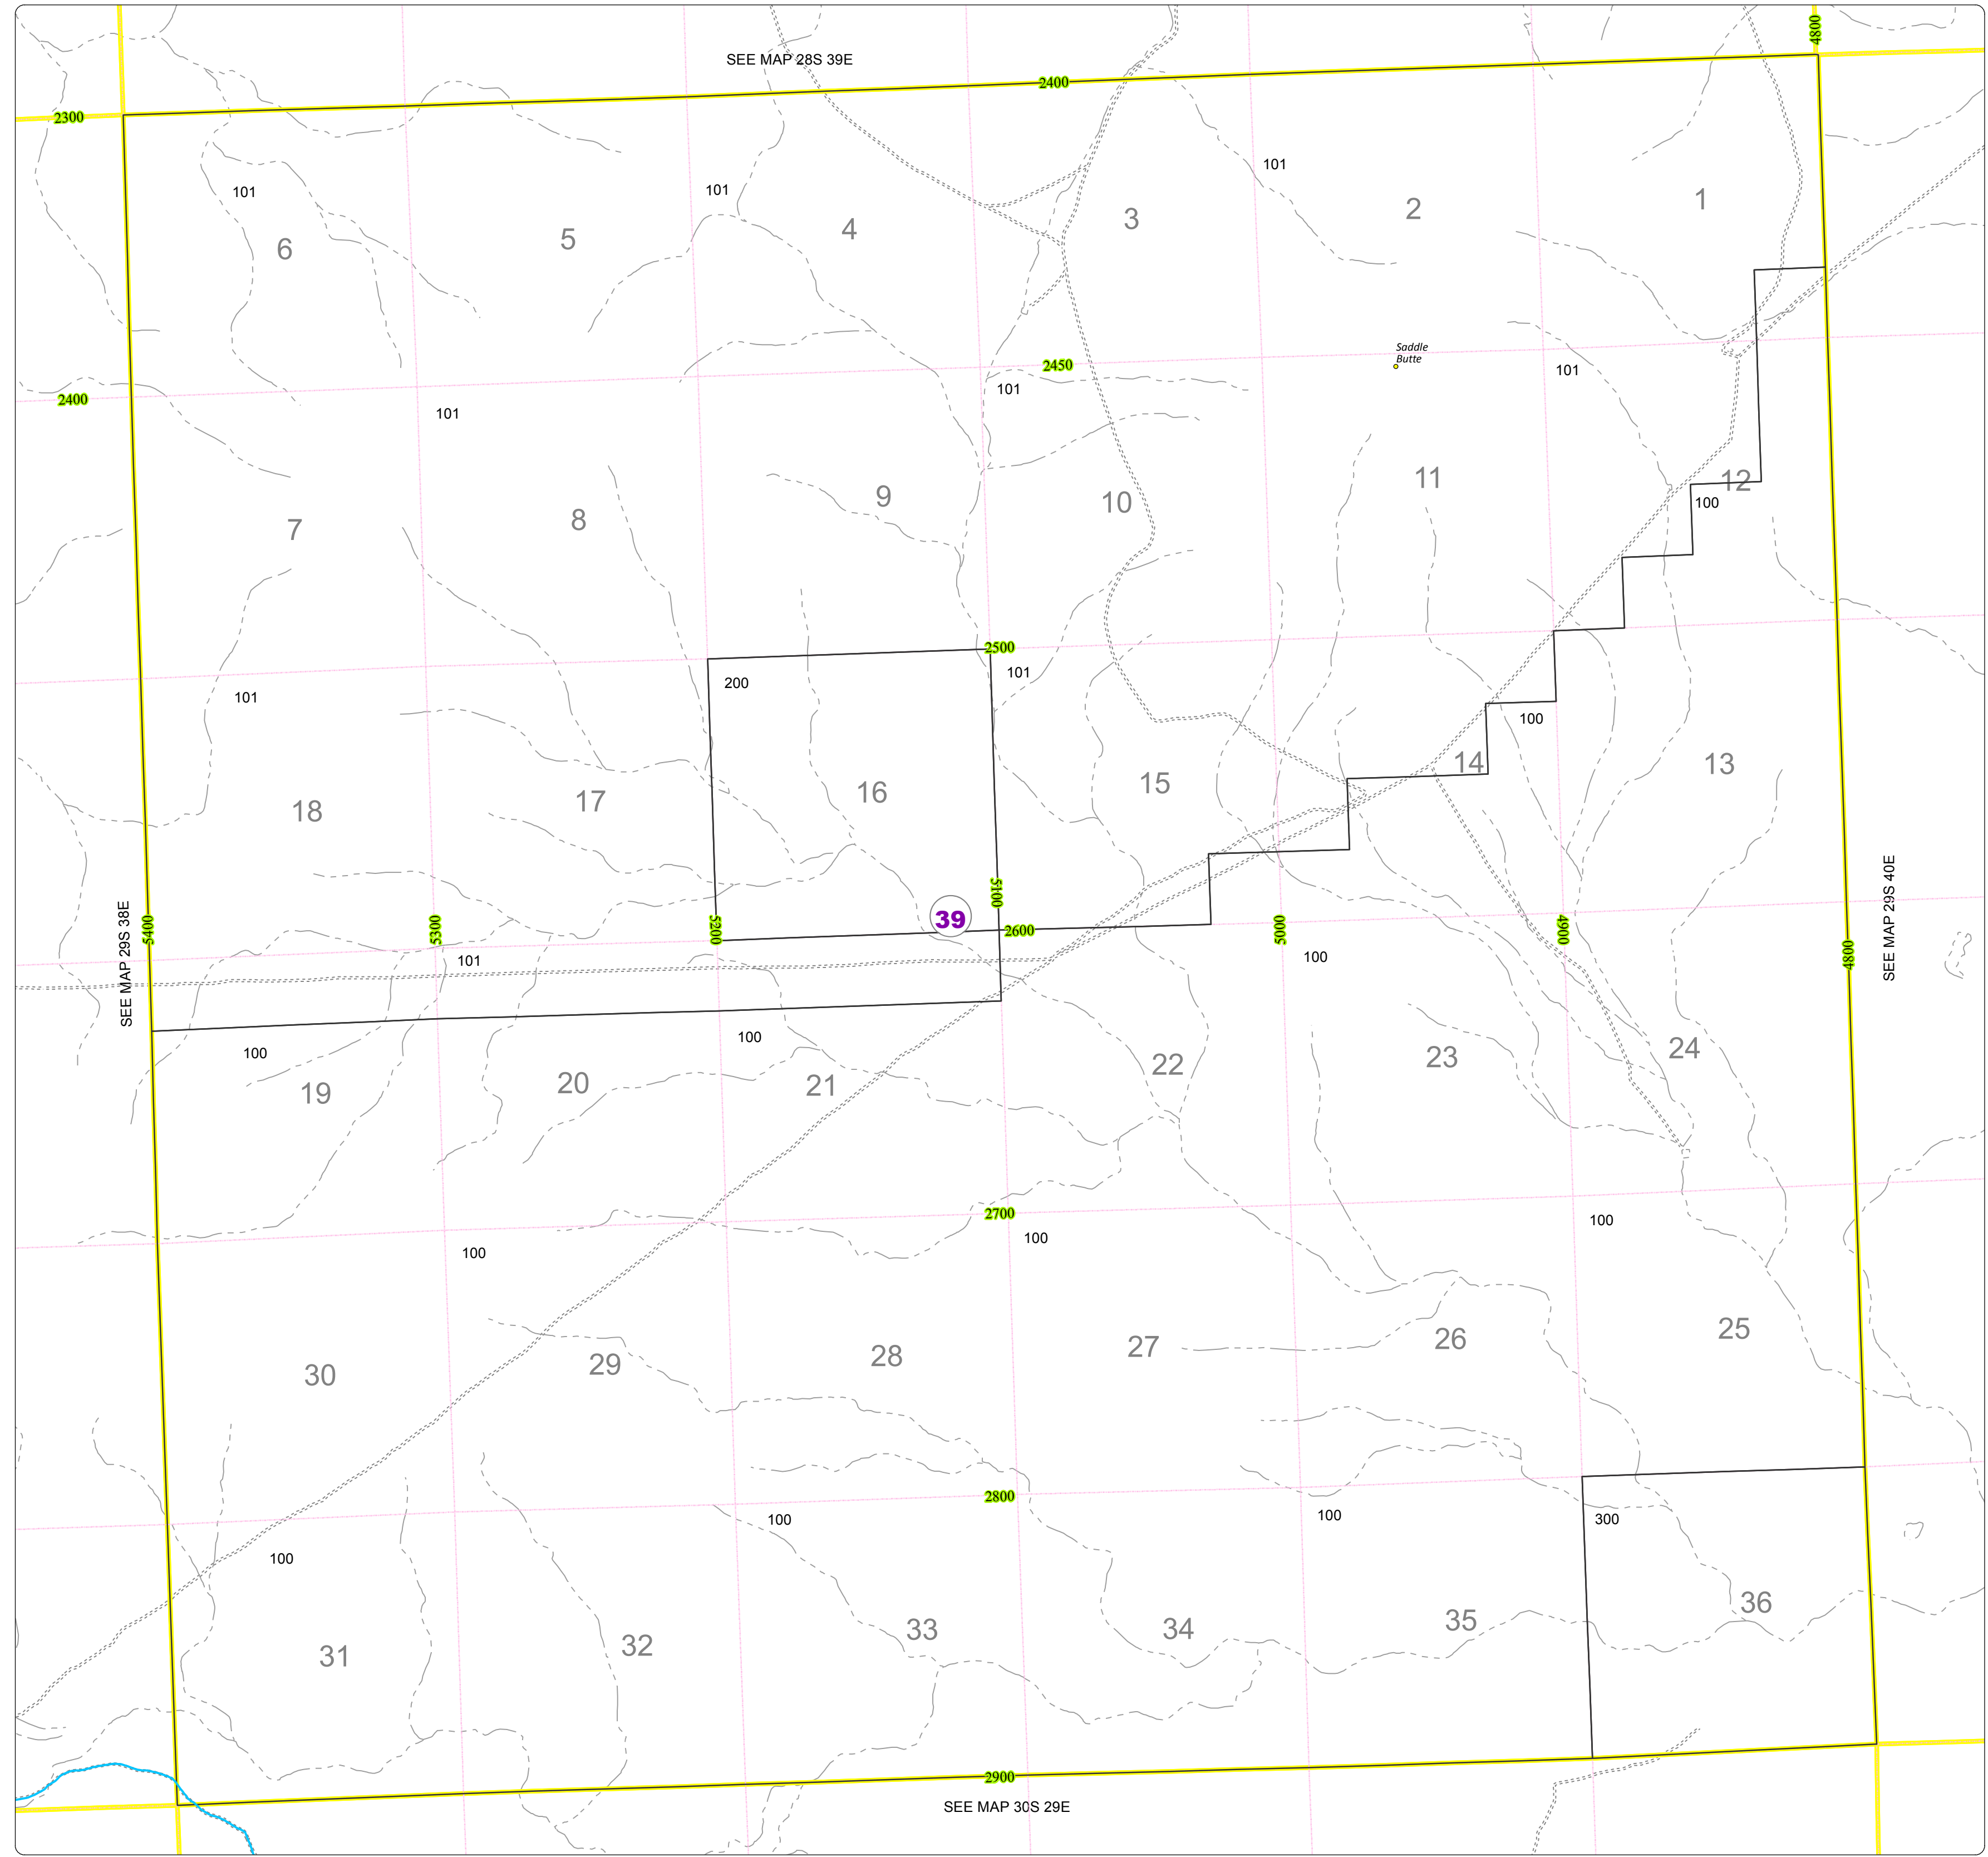

Malheur County Address Map

- Legend
- MapNumberBoundary
 - TAX CODE AREA**
 - 39 - Arock Area / Burns Junction

DISCLAIMER
This information is not intended for use as an address locator and it should be noted that not all county address will be found. Parcels containing multiple addresses may only display a single address as recorded in the Assessor's database. This public information should be accepted and used by the recipient with the understanding that the data received from multiple sources was developed and collected for **assessment purpose only**.

GL2016

29S39E