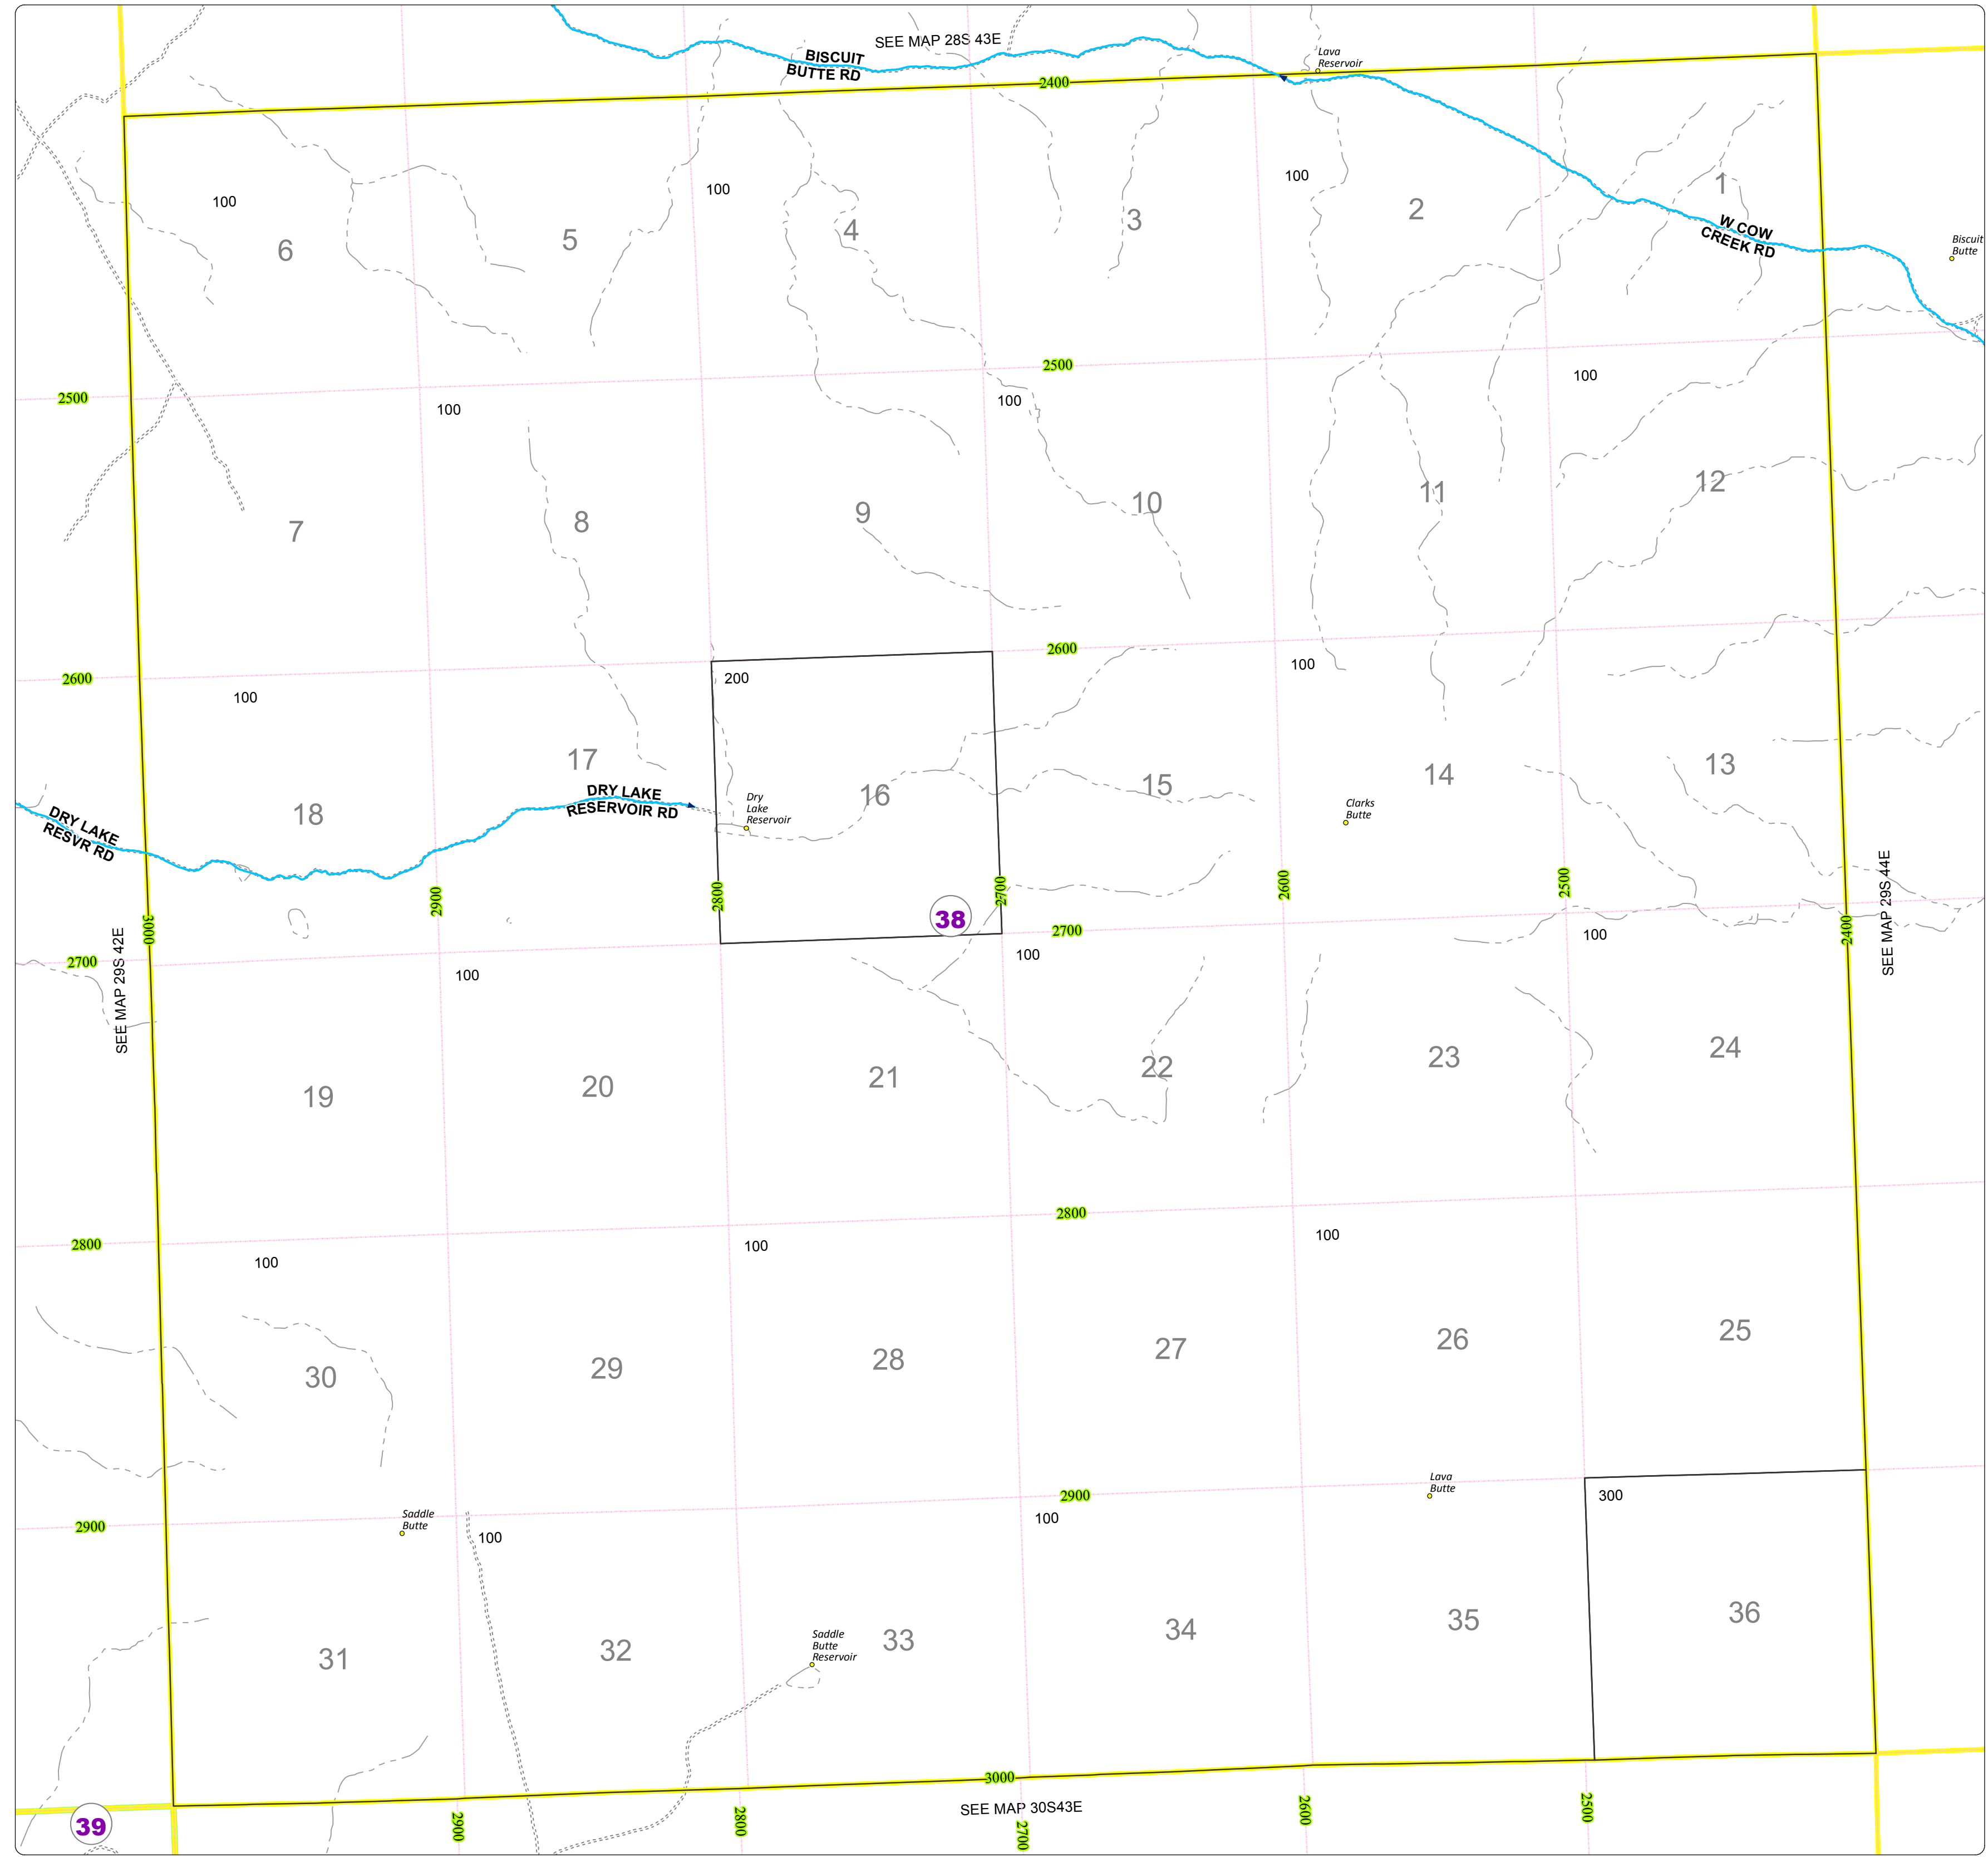

Malheur County Address Map

- Legend
- MapNumberBoundary
 - TAX CODE AREA
 - 38 - Jordan Valley-Rural

DISCLAIMER
This information is not intended for use as an address locator and it should be noted that not all county address will be found. Parcels containing multiple addresses may only display a single address as recorded in the Assessor's database. This public information should be accepted and used by the recipient with the understanding that the data received from multiple sources was developed and collected for **assessment purpose only**.

GL2016

29S43E