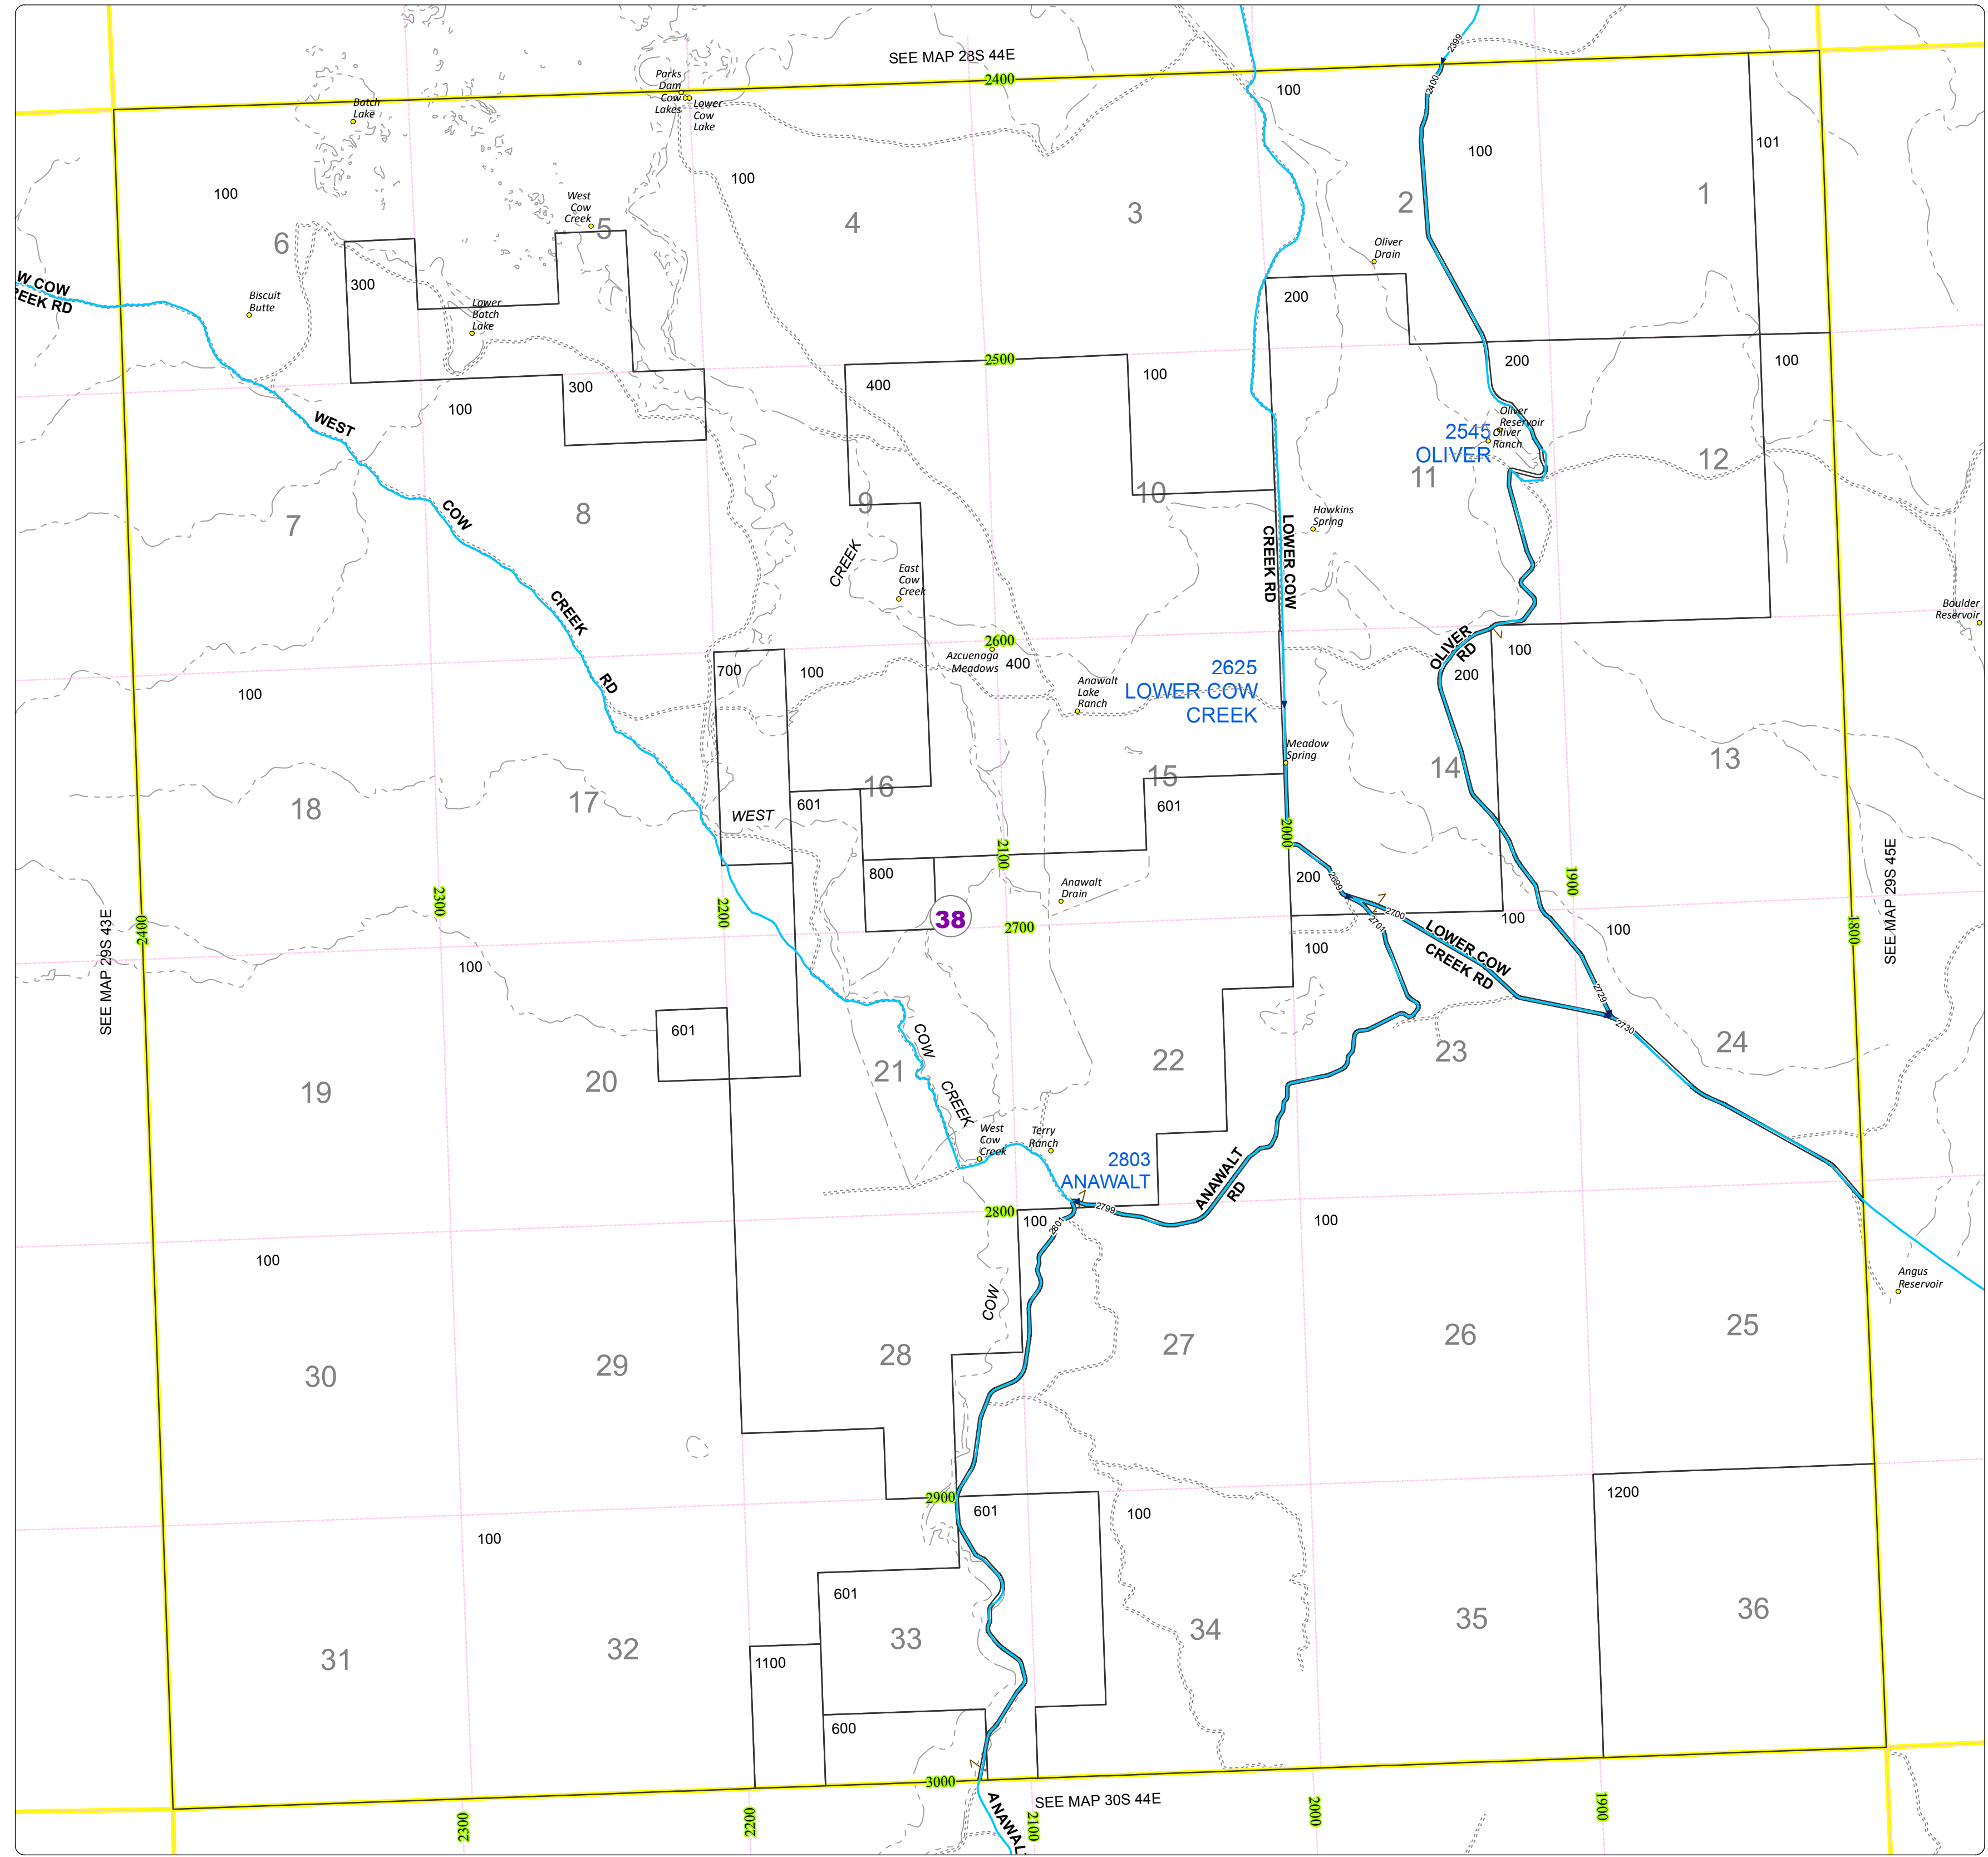

# Malheur County Address Map

- Legend
- MapNumberBoundary
  - TAX CODE AREA
  - 38 - Jordan Valley-Rural

**DISCLAIMER**  
This information is not intended for use as an address locator and it should be noted that not all county address will be found. Parcels containing multiple addresses may only display a single address as recorded in the Assessor's database. This public information should be accepted and used by the recipient with the understanding that the data received from multiple sources was developed and collected for assessment purpose only.