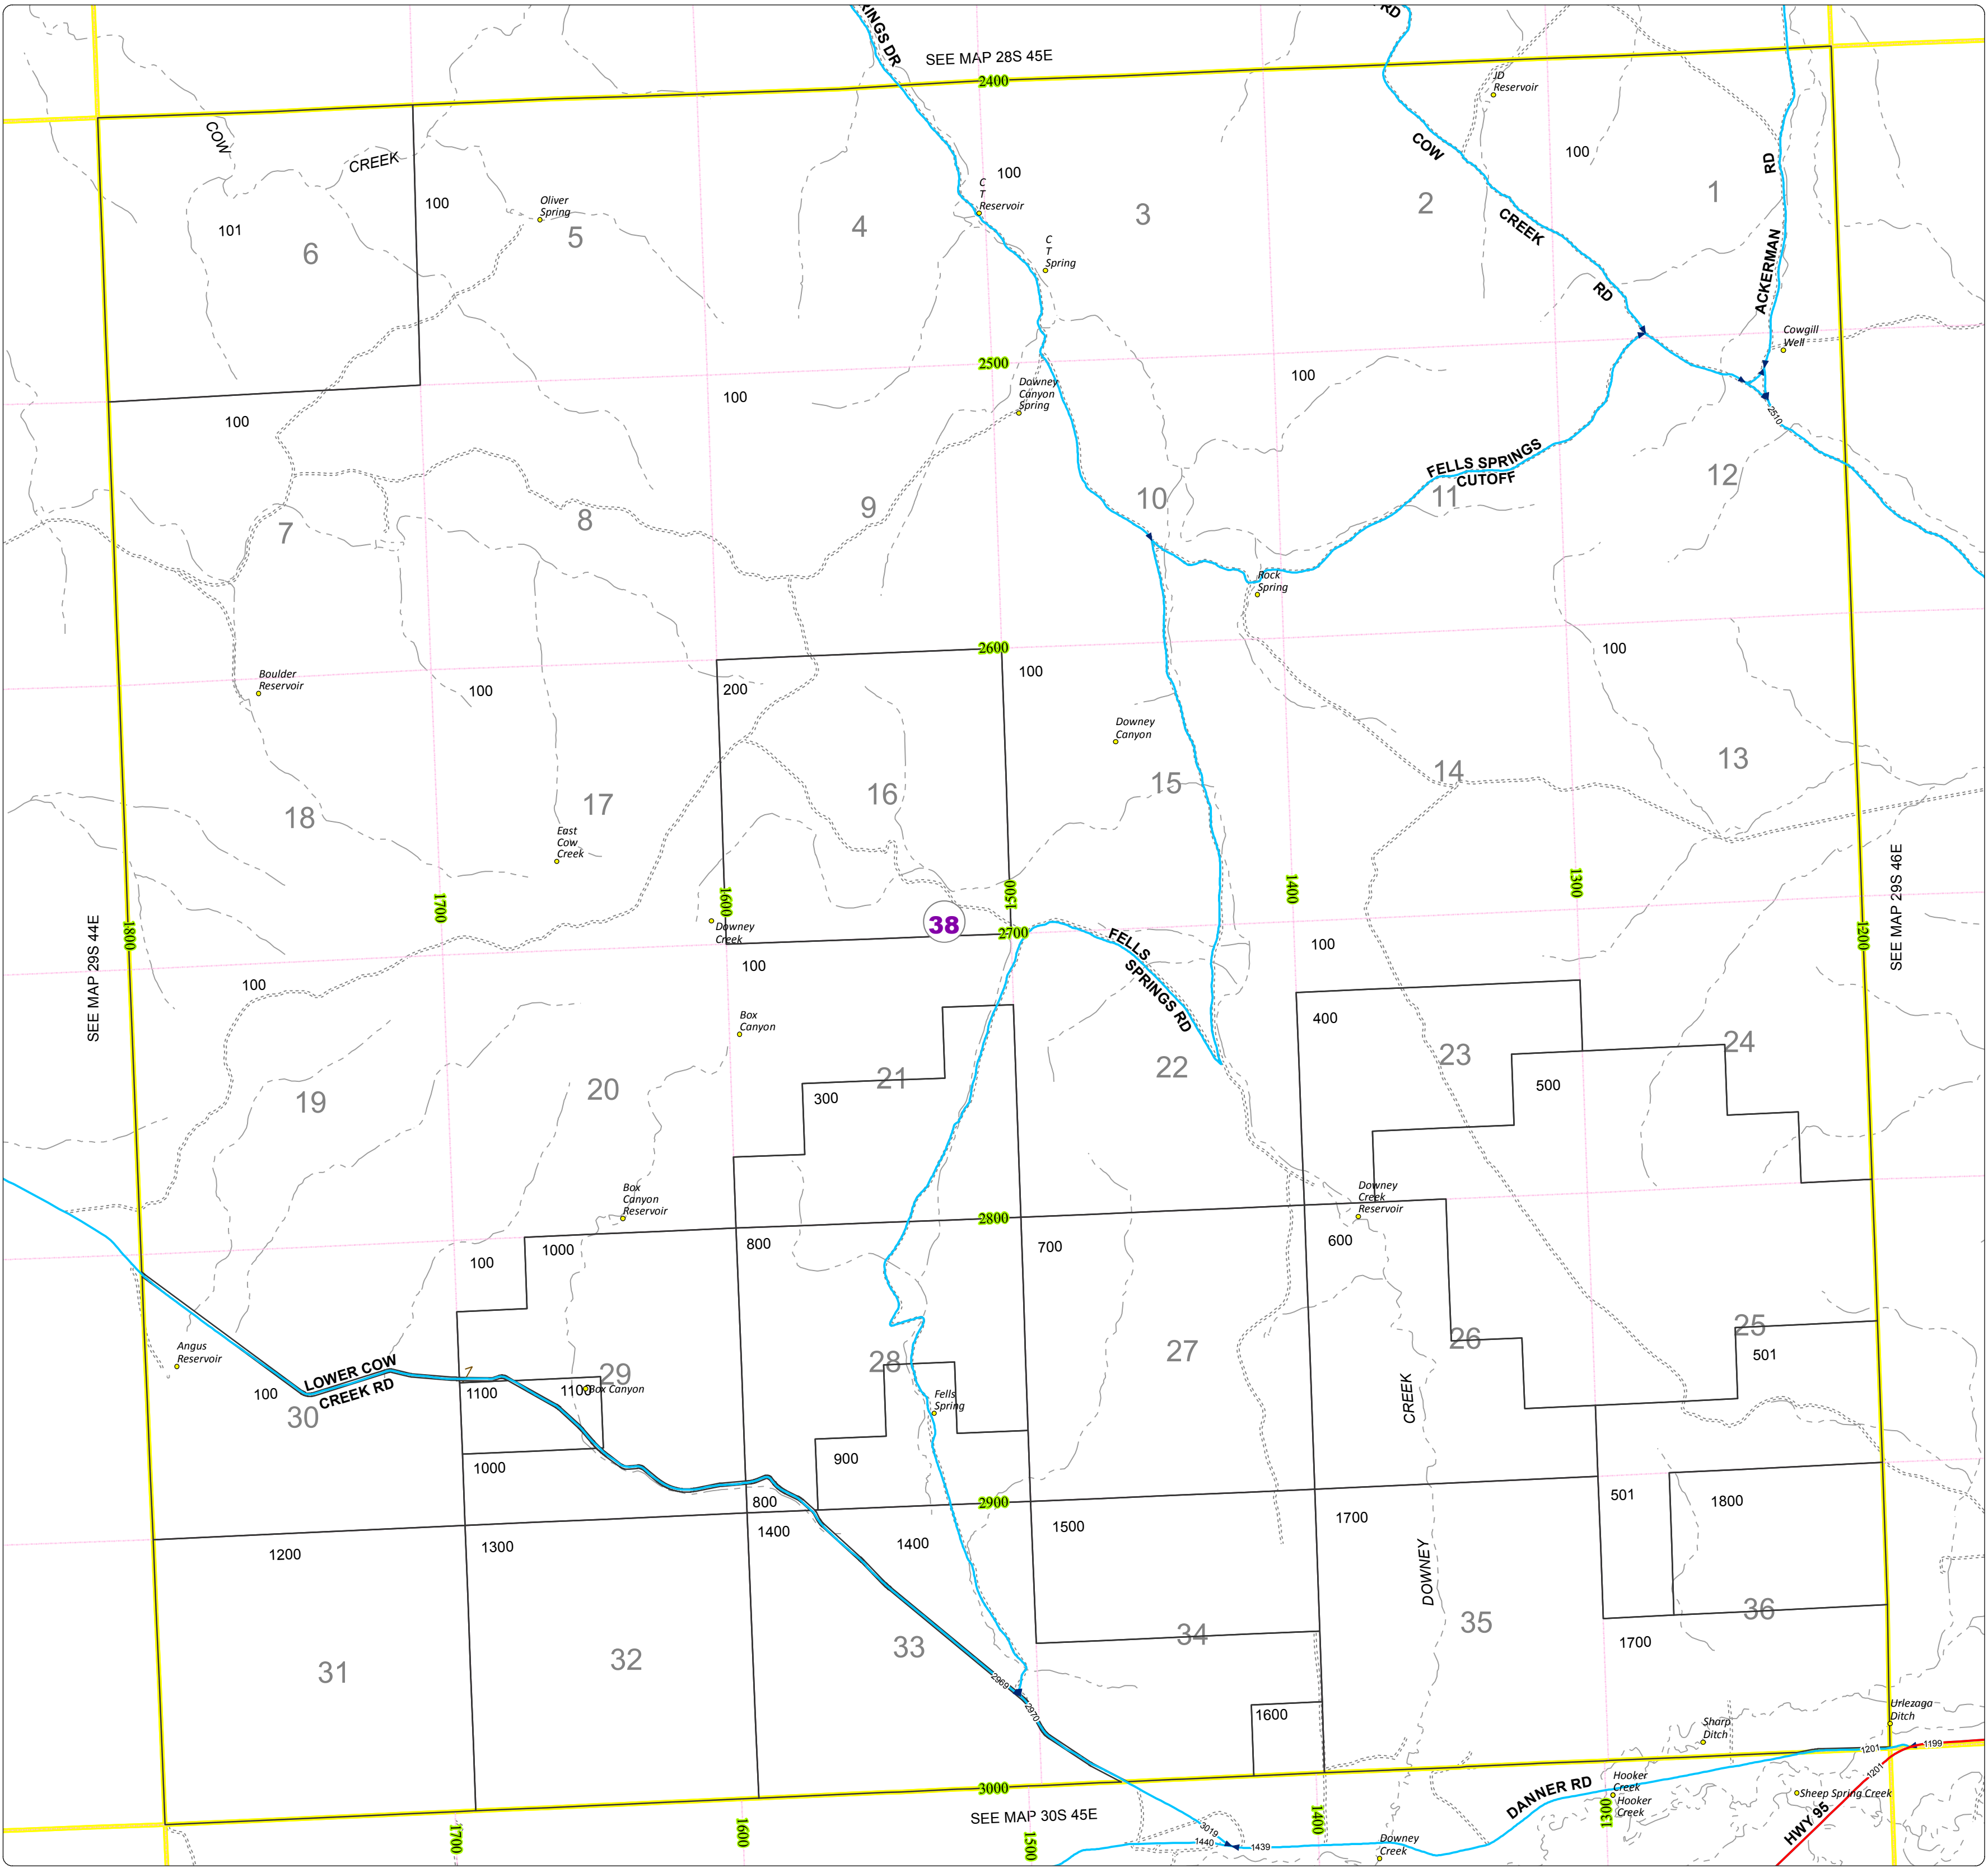

Malheur County Address Map

- Legend
- MapNumberBoundary
 - TAX CODE AREA**
 - 38 - Jordan Valley-Rural

DISCLAIMER
 This information is not intended for use as an address locator and it should be noted that not all county address will be found. Parcels containing multiple addresses may only display a single address as recorded in the Assessor's database. This public information should be accepted and used by the recipient with the understanding that the data received from multiple sources was developed and collected for **assessment purpose only**.