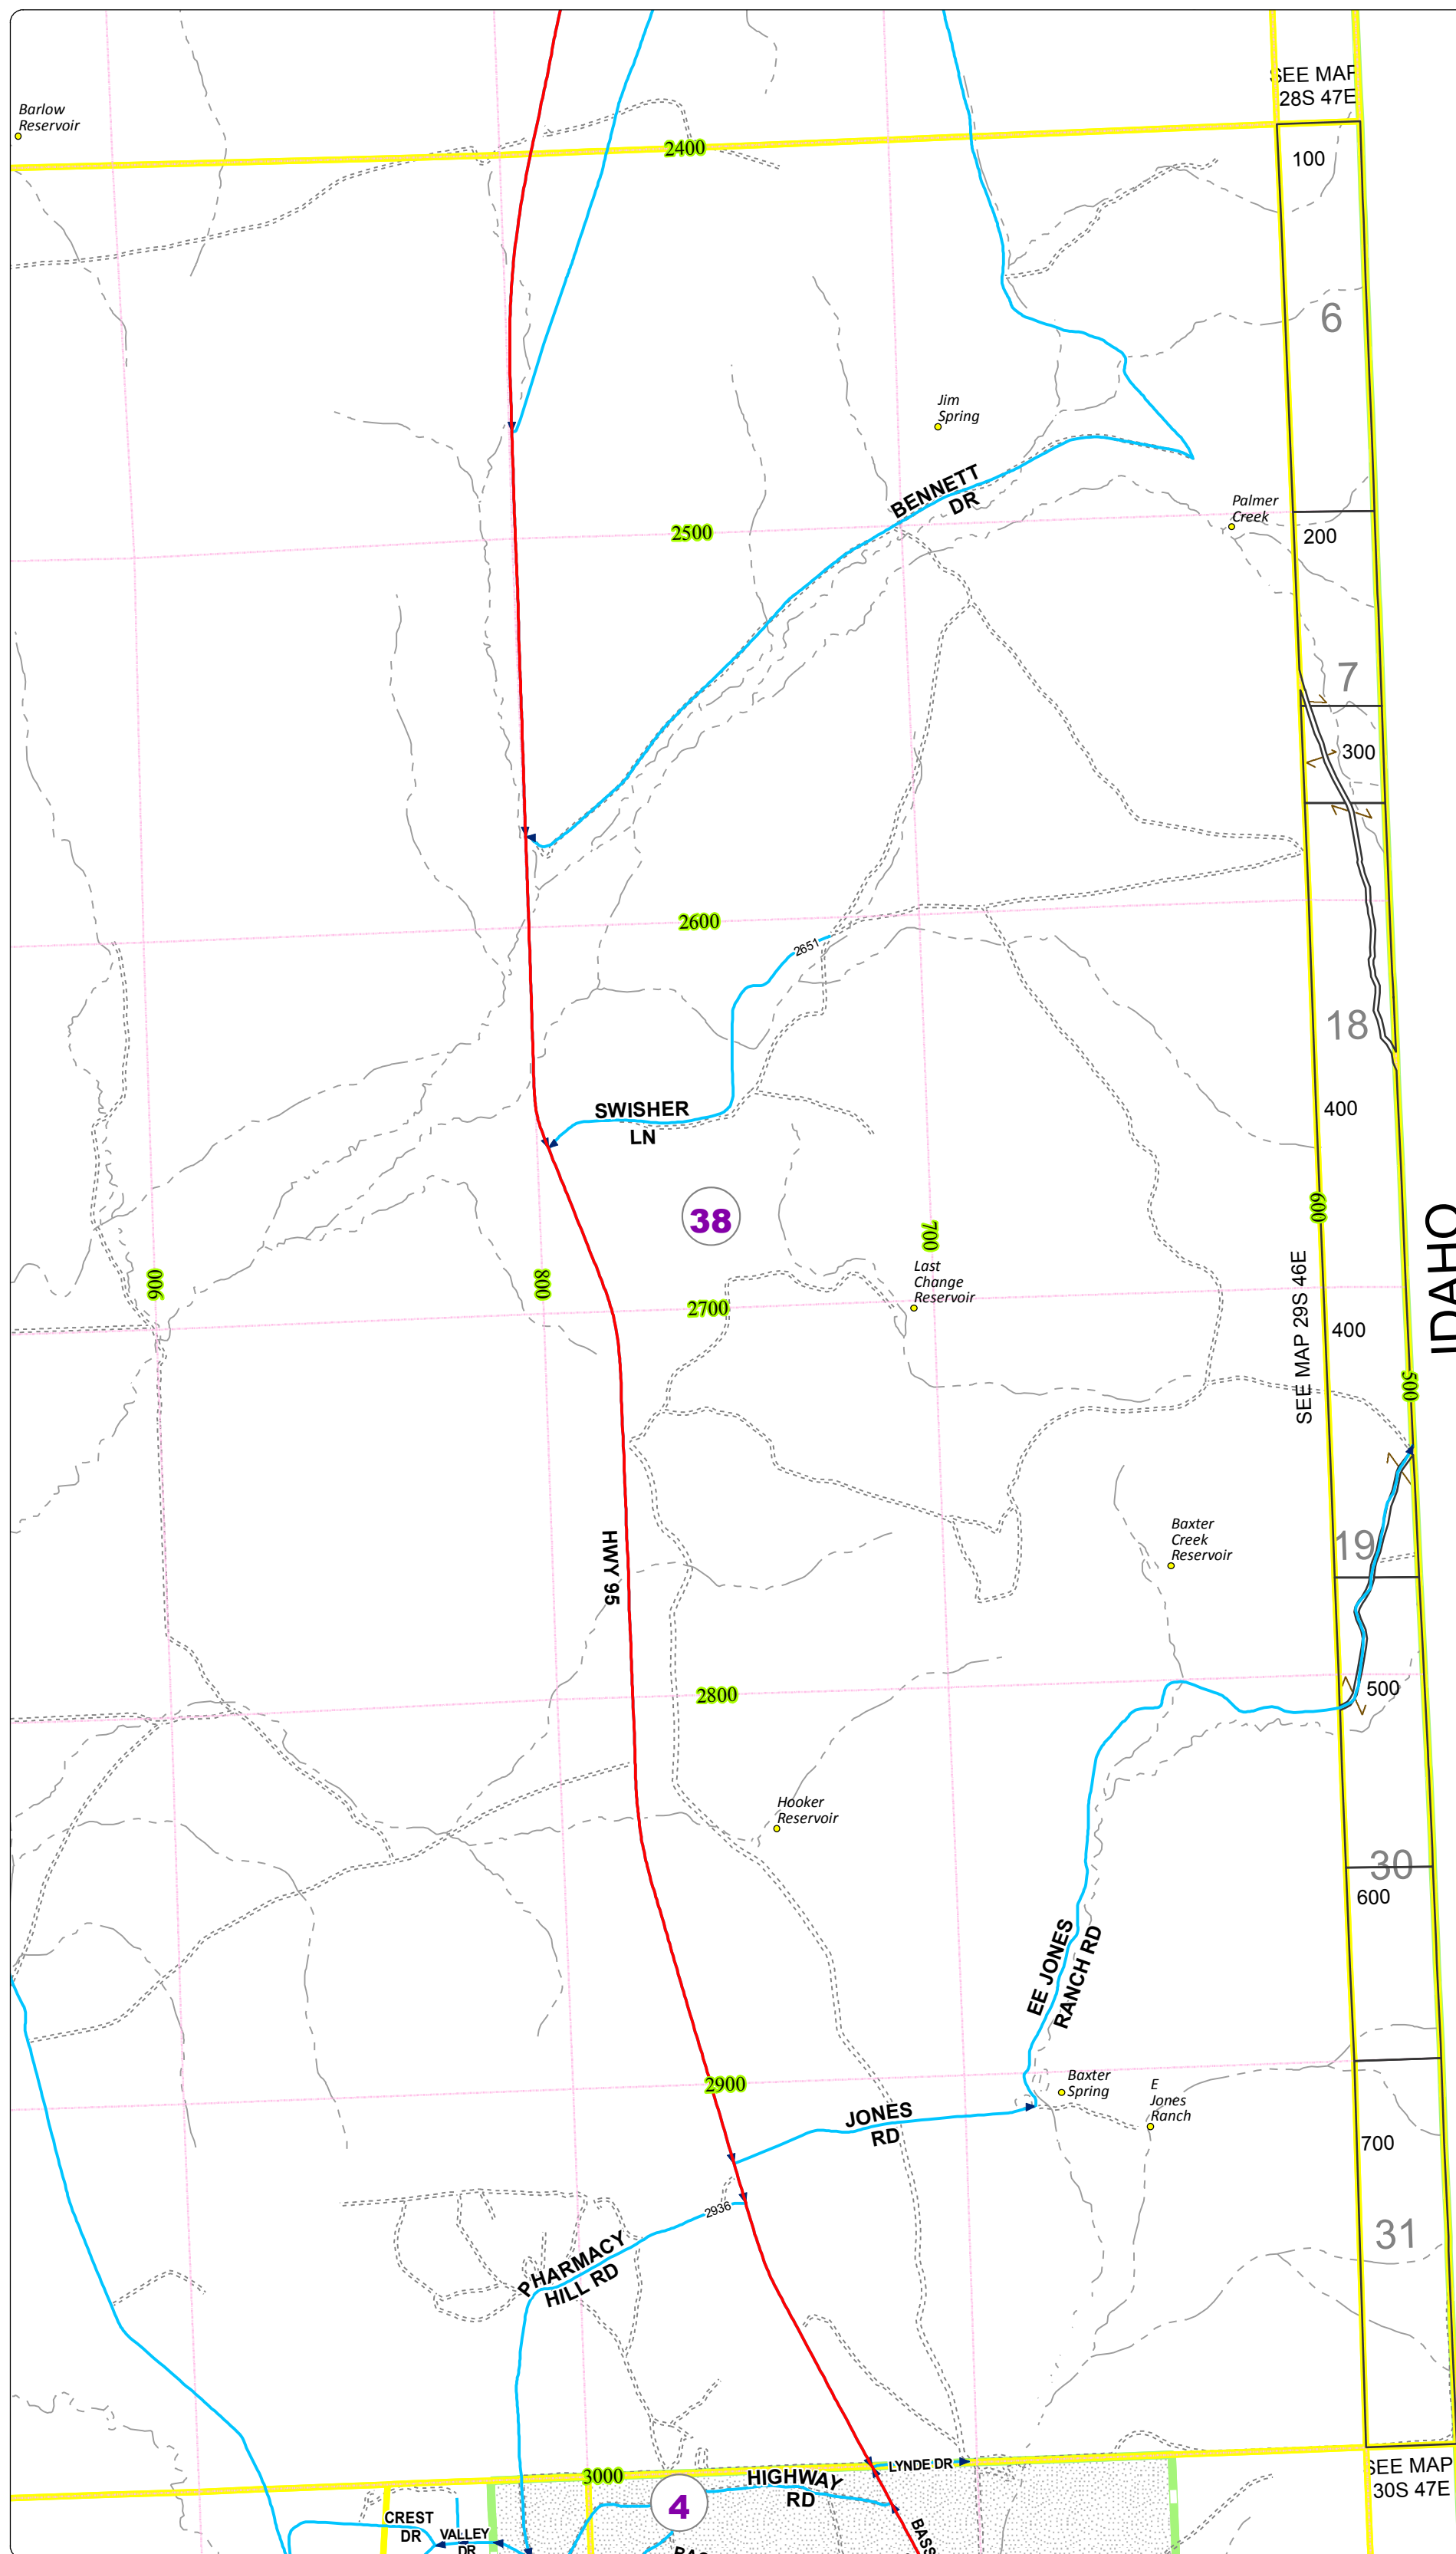

# Malheur County Address Map

- Legend
- MapNumberBoundary
  - TAX CODE AREA**
  - 38 - Jordan Valley-Rural

**DISCLAIMER**  
This information is not intended for use as an address locator and it should be noted that not all county address will be found. Parcels containing multiple addresses may only display a single address as recorded in the Assessor's database. This public information should be accepted and used by the recipient with the understanding that the data received from multiple sources was developed and collected for **assessment purpose only**.