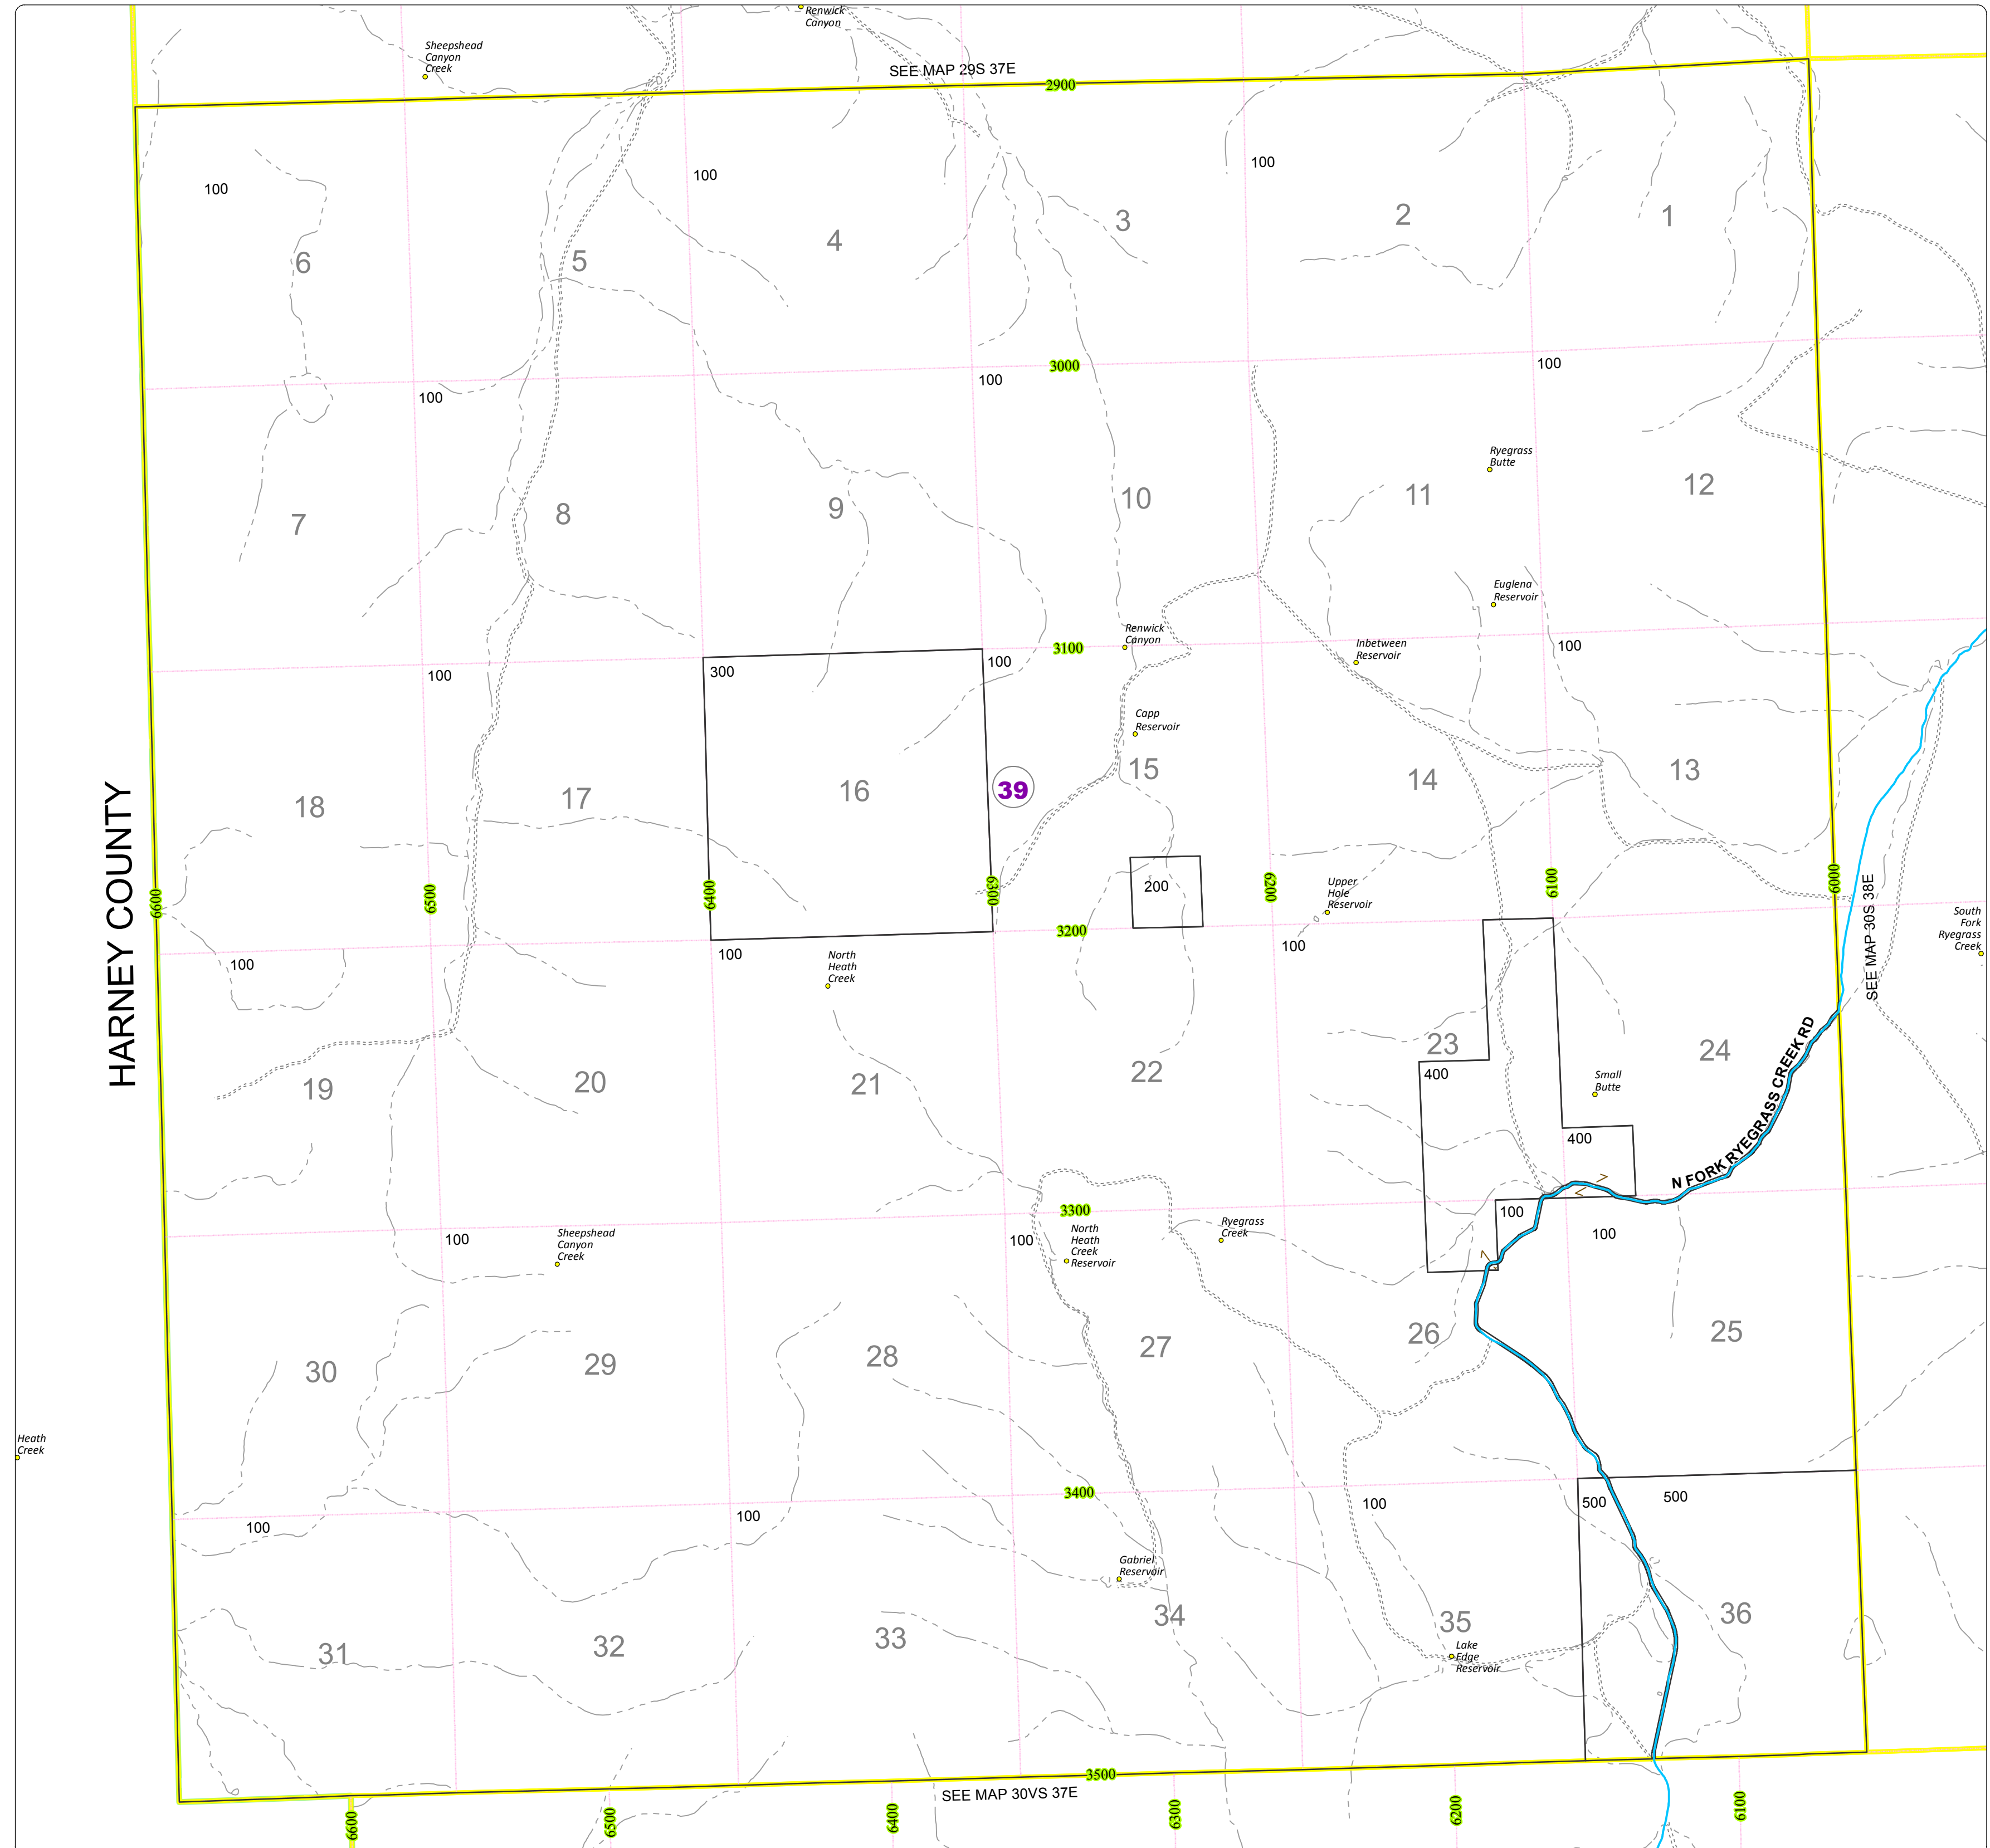

Malheur County Address Map

- Legend
- MapNumberBoundary
 - TAX CODE AREA
 - 39 - Arock Area / Burns Junction

HARNEY COUNTY

DISCLAIMER
This information is not intended for use as an address locator and it should be noted that not all county address will be found. Parcels containing multiple addresses may only display a single address as recorded in the Assessor's database. This public information should be accepted and used by the recipient with the understanding that the data received from multiple sources was developed and collected for assessment purpose only.