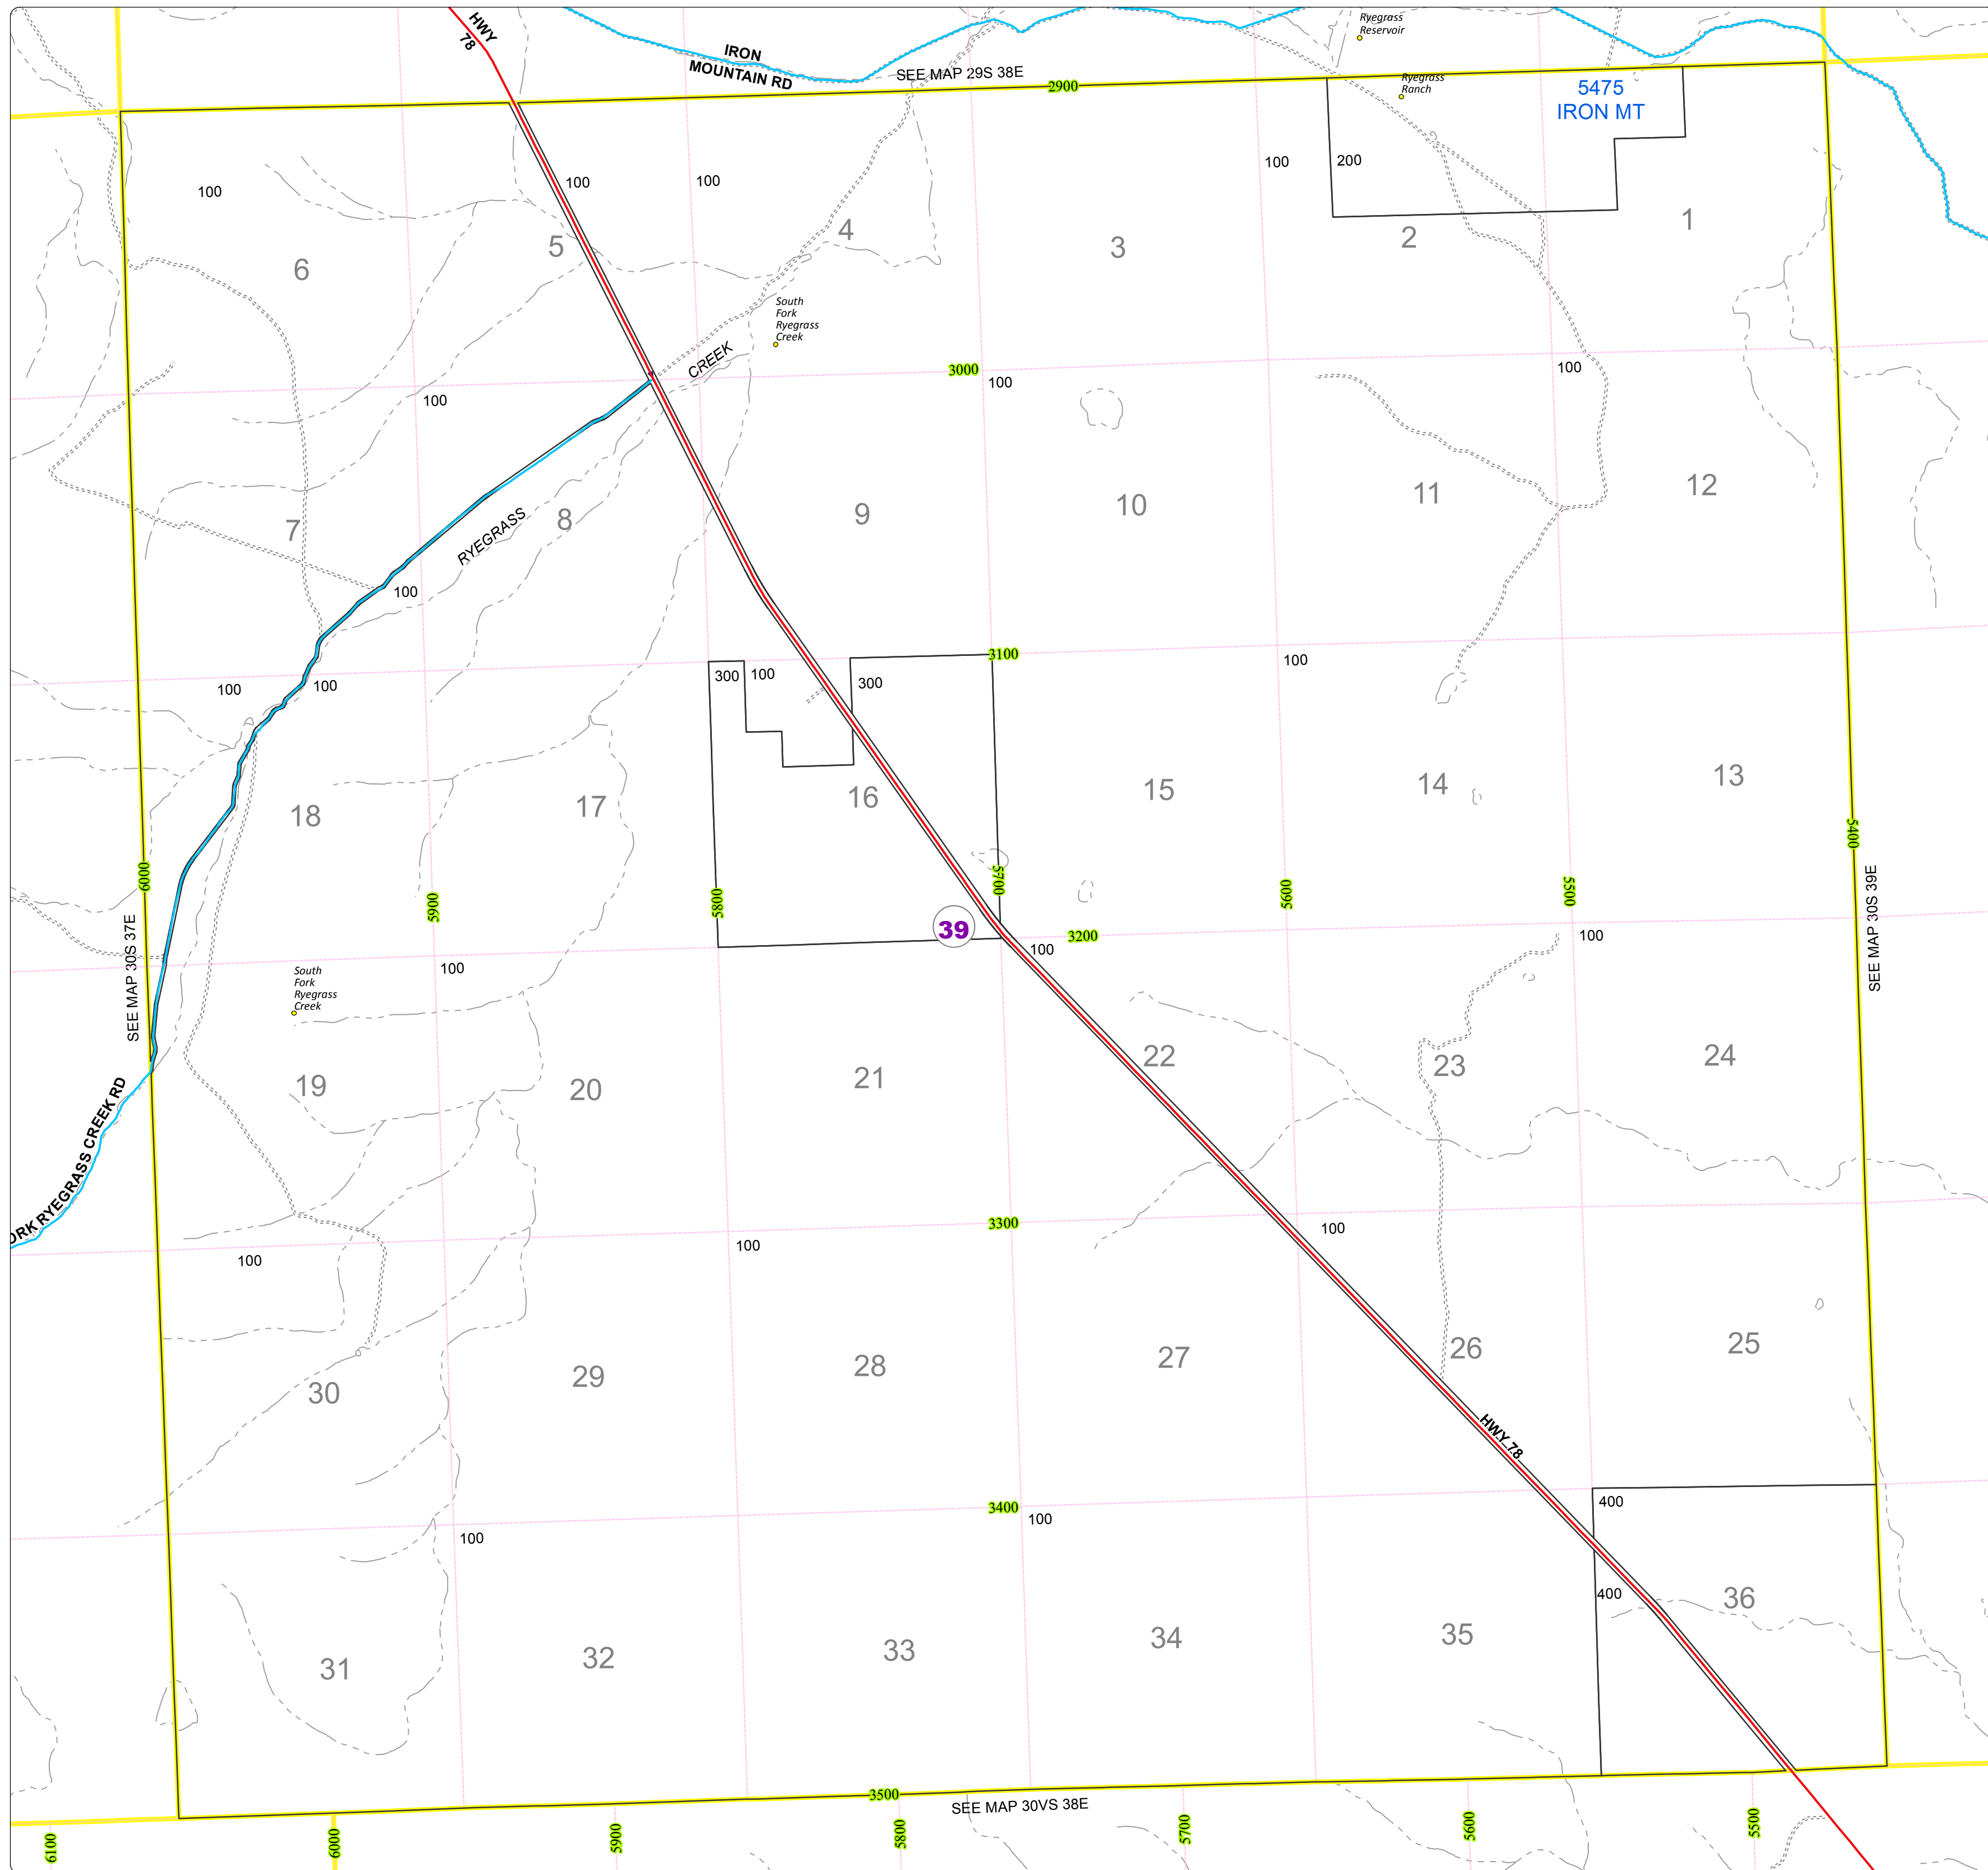

# Malheur County Address Map

- Legend
- MapNumberBoundary
  - TAX CODE AREA**
  - 39 - Arock Area / Burns Junction

**DISCLAIMER**  
This information is not intended for use as an address locator and it should be noted that not all county address will be found. Parcels containing multiple addresses may only display a single address as recorded in the Assessor's database. This public information should be accepted and used by the recipient with the understanding that the data received from multiple sources was developed and collected for **assessment purpose only**.

GL2016

30S38E