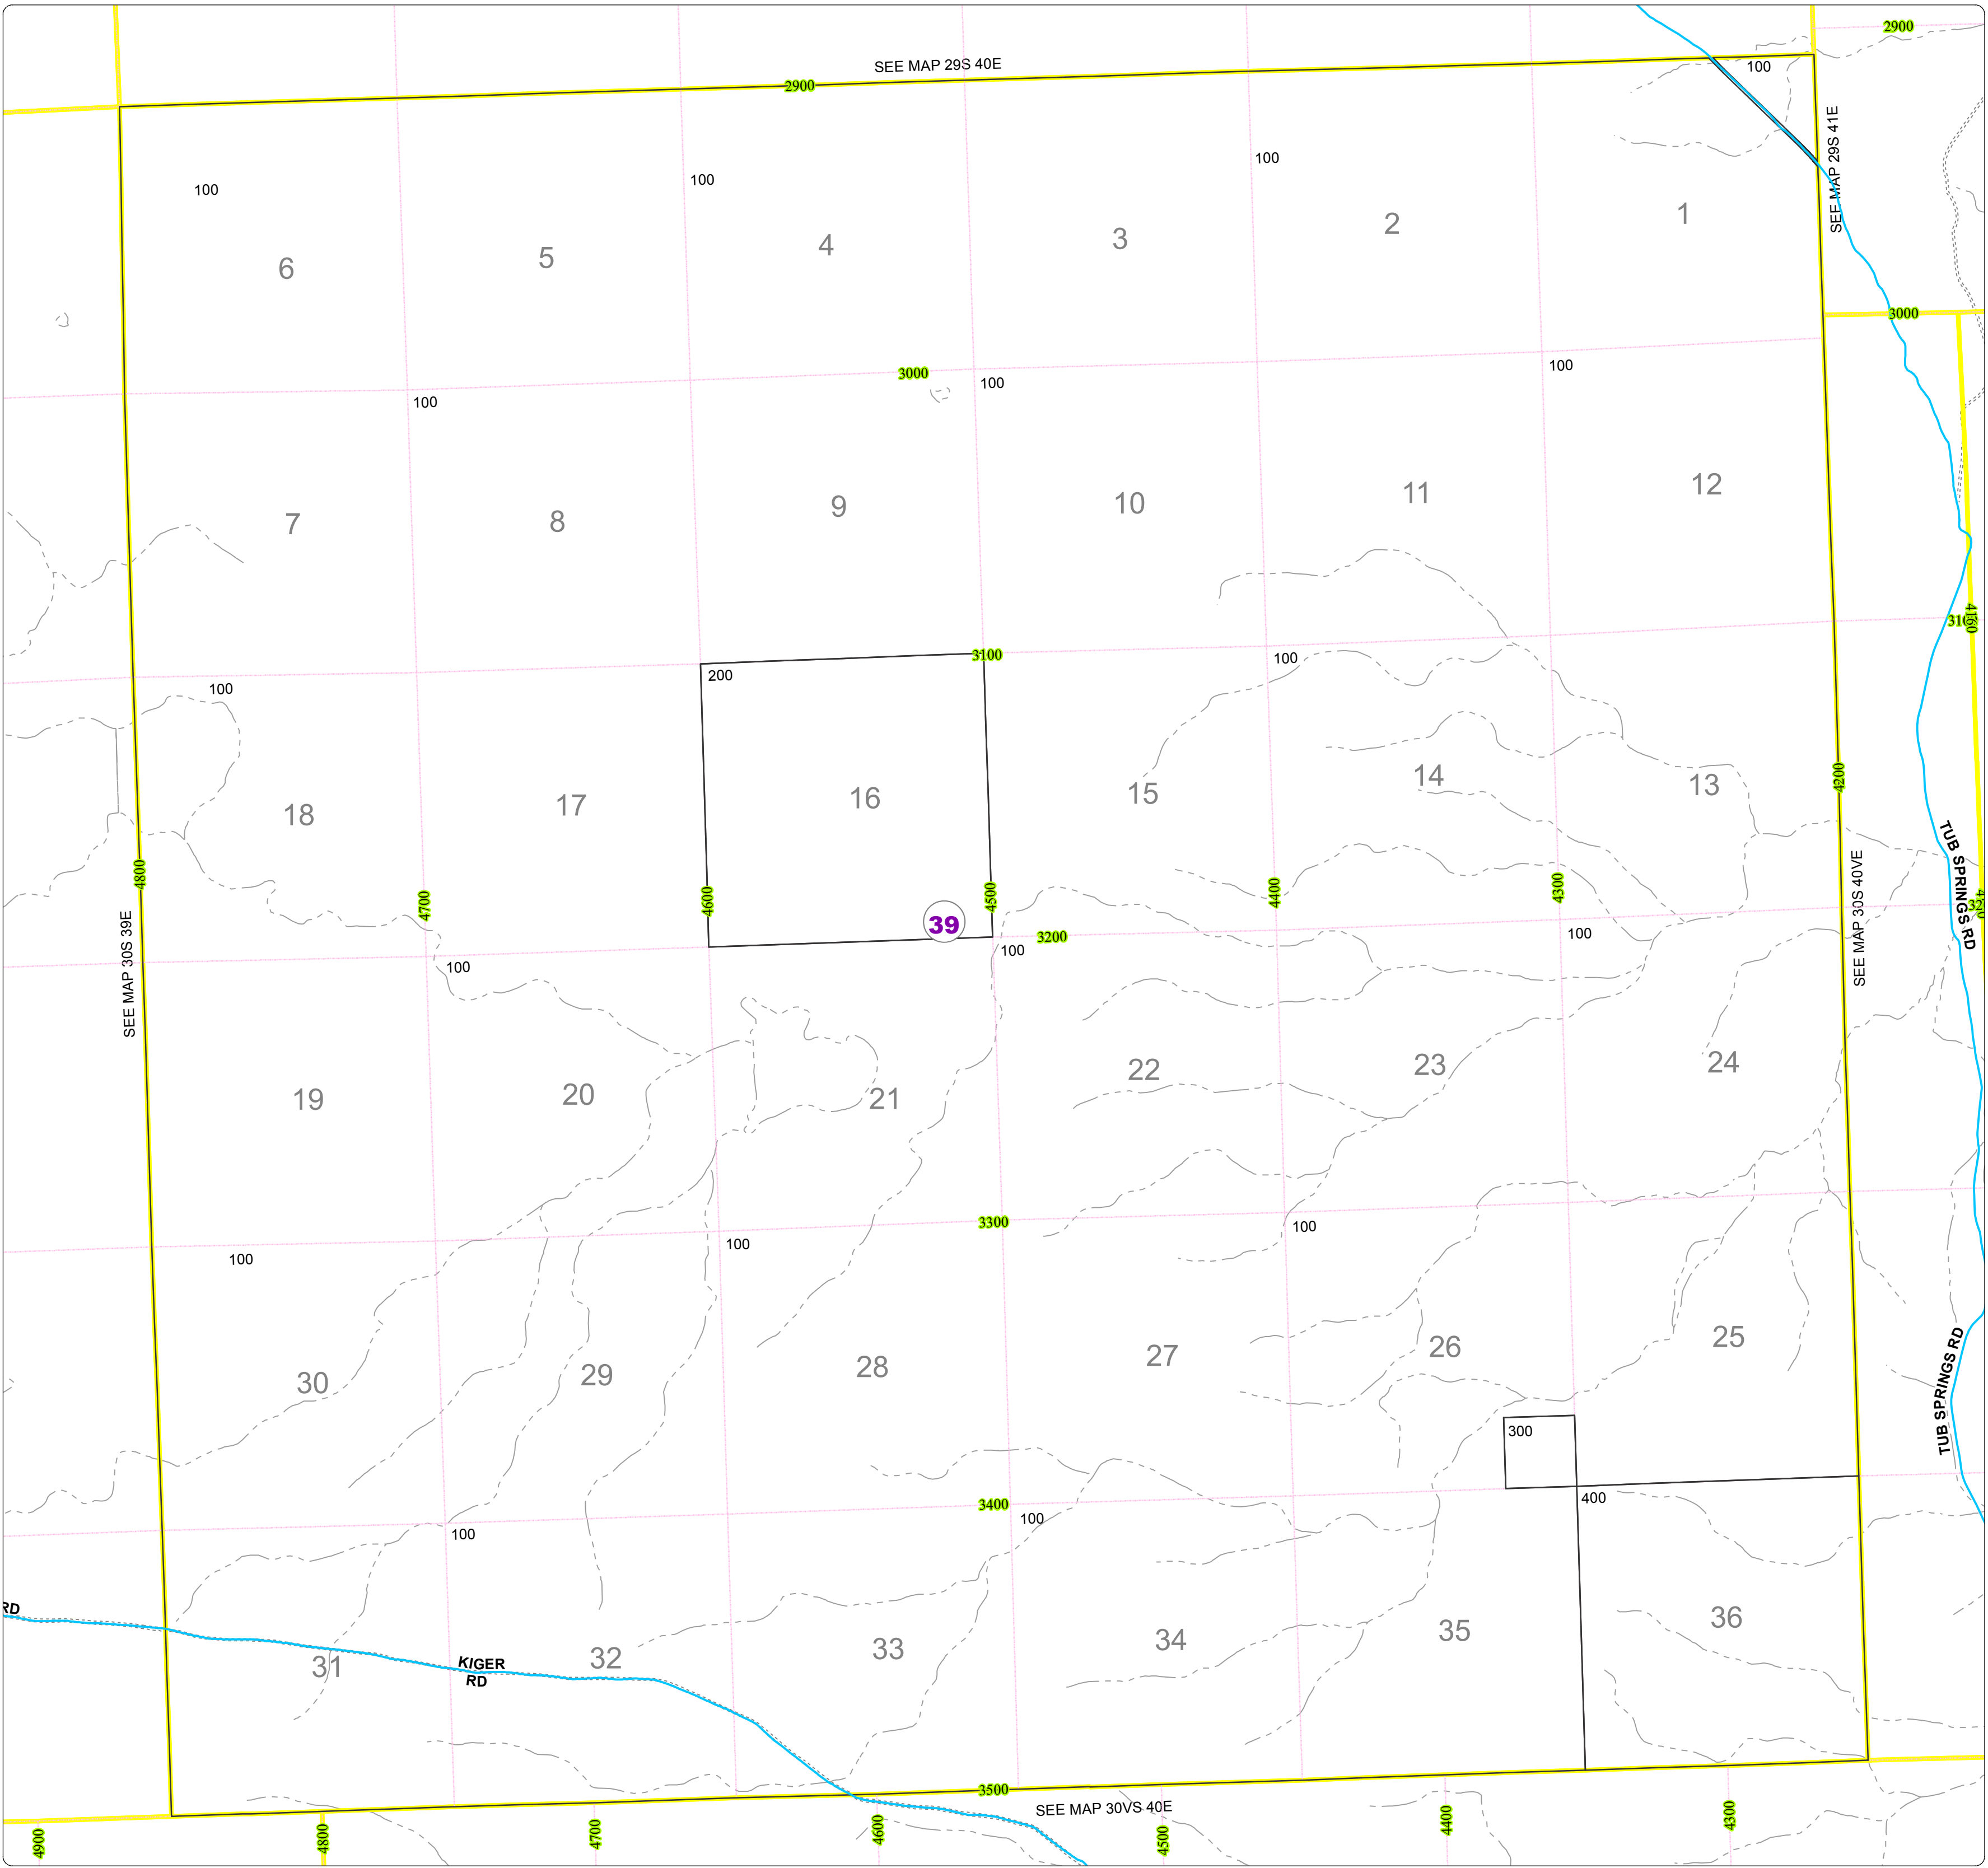

Malheur County Address Map

- Legend
- MapNumberBoundary
 - TAX CODE AREA
 - 39 - Arock Area / Burns Junction

DISCLAIMER
This information is not intended for use as an address locator and it should be noted that not all county address will be found. Parcels containing multiple addresses may only display a single address as recorded in the Assessor's database. This public information should be accepted and used by the recipient with the understanding that the data received from multiple sources was developed and collected for **assessment purpose only**.

GL2016

30S40E