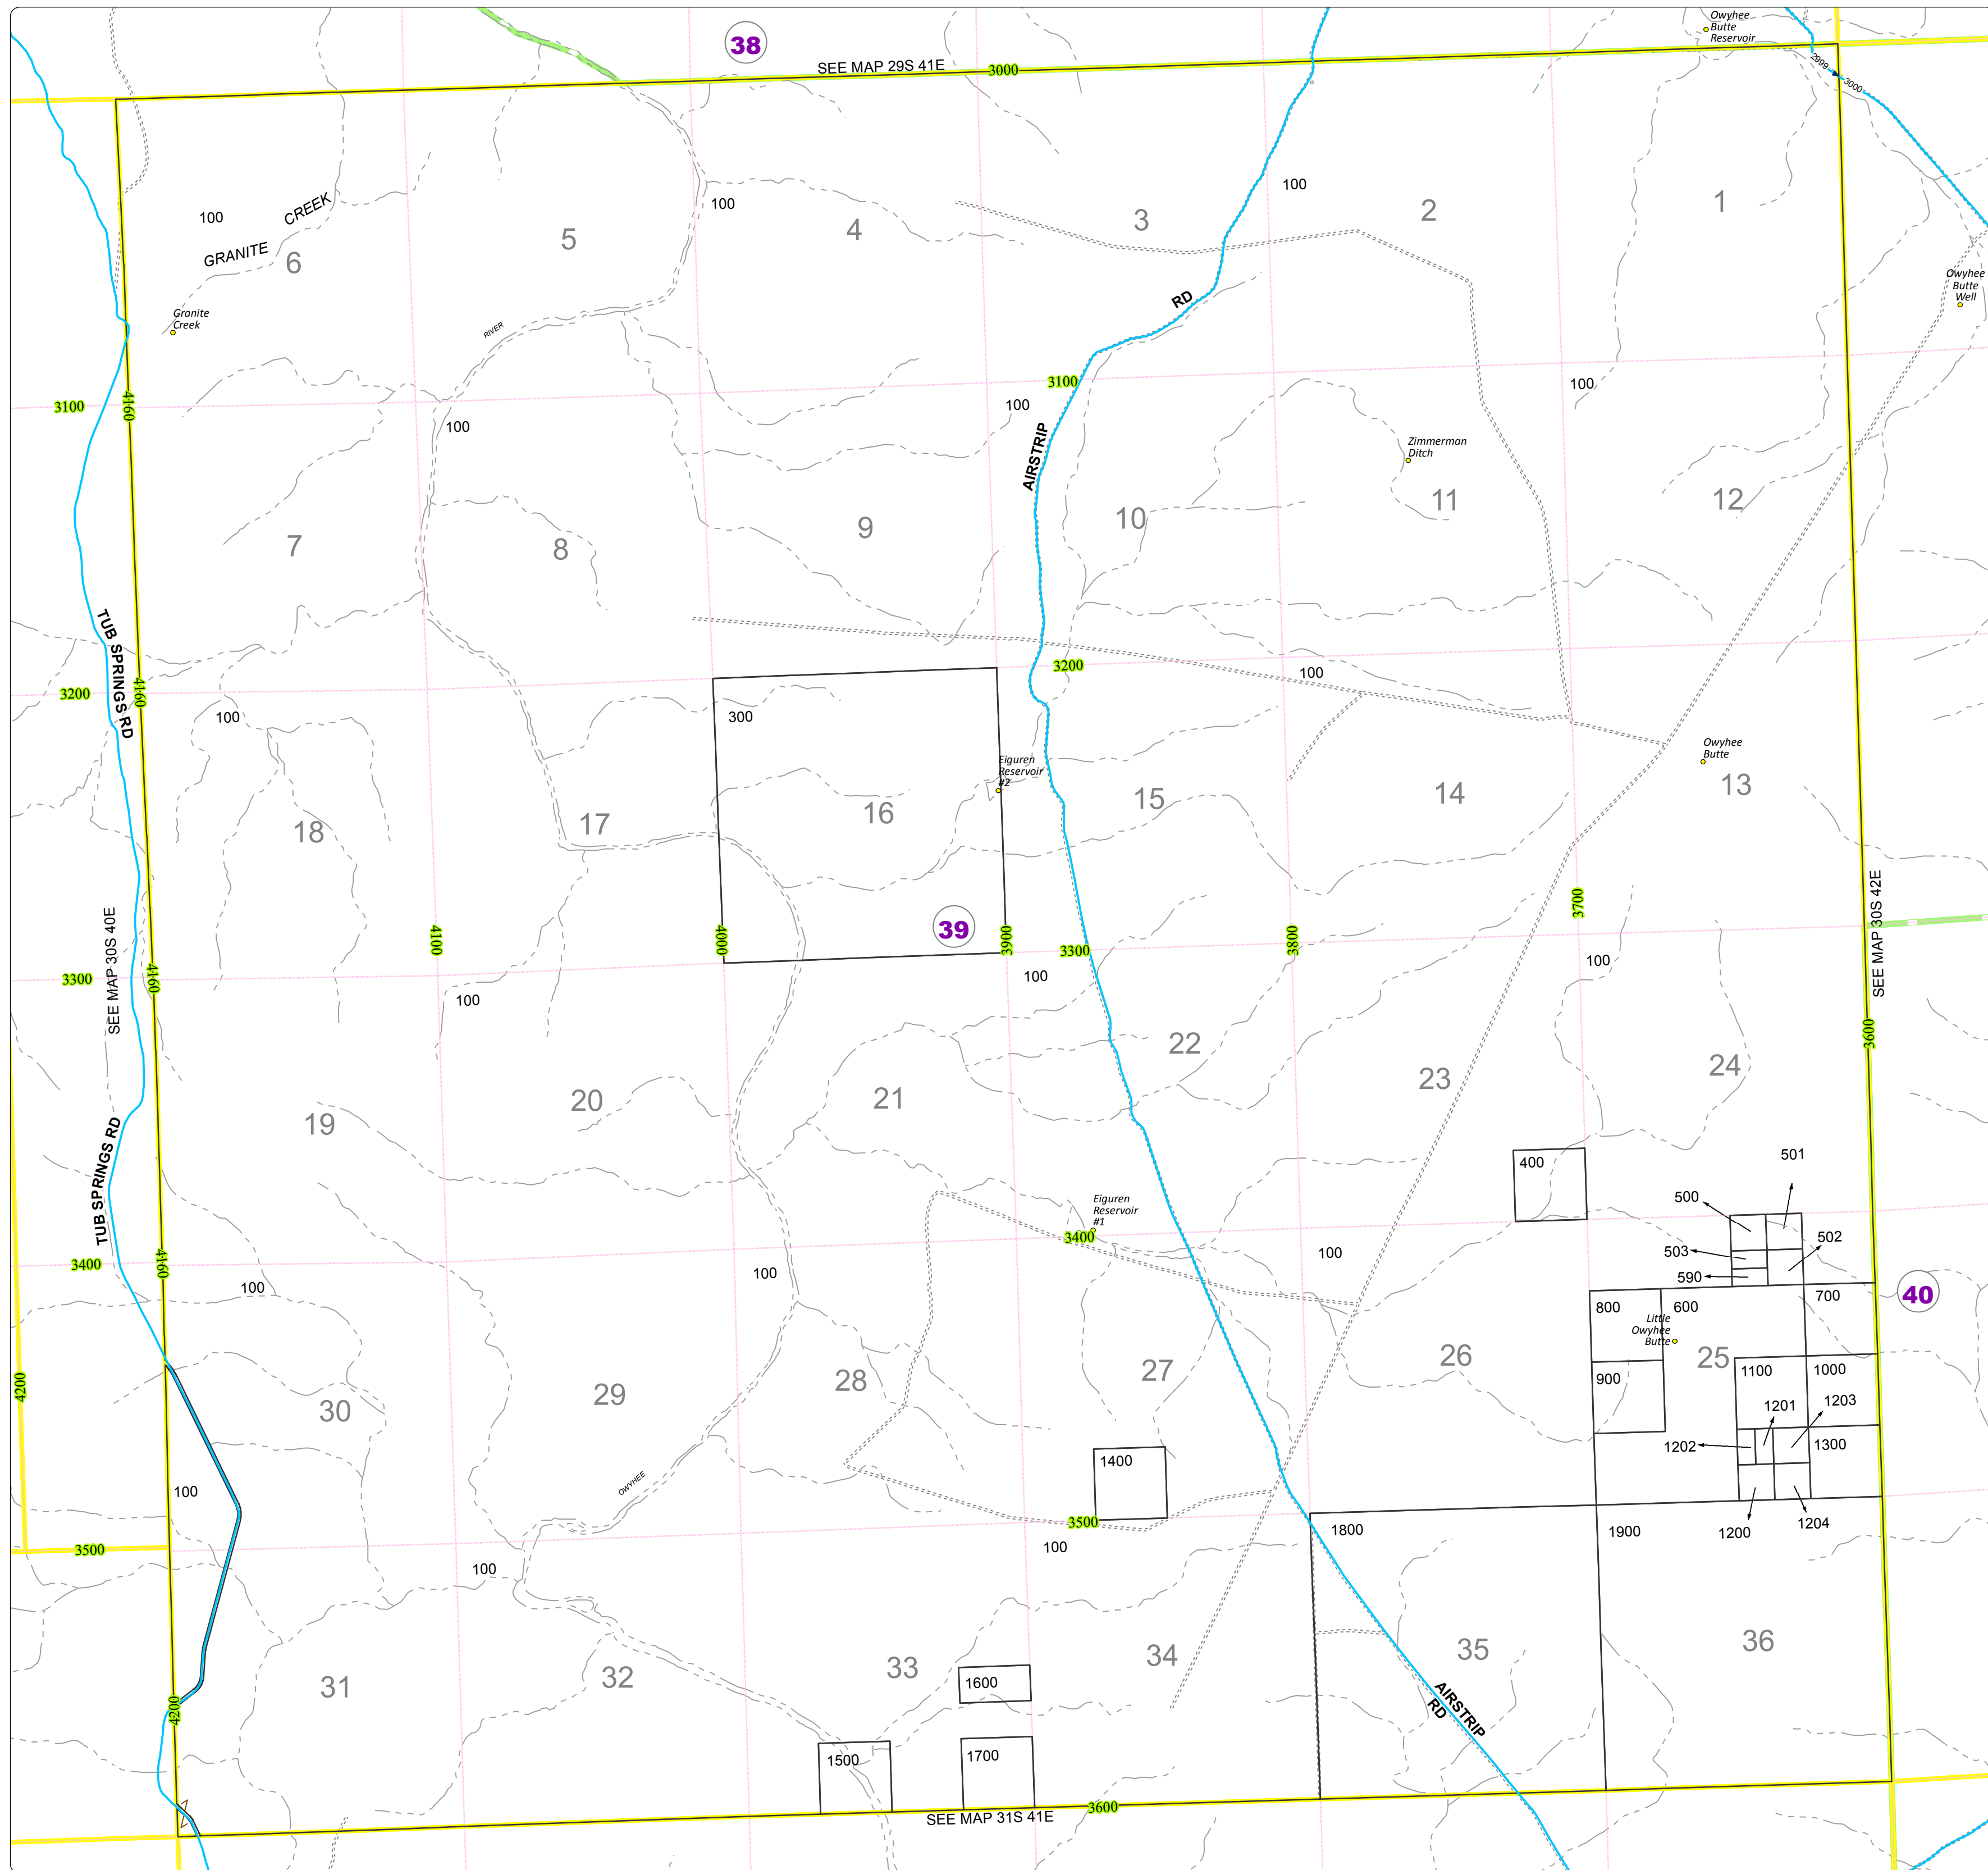

Malheur County Address Map

- Legend
- MapNumberBoundary
 - TAX CODE AREA
 - 39 - Arock Area / Burns Junction

DISCLAIMER
This information is not intended for use as an address locator and it should be noted that not all county address will be found. Parcels containing multiple addresses may only display a single address as recorded in the Assessor's database. This public information should be accepted and used by the recipient with the understanding that the data received from multiple sources was developed and collected for **assessment purpose only**.