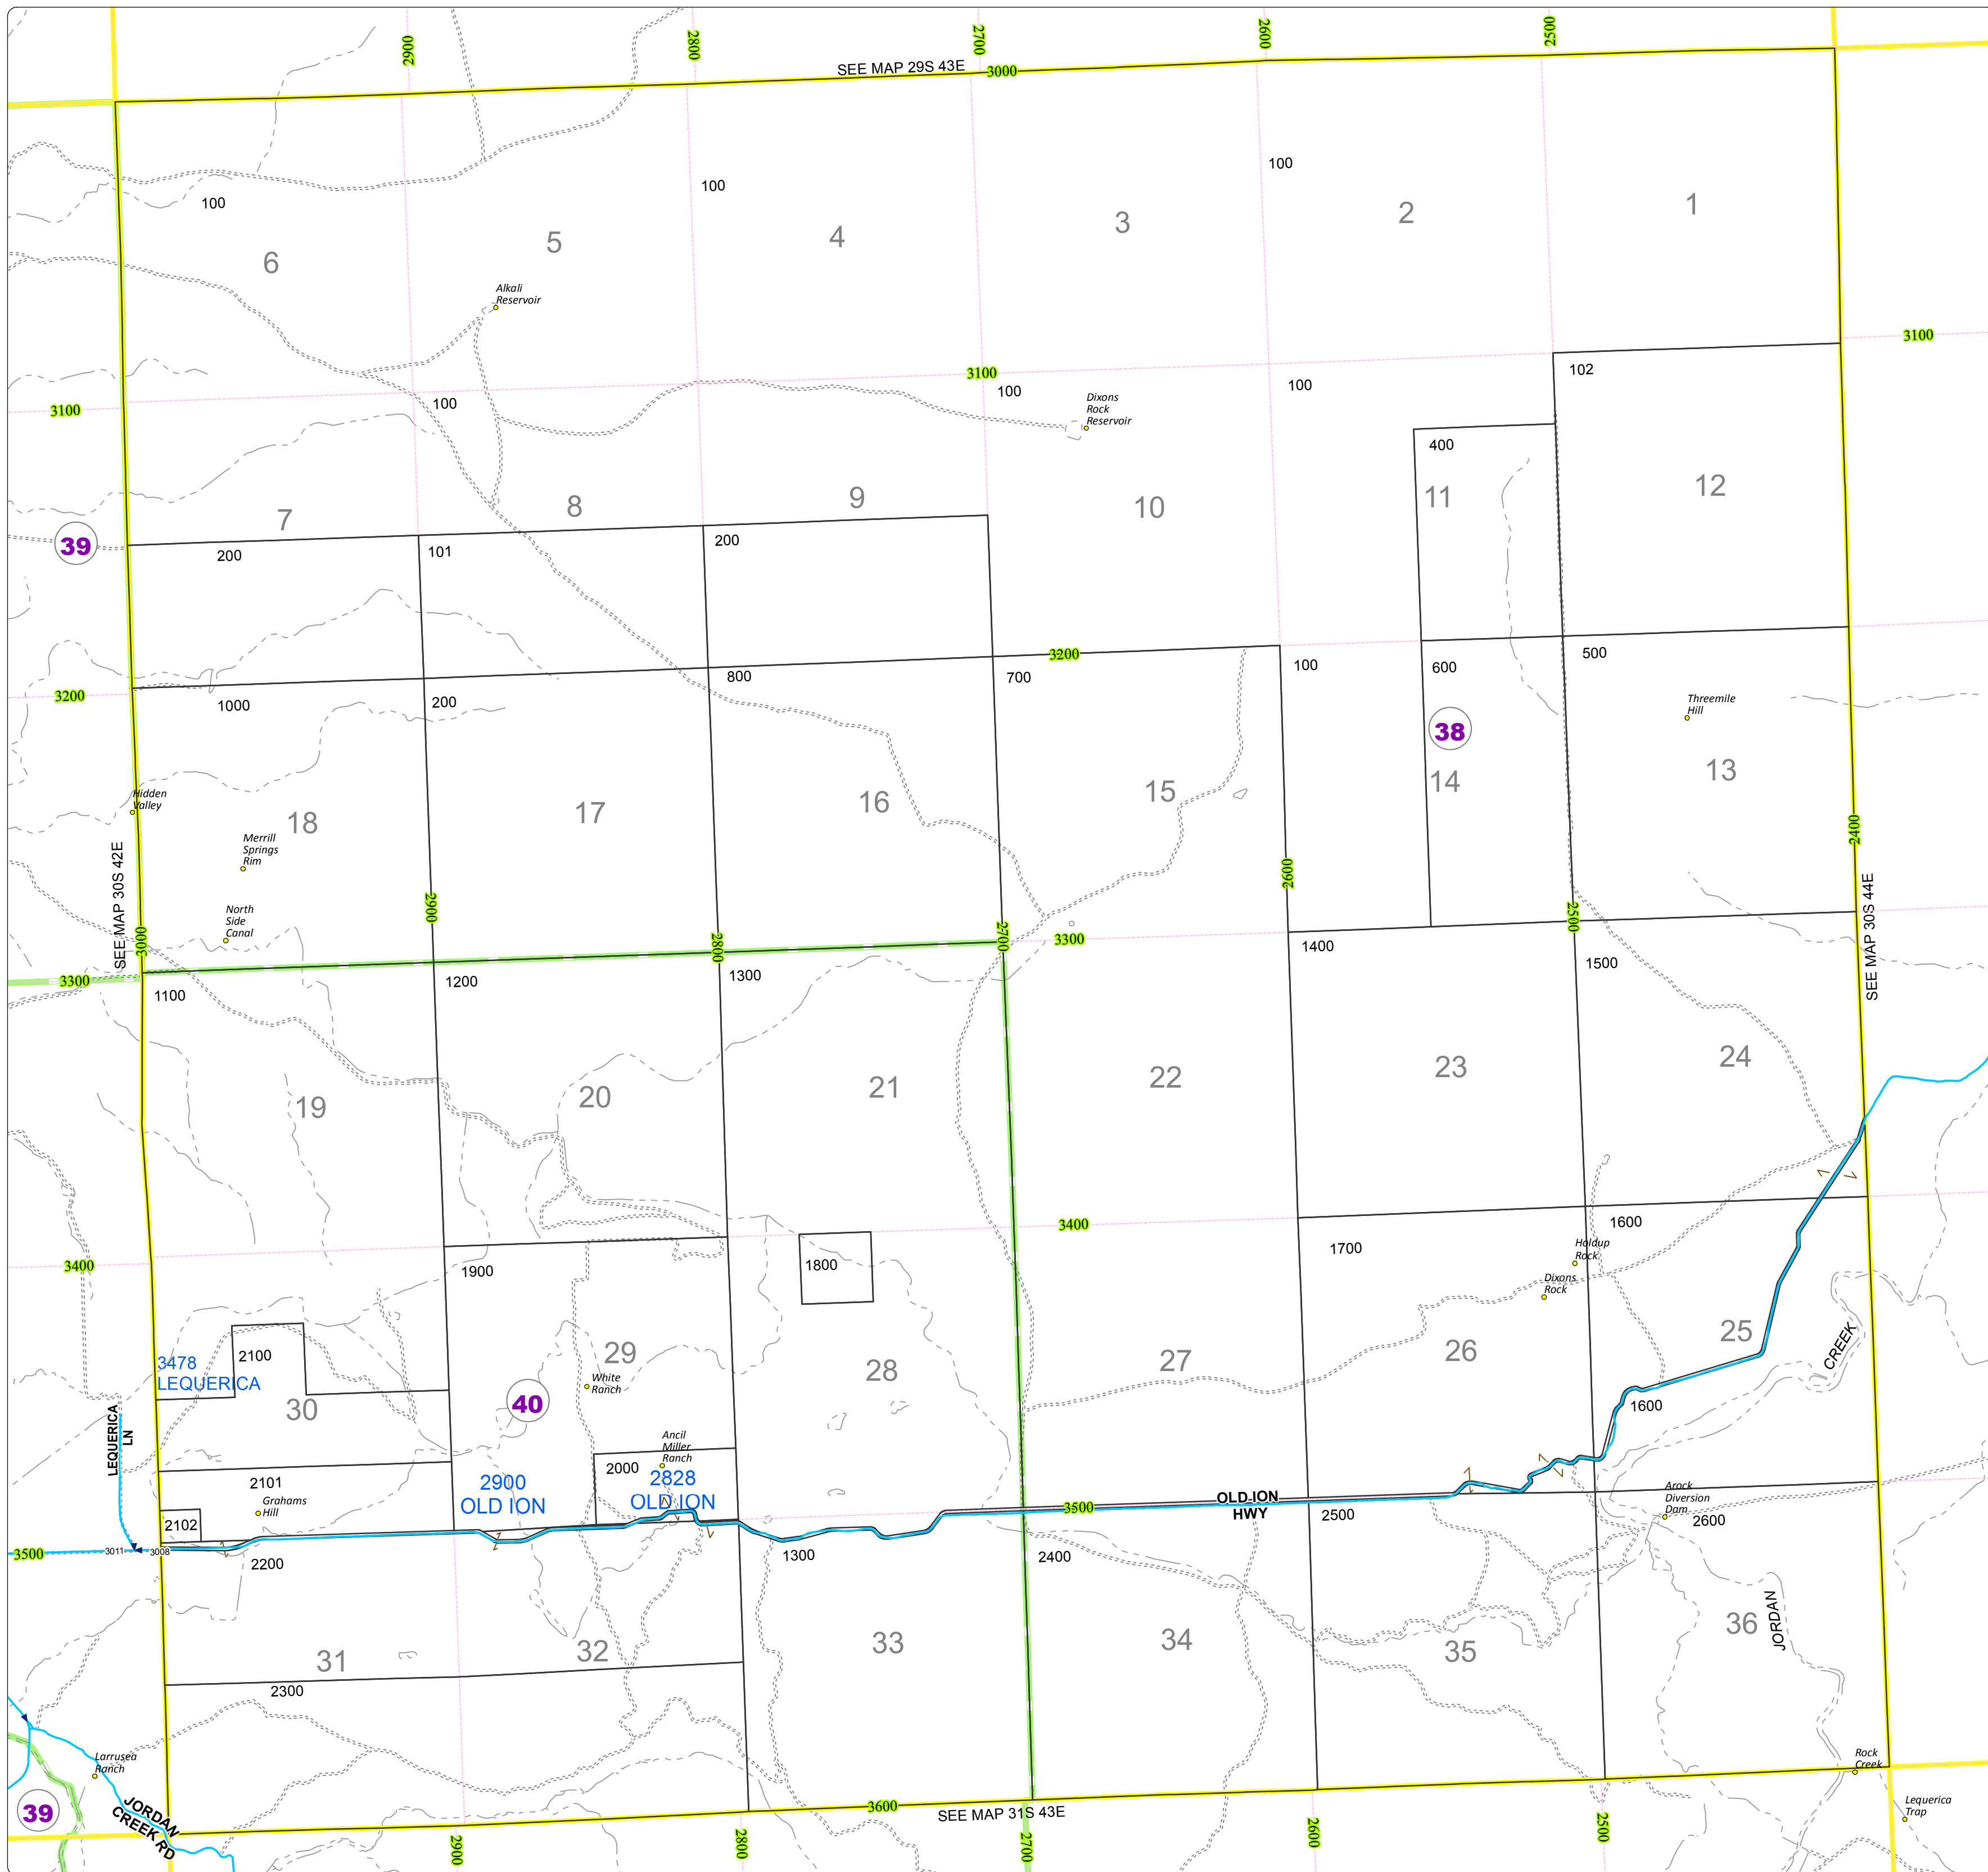

# Malheur County Address Map

- Legend
- MapNumberBoundary
  - TAX CODE AREA**
    - 38 - Jordan Valley-Rural
    - 40 - Arock

**DISCLAIMER**  
 This information is not intended for use as an address locator and it should be noted that not all county address will be found. Parcels containing multiple addresses may only display a single address as recorded in the Assessor's database. This public information should be accepted and used by the recipient with the understanding that the data received from multiple sources was developed and collected for assessment purpose only.

GL2016

30S43E