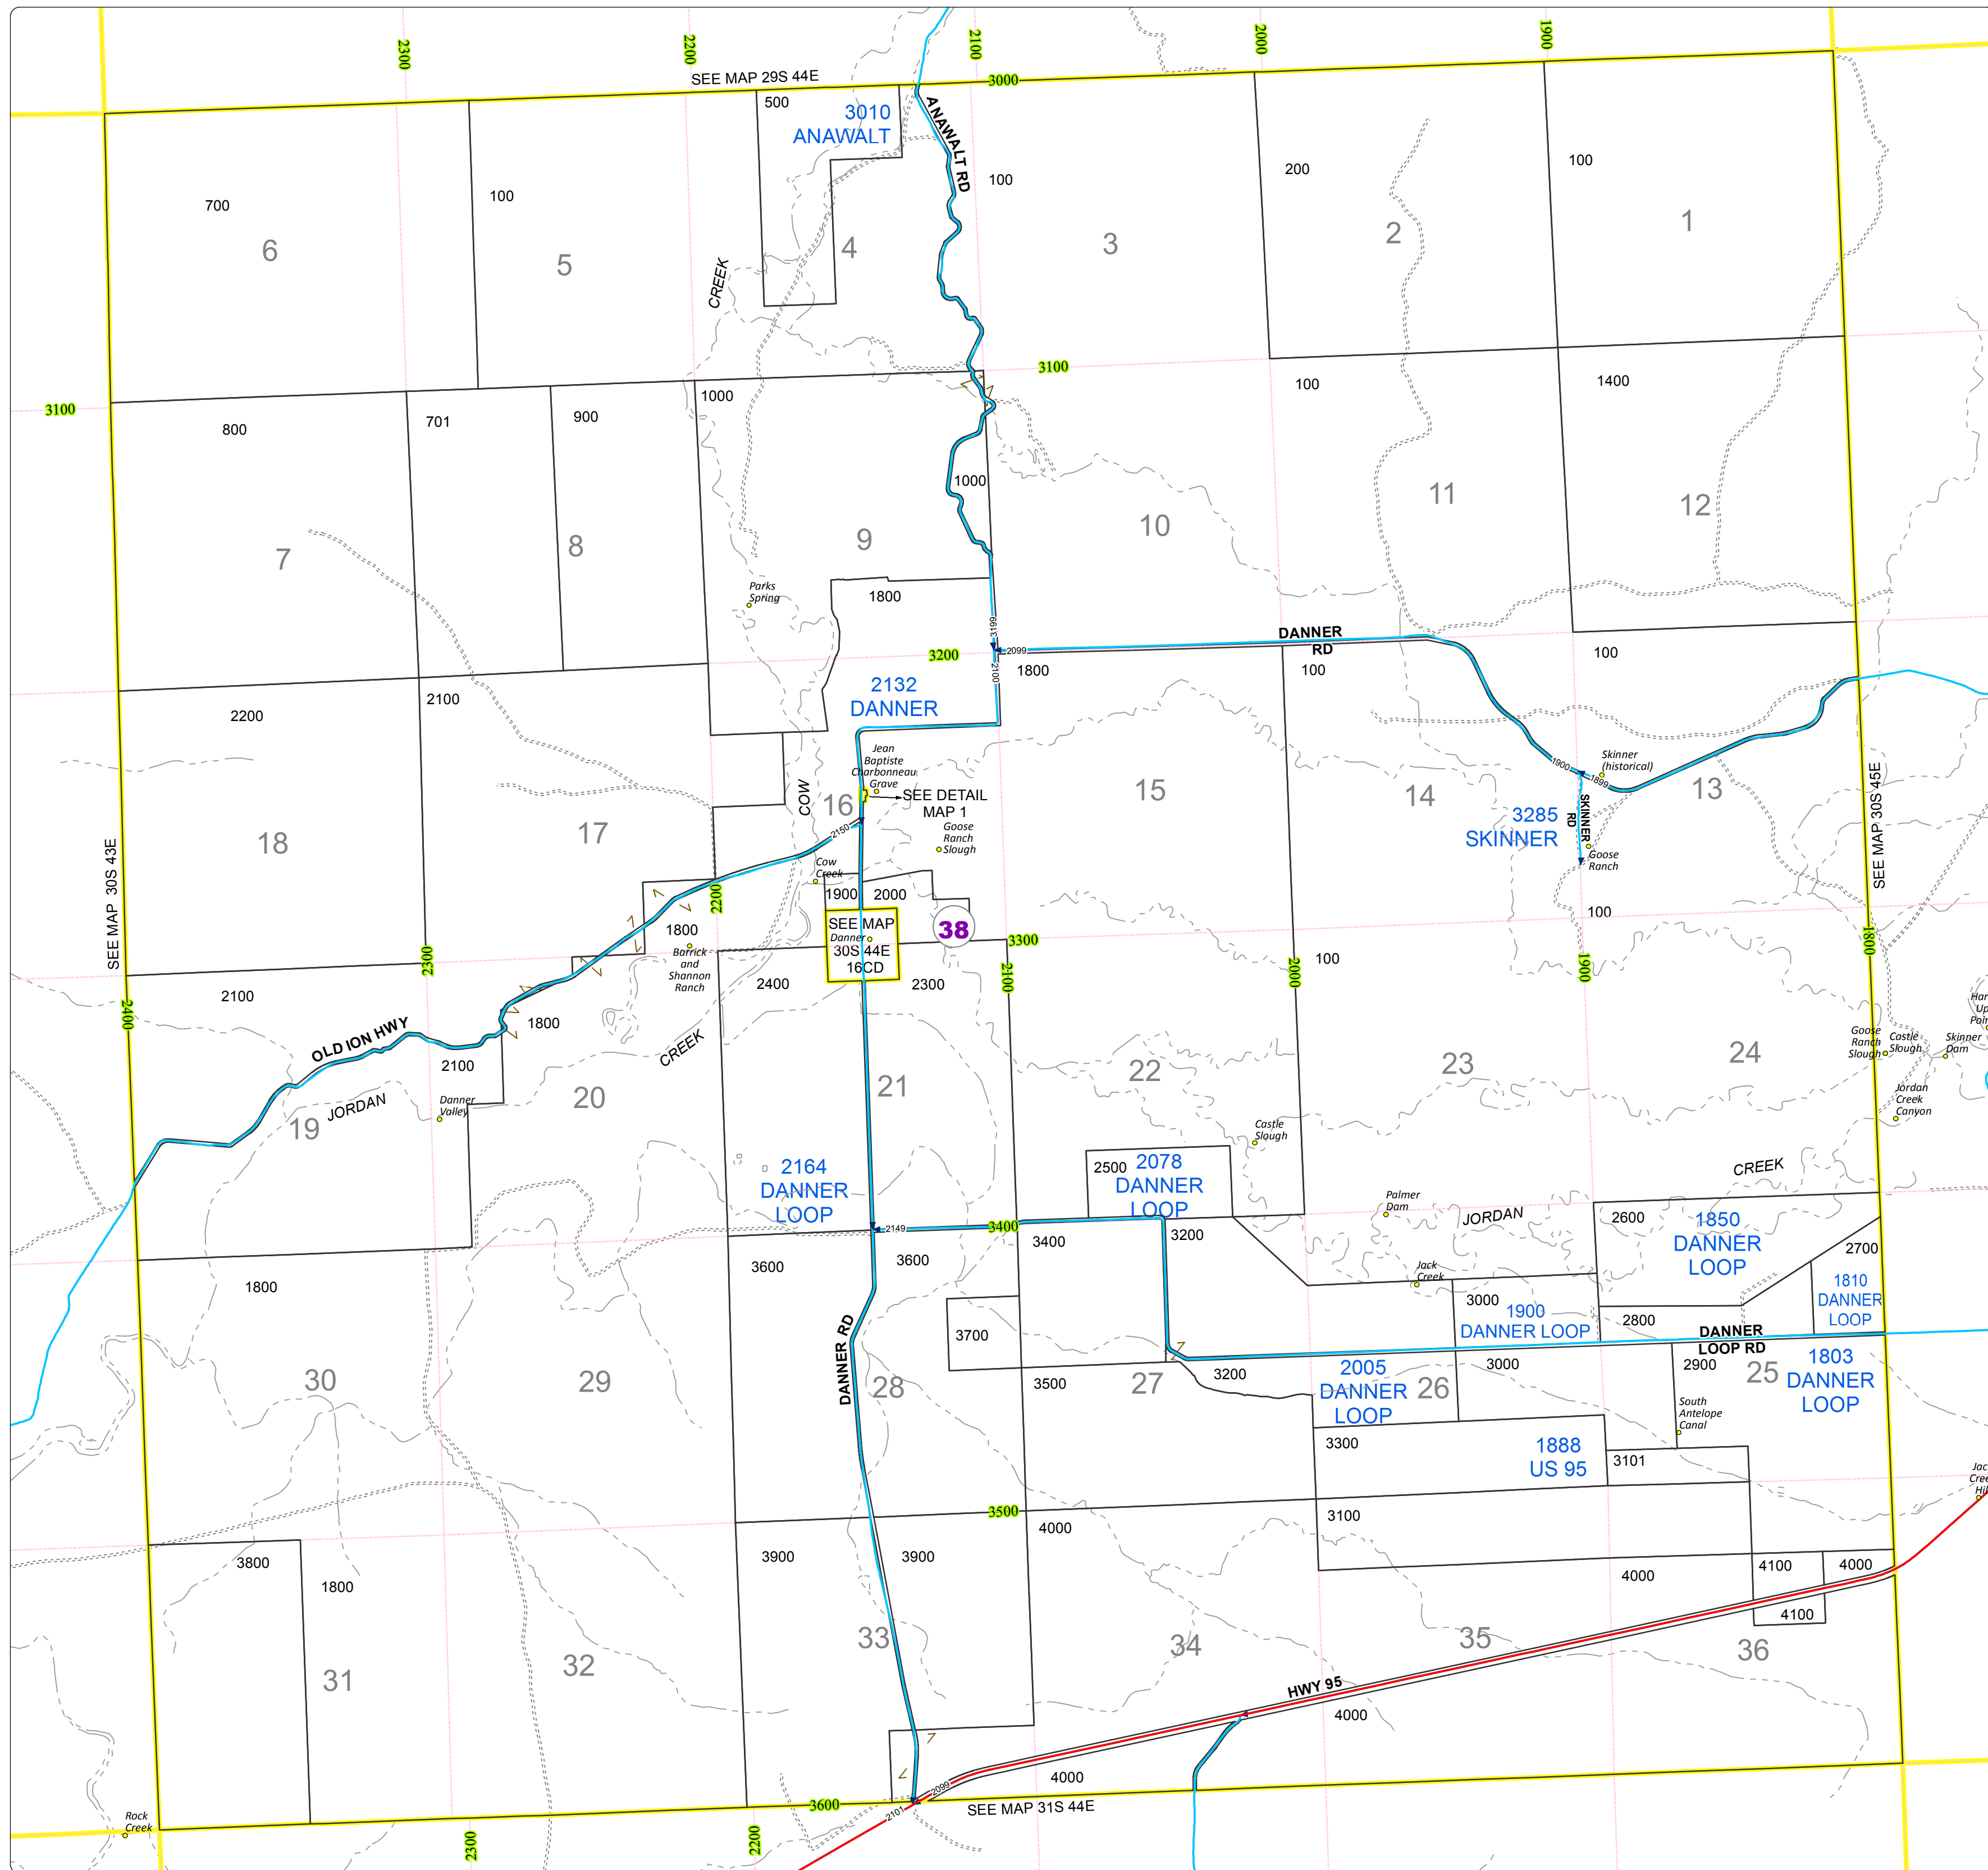

Malheur County Address Map

- Legend
- MapNumberBoundary
 - TAX CODE AREA
 - 38 - Jordan Valley-Rural

DISCLAIMER
 This information is not intended for use as an address locator and it should be noted that not all county address will be found. Parcels containing multiple addresses may only display a single address as recorded in the Assessor's database. This public information should be accepted and used by the recipient with the understanding that the data received from multiple sources was developed and collected for **assessment purpose only**.