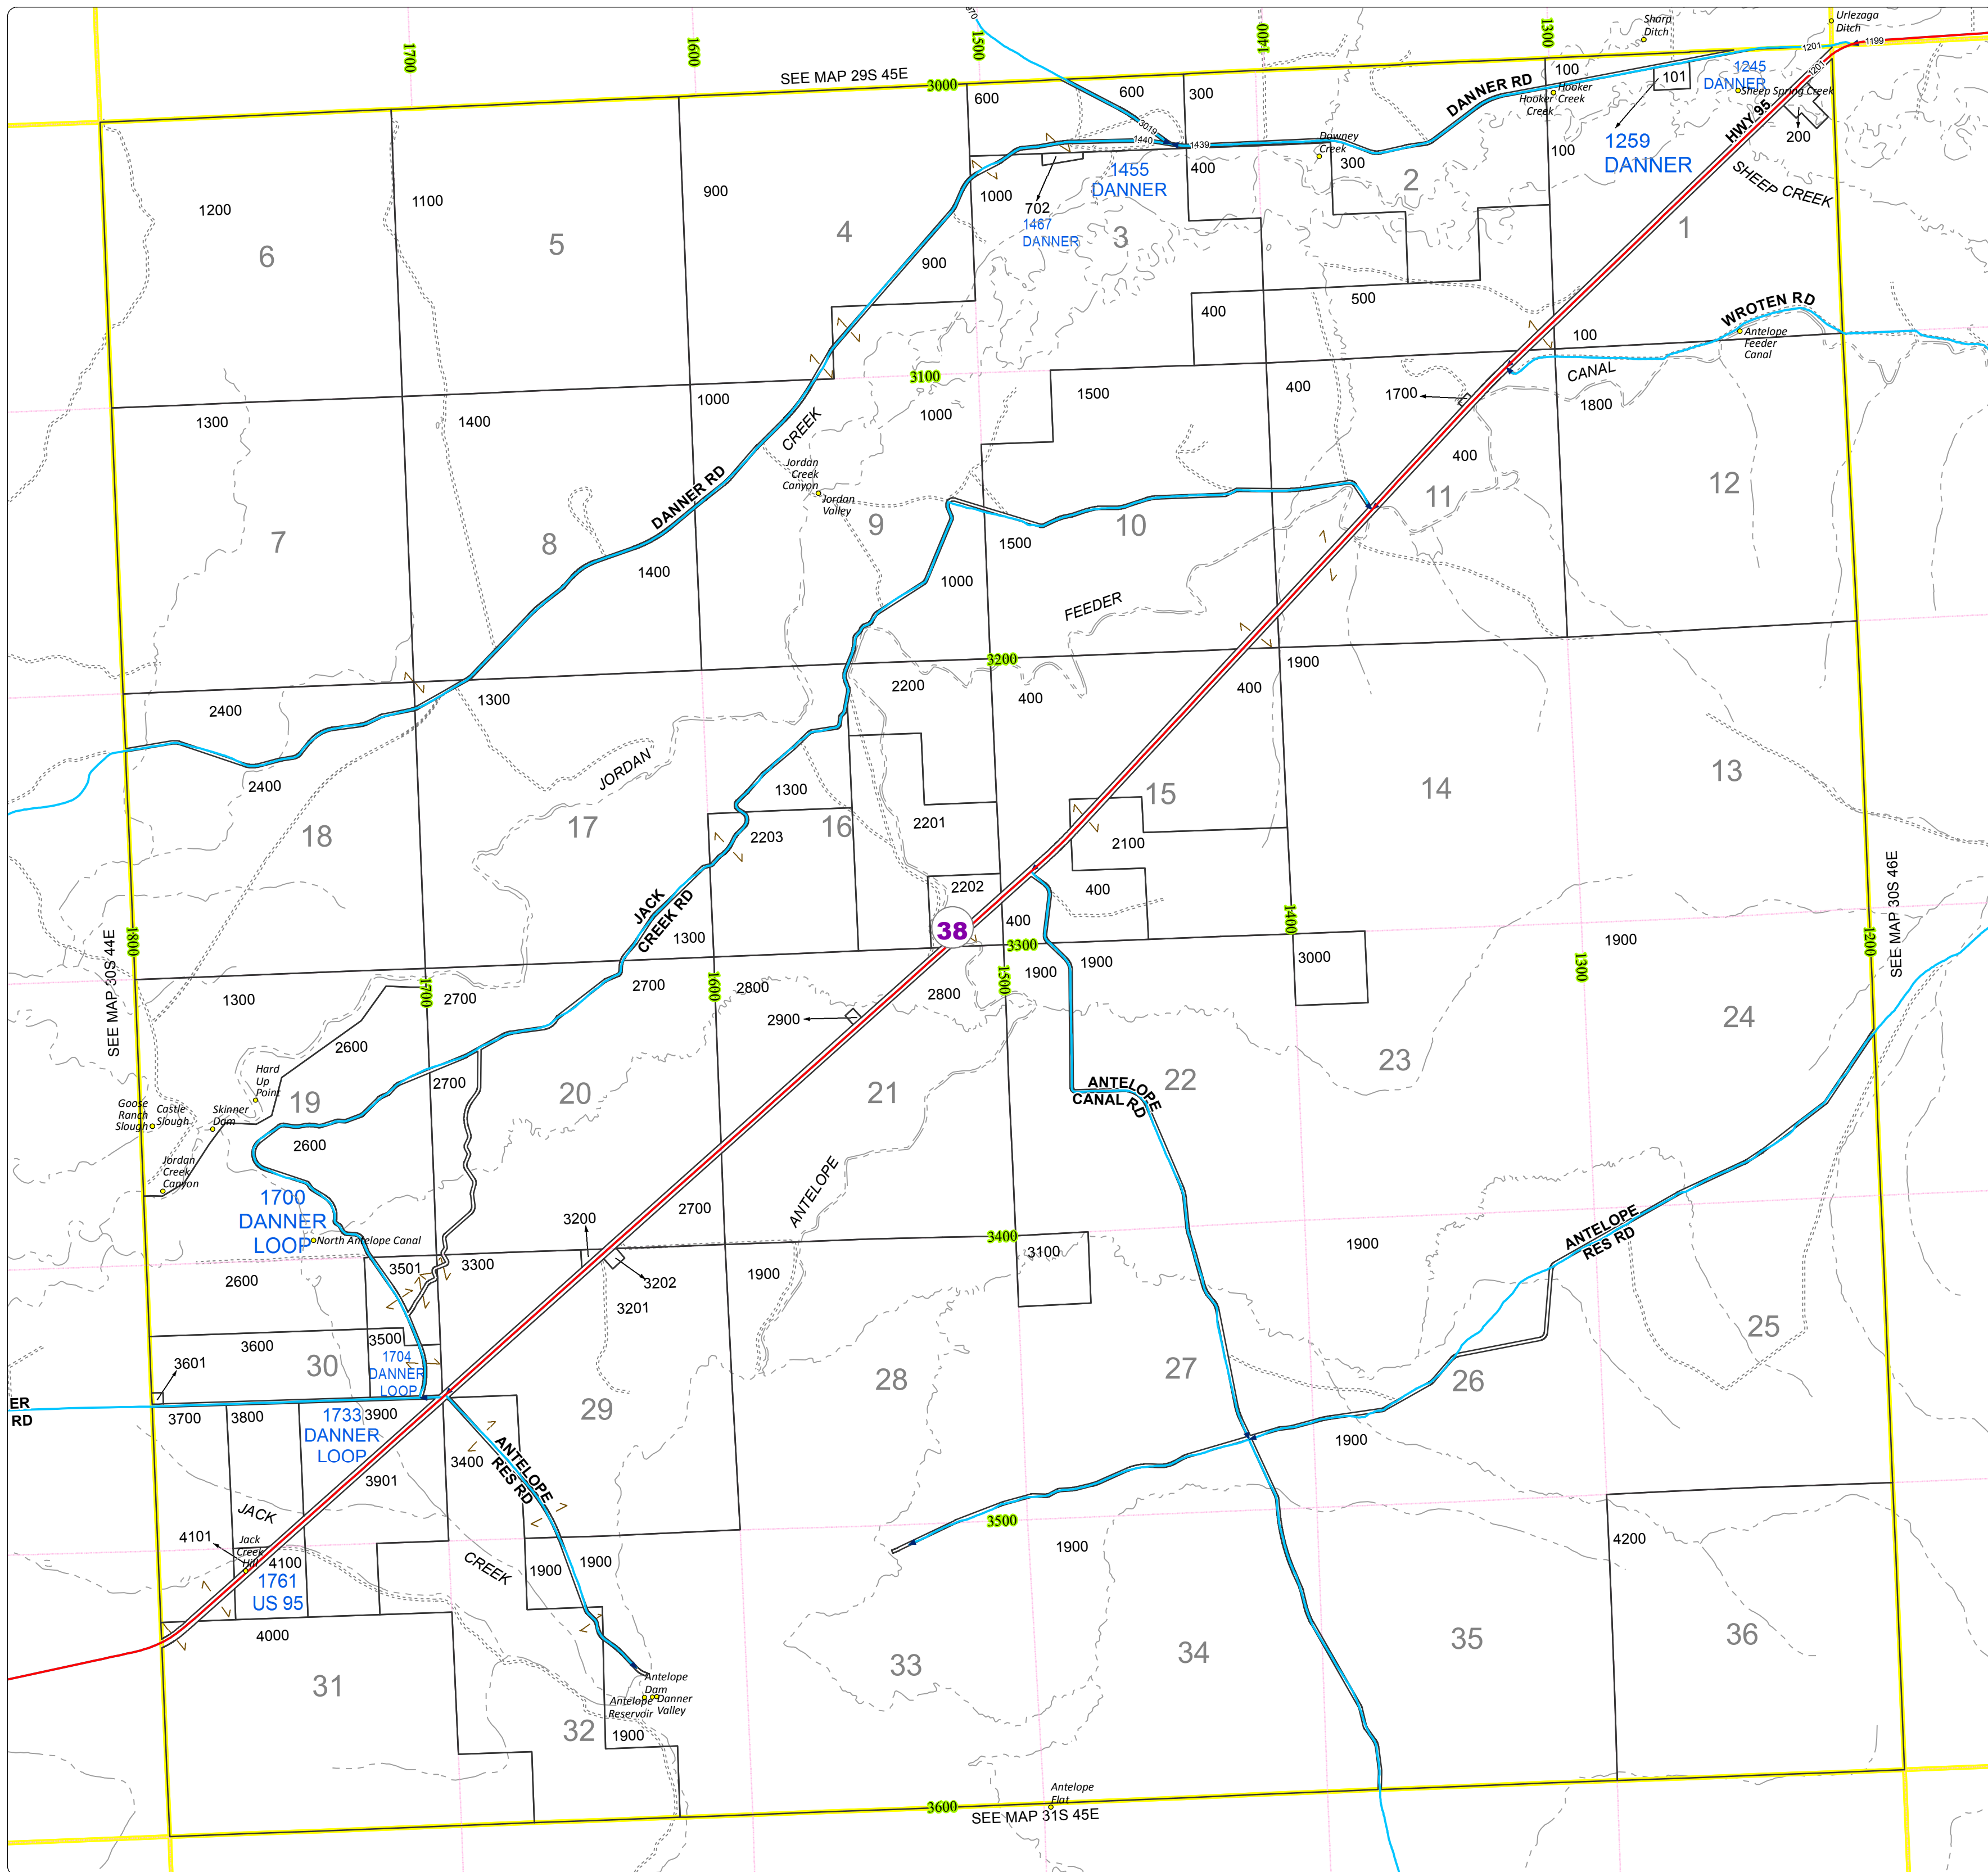

# Malheur County Address Map

- Legend
- MapNumberBoundary
  - TAX CODE AREA**
  - 38 - Jordan Valley-Rural

**DISCLAIMER**  
 This information is not intended for use as an address locator and it should be noted that not all county address will be found. Parcels containing multiple addresses may only display a single address as recorded in the Assessor's database. This public information should be accepted and used by the recipient with the understanding that the data received from multiple sources was developed and collected for **assessment purpose only**.