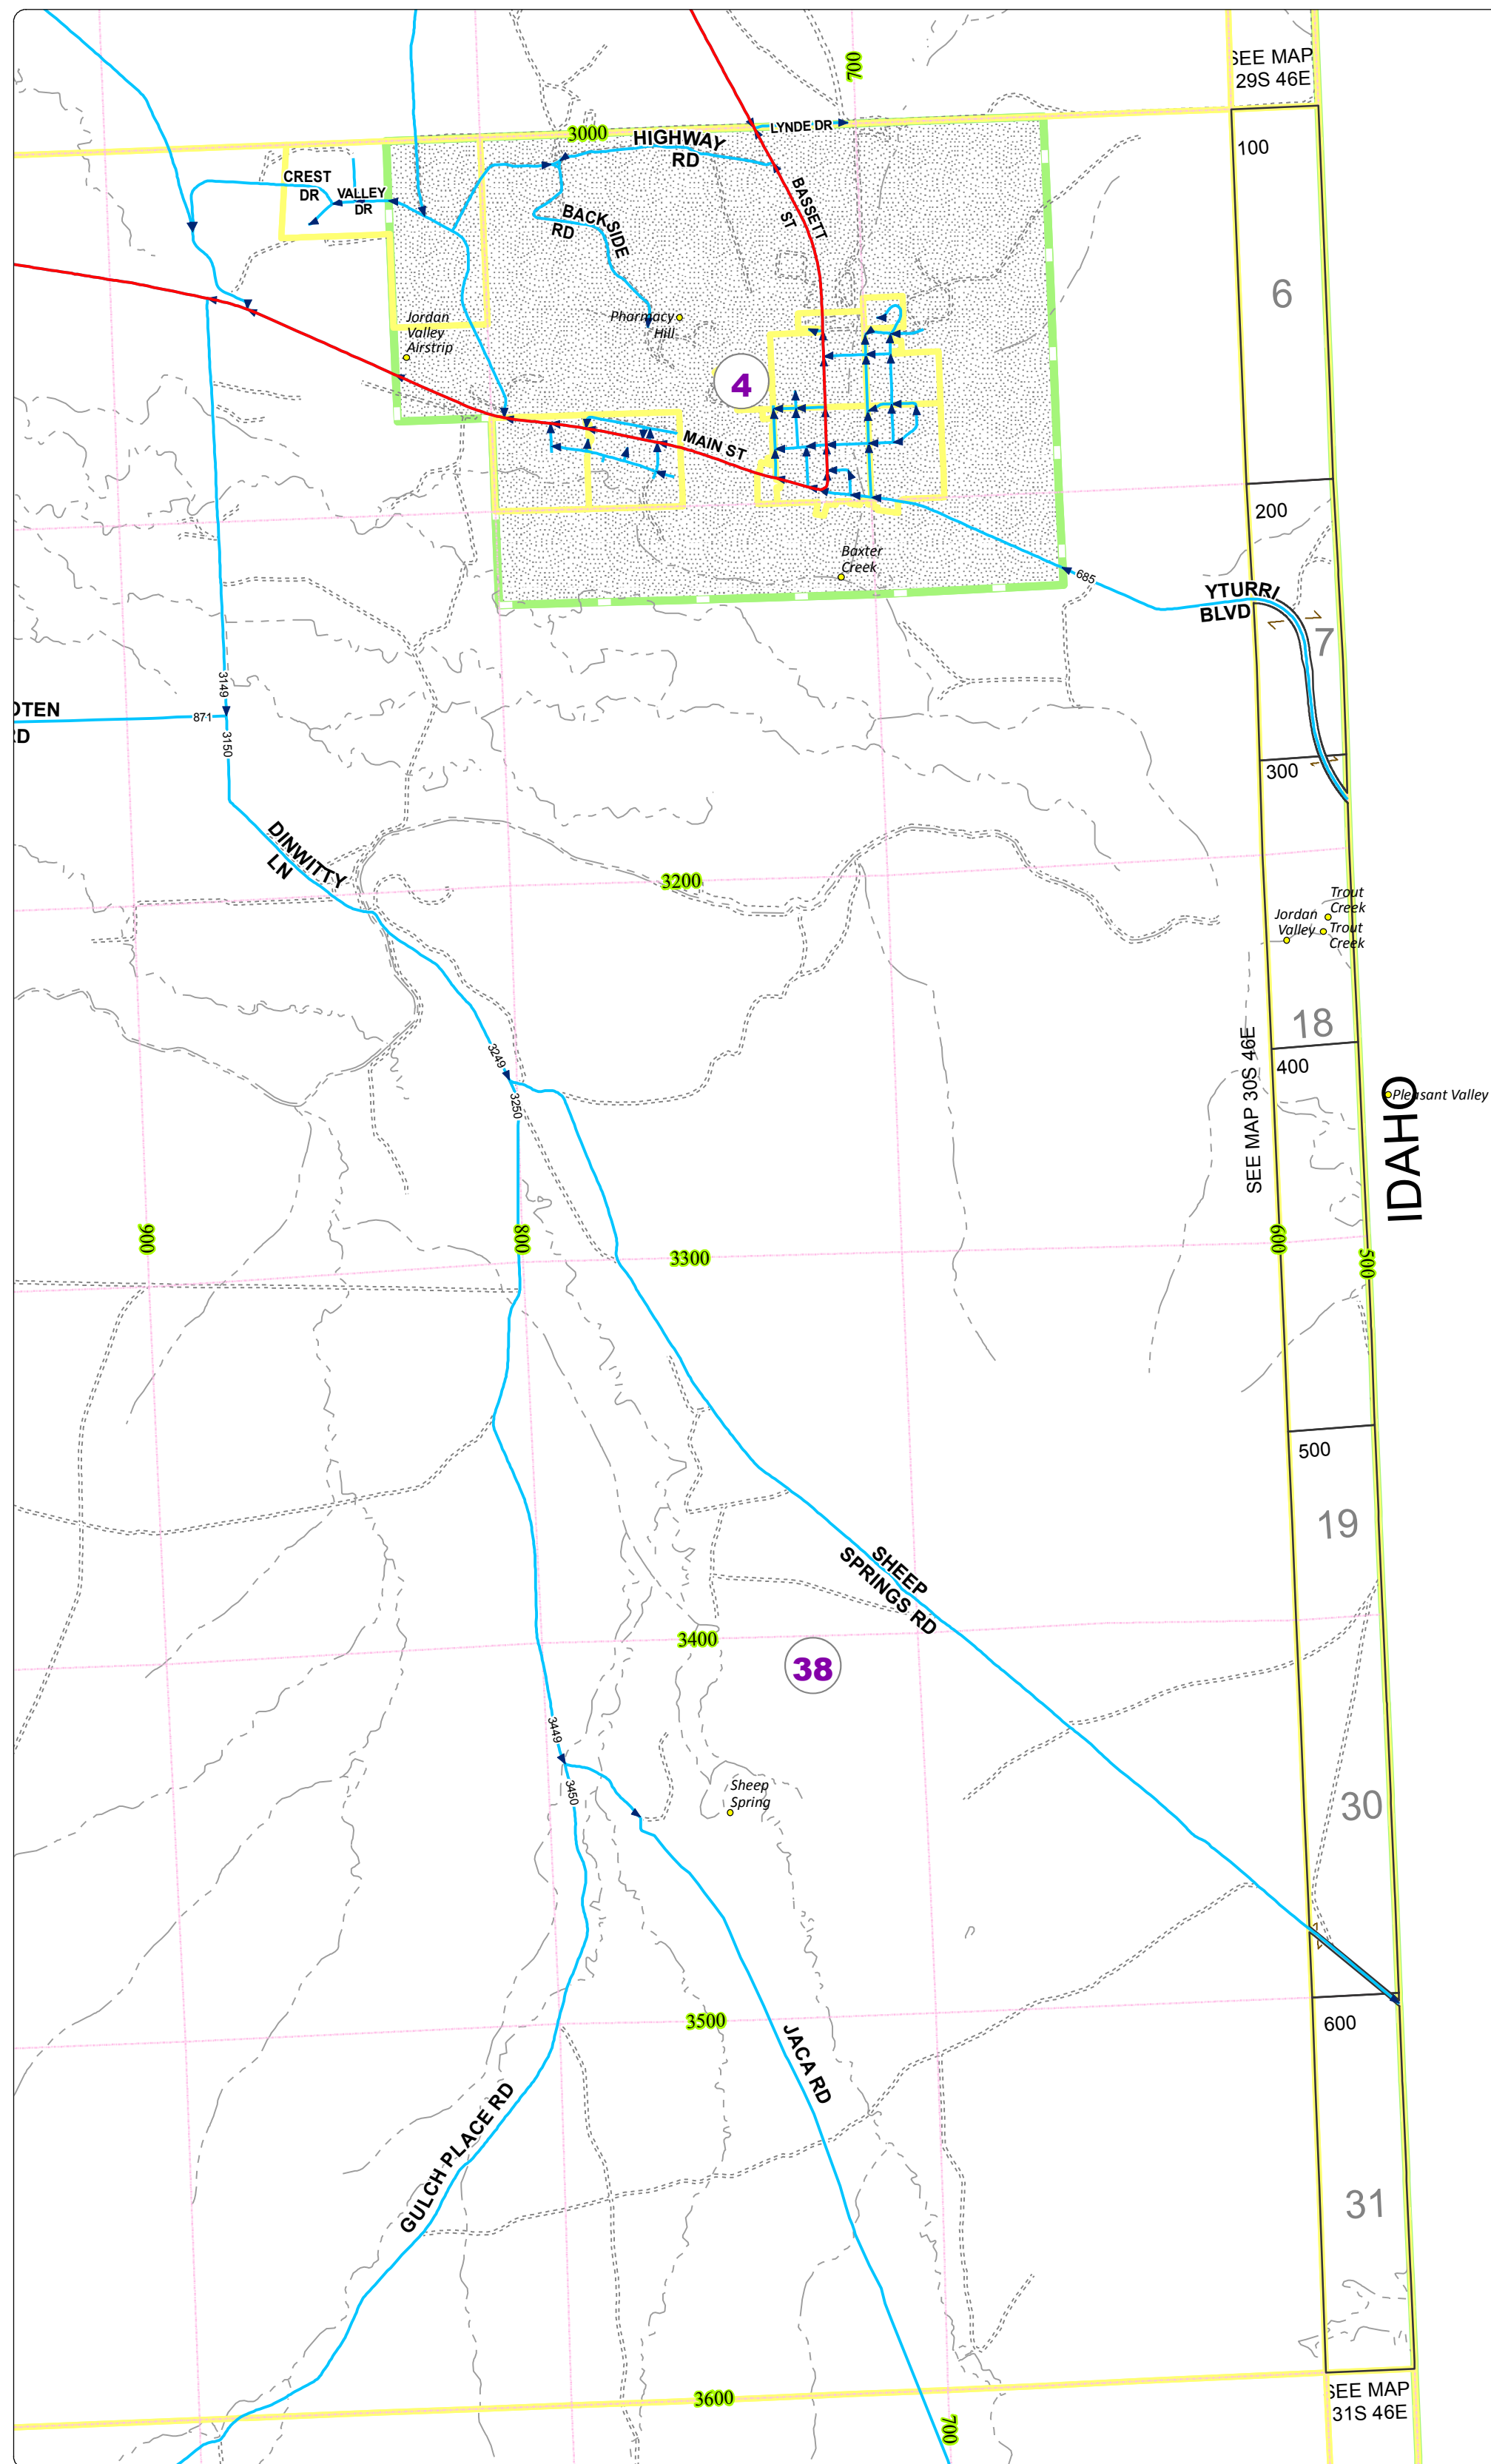

# Malheur County Address Map

- Legend
- MapNumberBoundary
  - TAX CODE AREA**
  - 38 - Jordan Valley-Rural

**DISCLAIMER**  
 This information is not intended for use as an address locator and it should be noted that not all county address will be found. Parcels containing multiple addresses may only display a single address as recorded in the Assessor's database. This public information should be accepted and used by the recipient with the understanding that the data received from multiple sources was developed and collected for **assessment purpose only**.