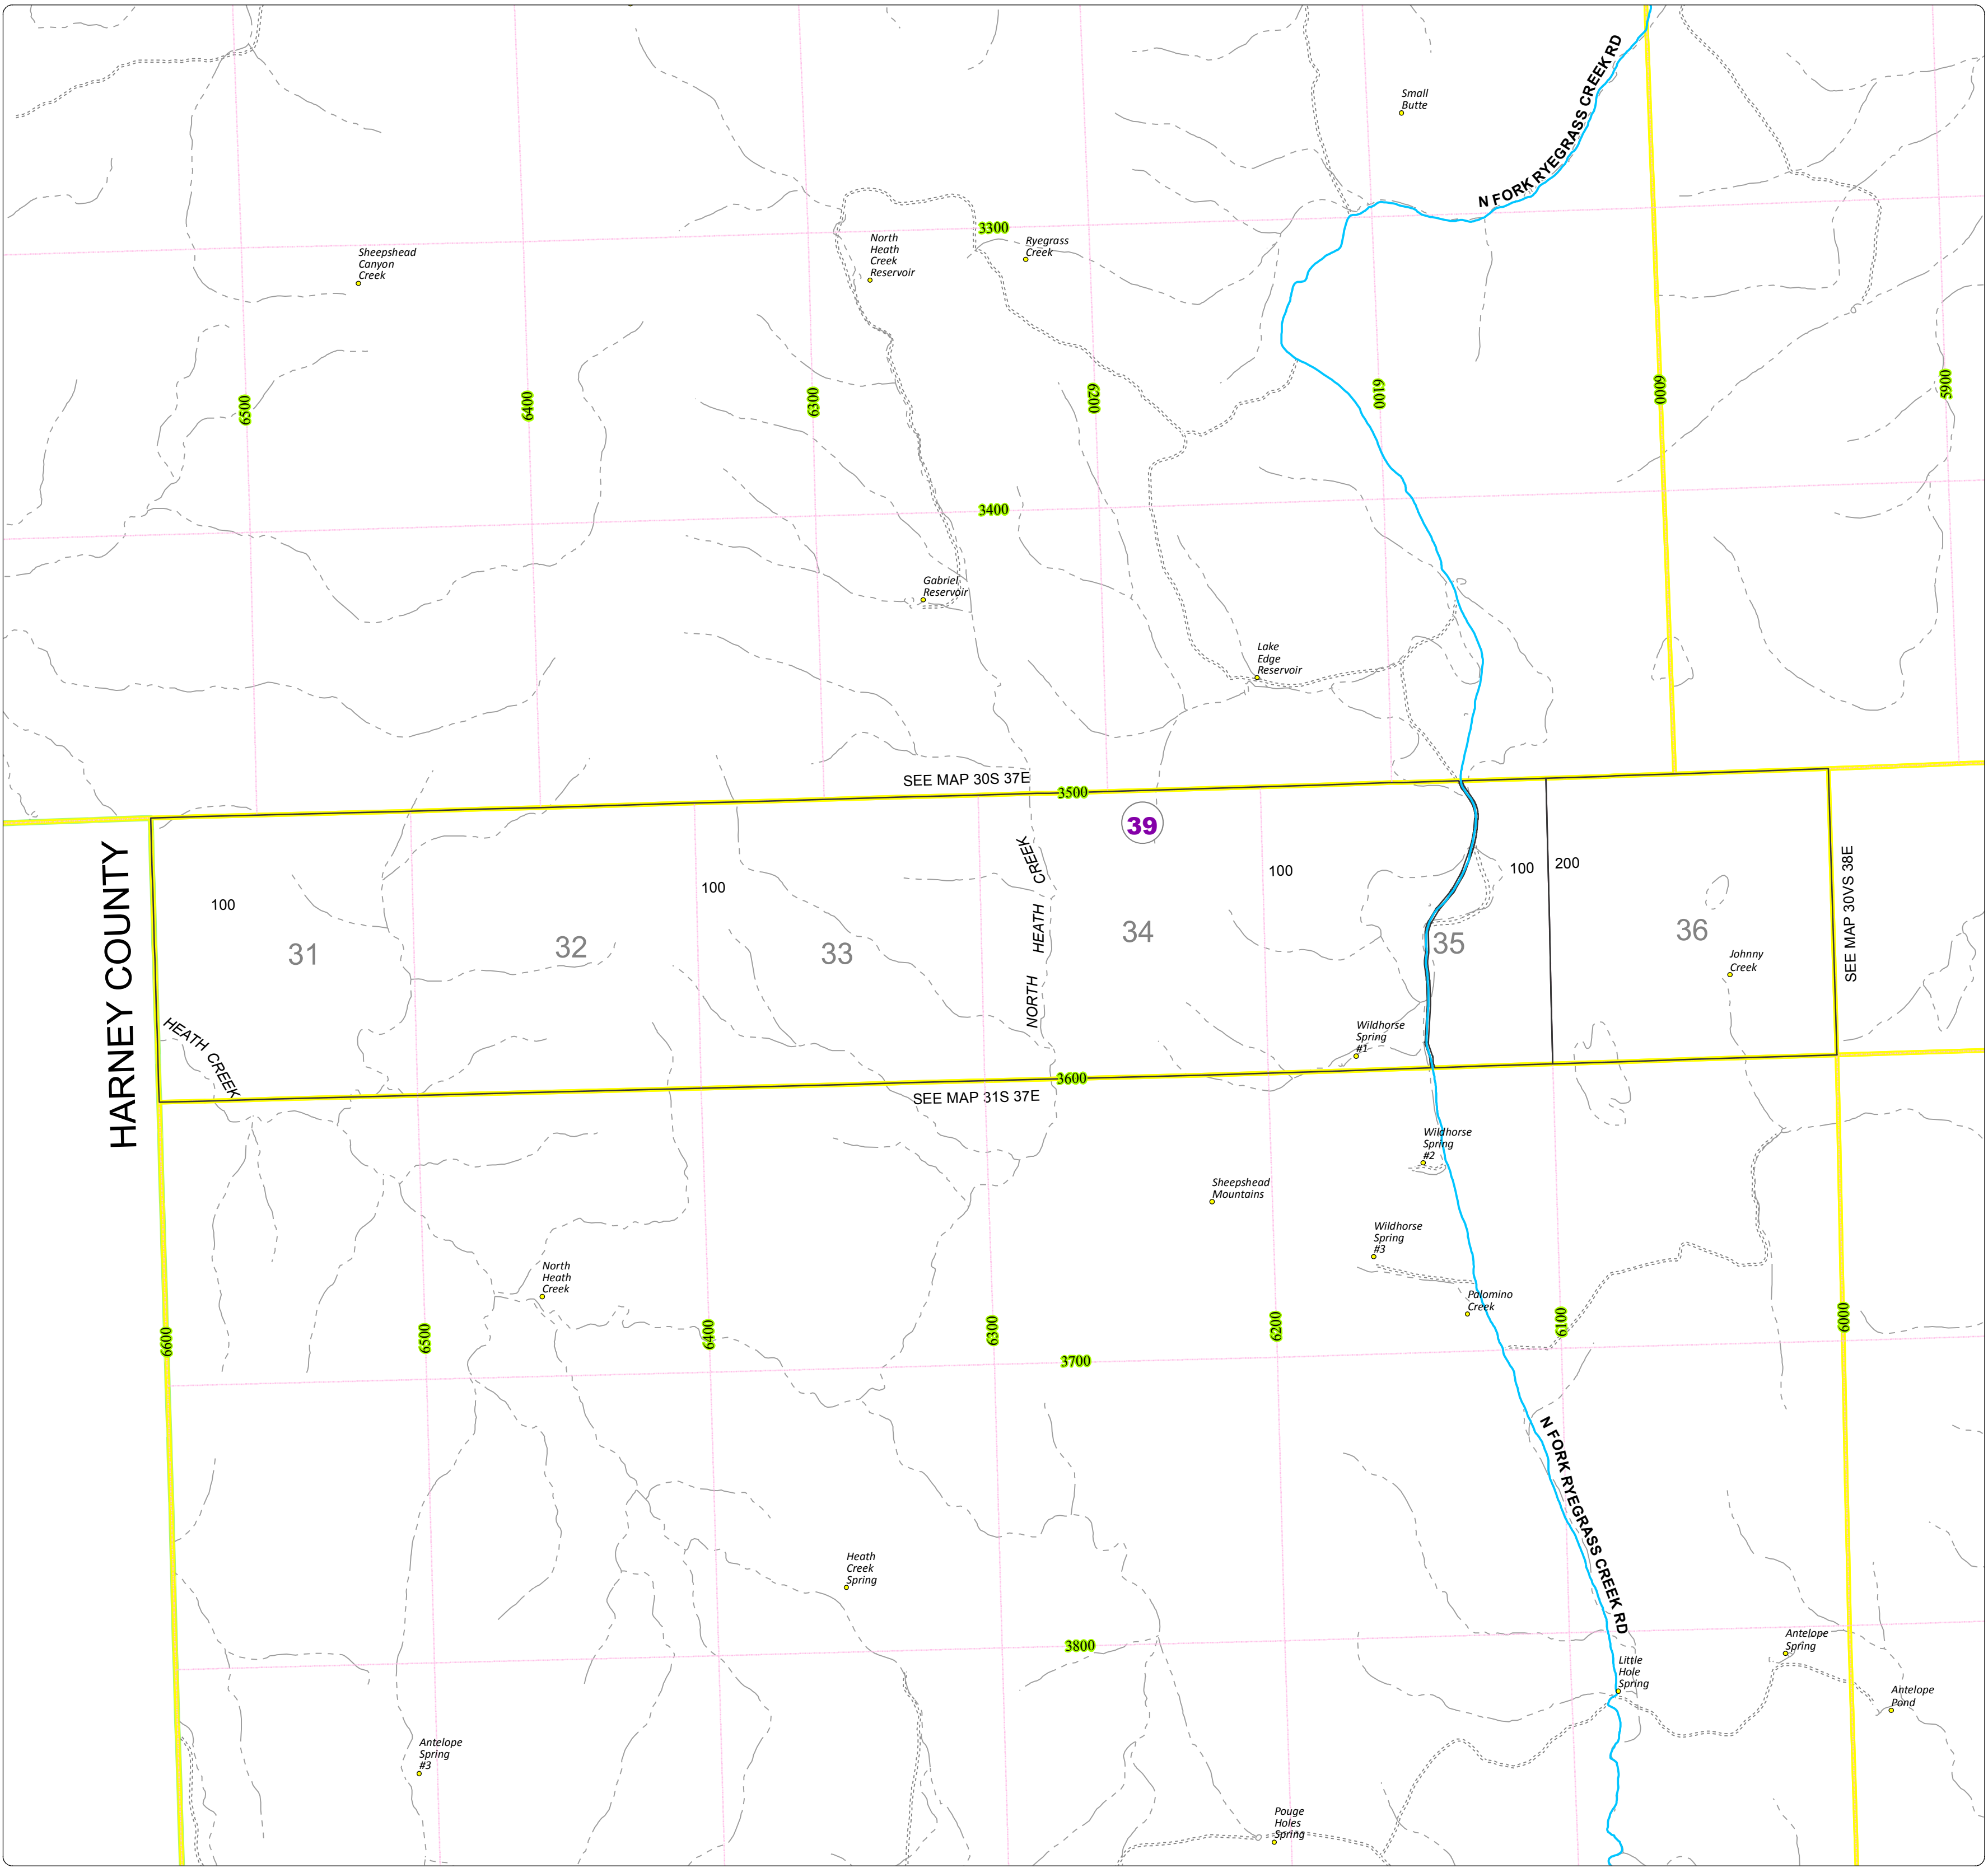

# Malheur County Address Map

- Legend
- MapNumberBoundary
  - TAX CODE AREA
  - 39 - Arock Area / Burns Junction

**DISCLAIMER**  
 This information is not intended for use as an address locator and it should be noted that not all county address will be found. Parcels containing multiple addresses may only display a single address as recorded in the Assessor's database. This public information should be accepted and used by the recipient with the understanding that the data received from multiple sources was developed and collected for **assessment purpose only**.

GL2016

30VS37E