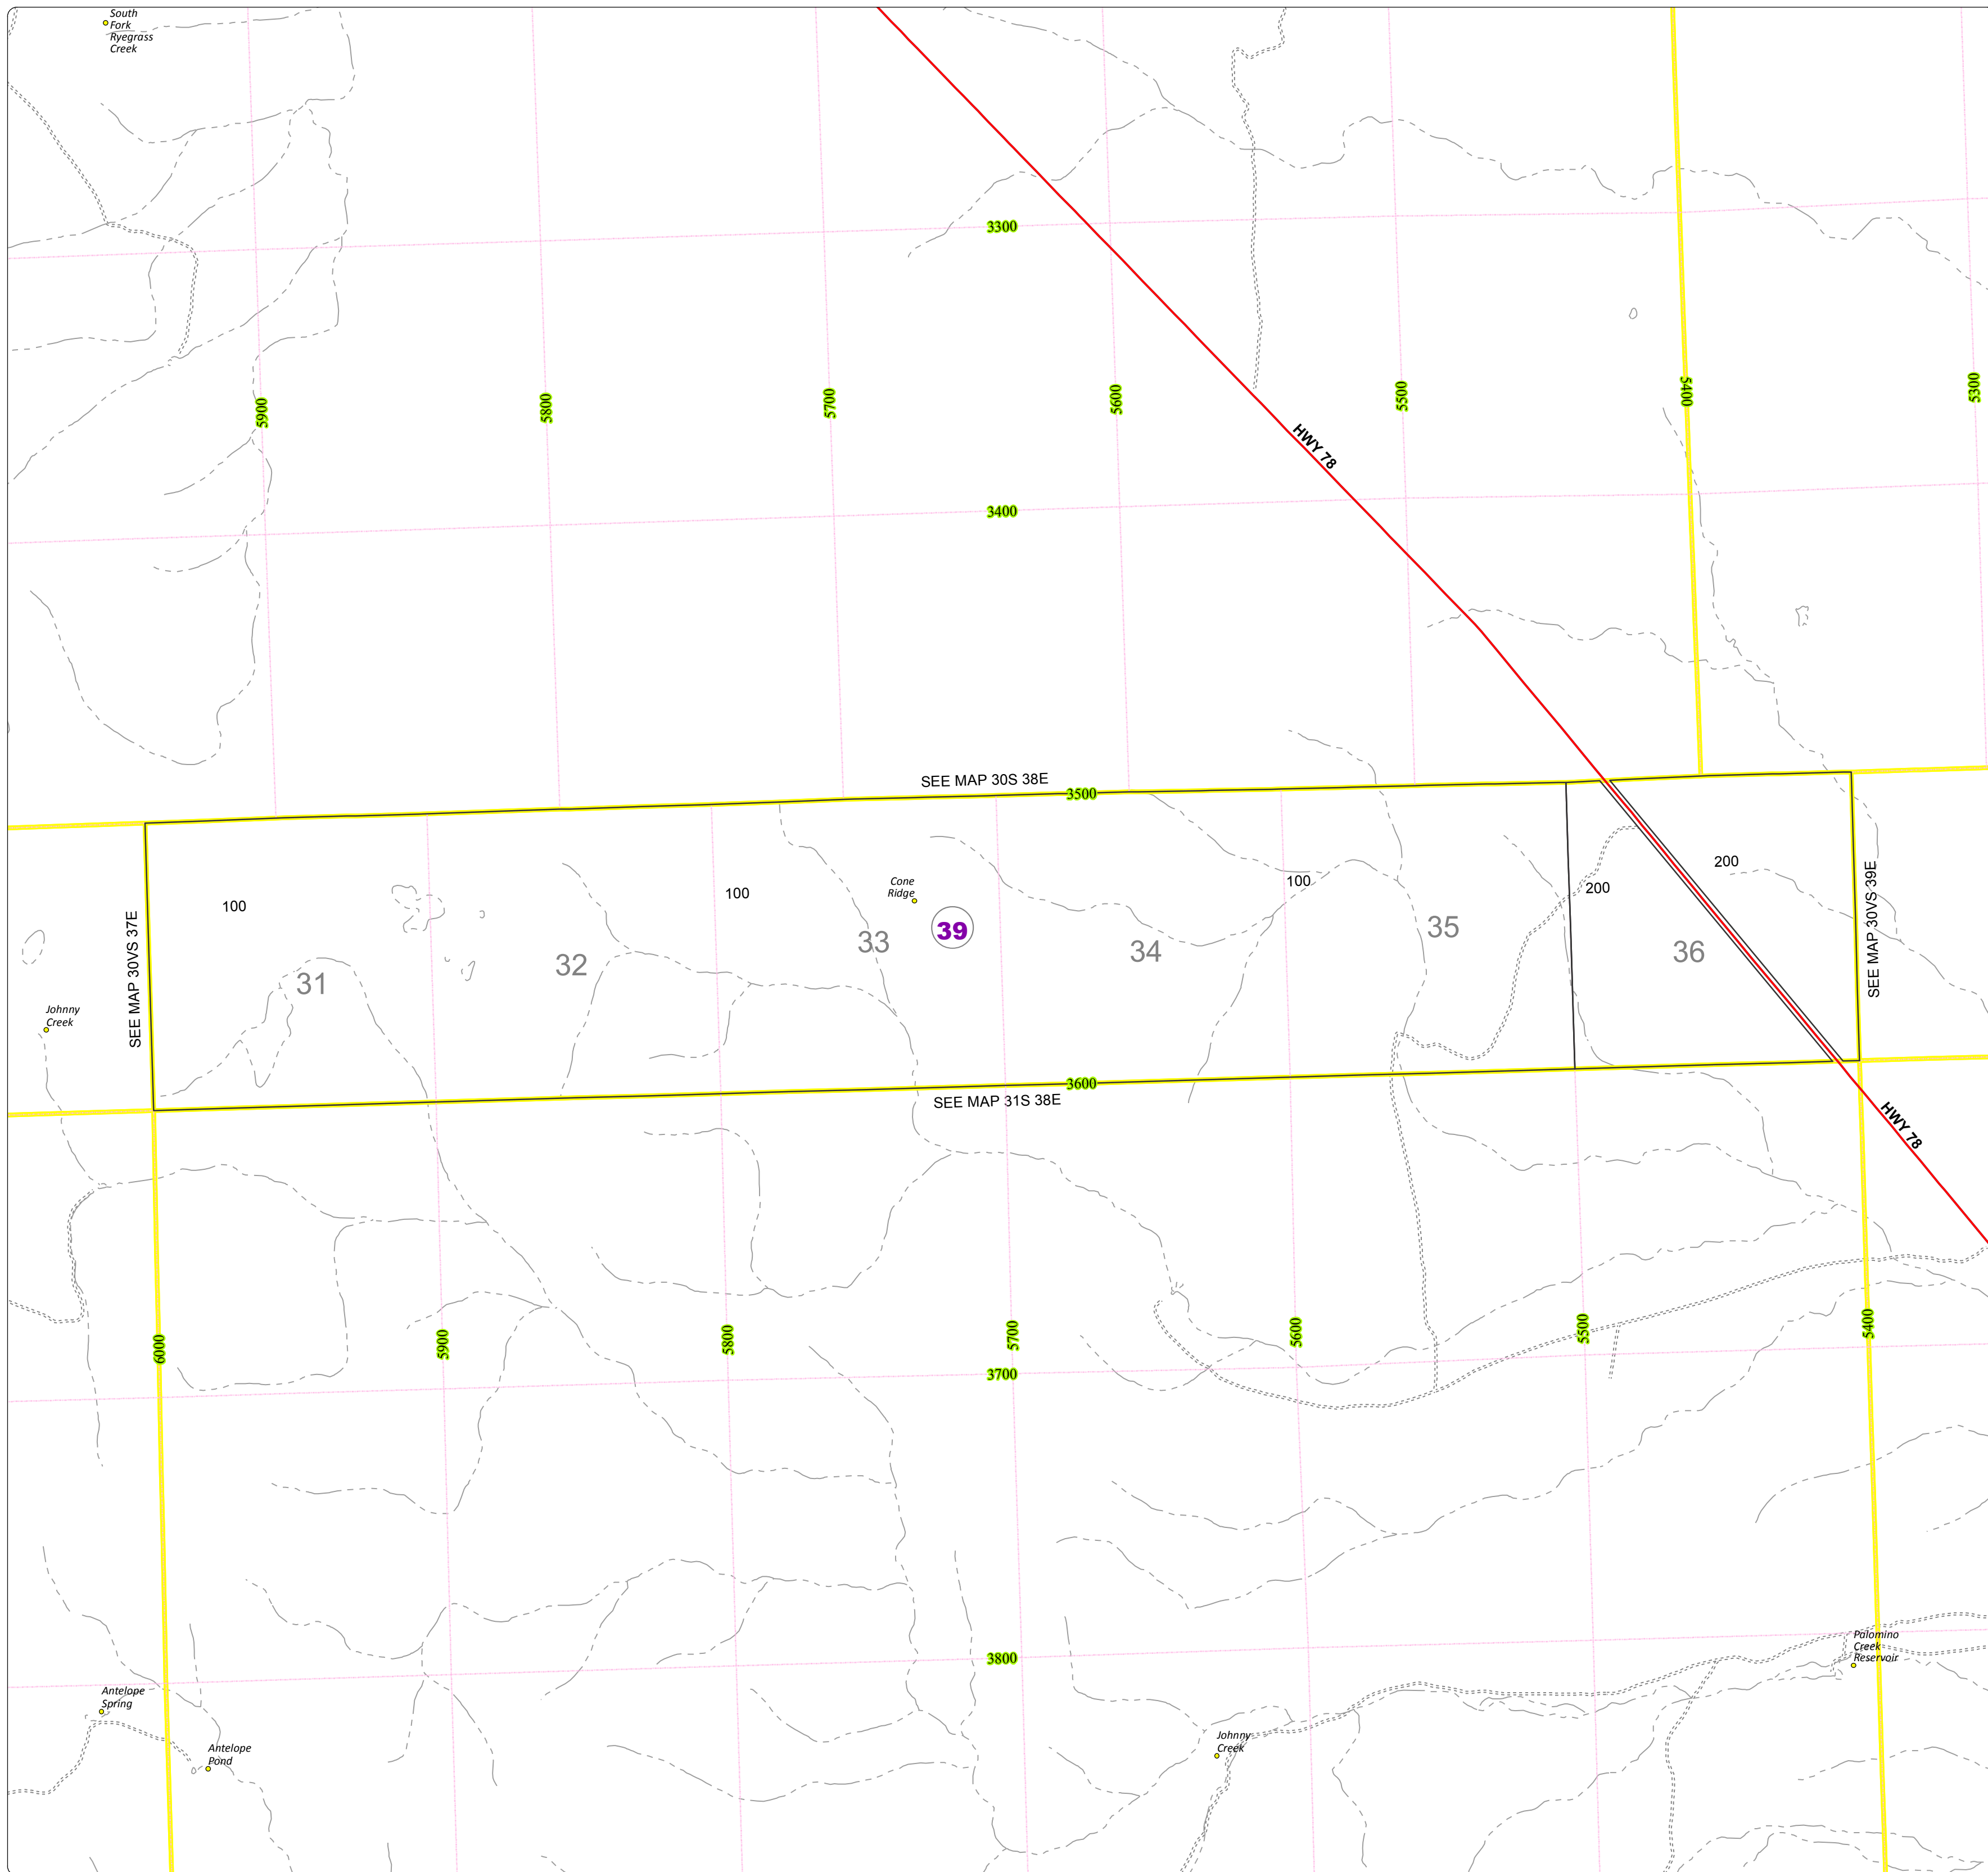

Malheur County Address Map

- Legend
- MapNumberBoundary
 - TAX CODE AREA**
 - 39 - Arock Area / Burns Junction

DISCLAIMER
This information is not intended for use as an address locator and it should be noted that not all county address will be found. Parcels containing multiple addresses may only display a single address as recorded in the Assessor's database. This public information should be accepted and used by the recipient with the understanding that the data received from multiple sources was developed and collected for **assessment purpose only**.

GL2016

30VS38E