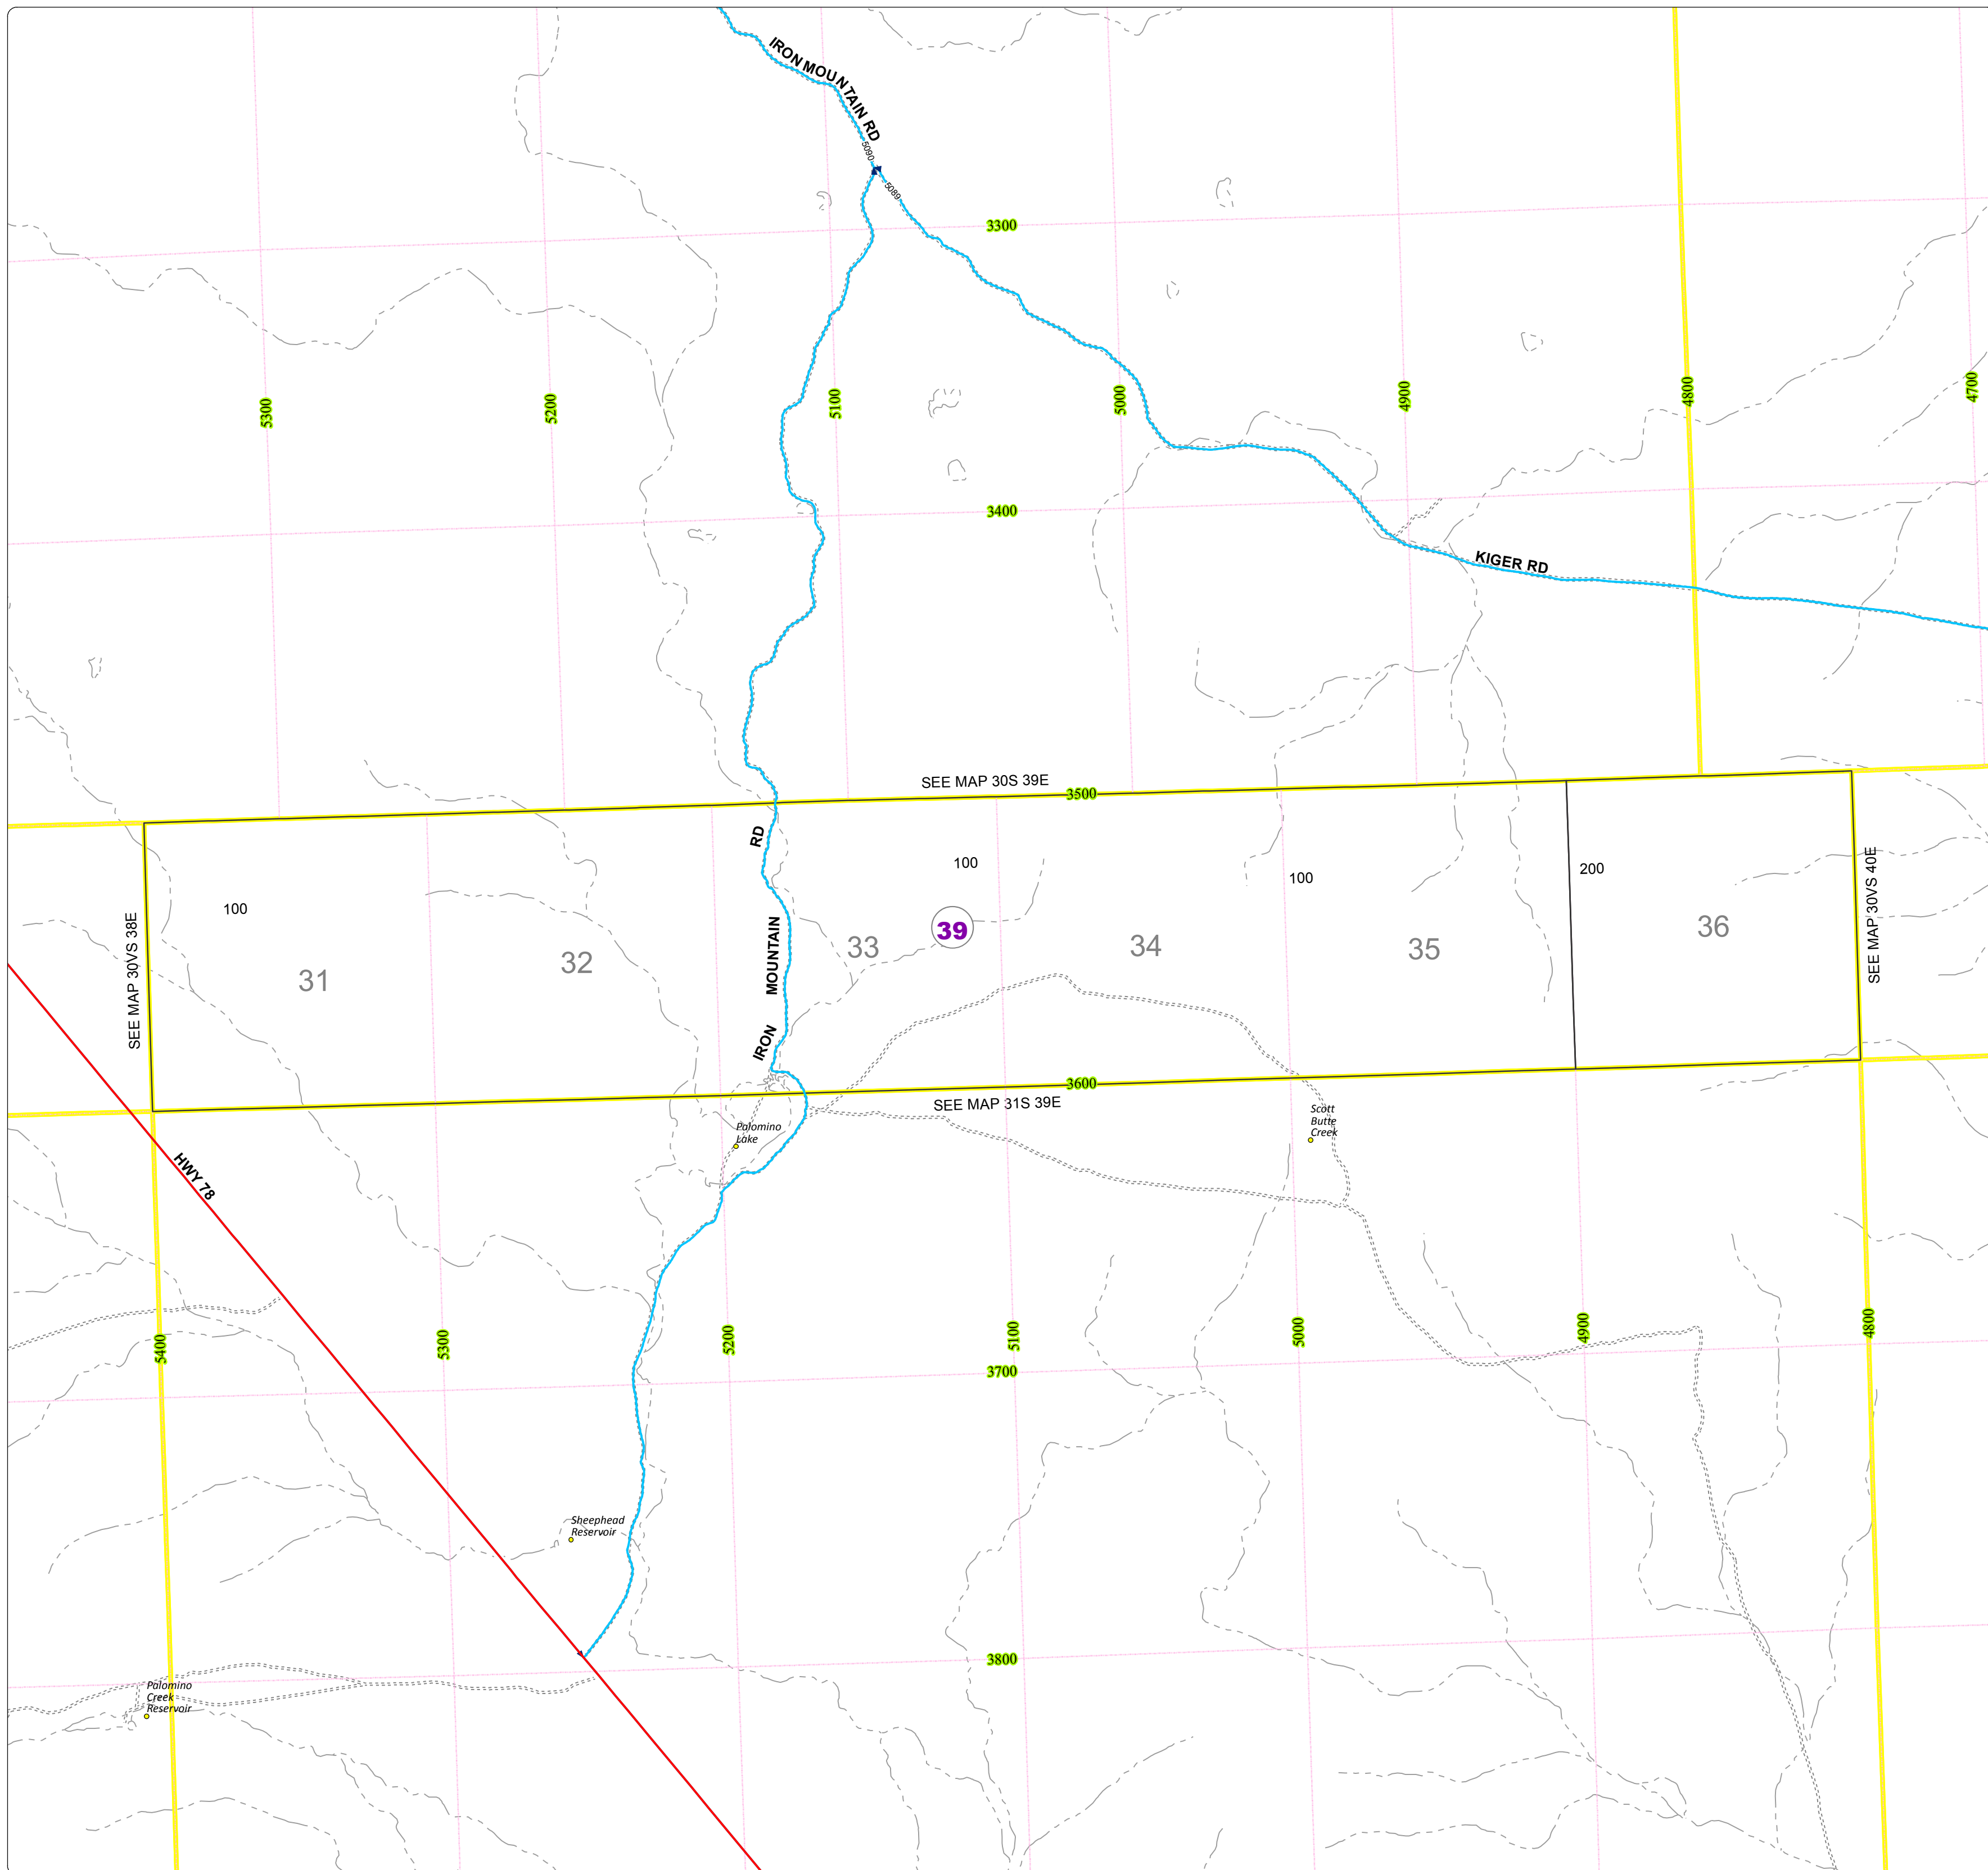

# Malheur County Address Map

- Legend
- MapNumberBoundary
  - TAX CODE AREA
  - 39 - Arock Area / Burns Junction

**DISCLAIMER**  
This information is not intended for use as an address locator and it should be noted that not all county address will be found. Parcels containing multiple addresses may only display a single address as recorded in the Assessor's database. This public information should be accepted and used by the recipient with the understanding that the data received from multiple sources was developed and collected for assessment purpose only.

## 30VS39E