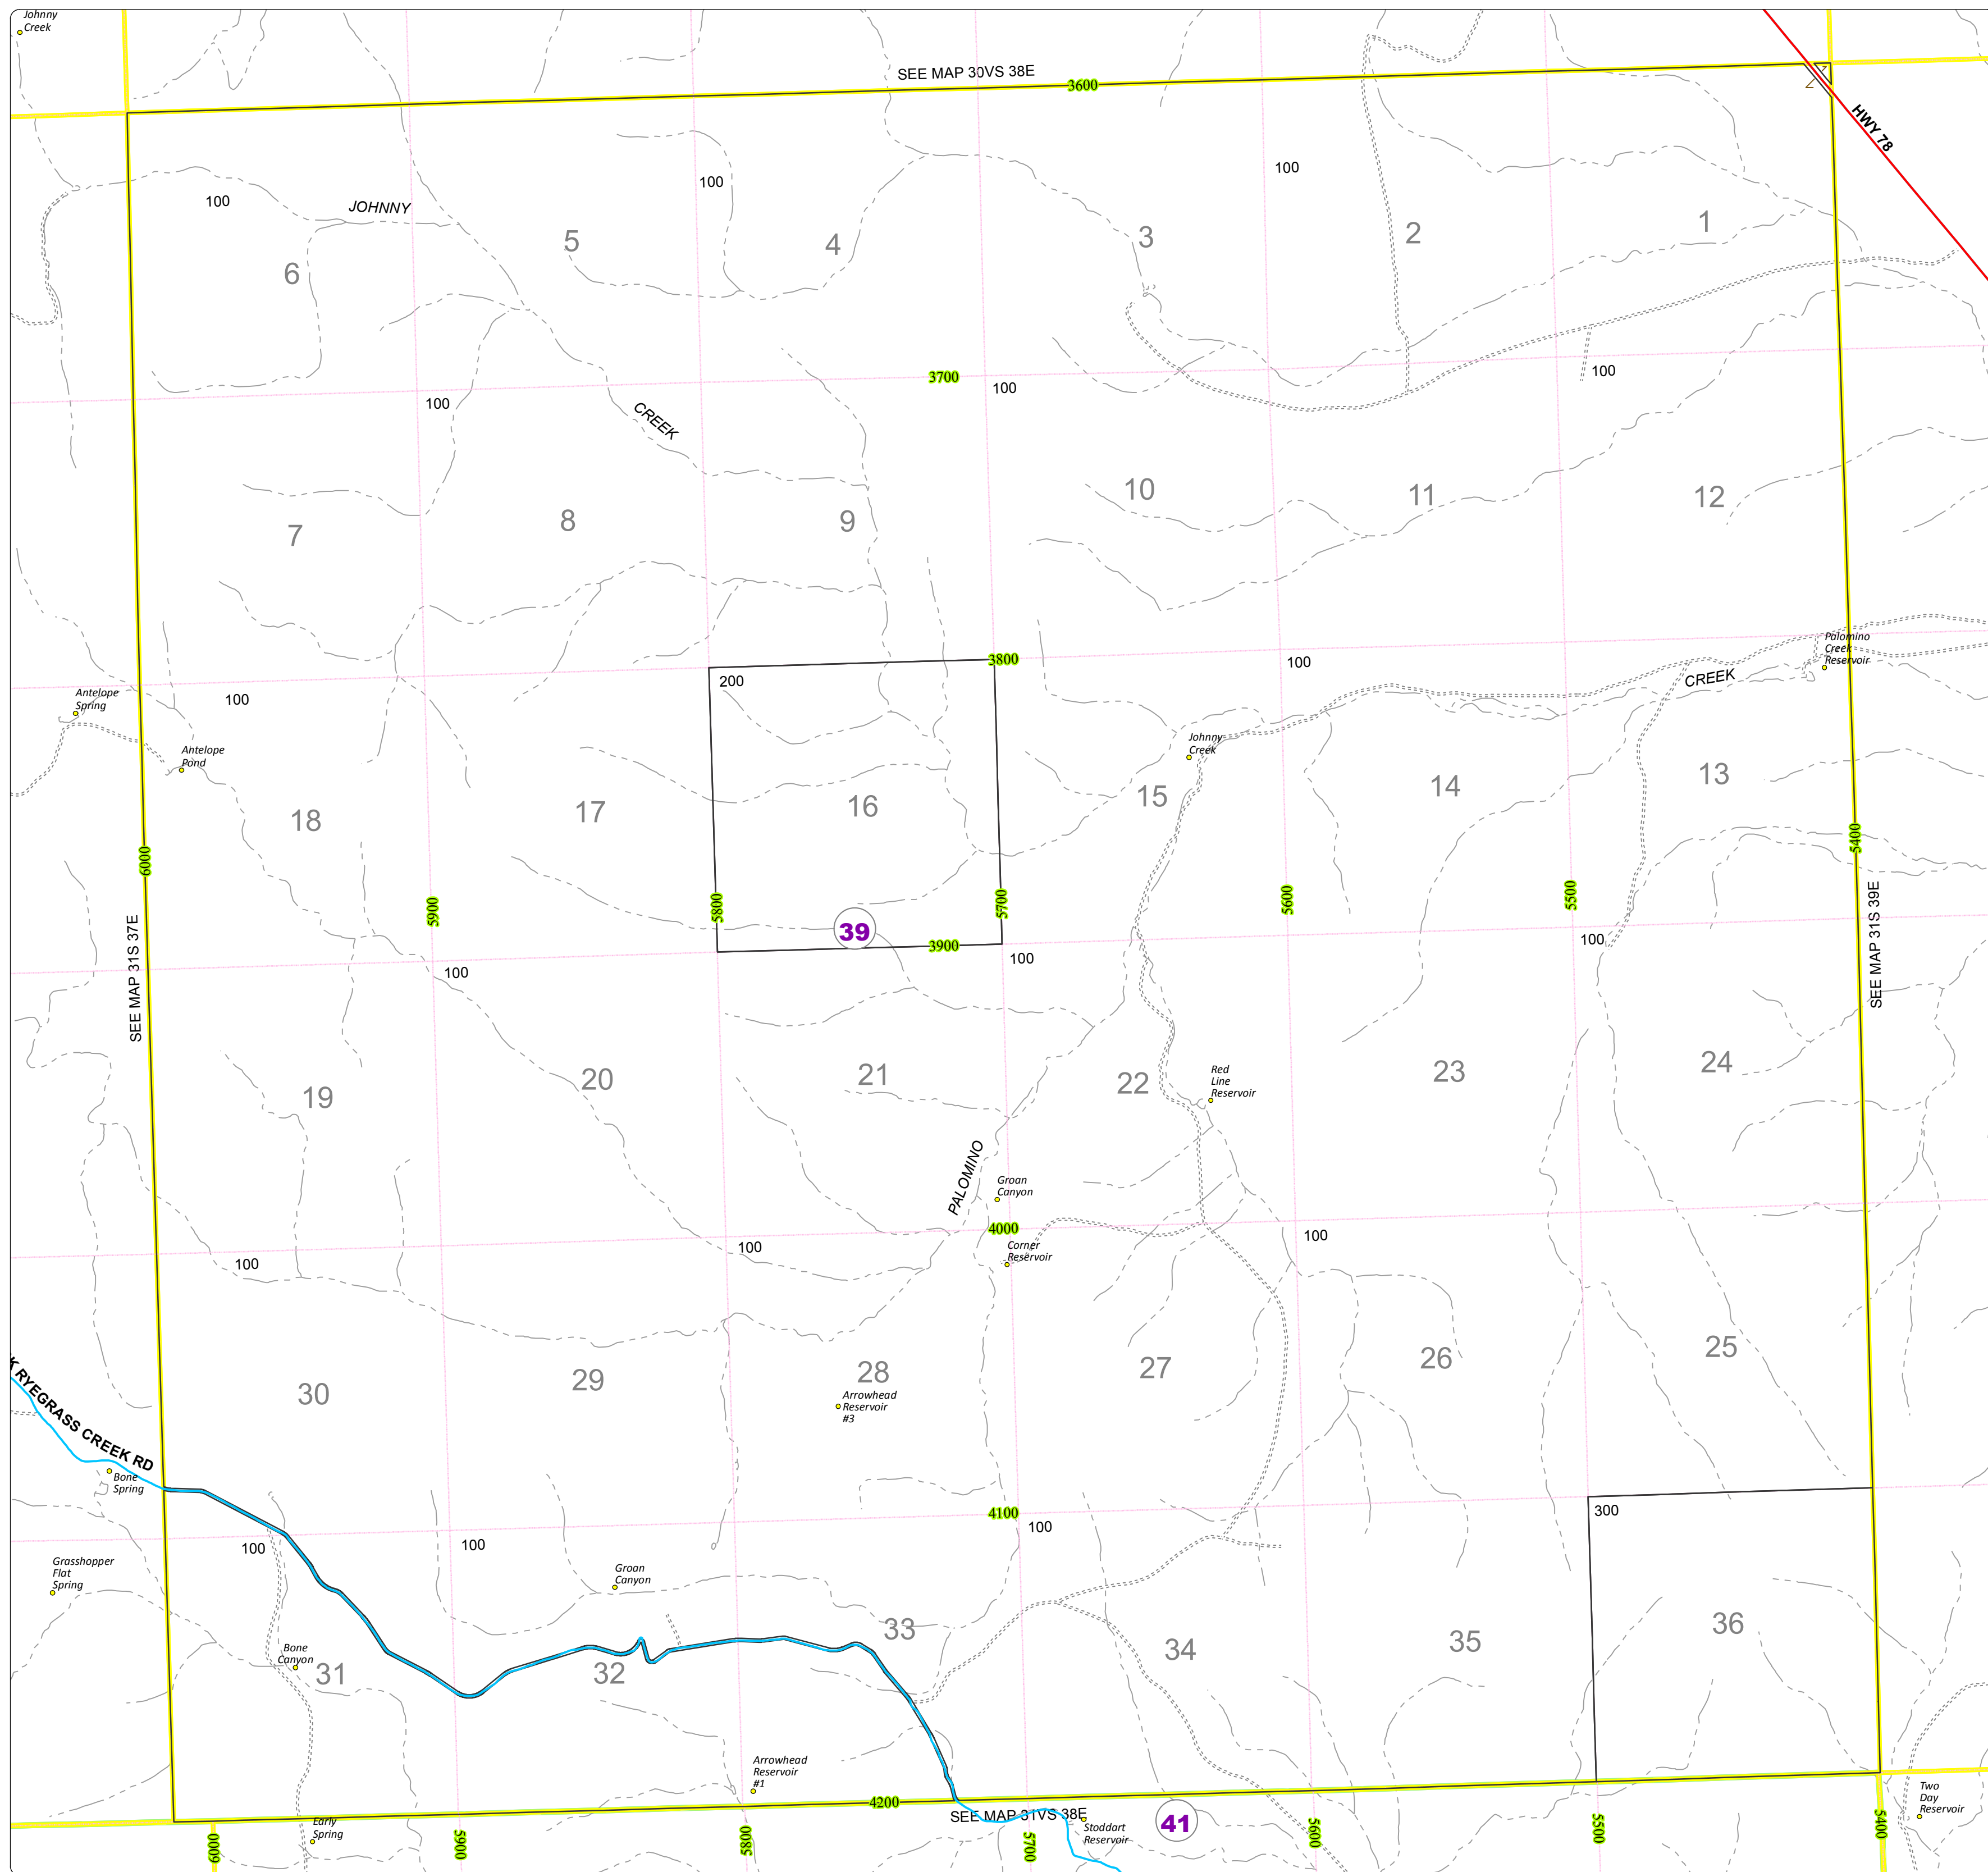

Malheur County Address Map

- Legend
- MapNumberBoundary
 - TAX CODE AREA
 - 39 - Arock Area / Burns Junction

DISCLAIMER
This information is not intended for use as an address locator and it should be noted that not all county address will be found. Parcels containing multiple addresses may only display a single address as recorded in the Assessor's database. This public information should be accepted and used by the recipient with the understanding that the data received from multiple sources was developed and collected for assessment purpose only.