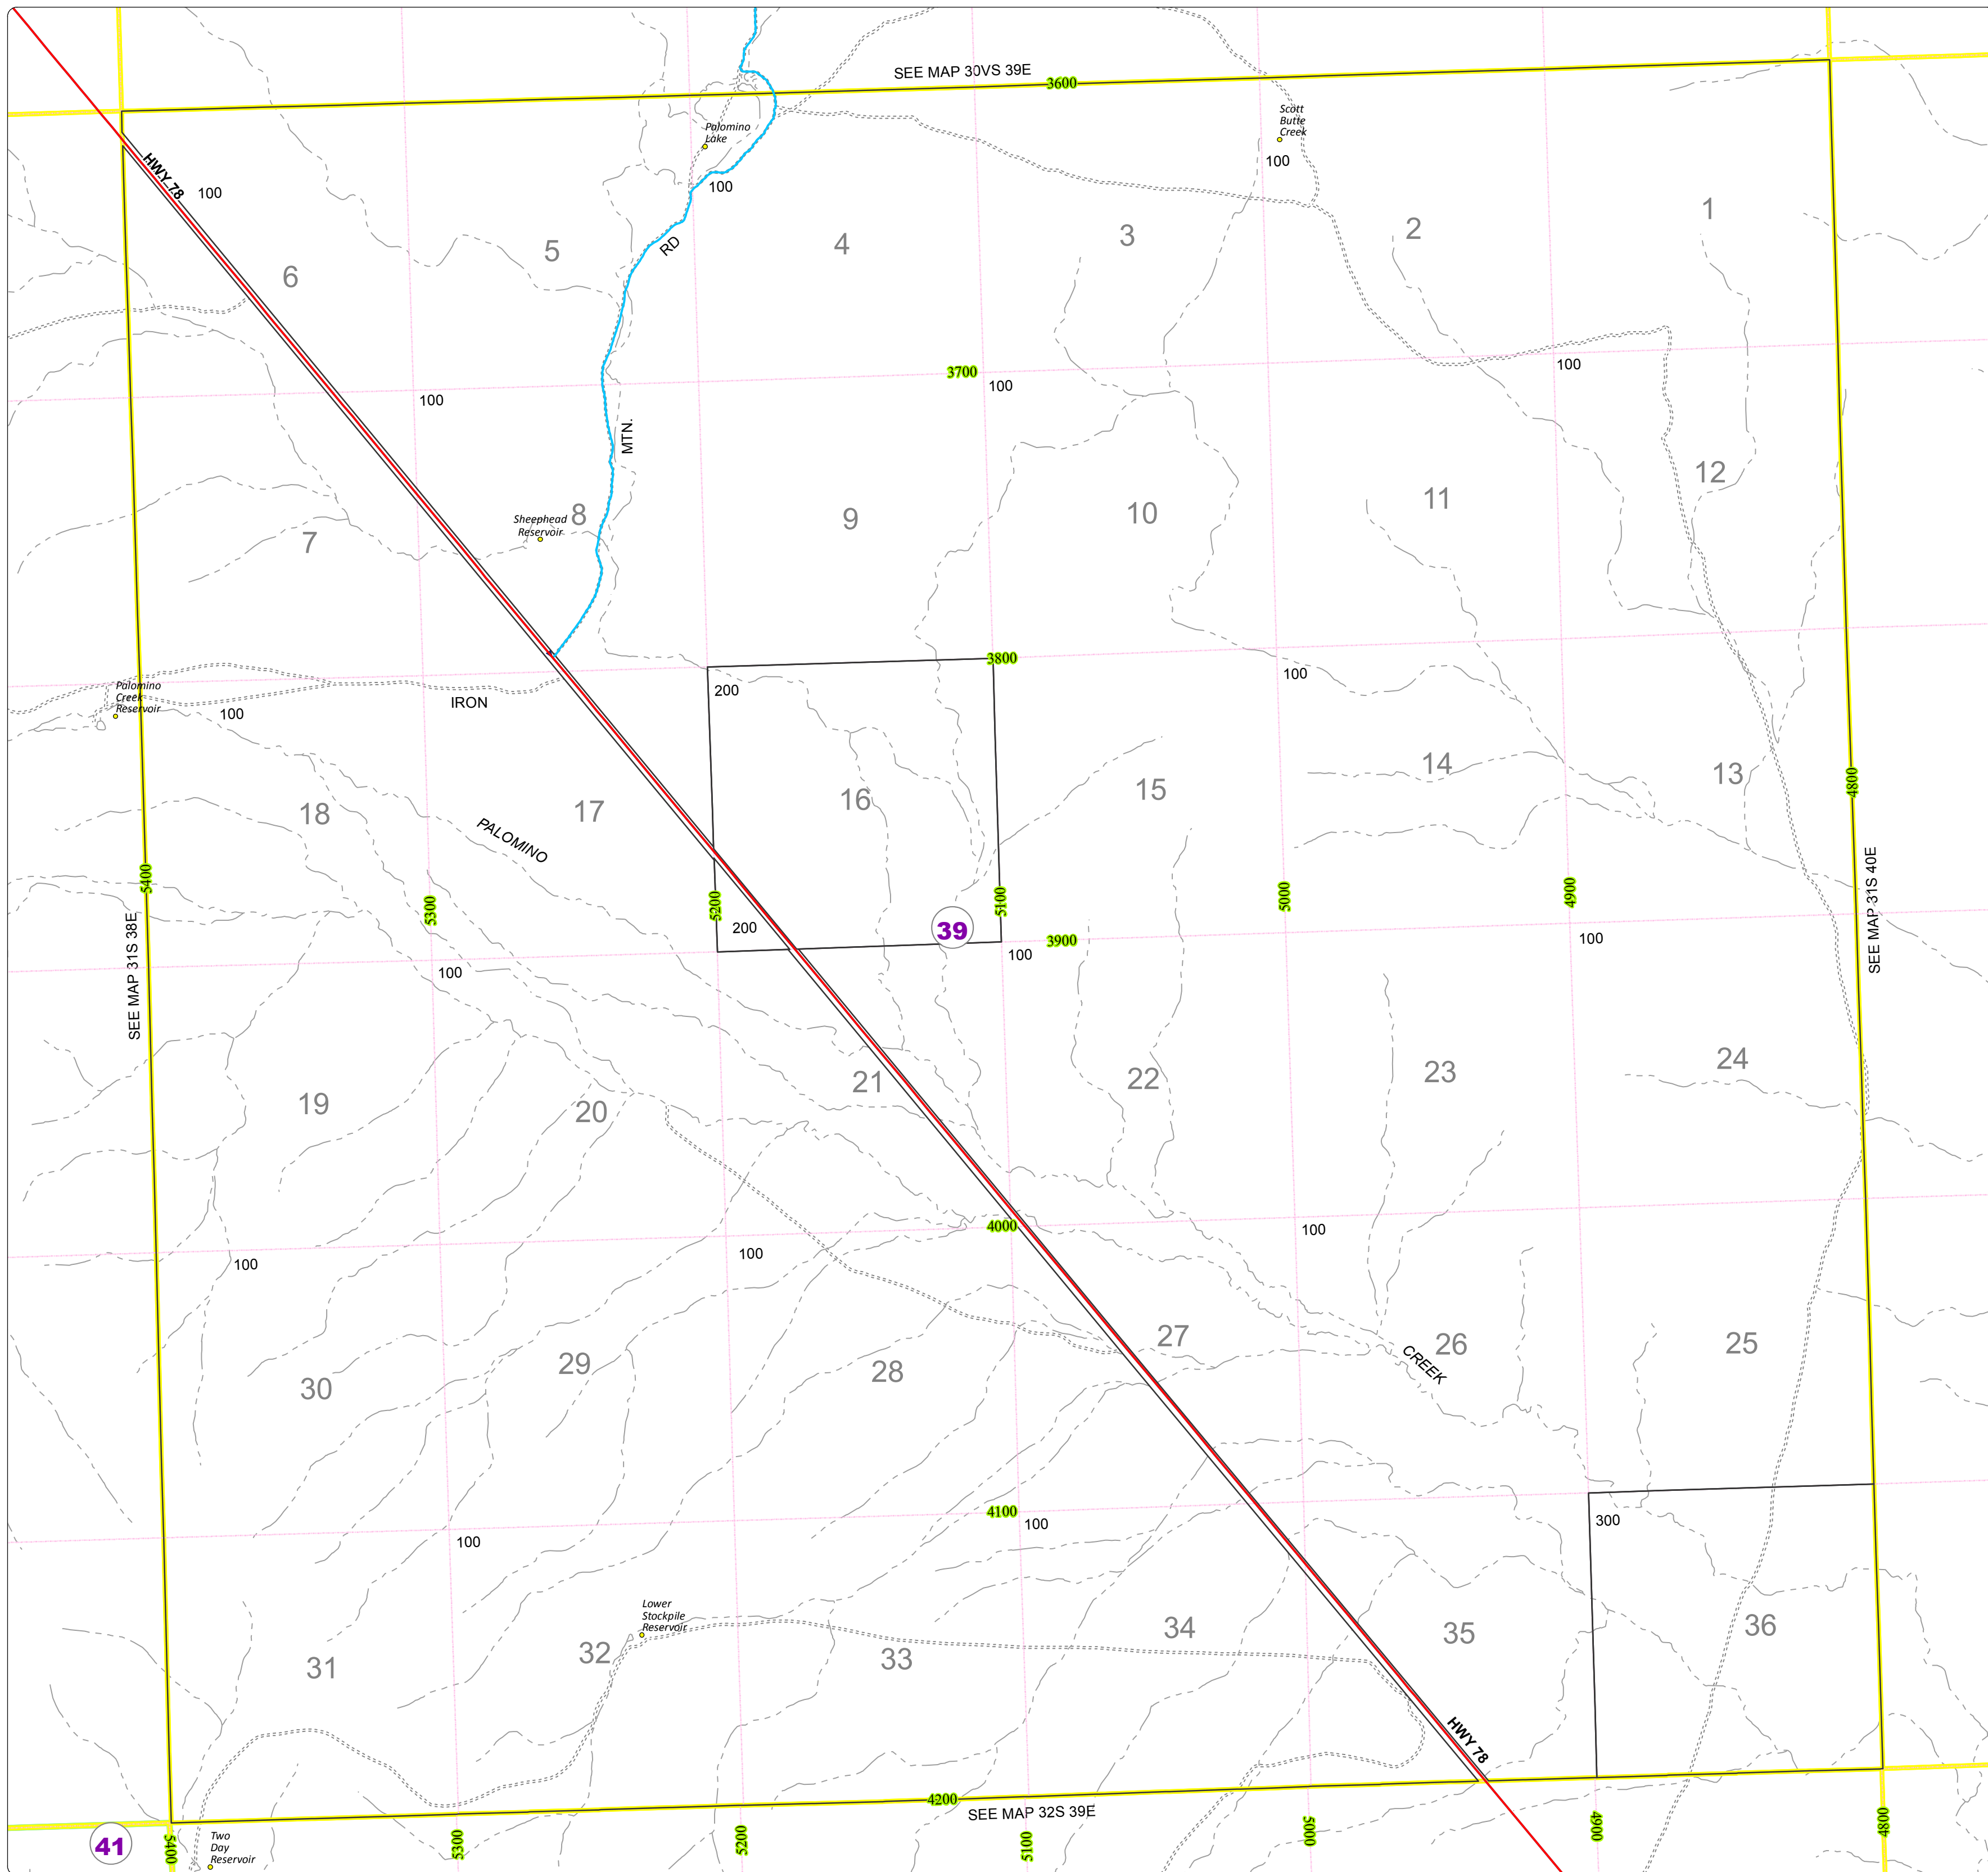

Malheur County Address Map

- Legend
- MapNumberBoundary
 - TAX CODE AREA**
 - 39 - Arock Area / Burns Junction

DISCLAIMER
This information is not intended for use as an address locator and it should be noted that not all county address will be found. Parcels containing multiple addresses may only display a single address as recorded in the Assessor's database. This public information should be accepted and used by the recipient with the understanding that the data received from multiple sources was developed and collected for assessment purpose only.