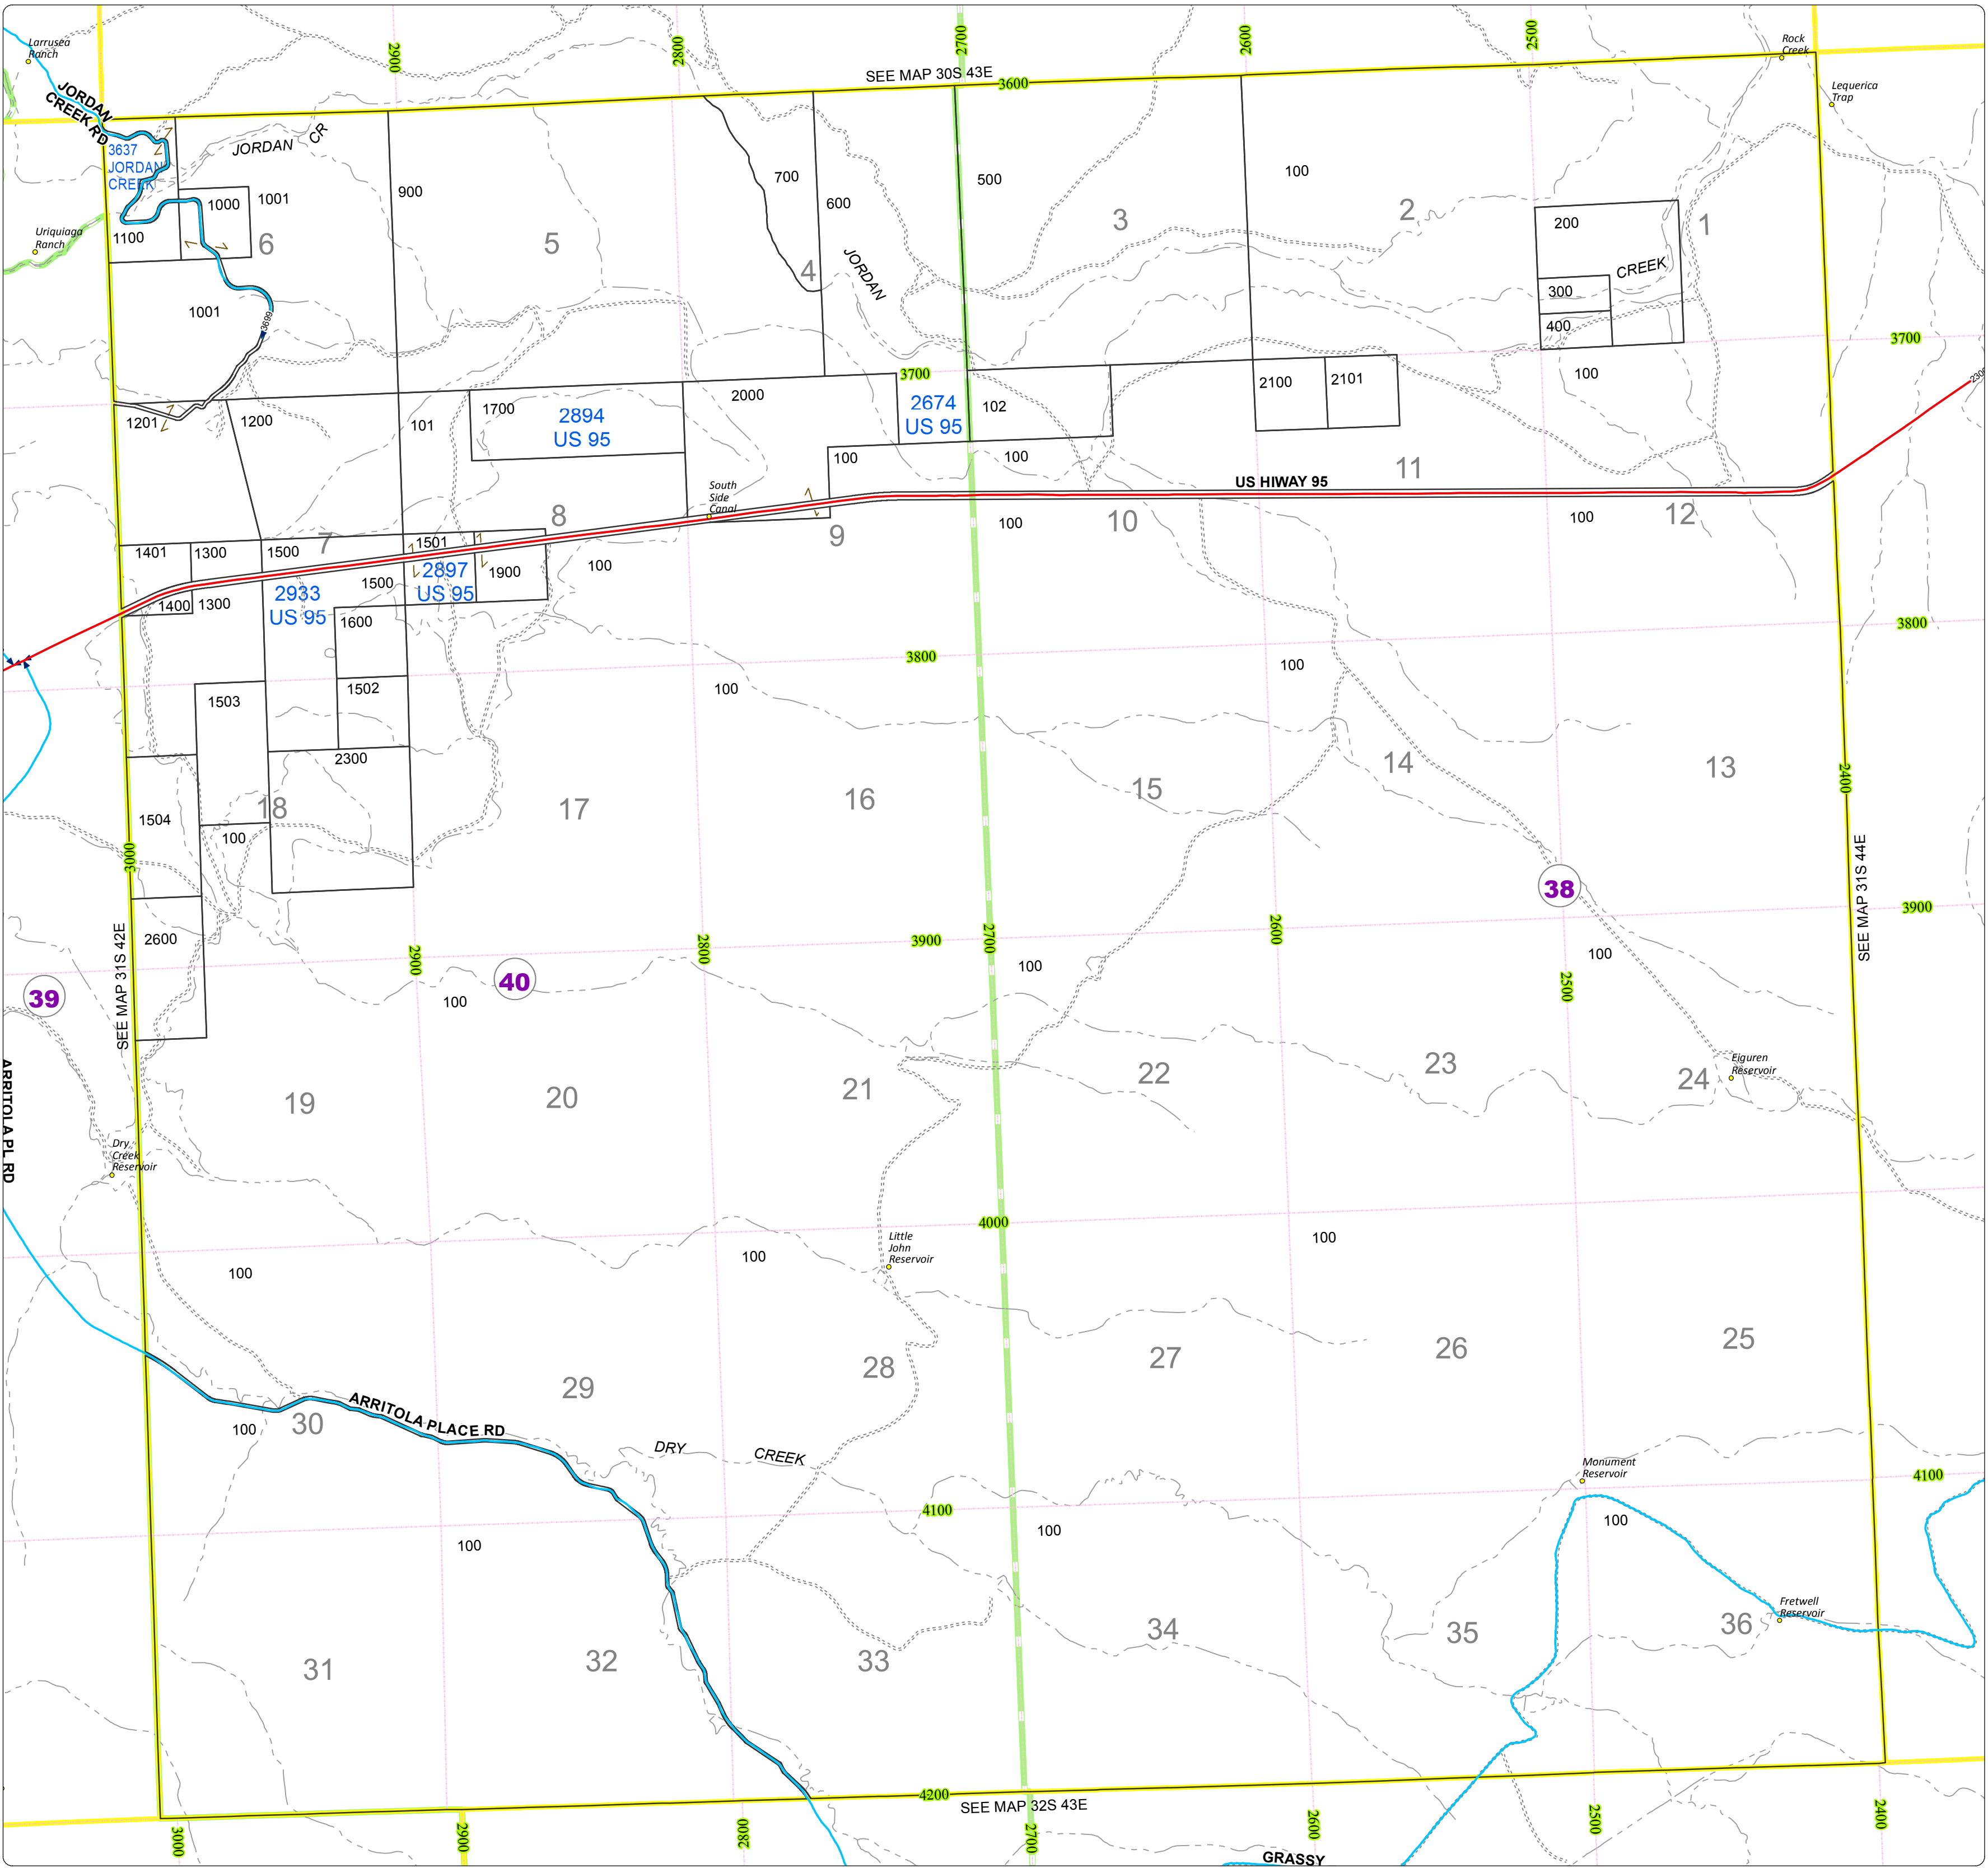

Malheur County Address Map

- Legend
- MapNumberBoundary
 - TAX CODE AREA**
 - 38 - Jordan Valley-Rural
 - 40 - Arock

DISCLAIMER
 This information is not intended for use as an address locator and it should be noted that not all county address will be found. Parcels containing multiple addresses may only display a single address as recorded in the Assessor's database. This public information should be accepted and used by the recipient with the understanding that the data received from multiple sources was developed and collected for **assessment purpose only**.