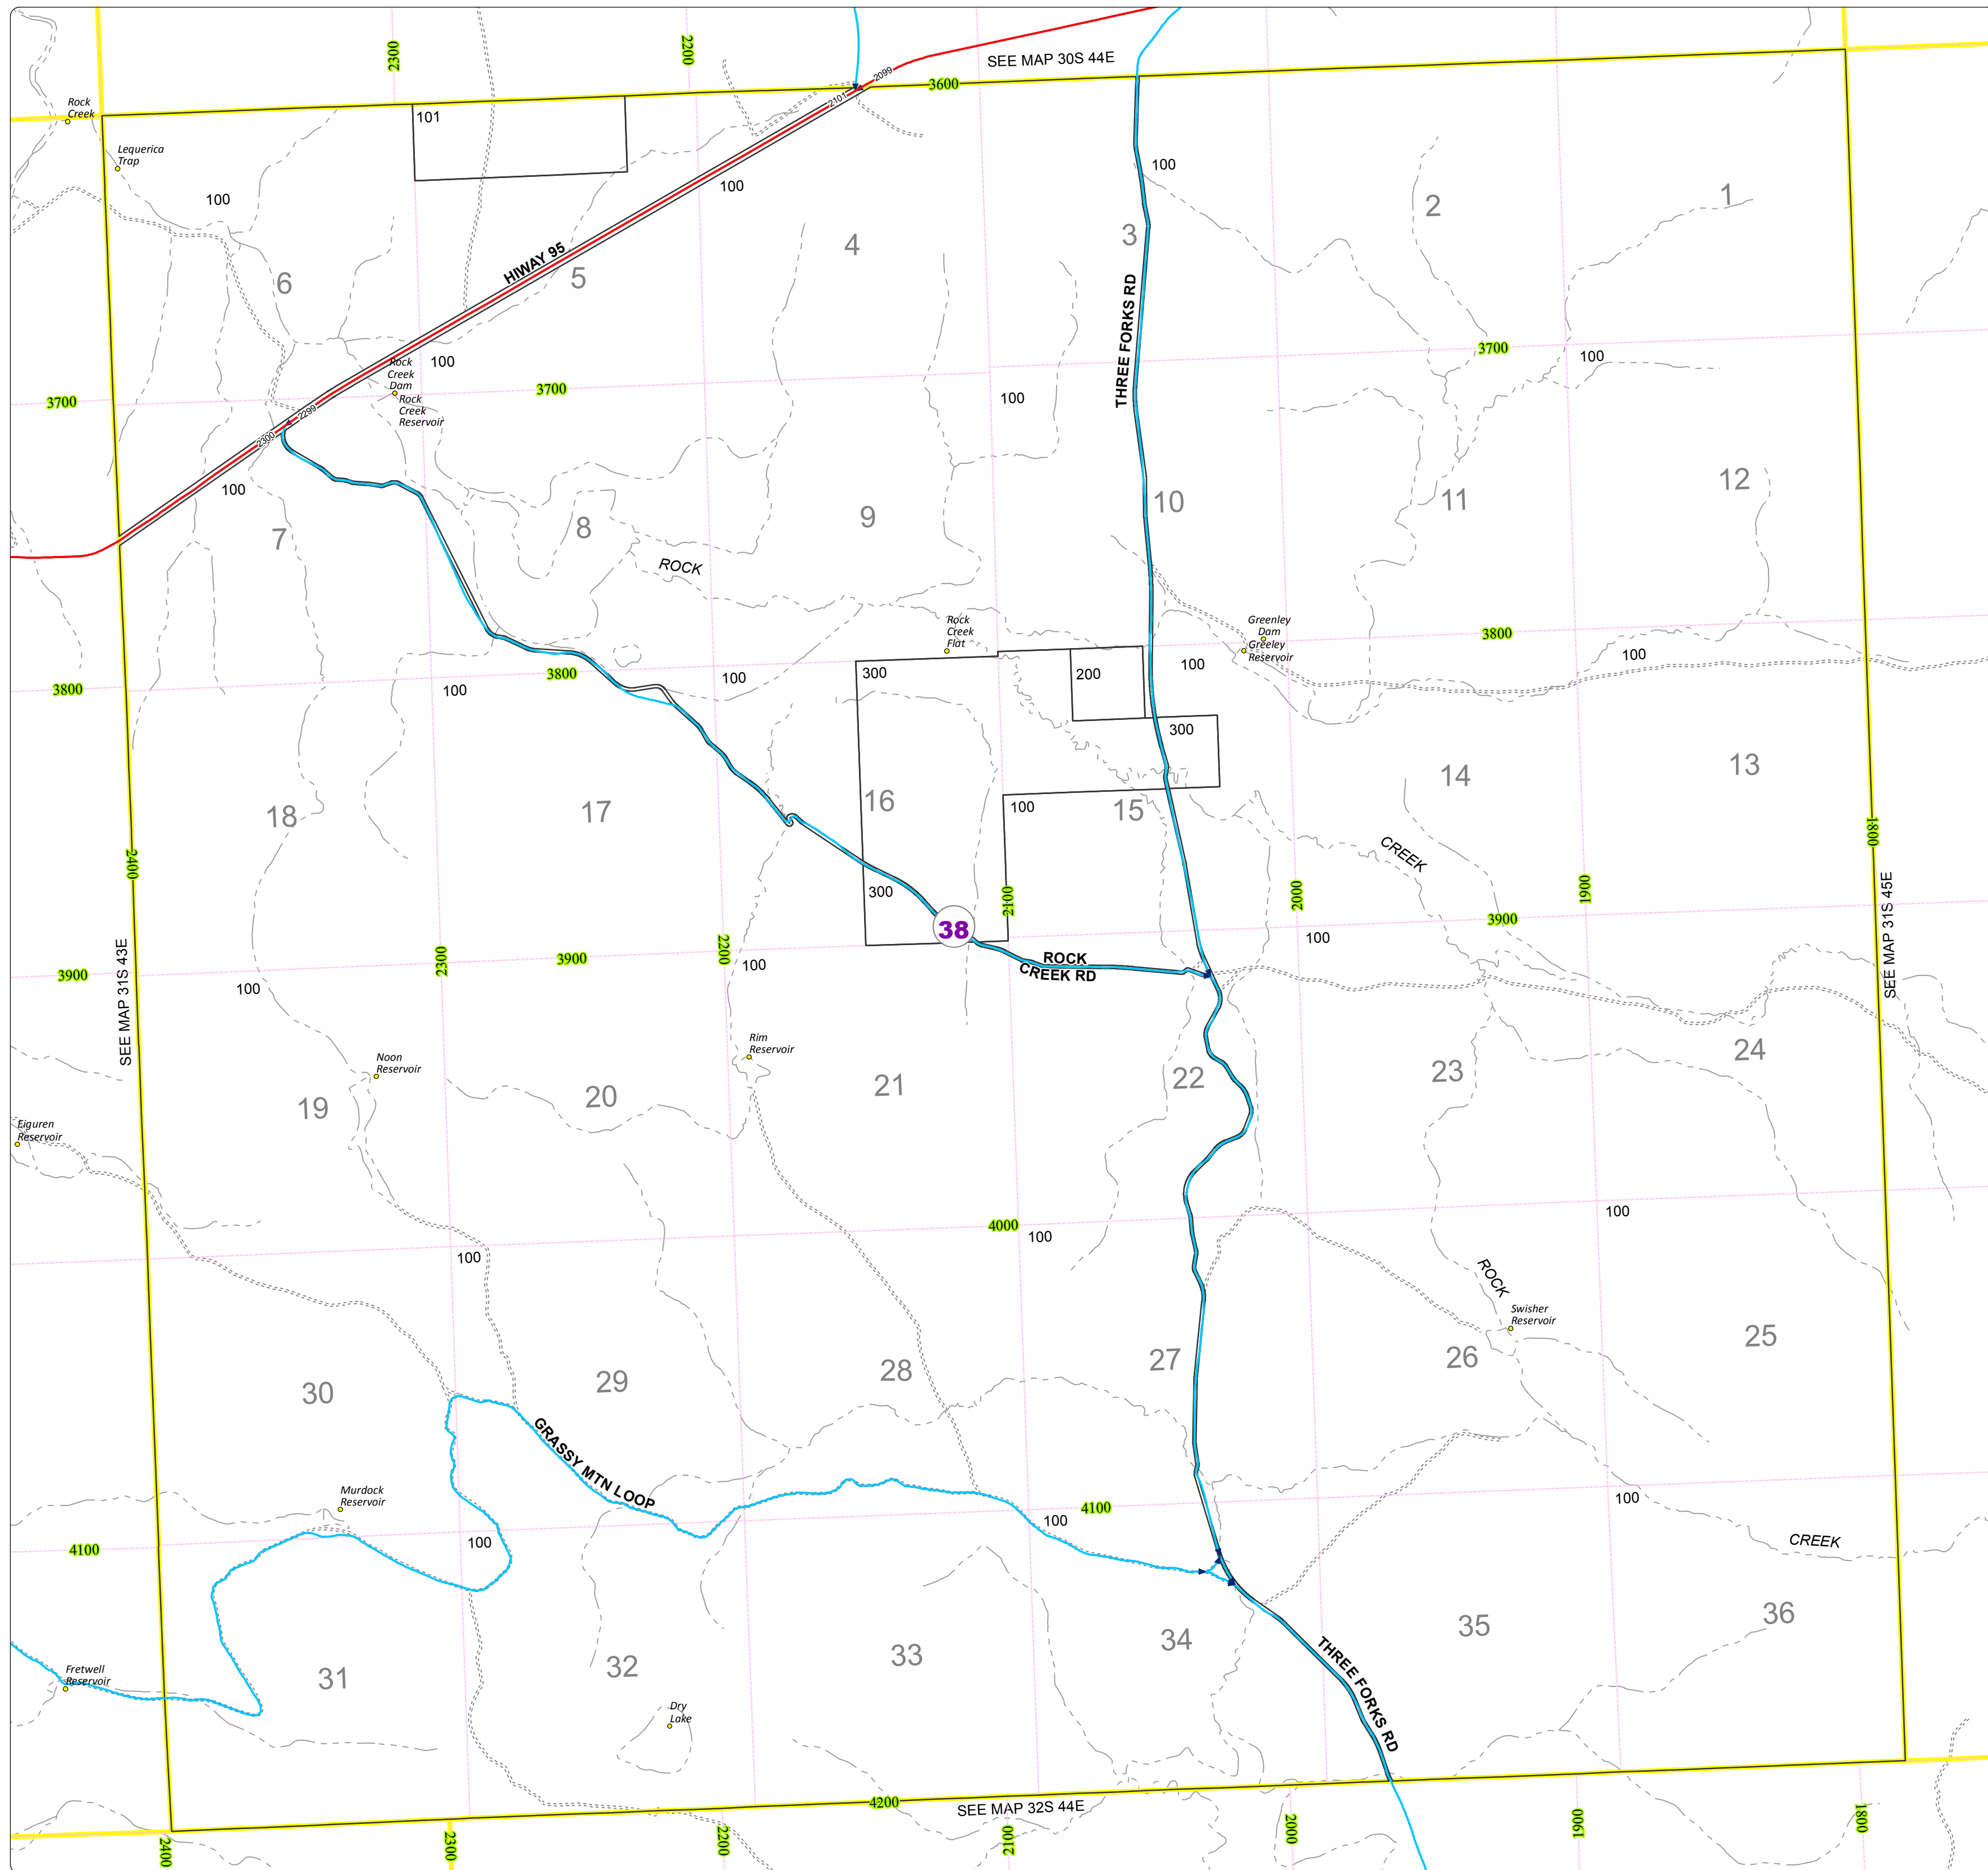

# Malheur County Address Map

- Legend
- MapNumberBoundary
  - TAX CODE AREA
  - 38 - Jordan Valley-Rural

**DISCLAIMER**  
This information is not intended for use as an address locator and it should be noted that not all county address will be found. Parcels containing multiple addresses may only display a single address as recorded in the Assessor's database. This public information should be accepted and used by the recipient with the understanding that the data received from multiple sources was developed and collected for assessment purpose only.

## 31S44E