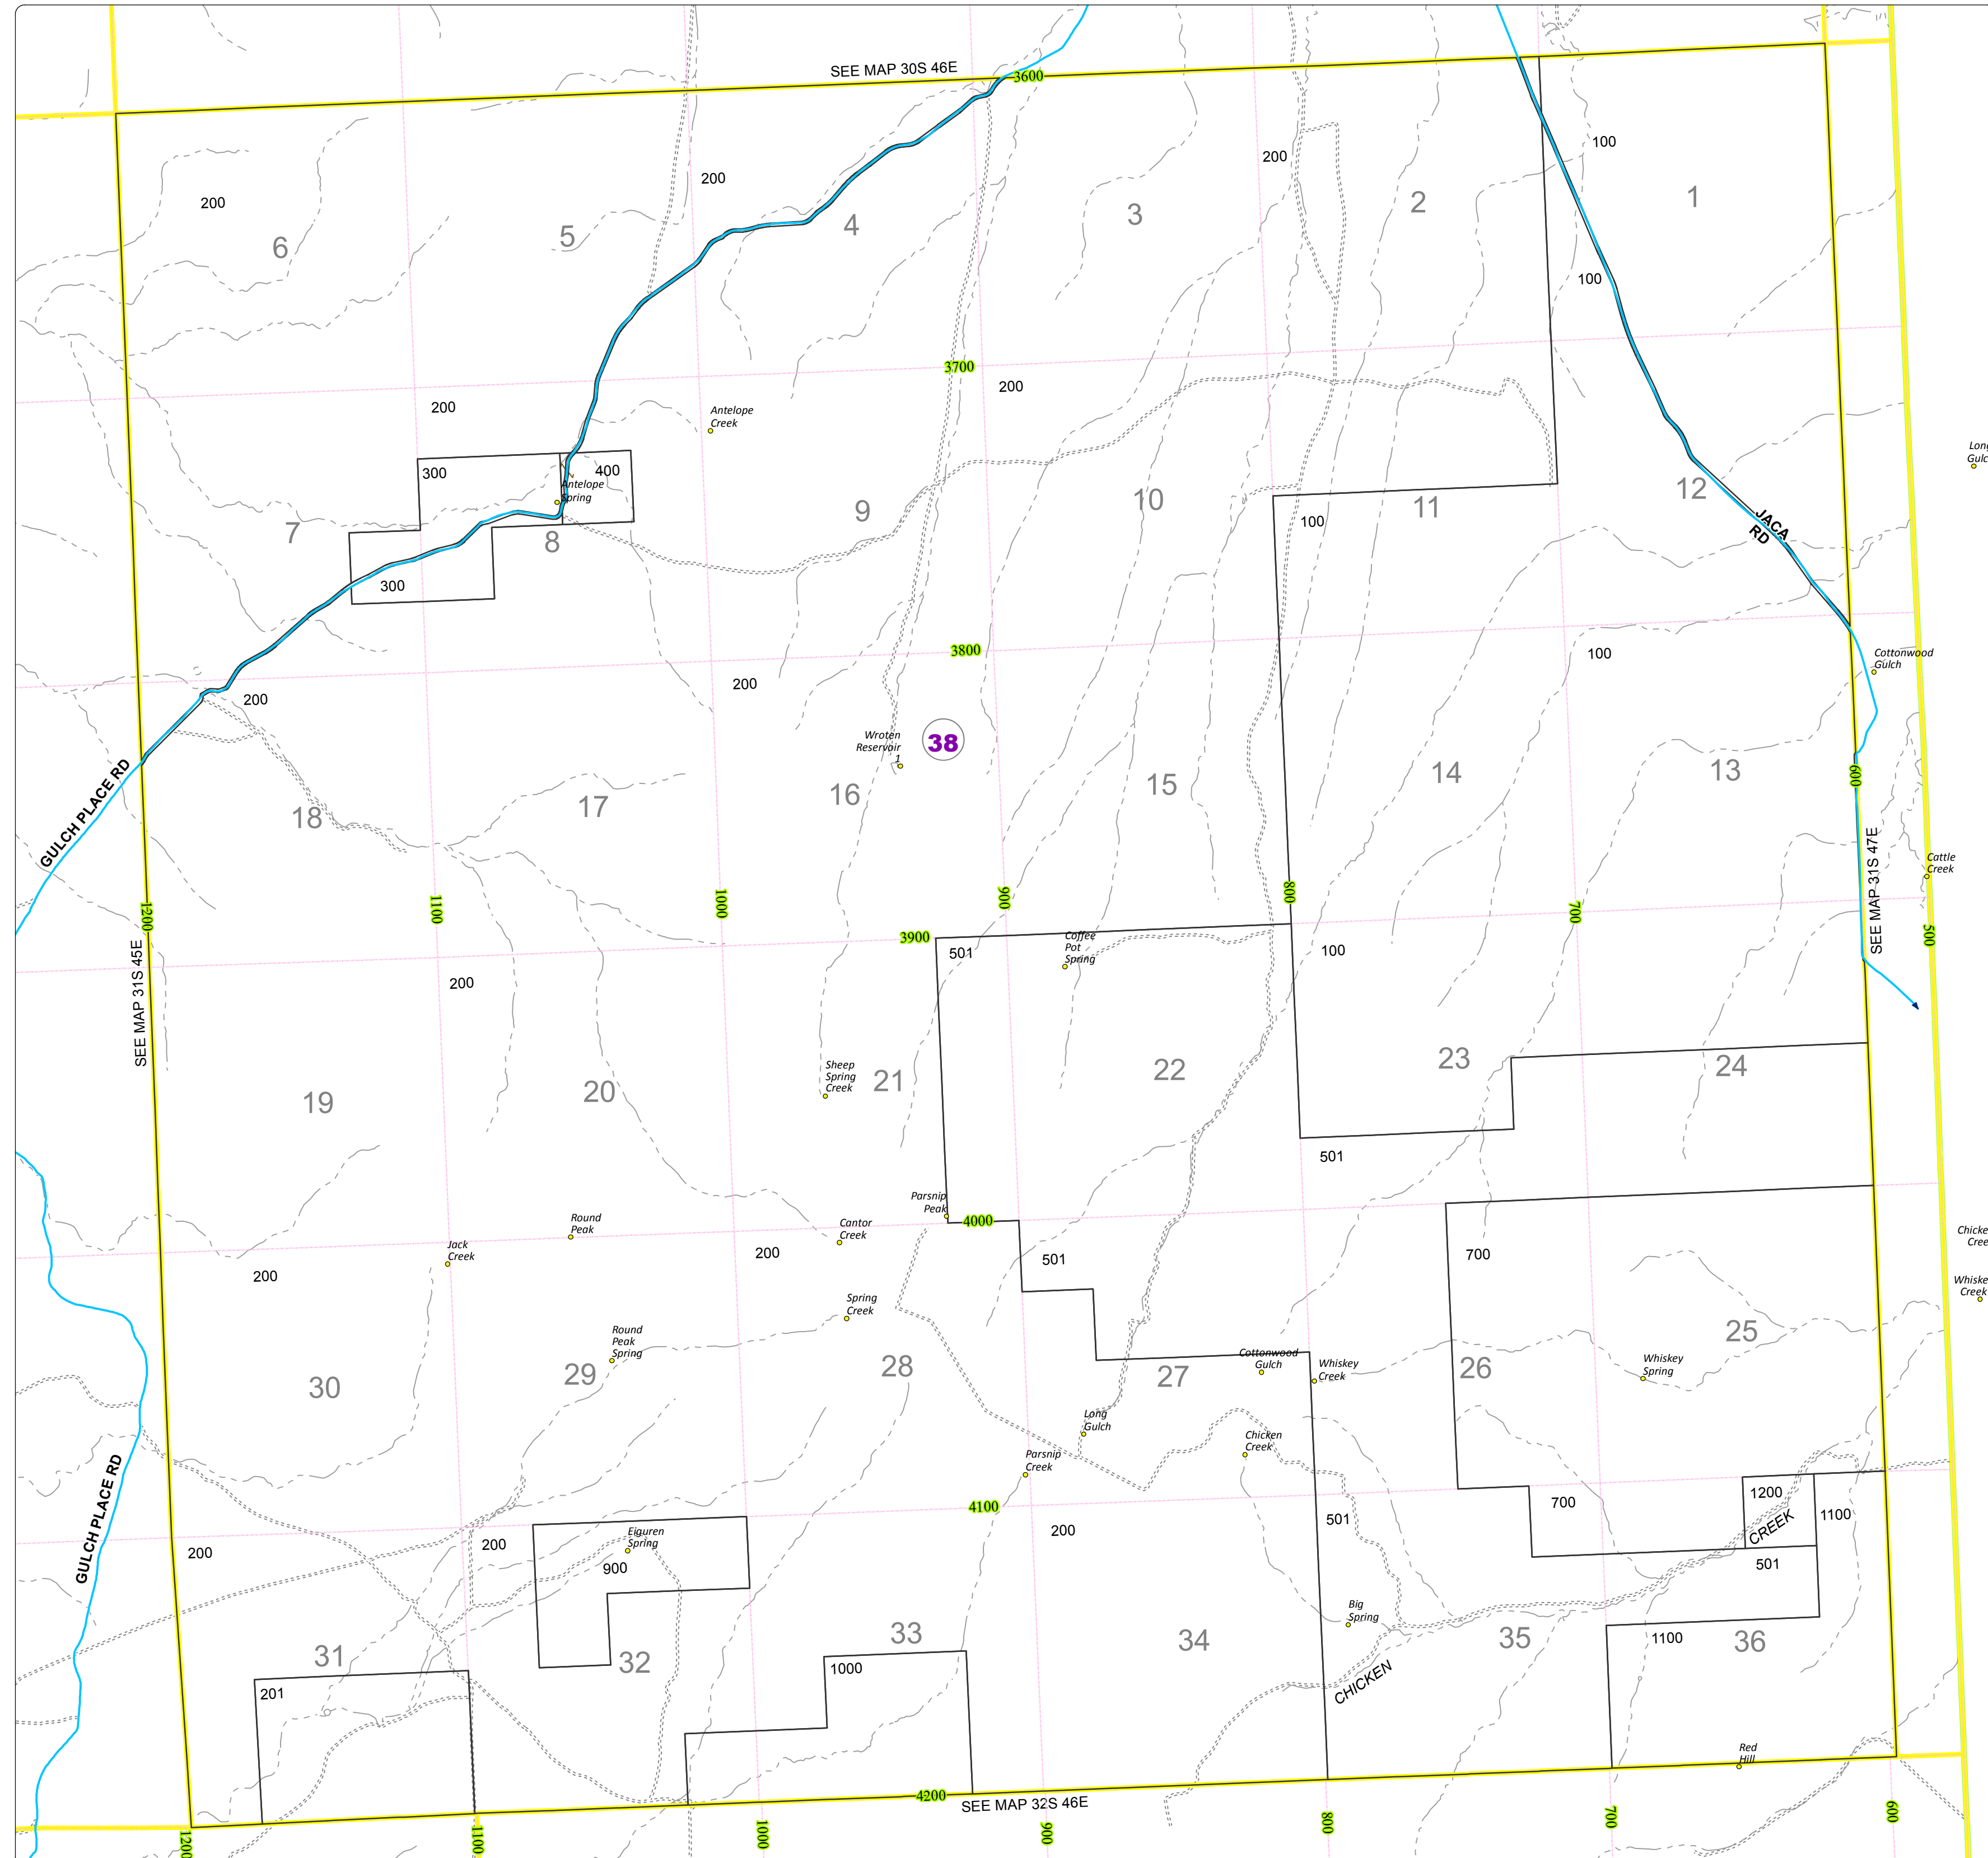

# Malheur County Address Map

- Legend
- MapNumberBoundary
  - TAX CODE AREA
  - 38 - Jordan Valley-Rural

**DISCLAIMER**  
This information is not intended for use as an address locator and it should be noted that not all county address will be found. Parcels containing multiple addresses may only display a single address as recorded in the Assessor's database. This public information should be accepted and used by the recipient with the understanding that the data received from multiple sources was developed and collected for assessment purpose only.

## 31S46E