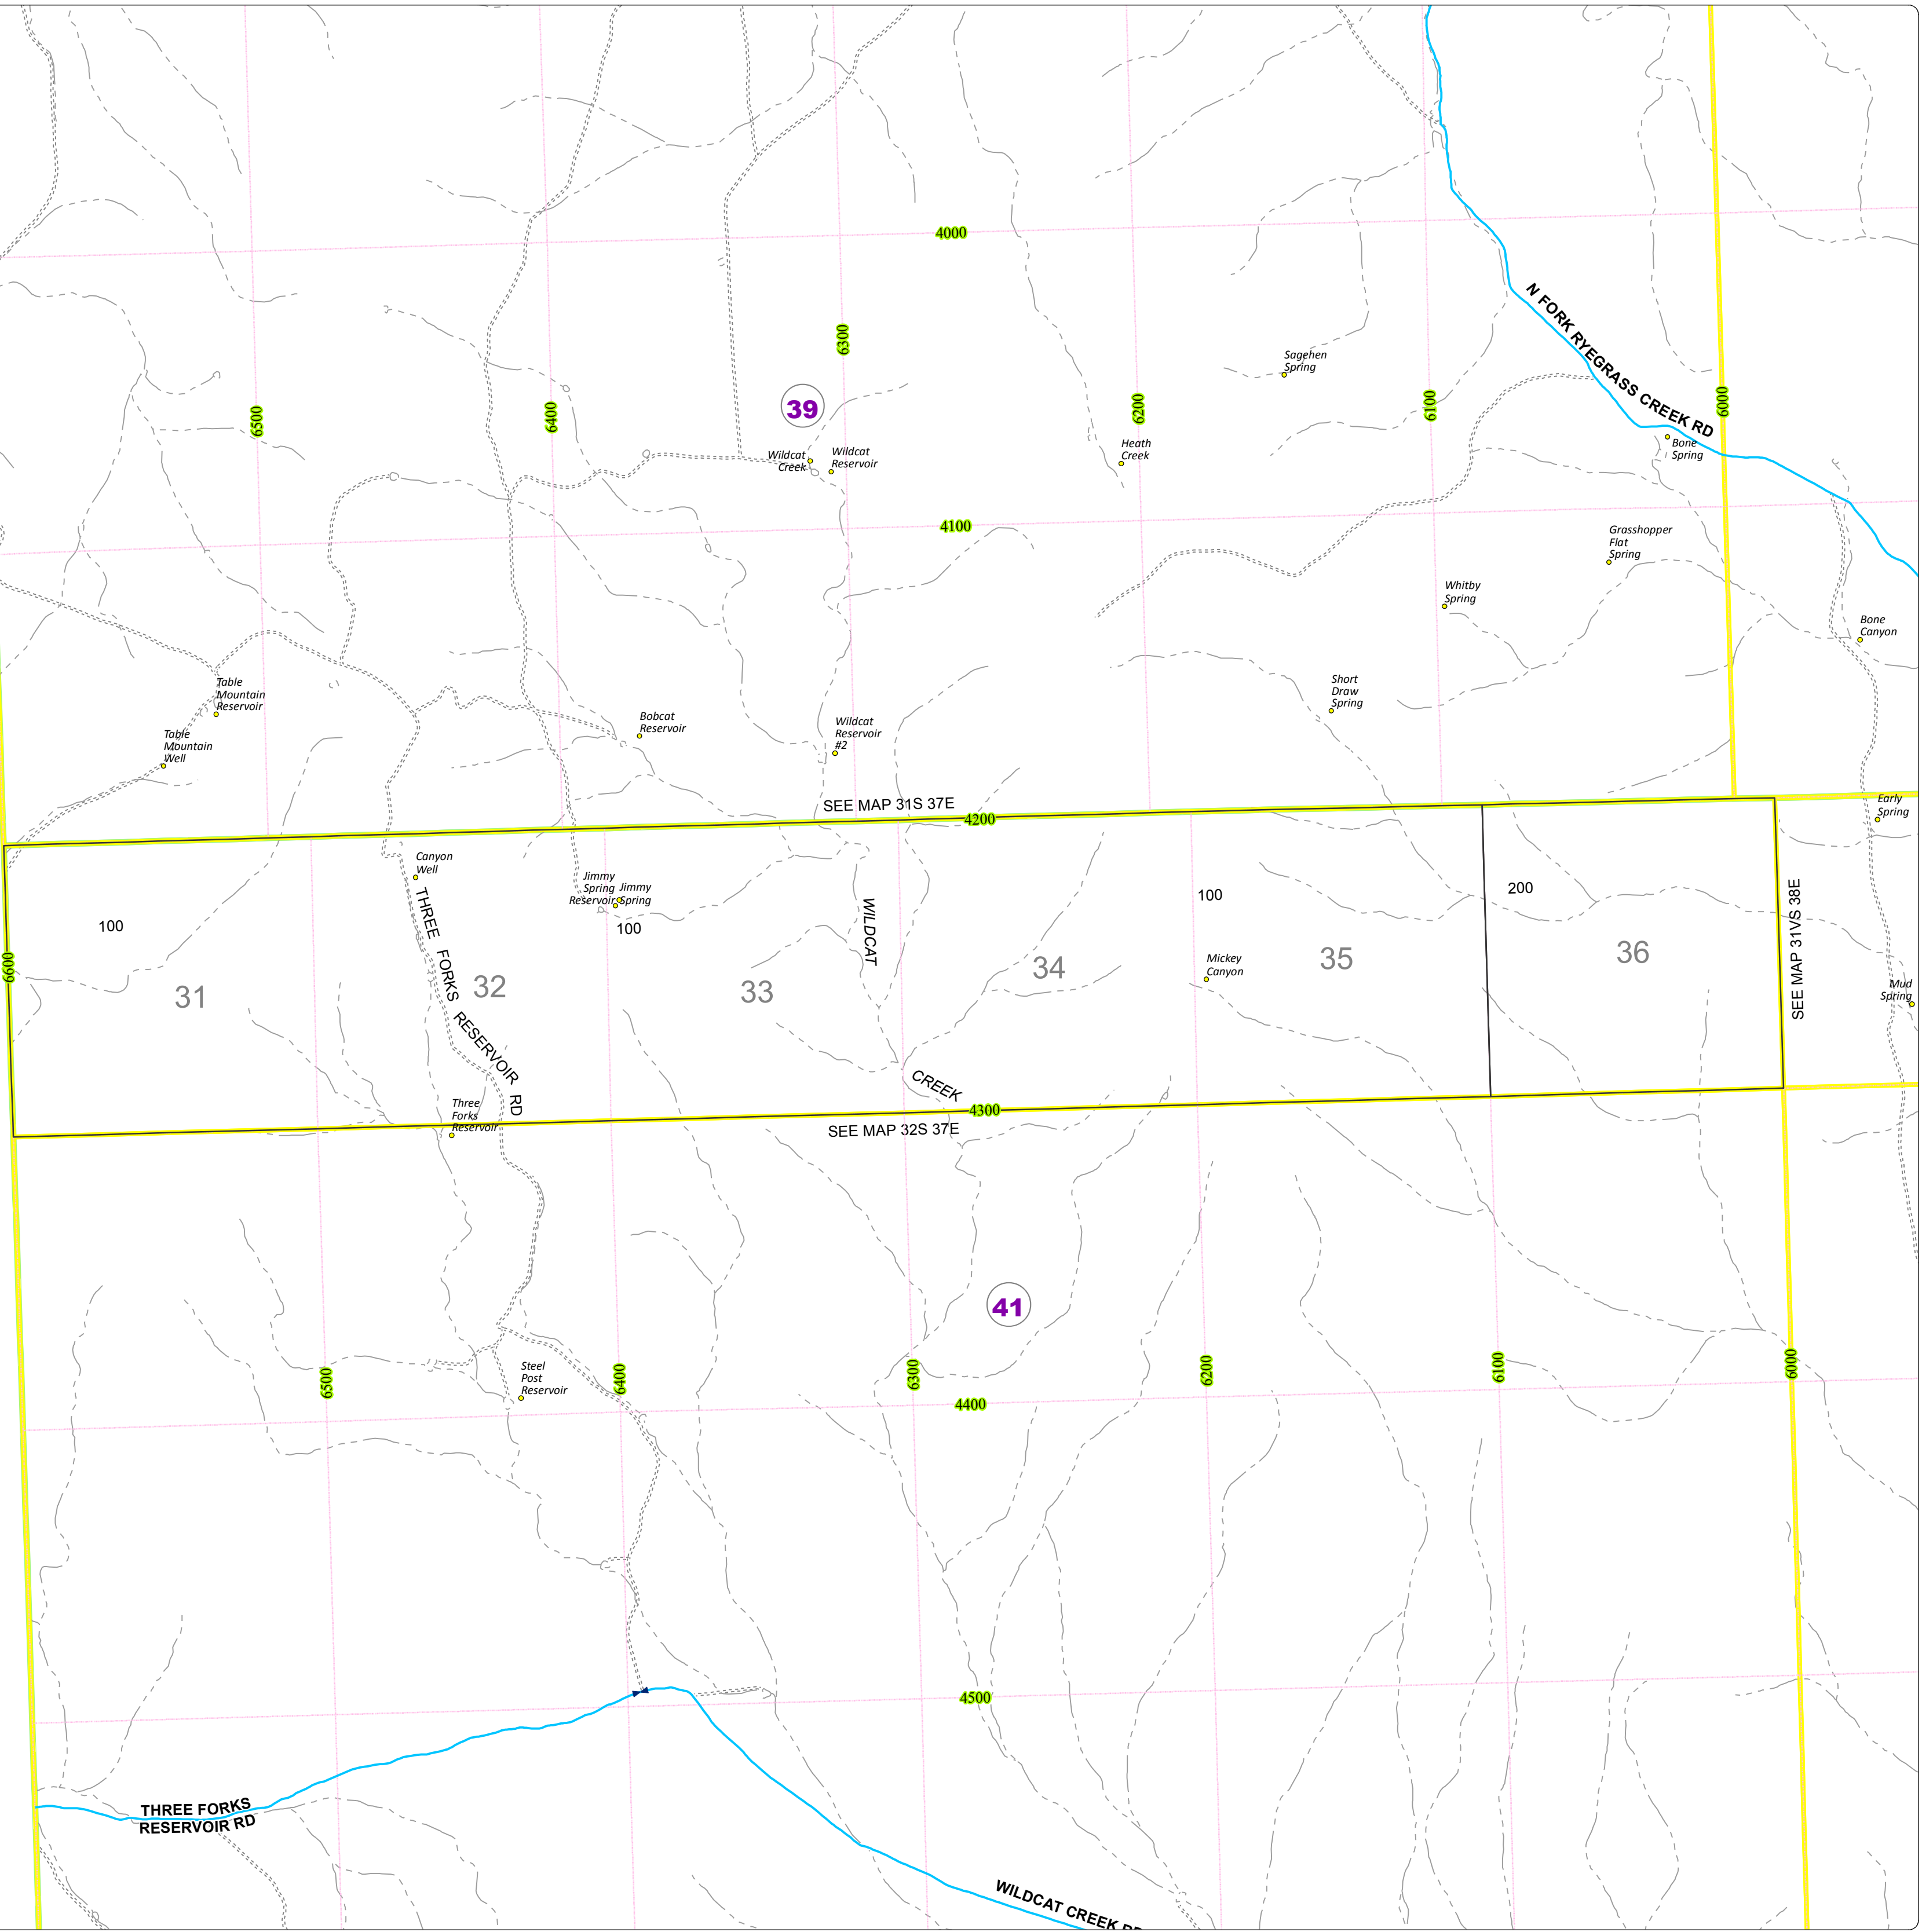

Malheur County Address Map

- Legend
- MapNumberBoundary
 - TAX CODE AREA
 - 41 - McDermitt

HARNEY COUNTY

DISCLAIMER
This information is not intended for use as an address locator and it should be noted that not all county address will be found. Parcels containing multiple addresses may only display a single address as recorded in the Assessor's database. This public information should be accepted and used by the recipient with the understanding that the data received from multiple sources was developed and collected for assessment purpose only.

GL2016

31VS37E