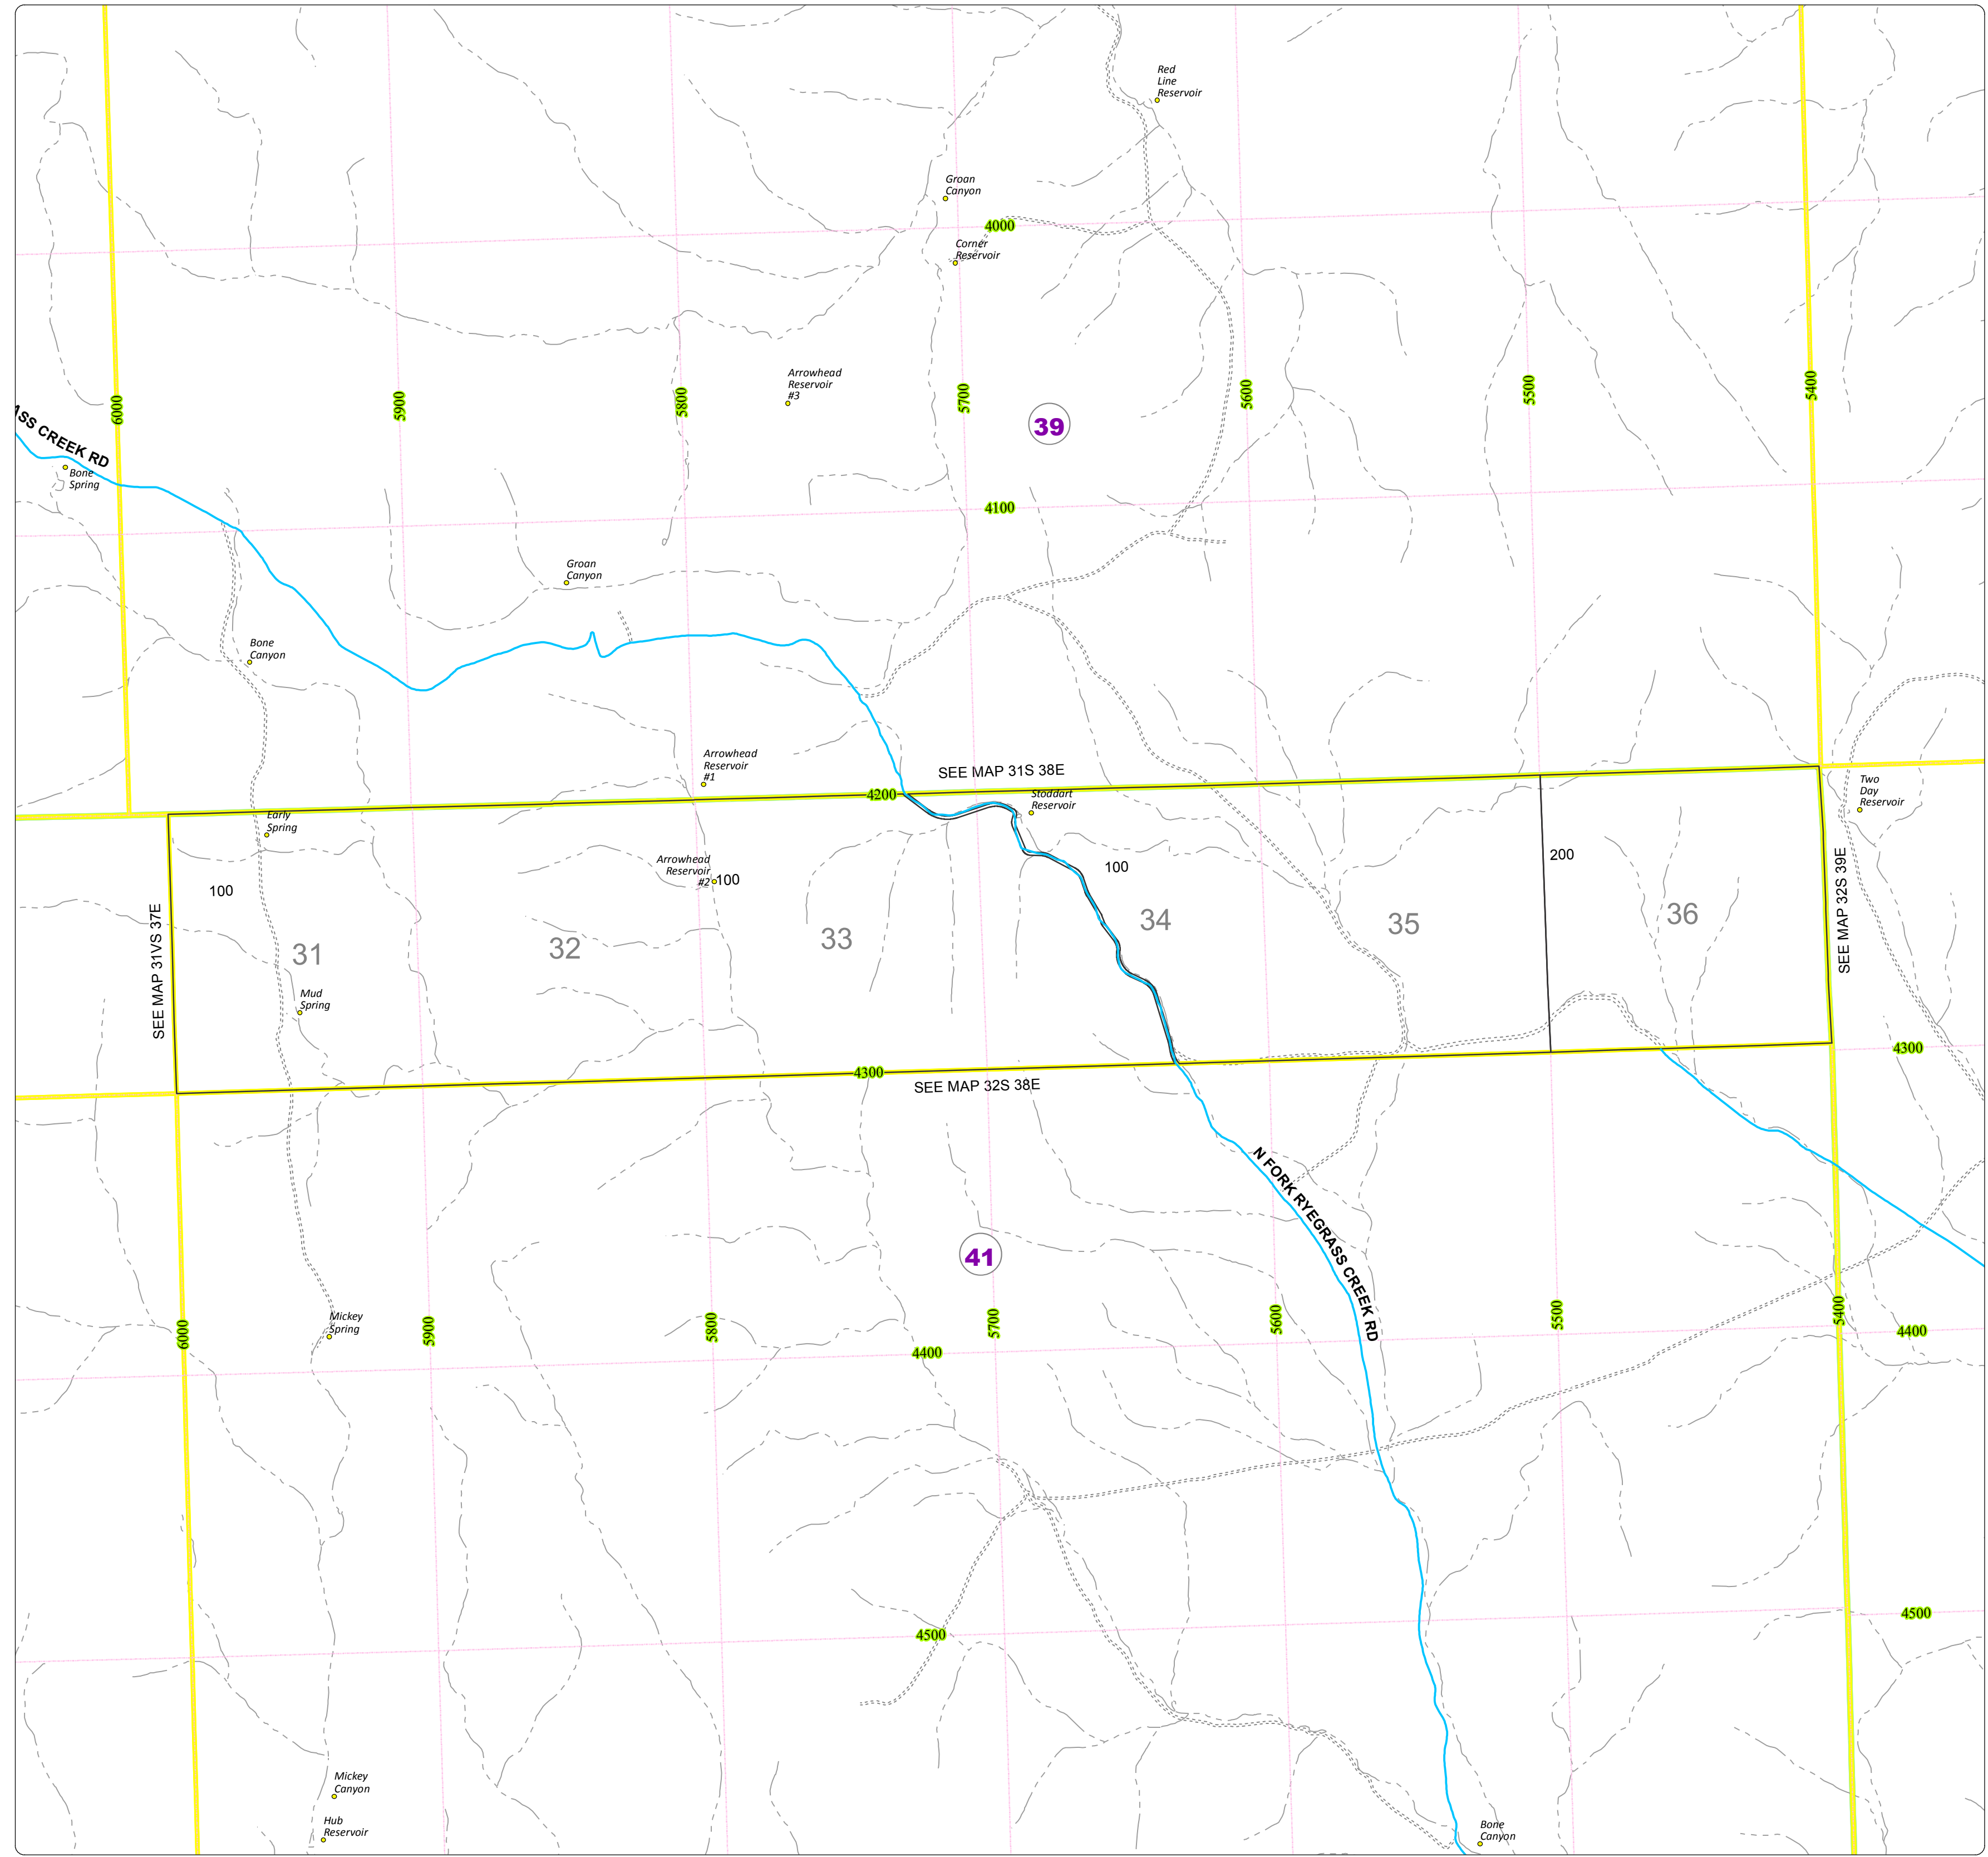

Malheur County Address Map

- Legend
- MapNumberBoundary
 - TAX CODE AREA**
 - 41 - McDermitt

DISCLAIMER
This information is not intended for use as an address locator and it should be noted that not all county address will be found. Parcels containing multiple addresses may only display a single address as recorded in the Assessor's database. This public information should be accepted and used by the recipient with the understanding that the data received from multiple sources was developed and collected for **assessment purpose only**.