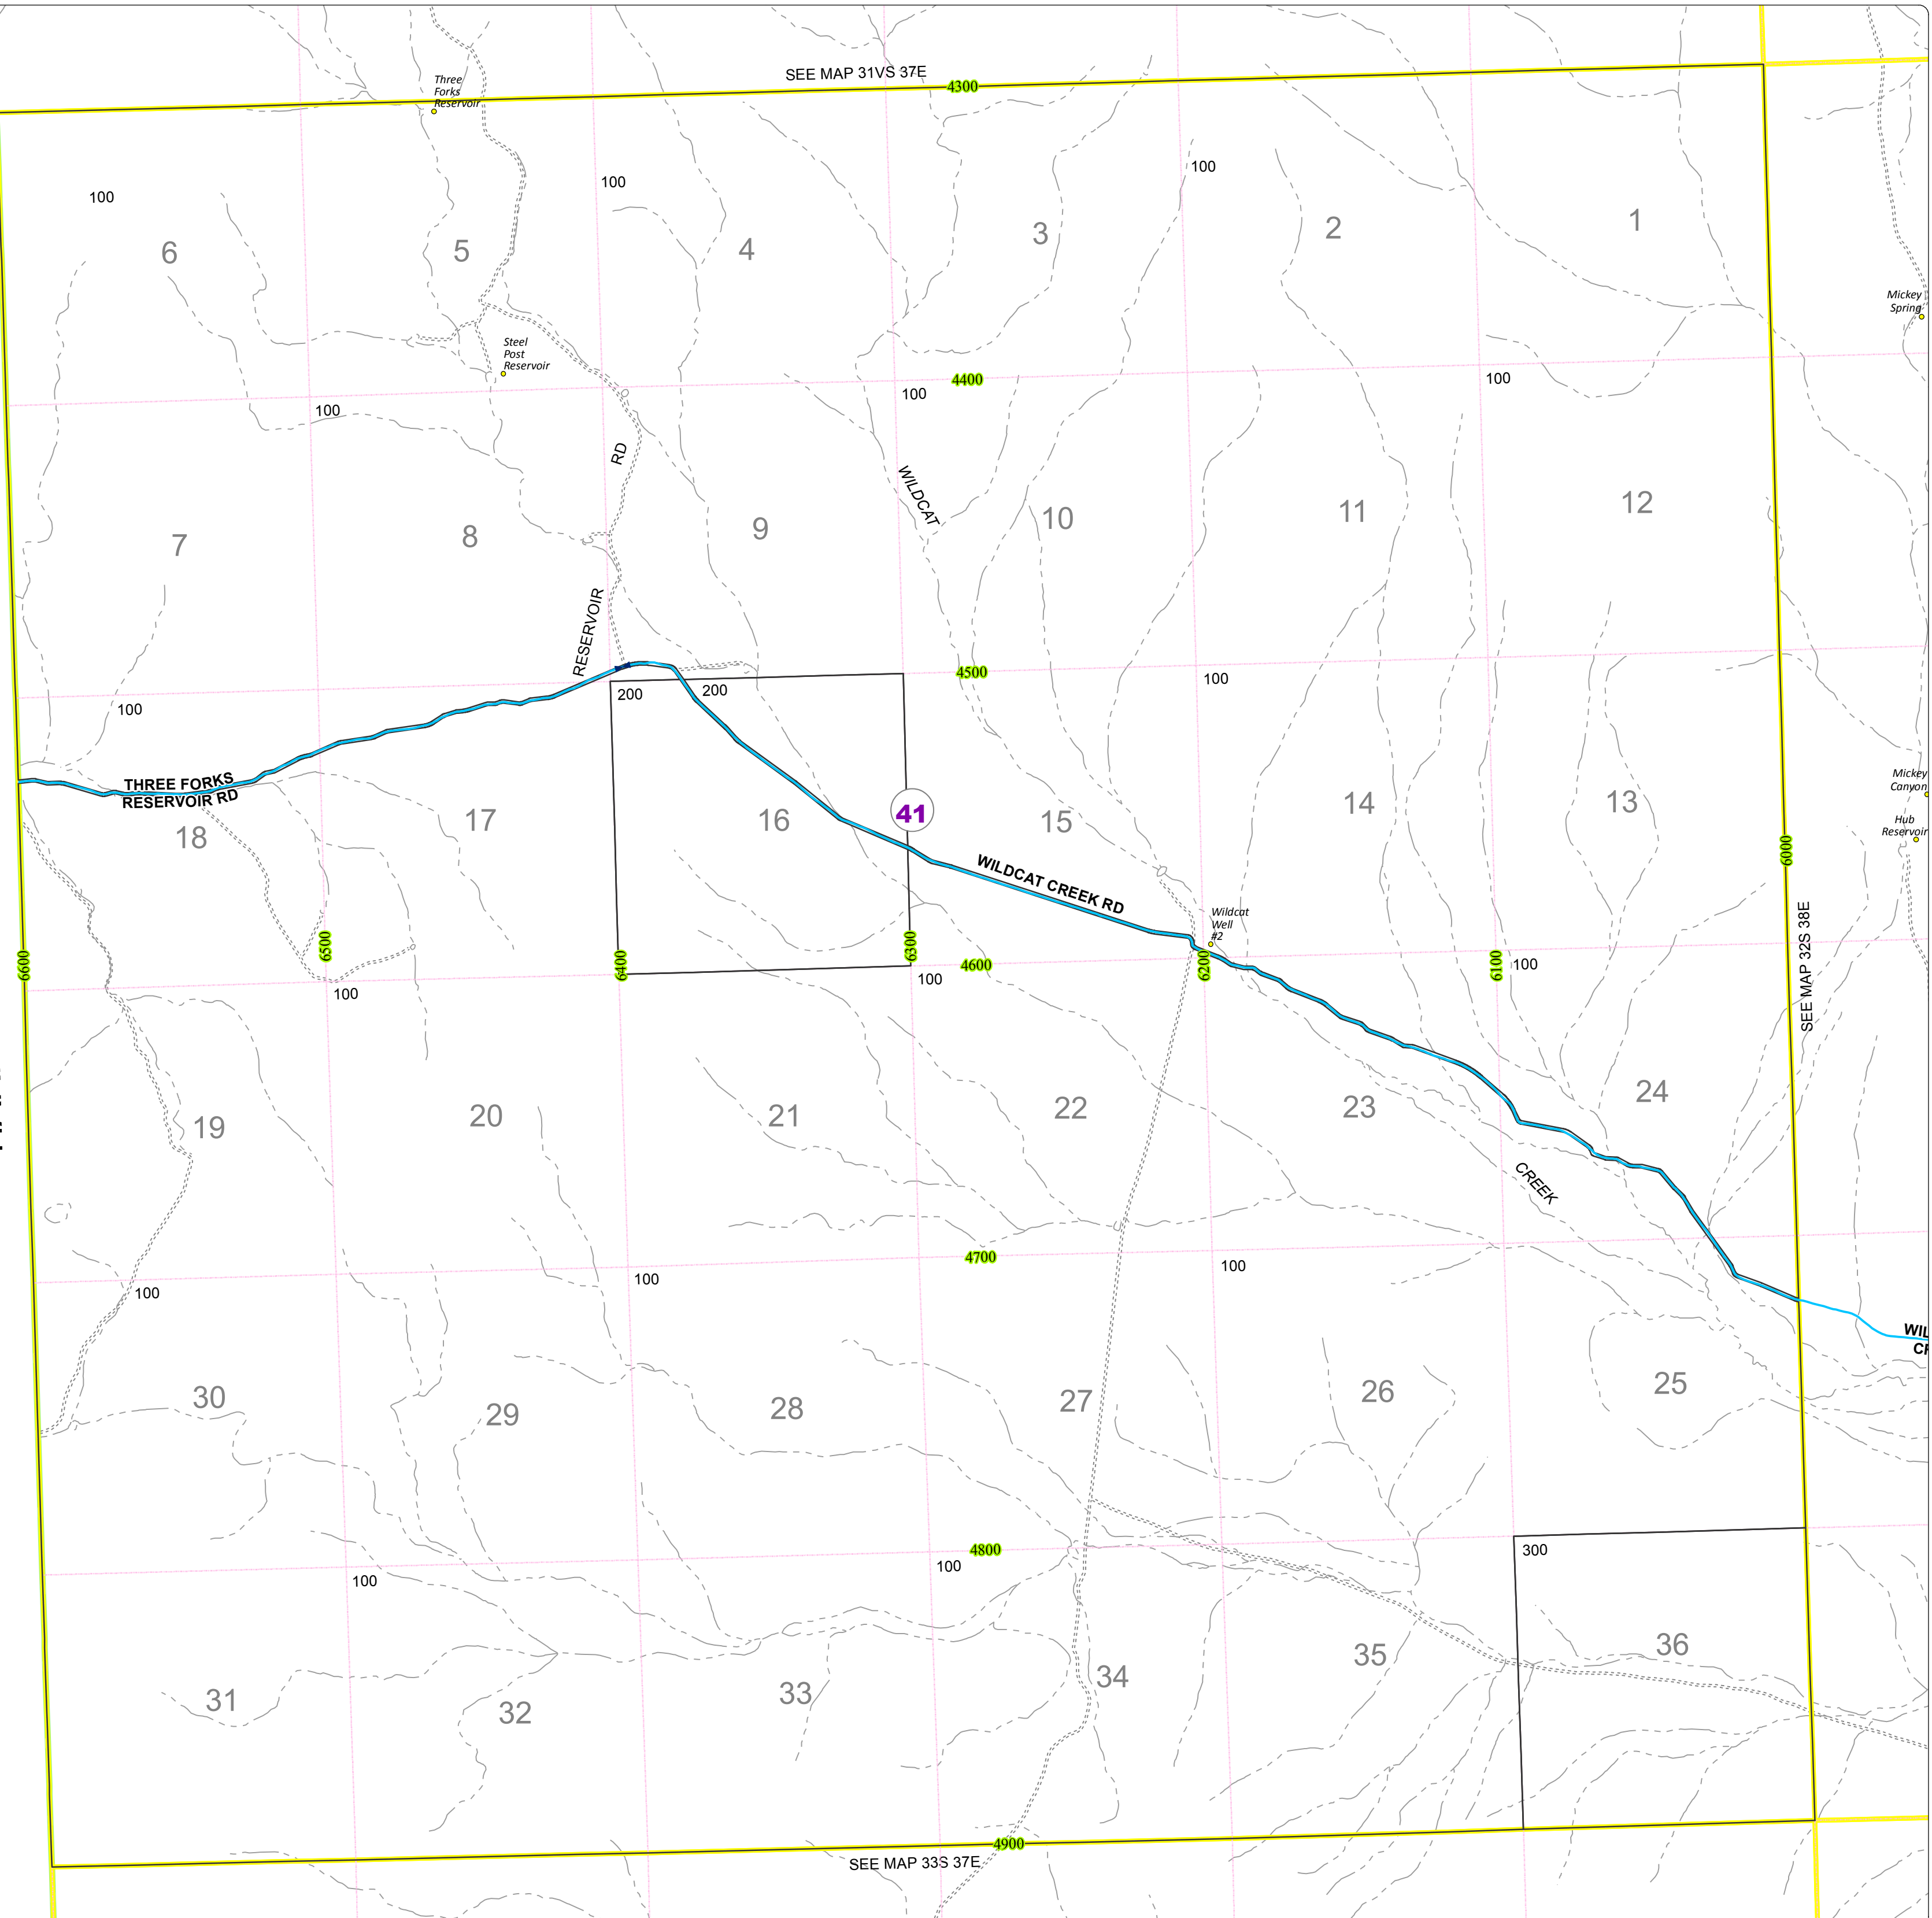

# Malheur County Address Map

- Legend
- MapNumberBoundary
  - TAX CODE AREA
  - 41 - McDermitt

HARNEY COUNTY

**DISCLAIMER**  
This information is not intended for use as an address locator and it should be noted that not all county address will be found. Parcels containing multiple addresses may only display a single address as recorded in the Assessor's database. This public information should be accepted and used by the recipient with the understanding that the data received from multiple sources was developed and collected for assessment purpose only.