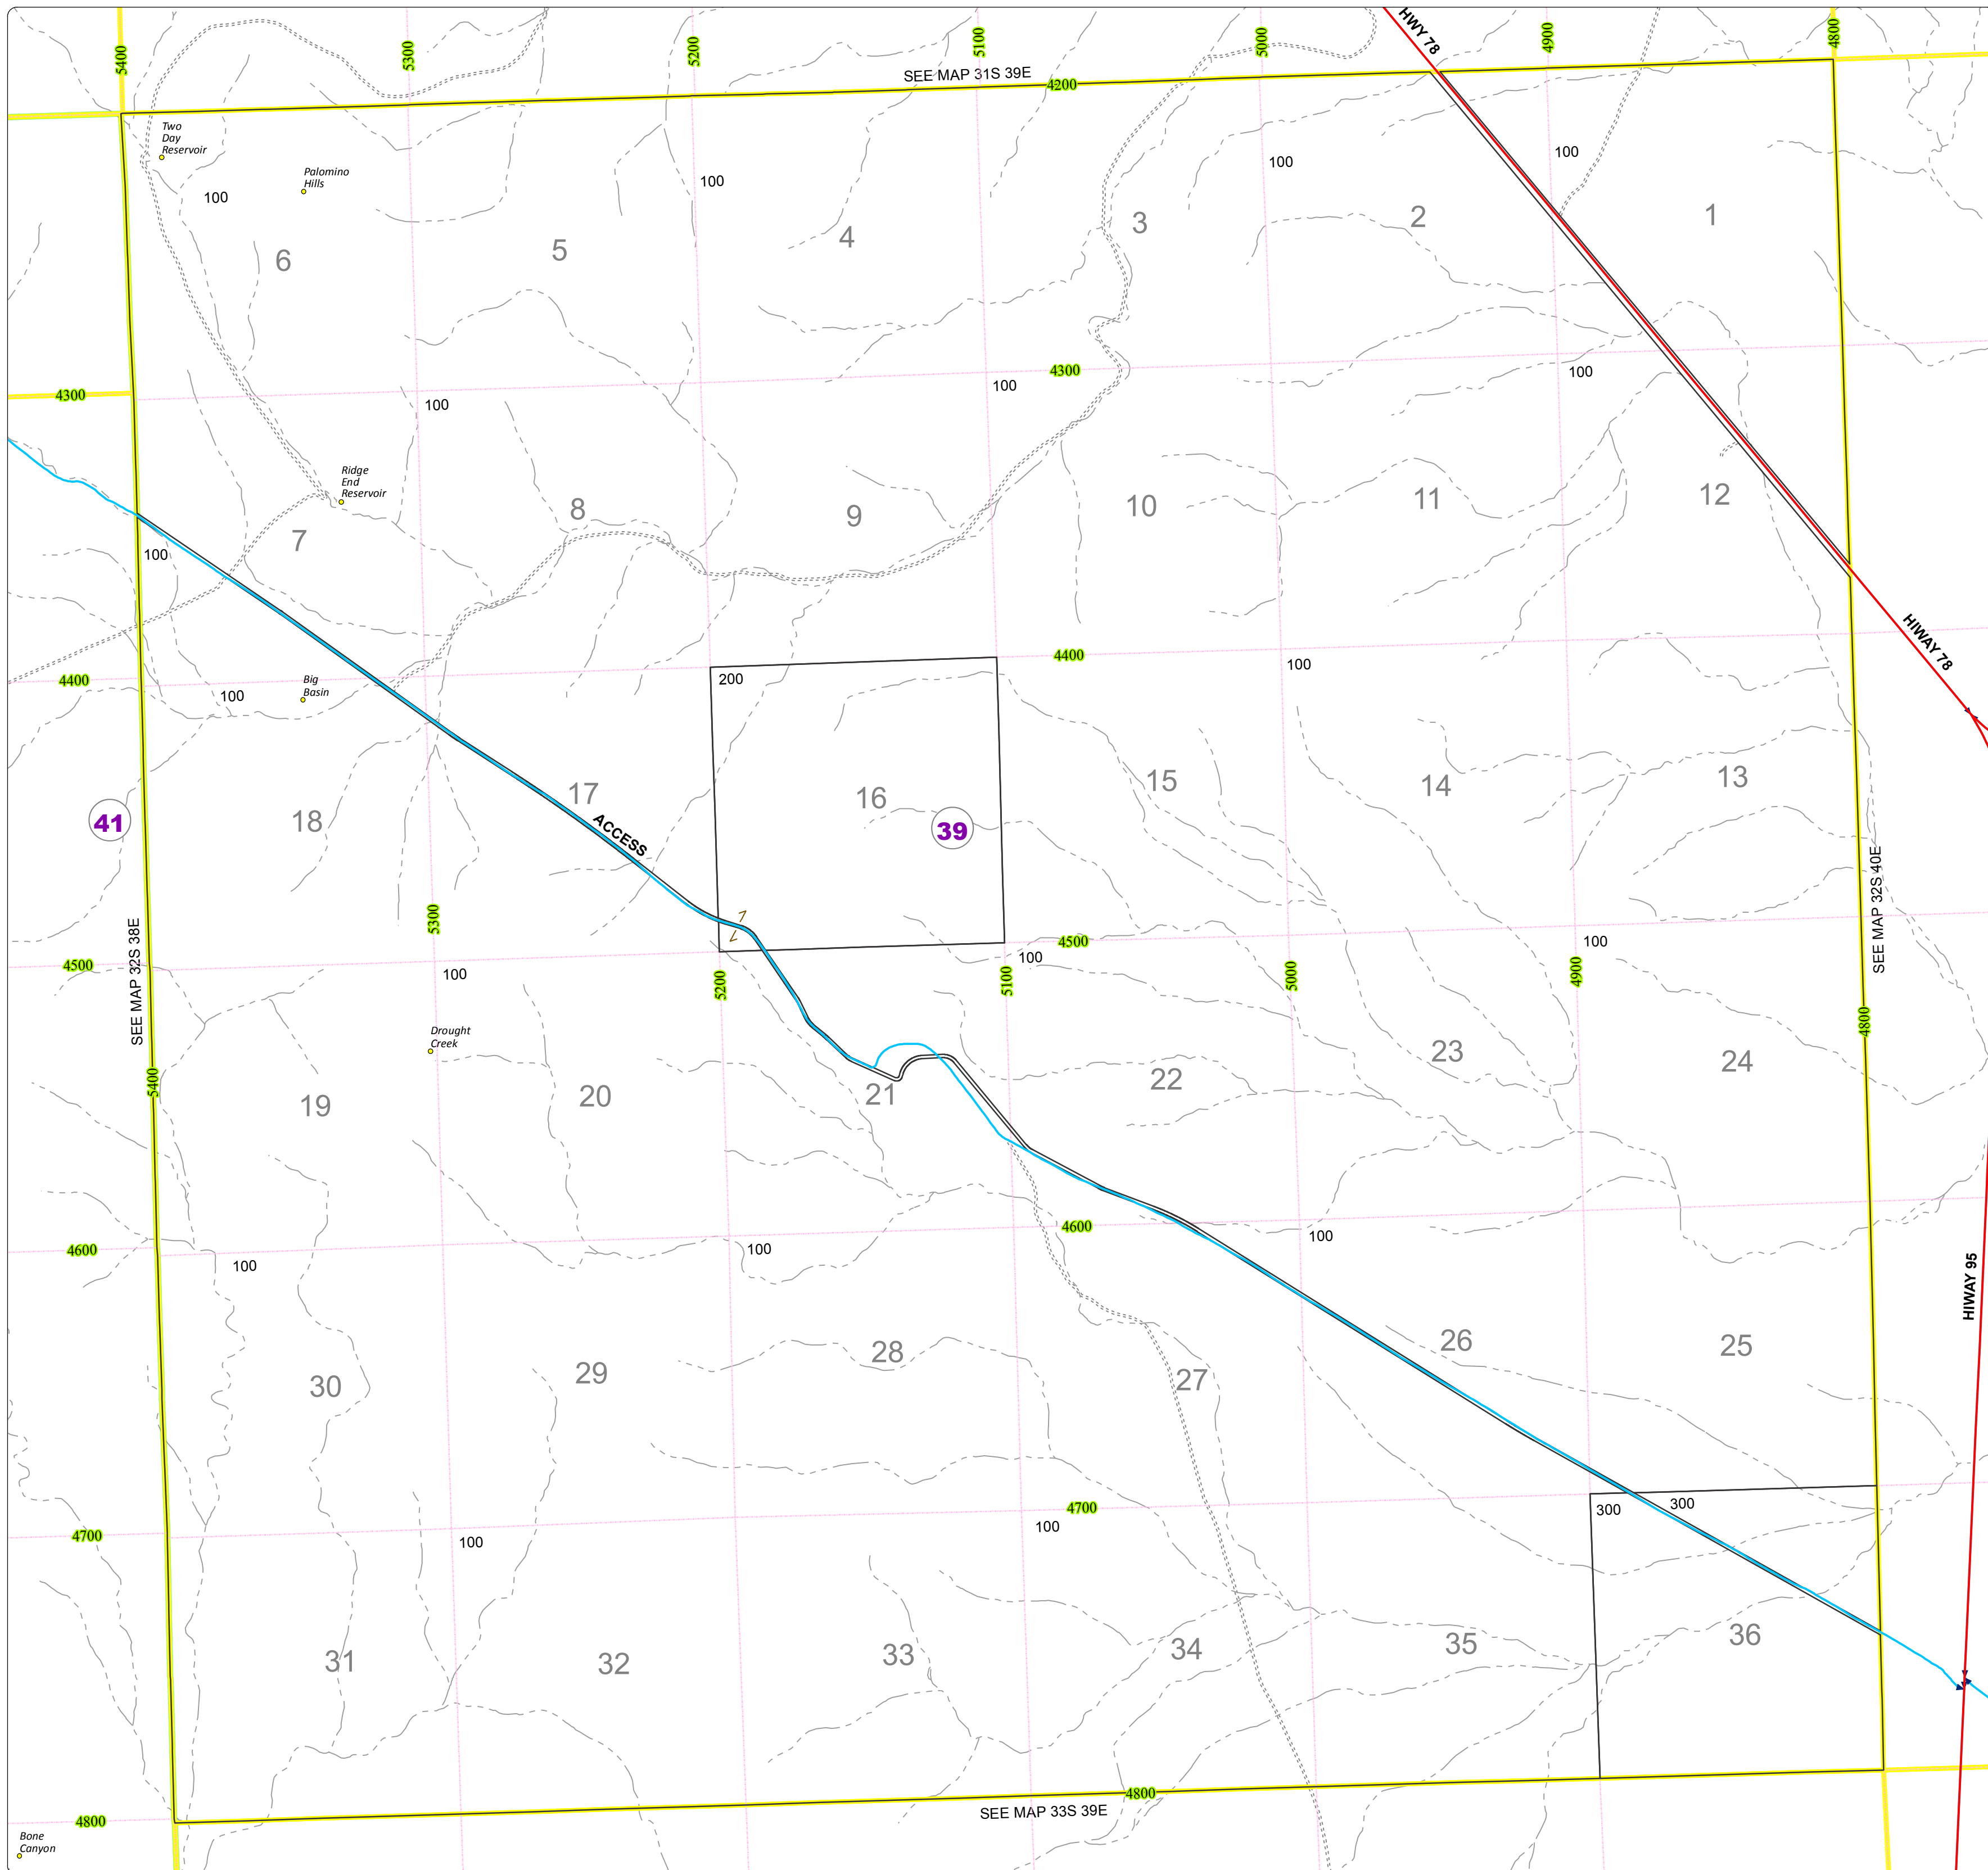

Malheur County Address Map

- Legend
- MapNumberBoundary
 - TAX CODE AREA**
 - 39 - Arock Area / Burns Junction

DISCLAIMER
This information is not intended for use as an address locator and it should be noted that not all county address will be found. Parcels containing multiple addresses may only display a single address as recorded in the Assessor's database. This public information should be accepted and used by the recipient with the understanding that the data received from multiple sources was developed and collected for **assessment purpose only**.

GL2016

32S39E