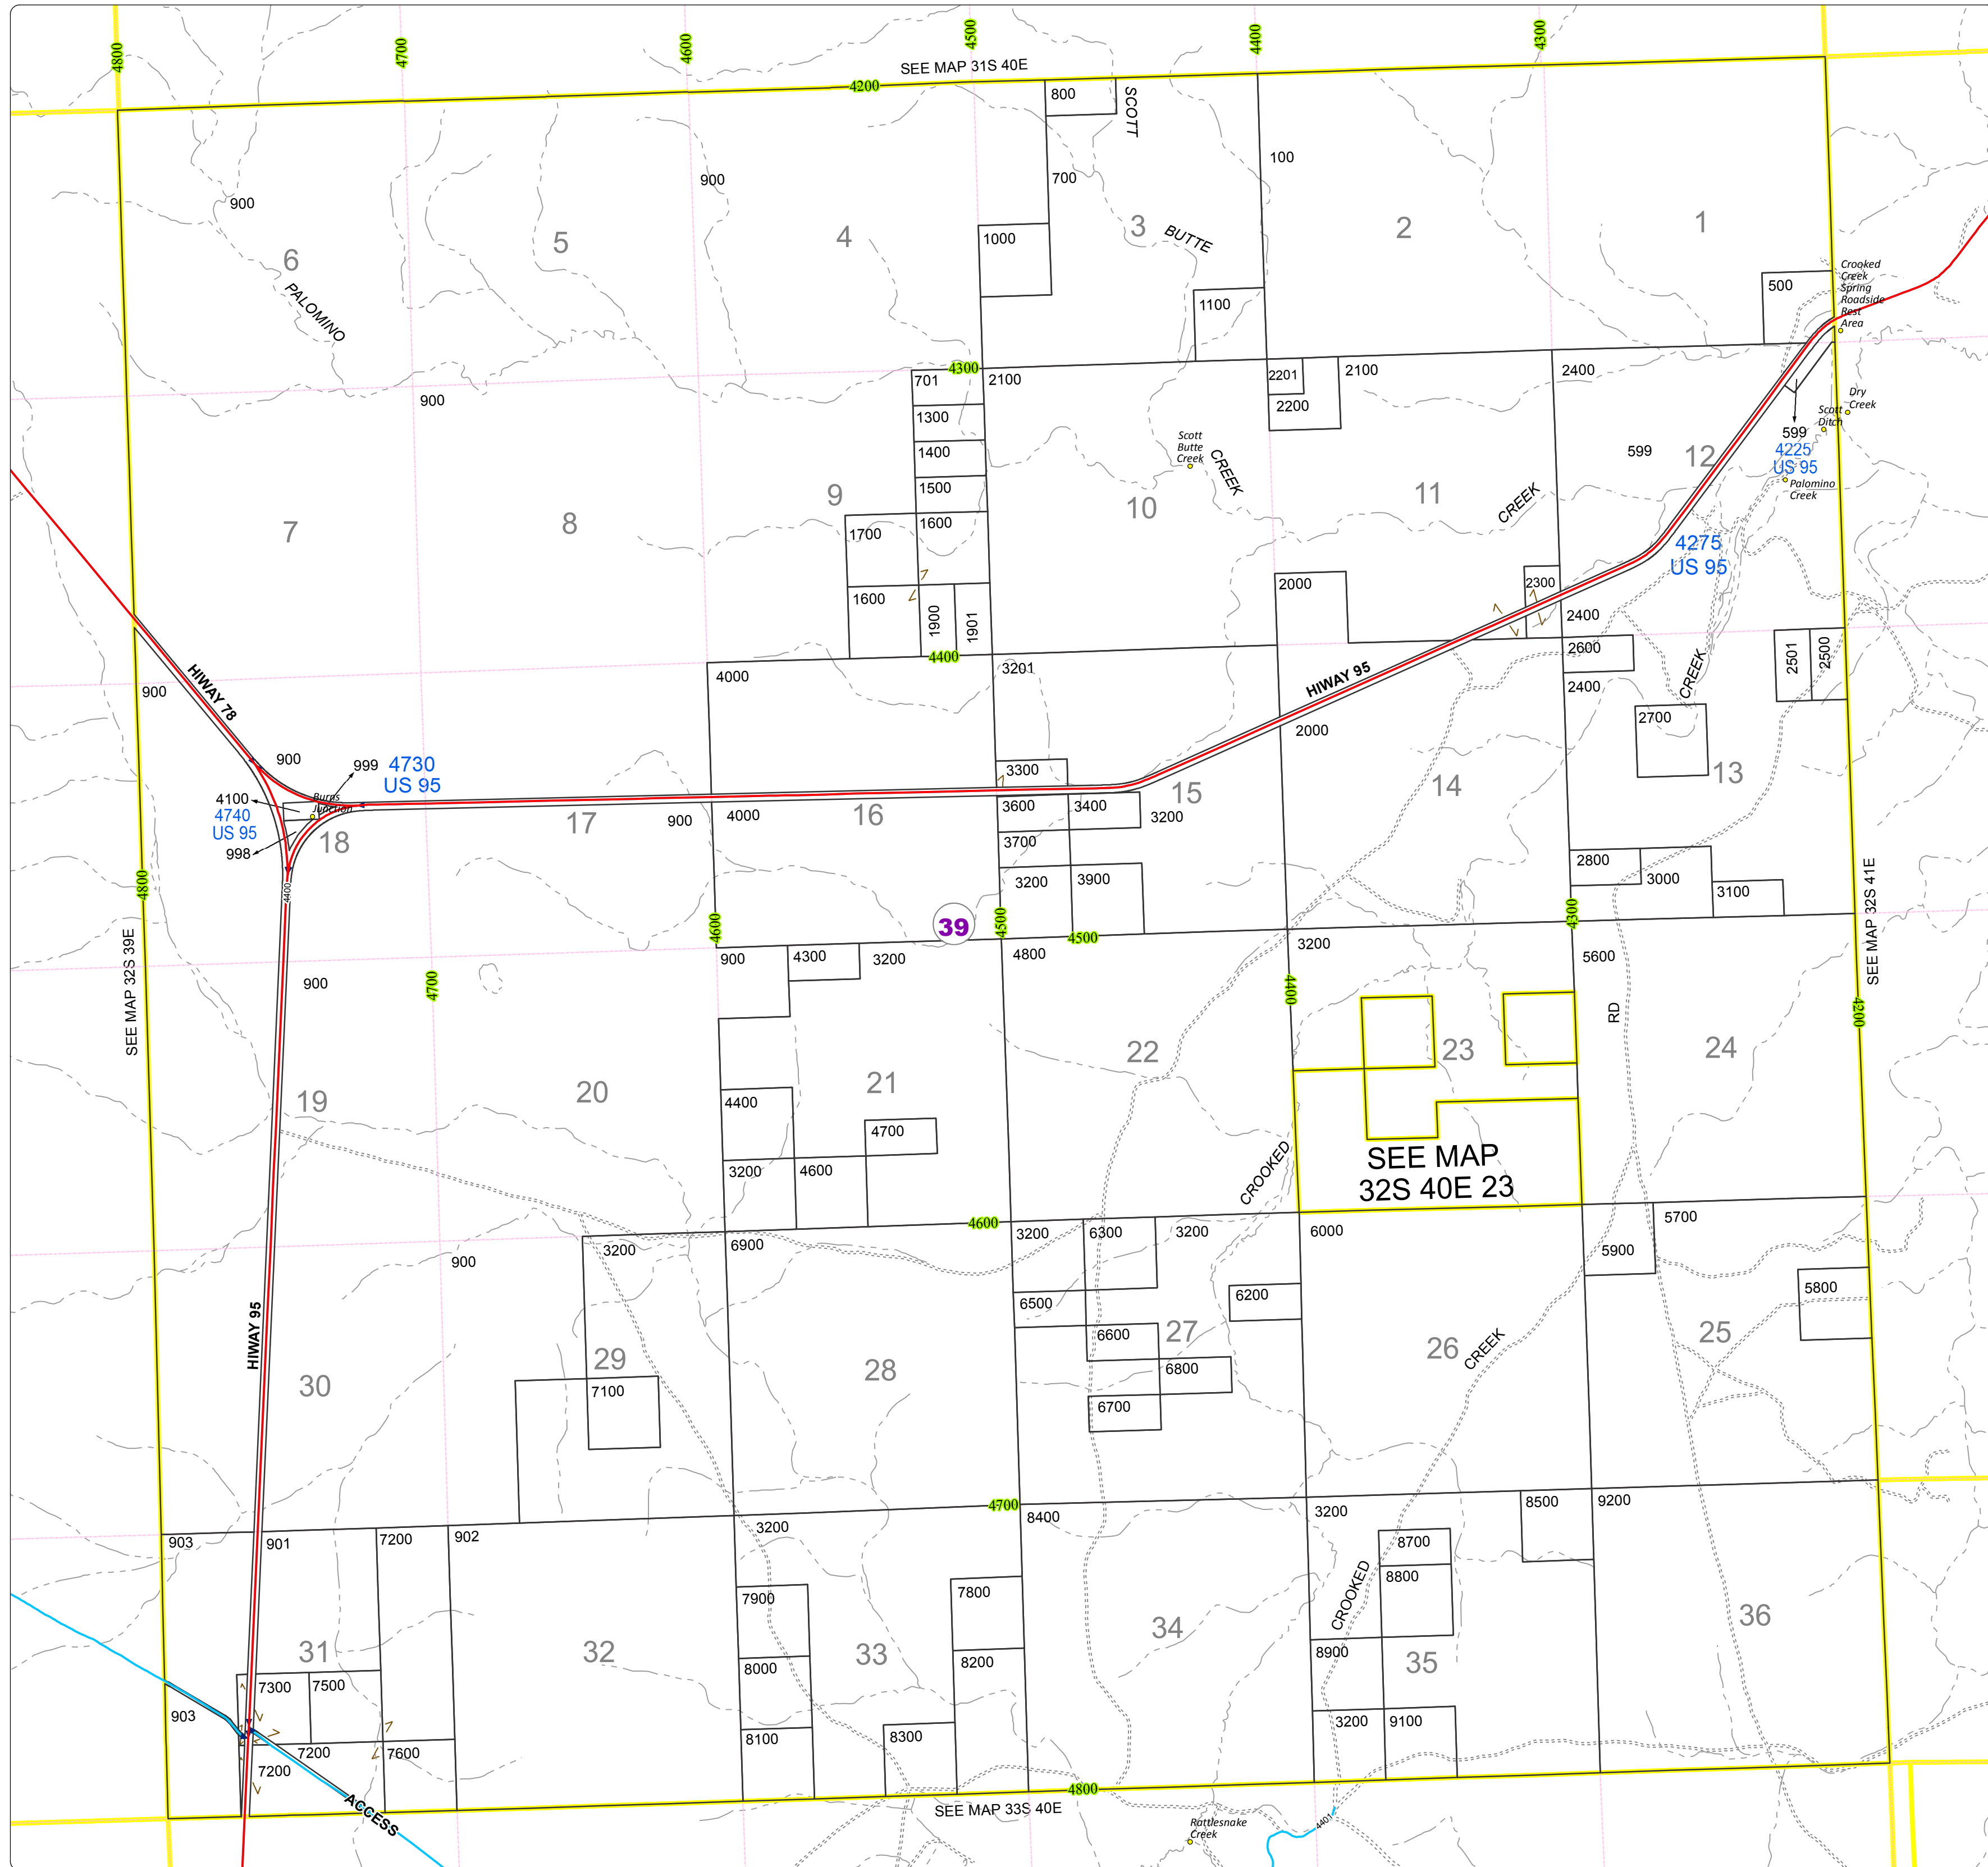

Malheur County Address Map

- Legend
- MapNumberBoundary
 - TAX CODE AREA
 - 39 - Arock Area / Burns Junction

DISCLAIMER
This information is not intended for use as an address locator and it should be noted that not all county address will be found. Parcels containing multiple addresses may only display a single address as recorded in the Assessor's database. This public information should be accepted and used by the recipient with the understanding that the data received from multiple sources was developed and collected for assessment purpose only.