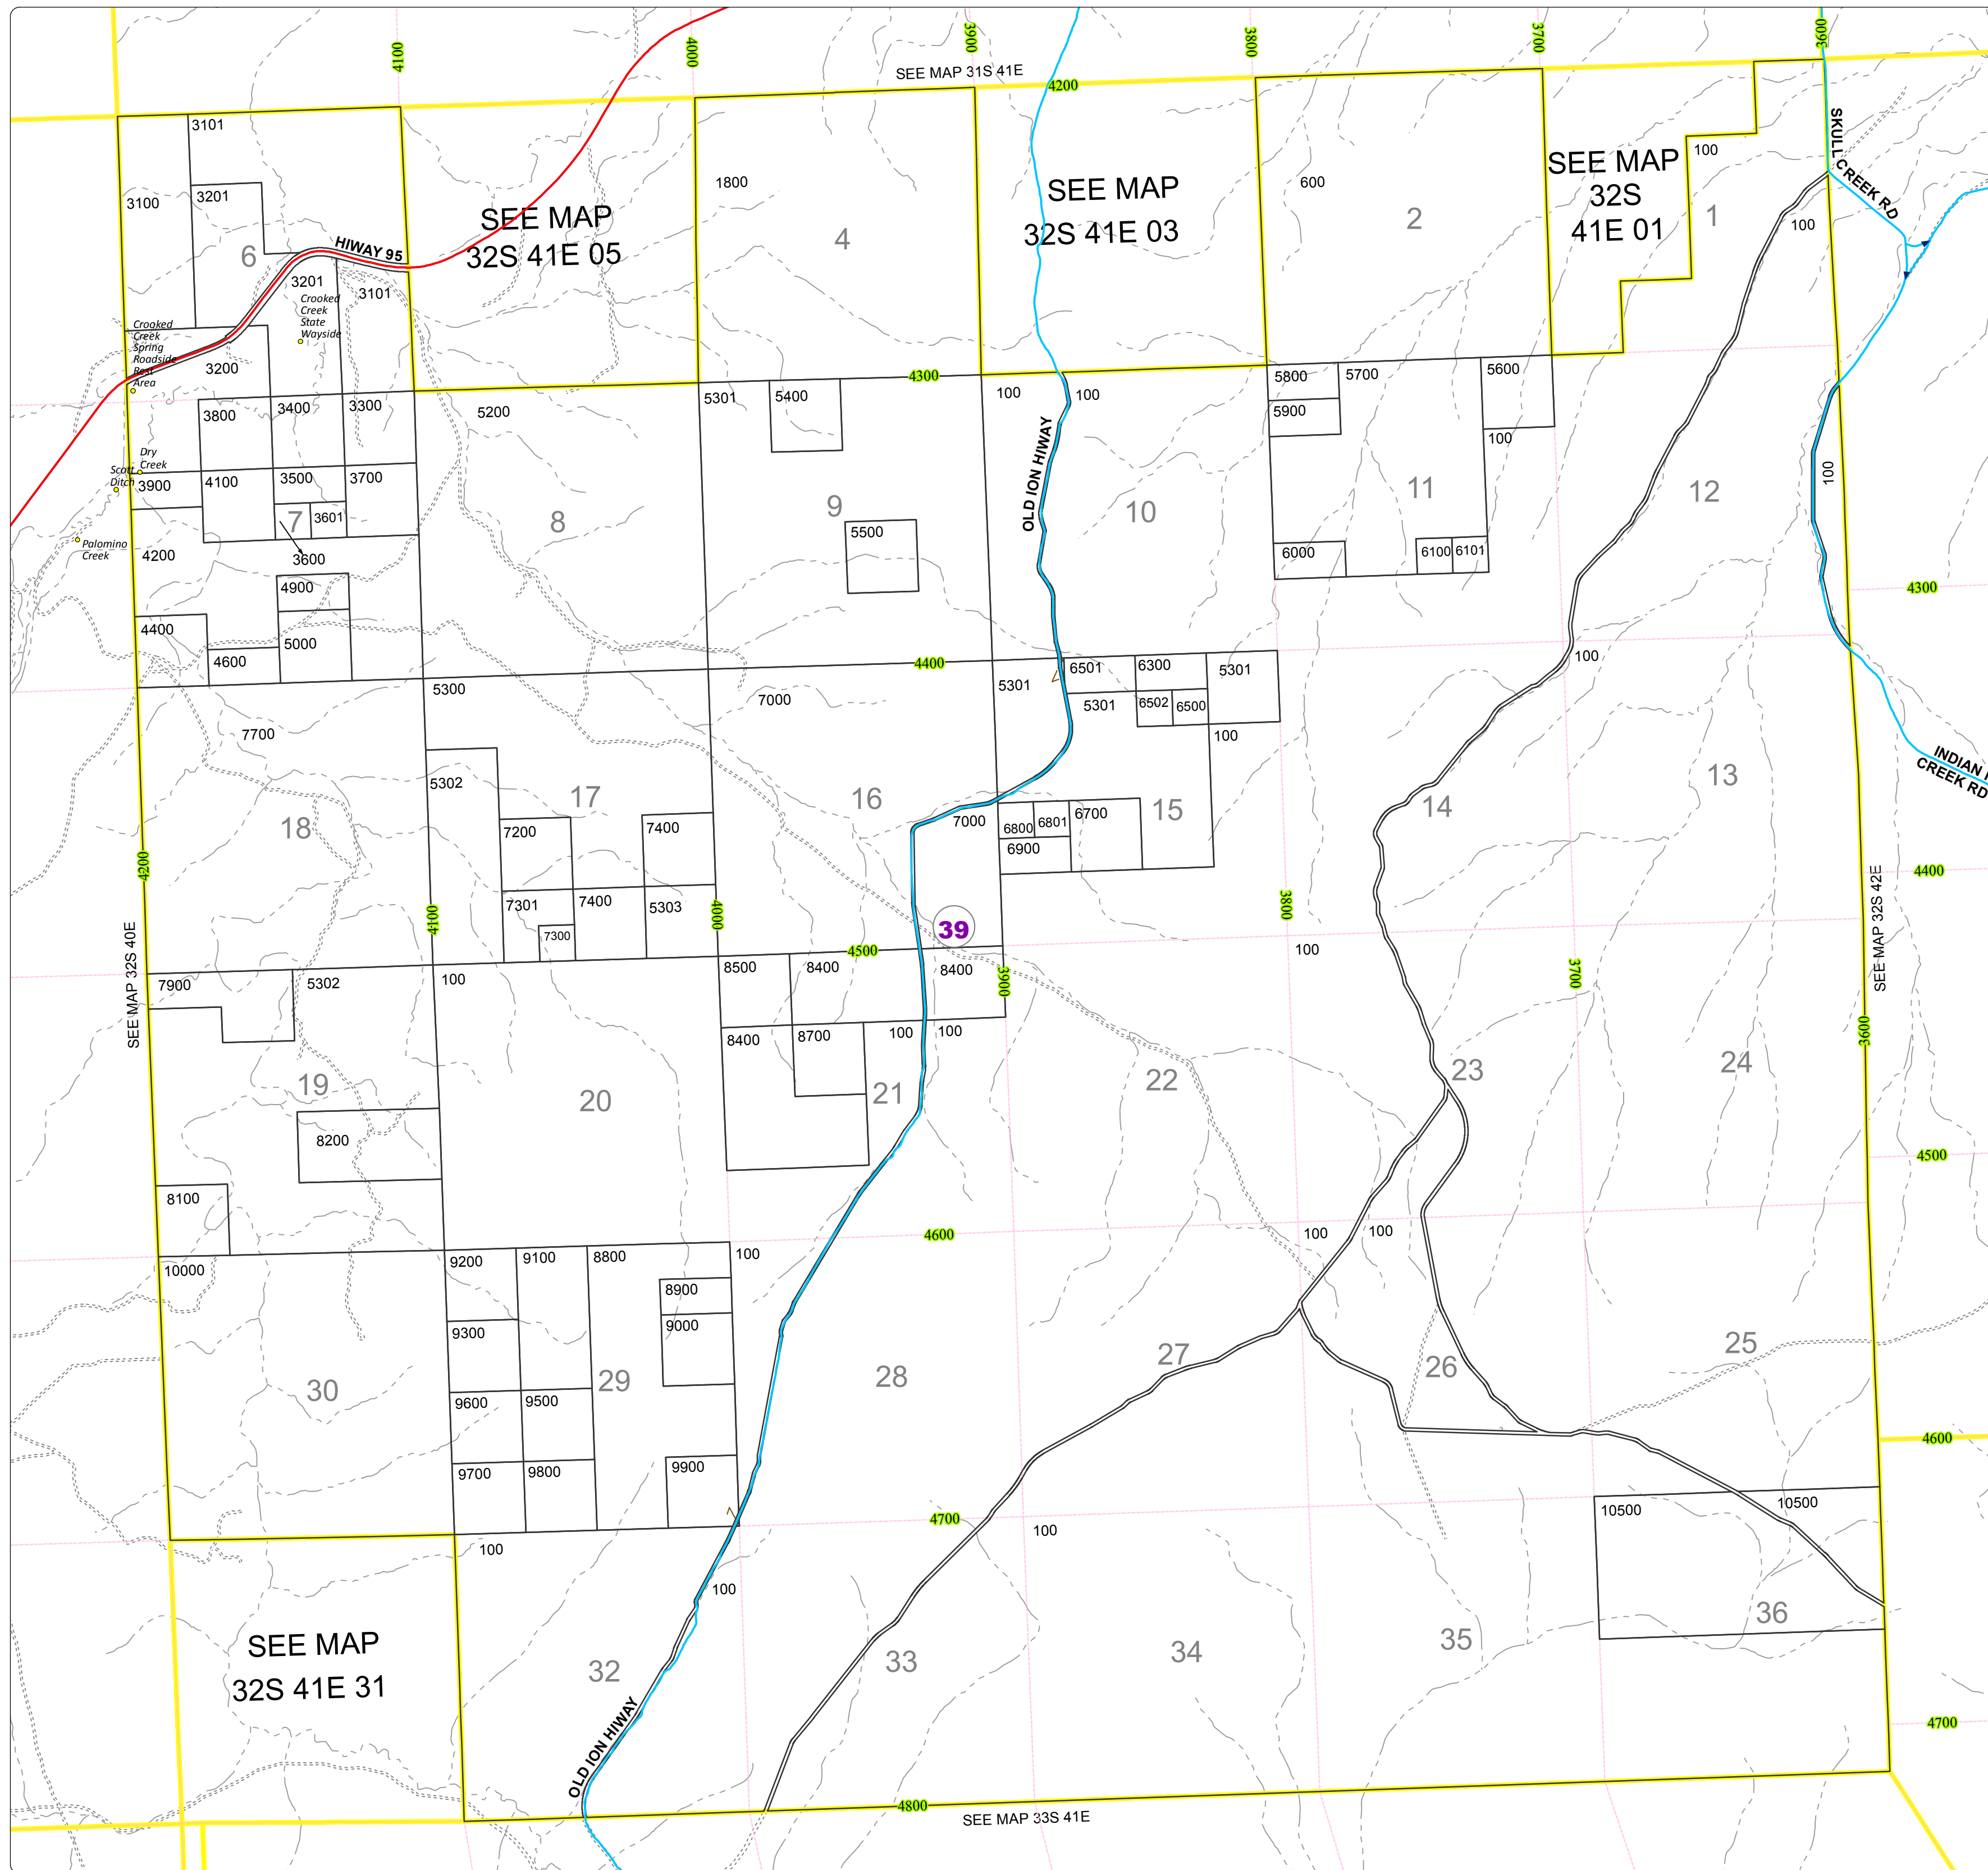

Malheur County Address Map

- Legend
- MapNumberBoundary
 - TAX CODE AREA**
 - 39 - Arock Area / Burns Junction

DISCLAIMER
This information is not intended for use as an address locator and it should be noted that not all county address will be found. Parcels containing multiple addresses may only display a single address as recorded in the Assessor's database. This public information should be accepted and used by the recipient with the understanding that the data received from multiple sources was developed and collected for **assessment purpose only**.

GL2016

32S41E