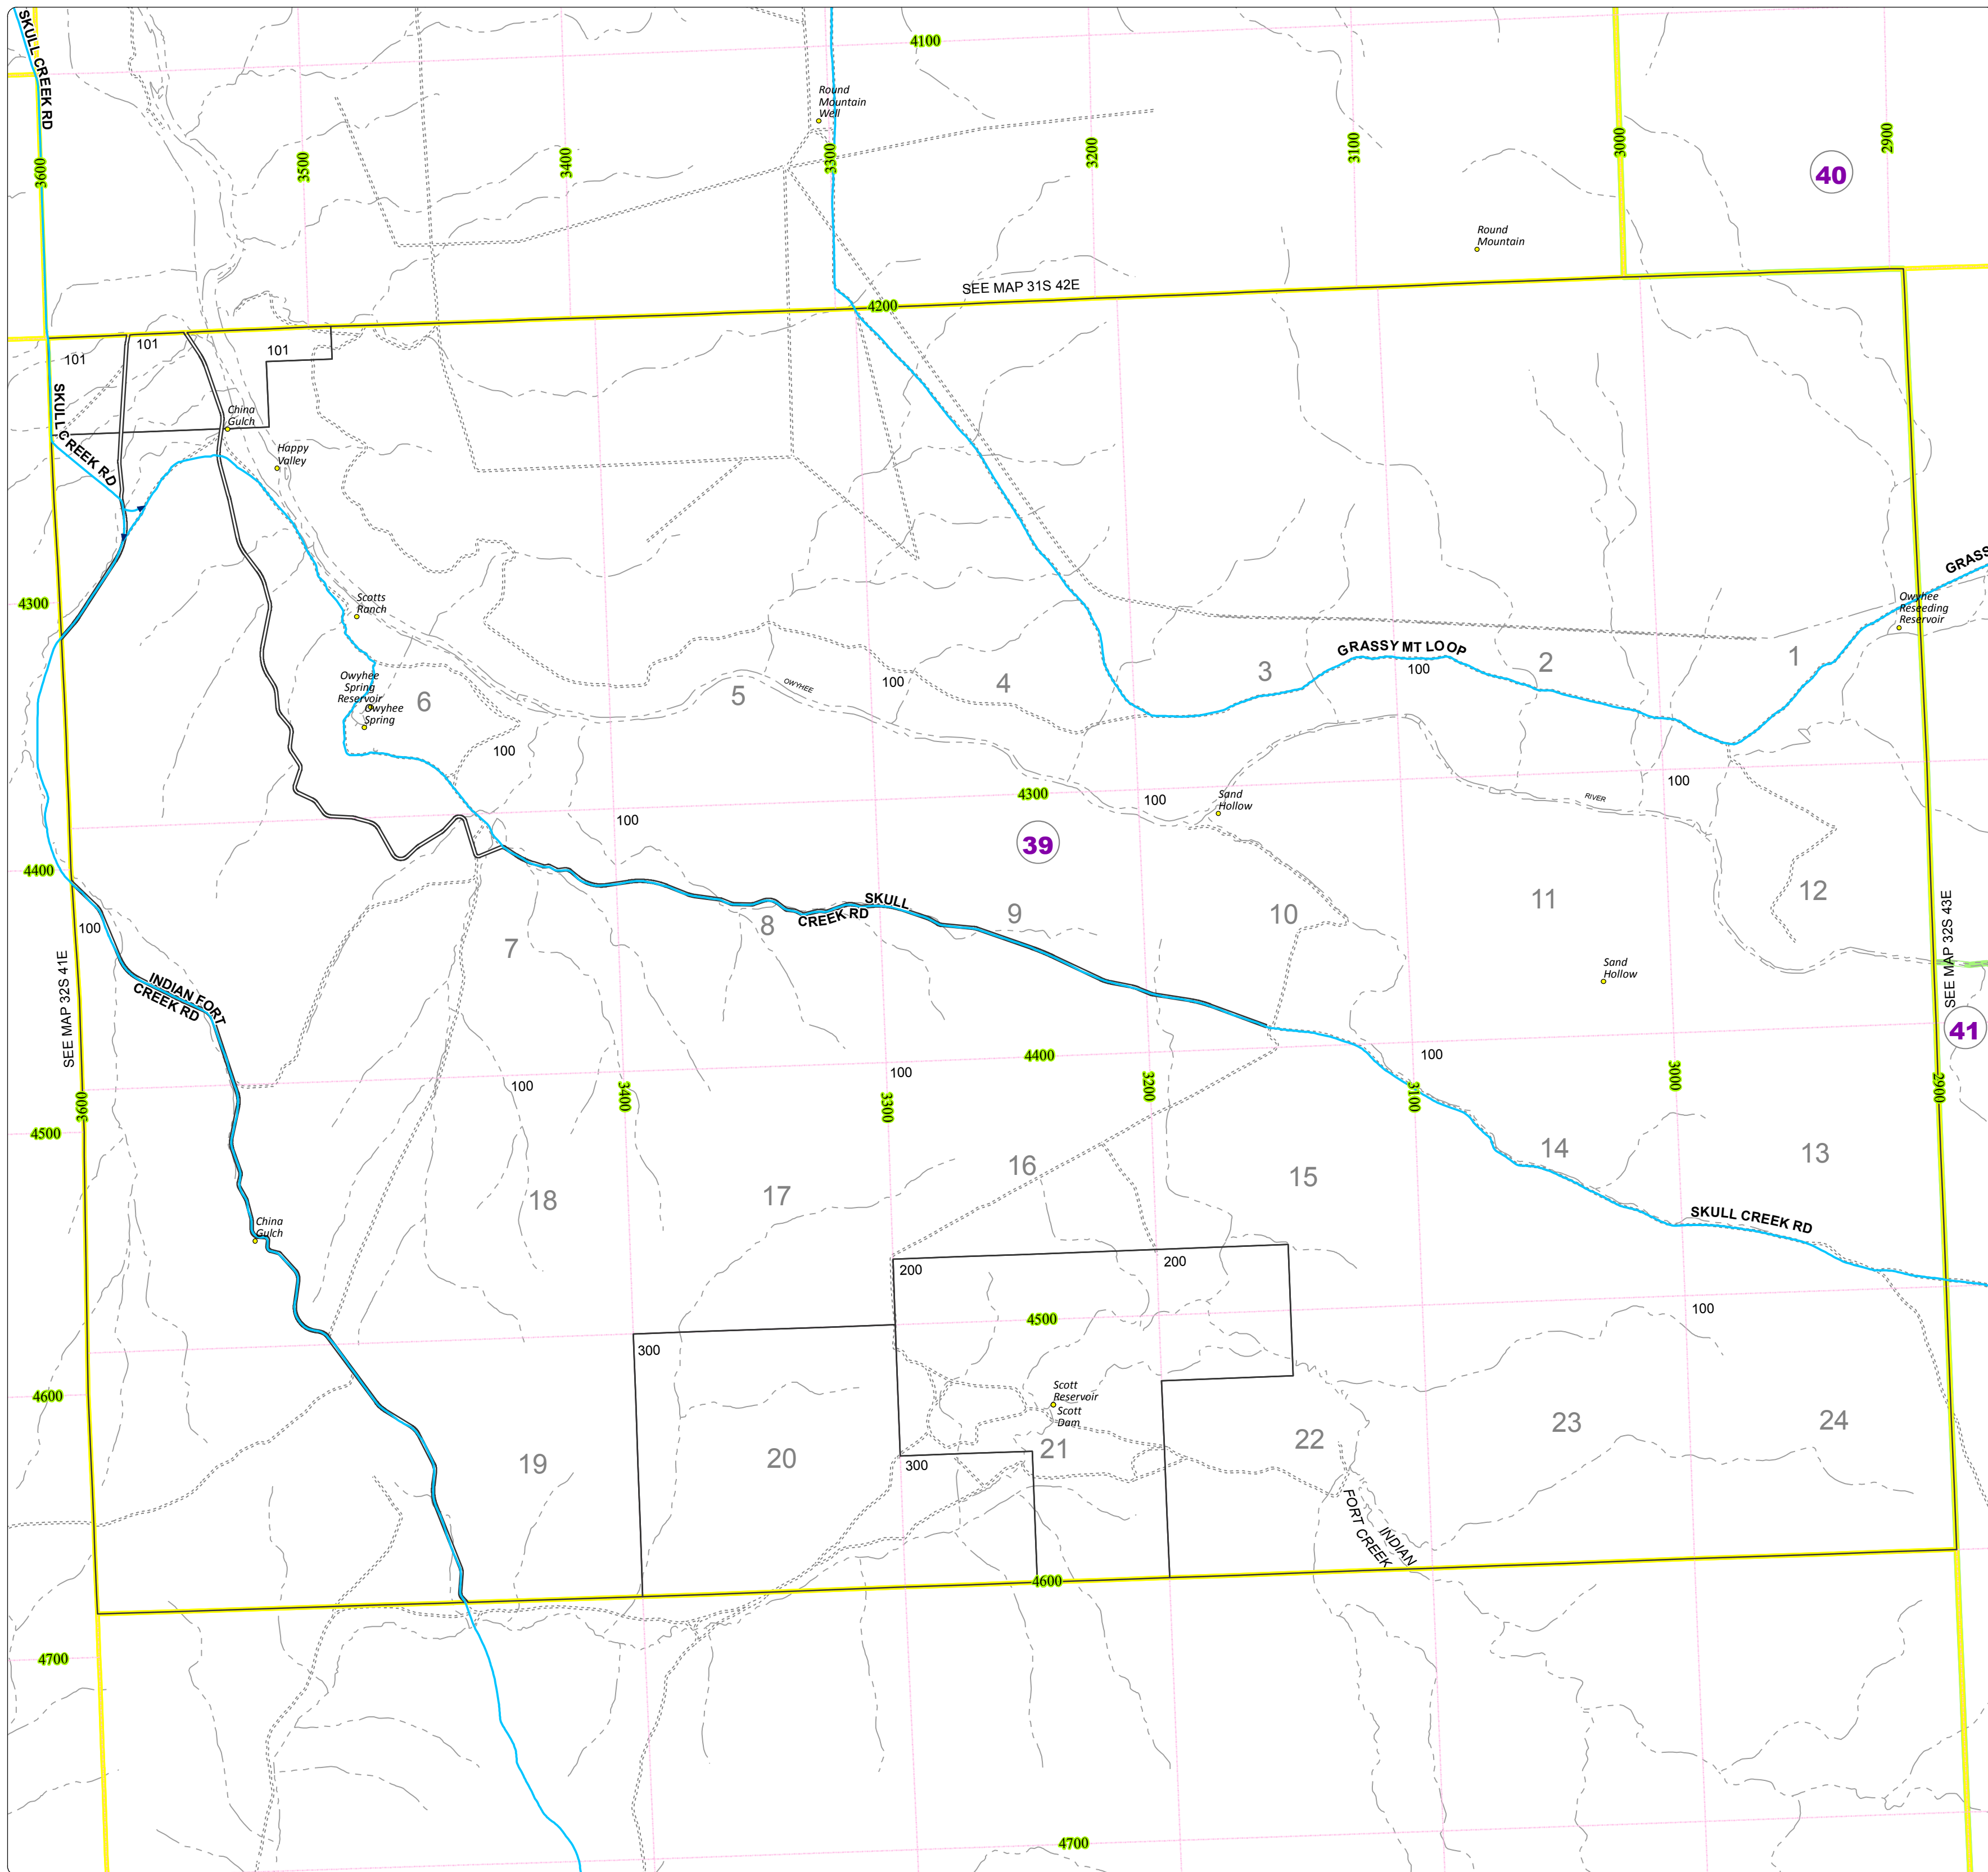

Malheur County Address Map

- Legend
- MapNumberBoundary
 - TAX CODE AREA**
 - 39 - Arock Area / Burns Junction

DISCLAIMER
 This information is not intended for use as an address locator and it should be noted that not all county address will be found. Parcels containing multiple addresses may only display a single address as recorded in the Assessor's database. This public information should be accepted and used by the recipient with the understanding that the data received from multiple sources was developed and collected for **assessment purpose only**.

GL2016

32S42ET1