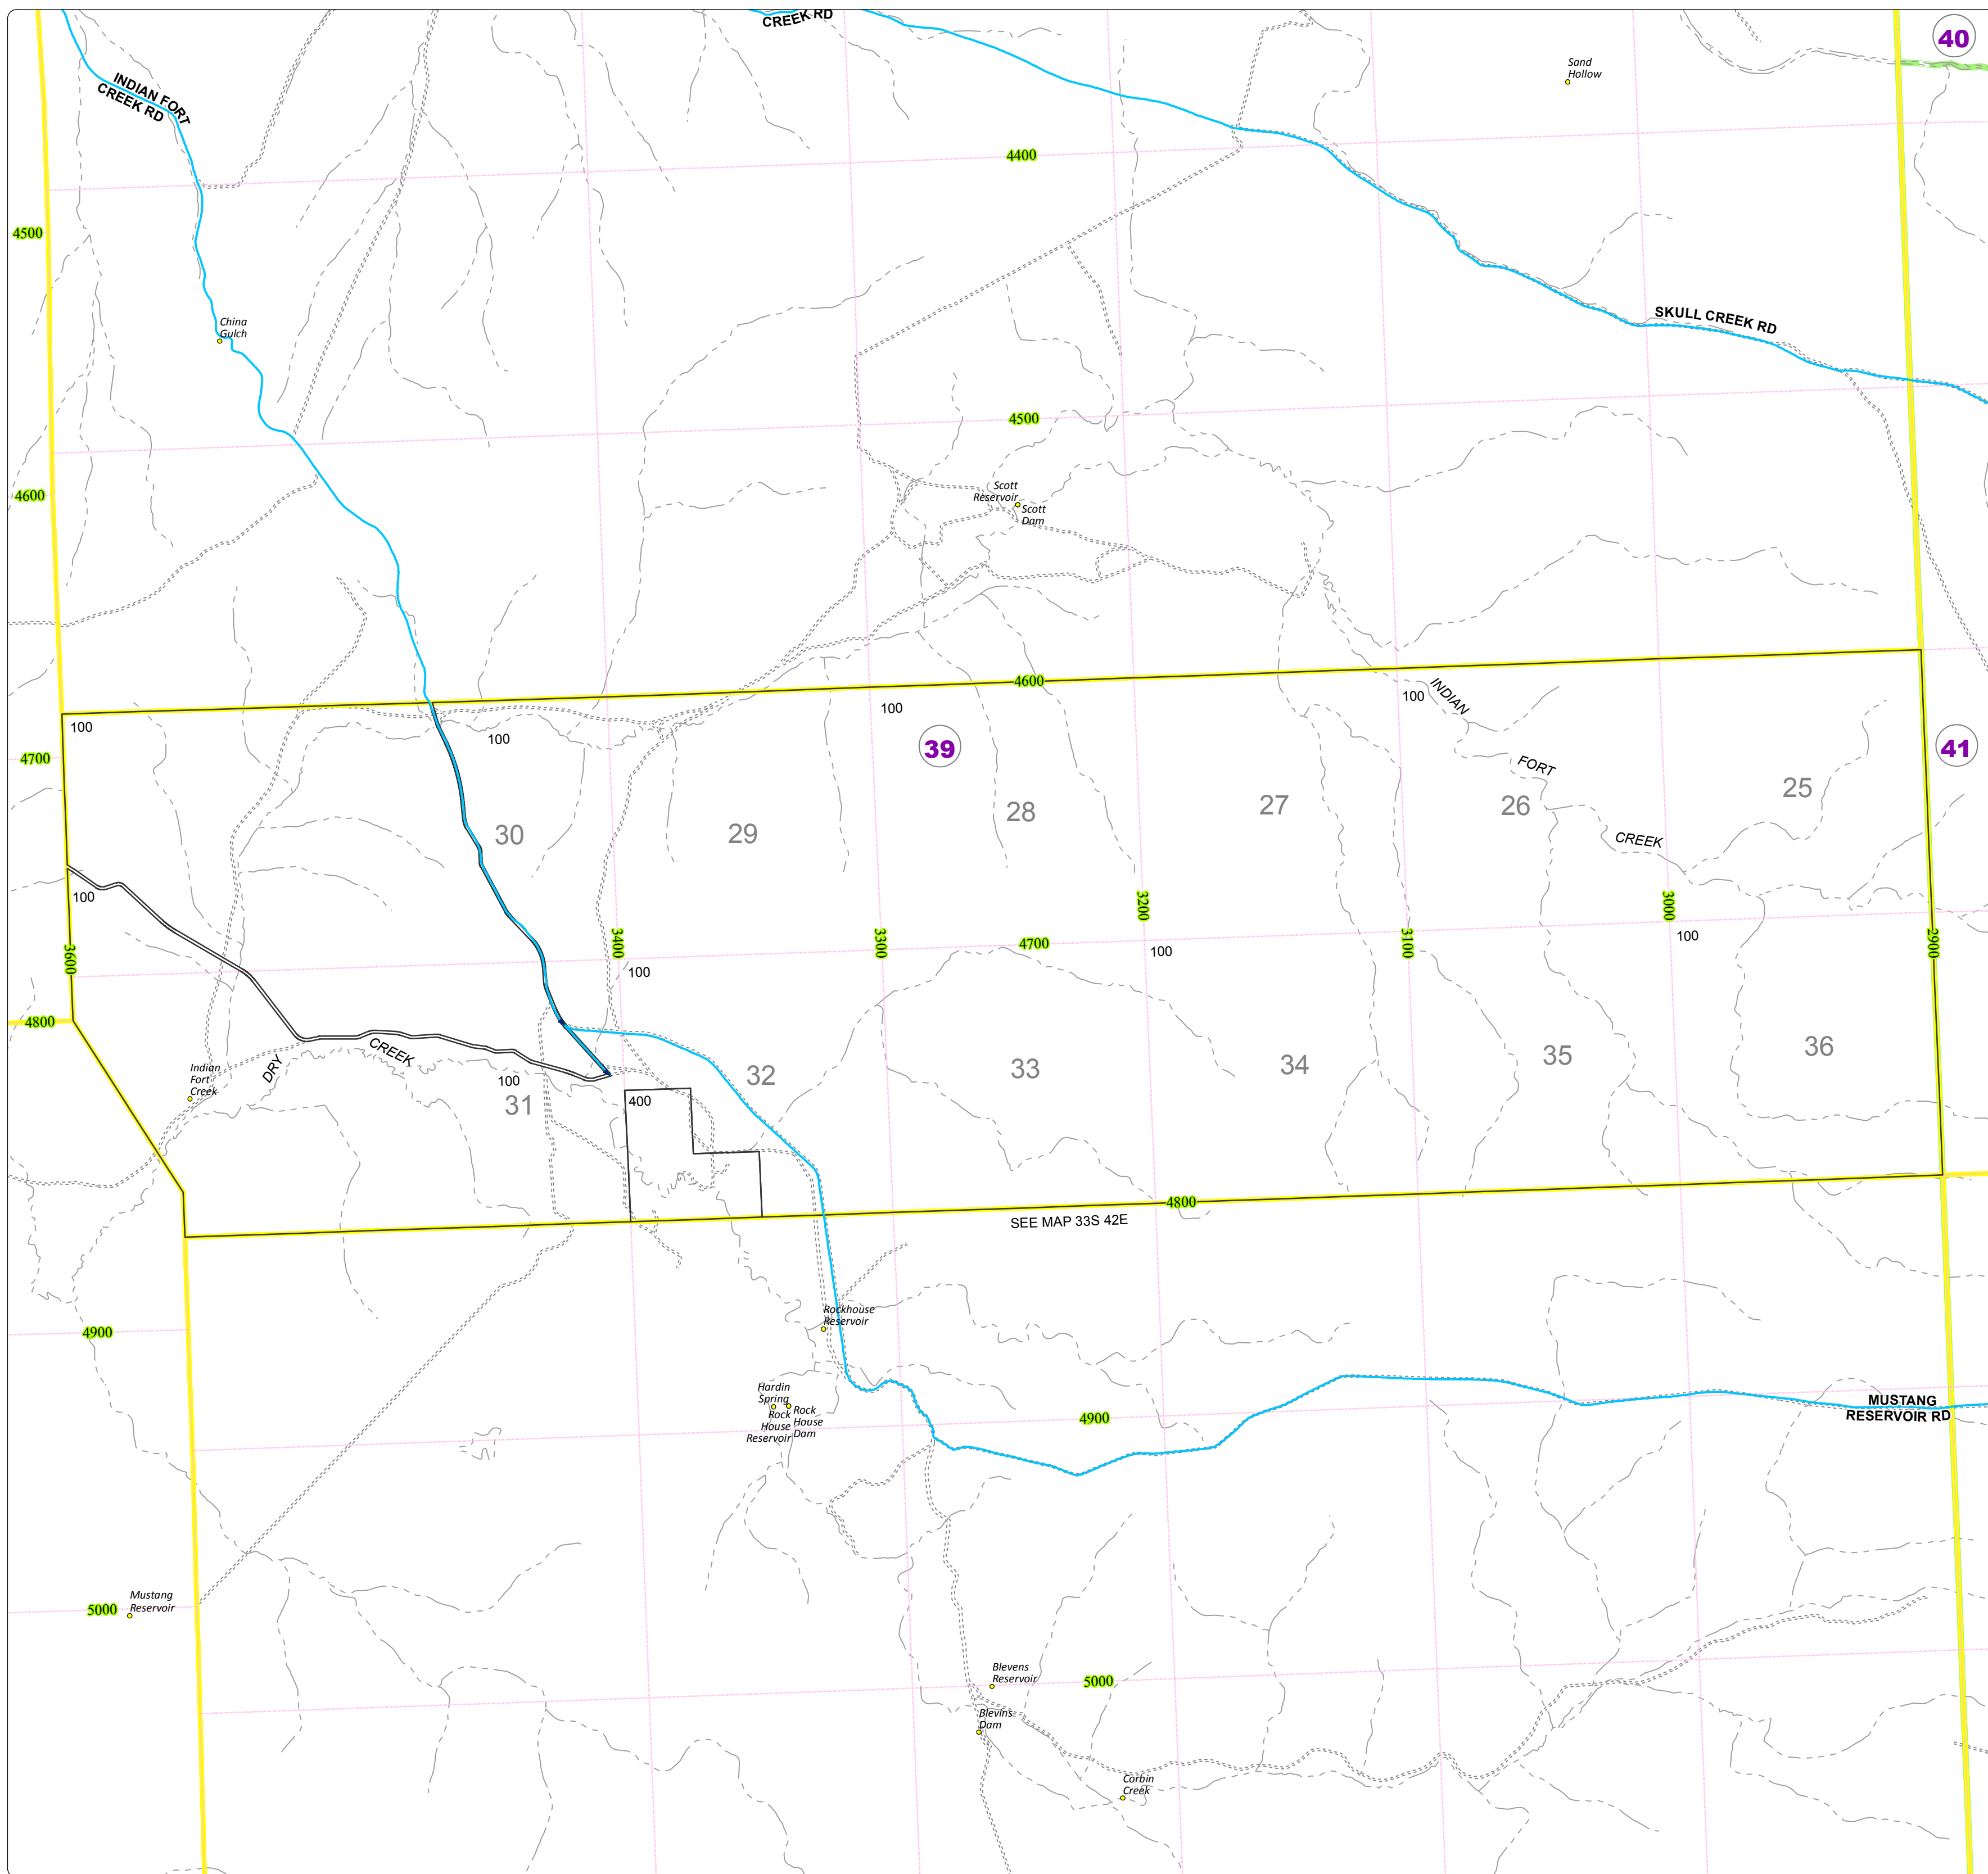

Malheur County Address Map

- Legend
- MapNumberBoundary
 - TAX CODE AREA**
 - 39 - Arock Area / Burns Junction

DISCLAIMER
 This information is not intended for use as an address locator and it should be noted that not all county address will be found. Parcels containing multiple addresses may only display a single address as recorded in the Assessor's database. This public information should be accepted and used by the recipient with the understanding that the data received from multiple sources was developed and collected for **assessment purpose only**.

GL2016

32S42ET2