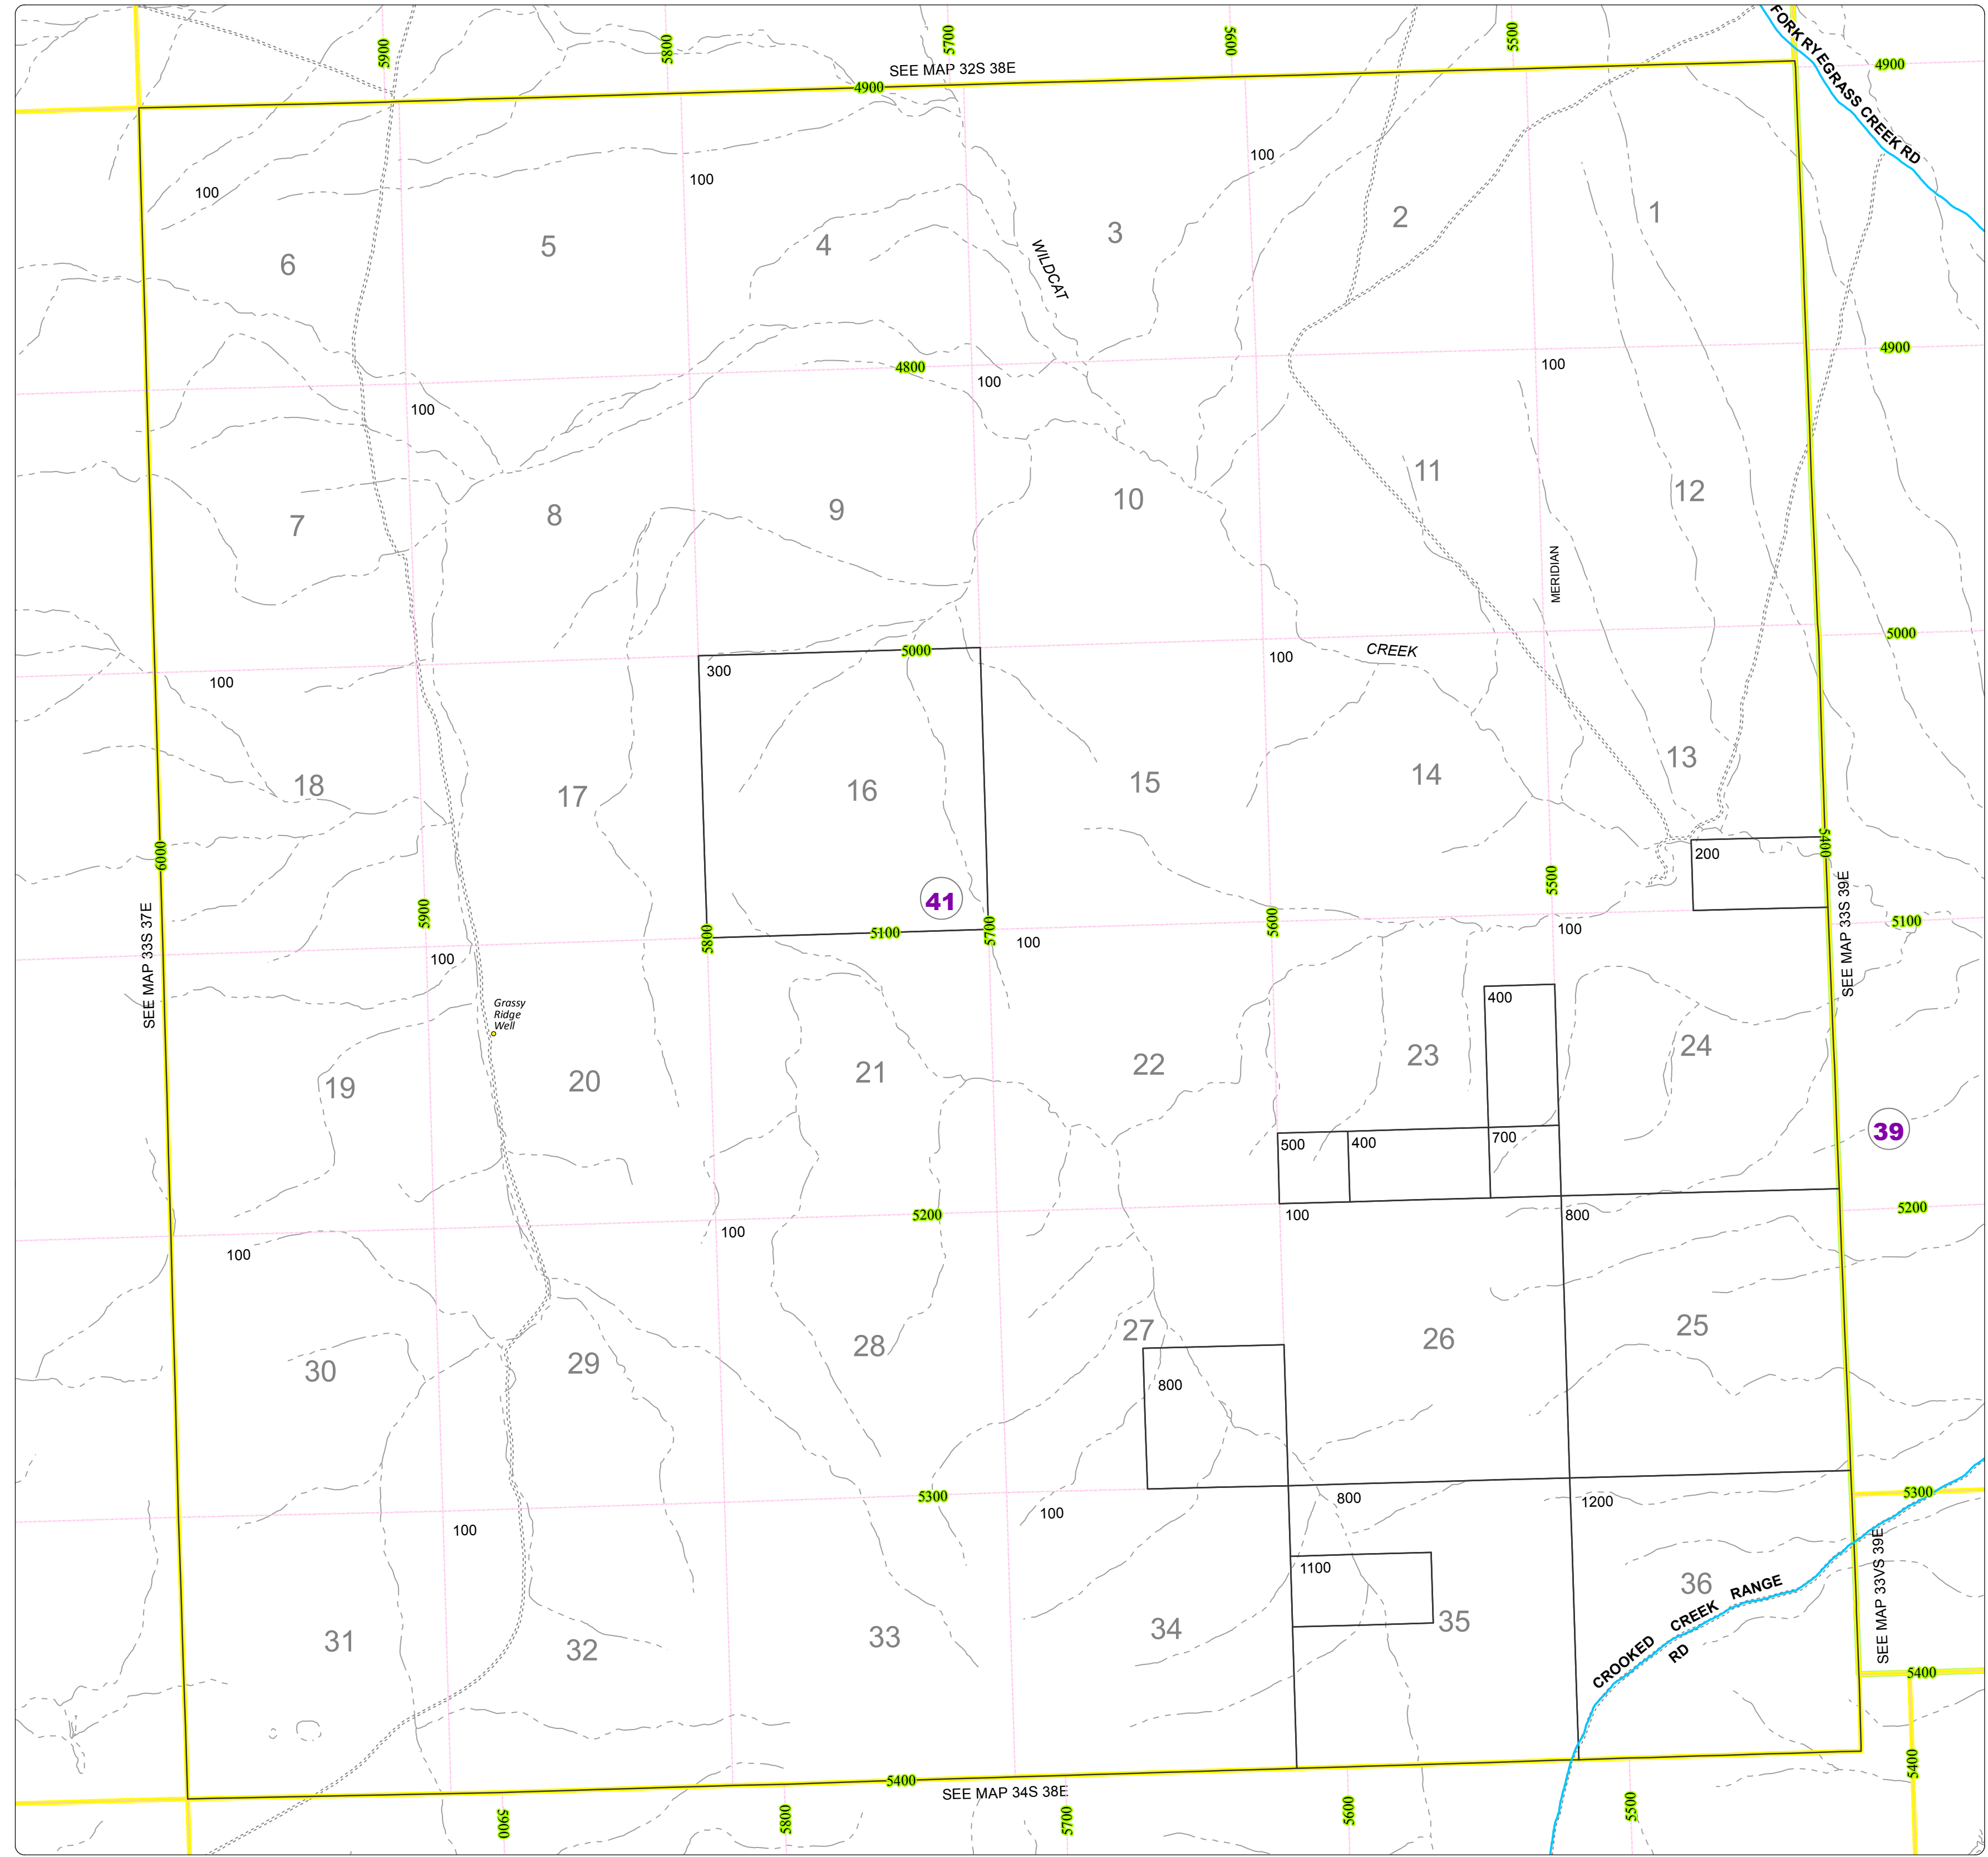

Malheur County Address Map

- Legend
- MapNumberBoundary
 - TAX CODE AREA
 - 41 - McDermitt

DISCLAIMER
This information is not intended for use as an address locator and it should be noted that not all county address will be found. Parcels containing multiple addresses may only display a single address as recorded in the Assessor's database. This public information should be accepted and used by the recipient with the understanding that the data received from multiple sources was developed and collected for assessment purpose only.

GL2016

33S38E