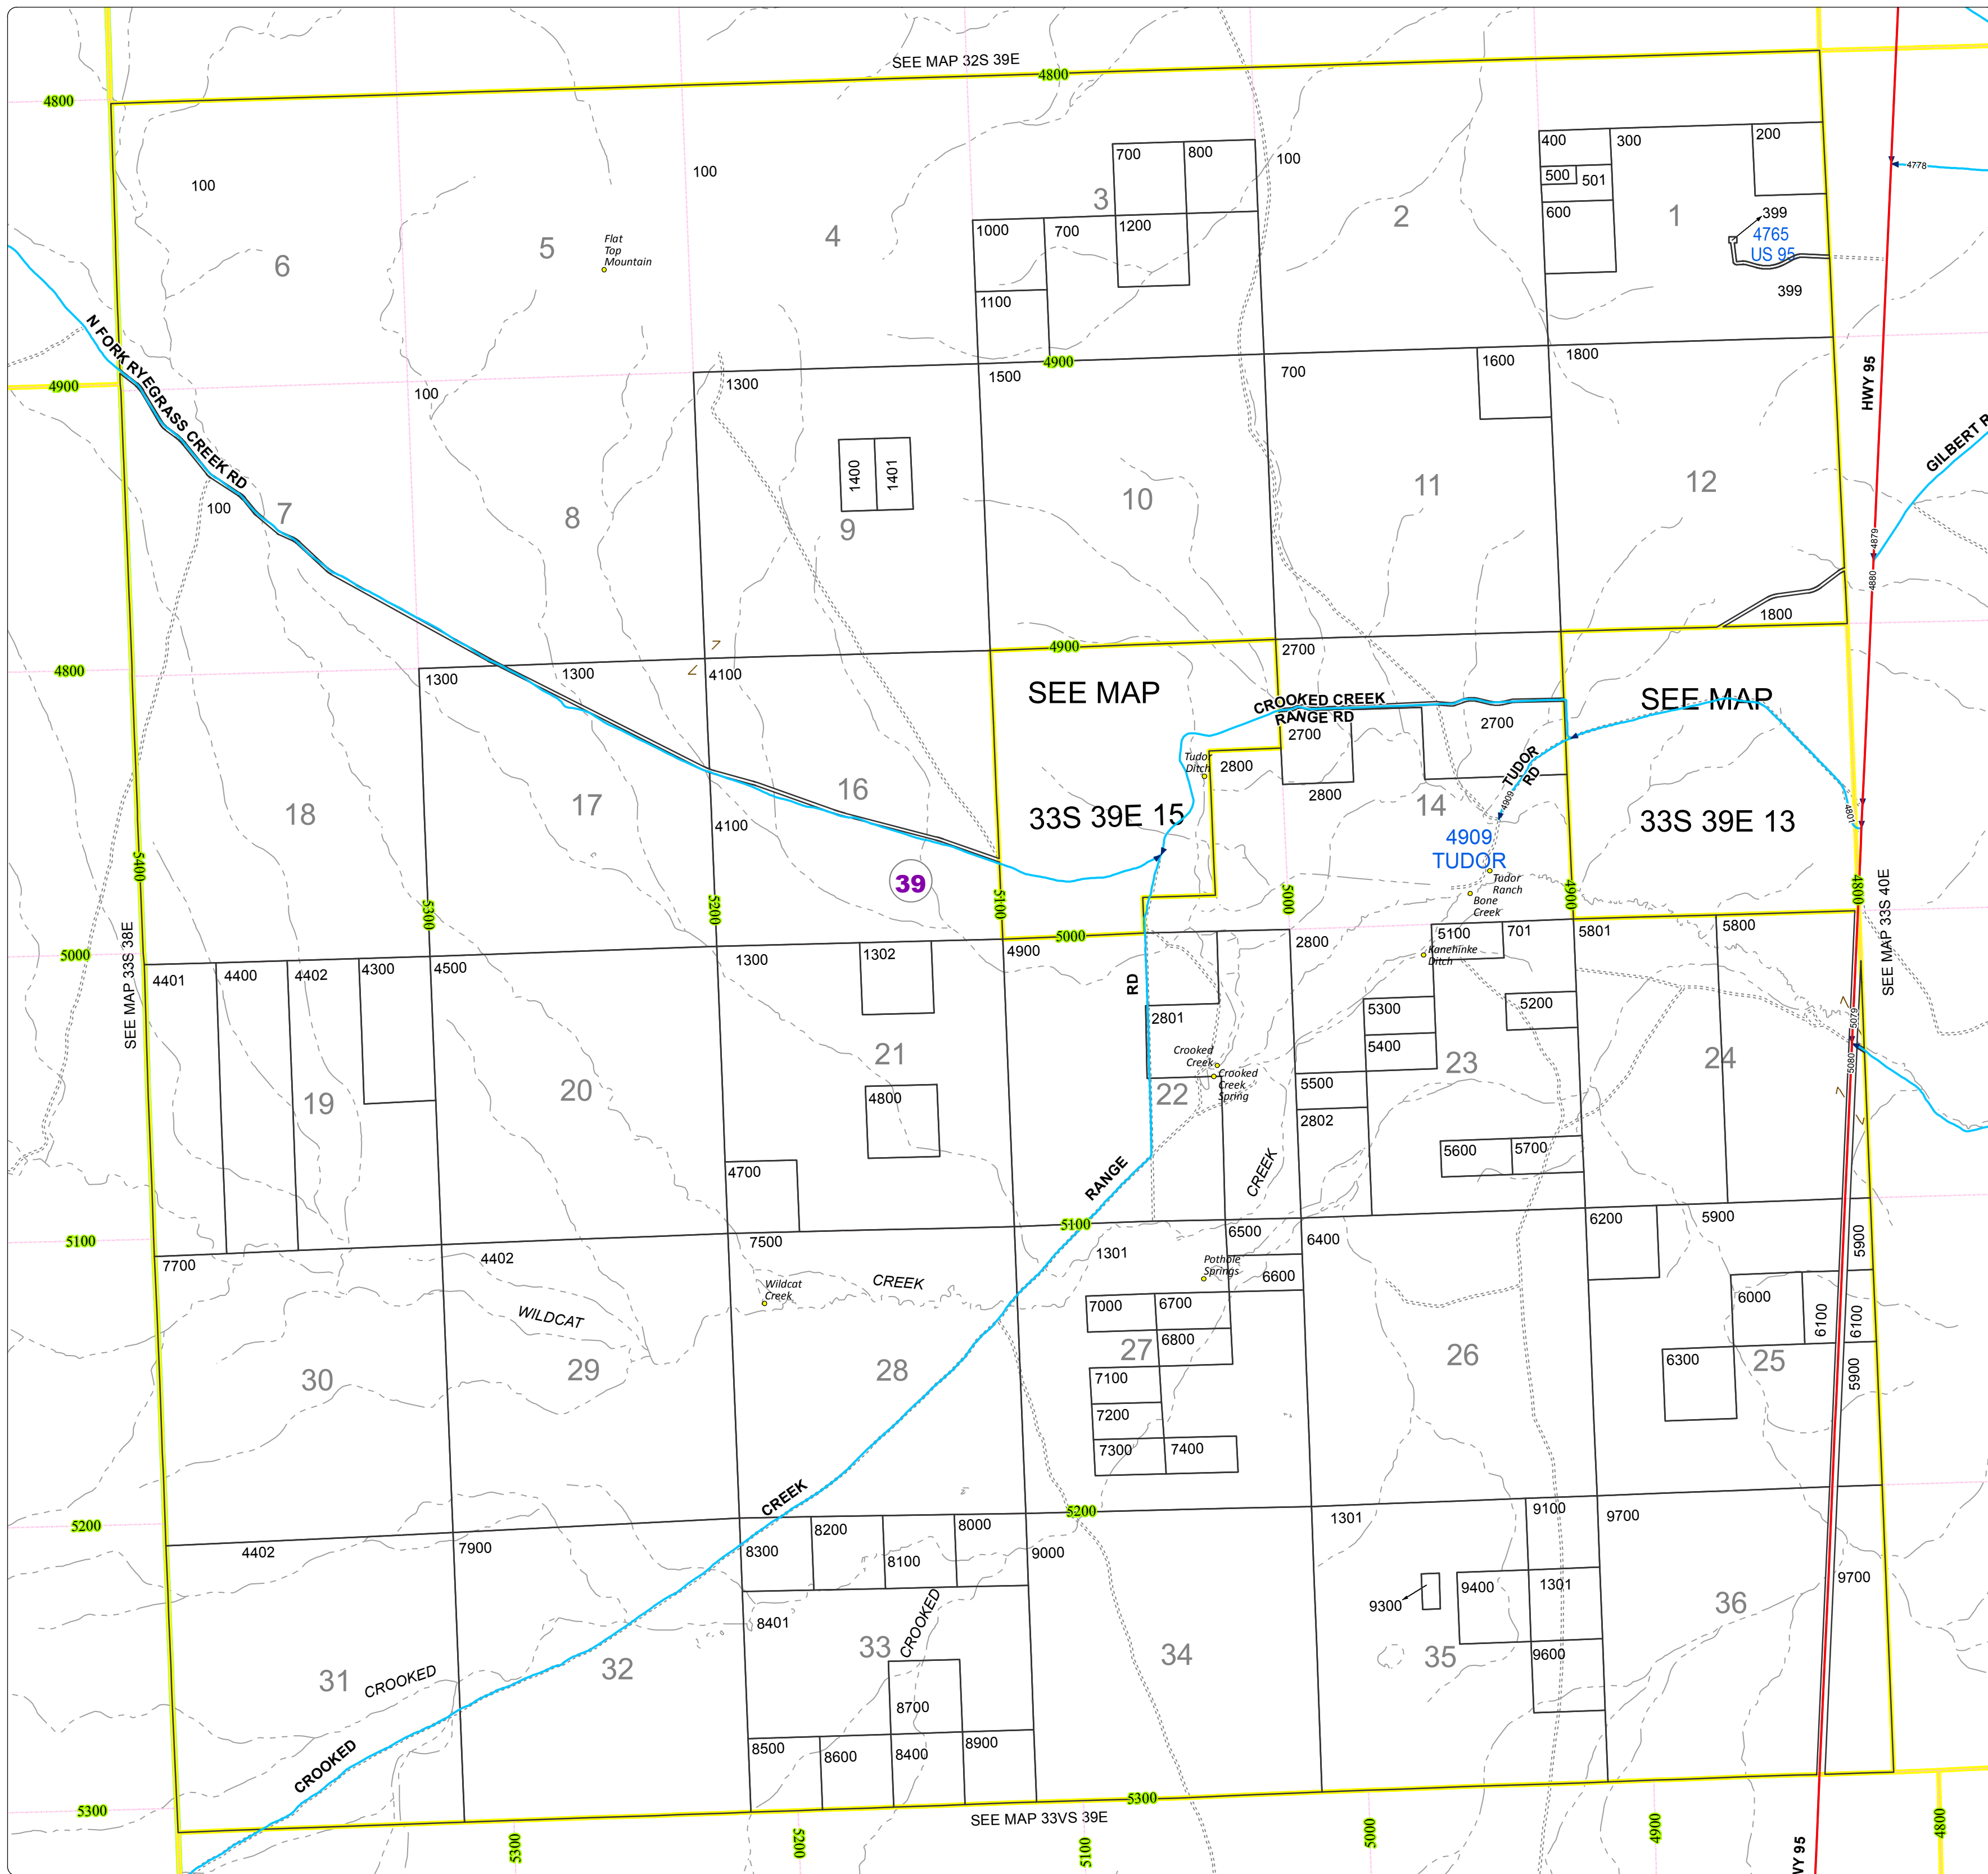

# Malheur County Address Map

- Legend
- MapNumberBoundary
  - TAX CODE AREA**
  - 39 - Arock Area / Burns Junction

**DISCLAIMER**  
This information is not intended for use as an address locator and it should be noted that not all county address will be found. Parcels containing multiple addresses may only display a single address as recorded in the Assessor's database. This public information should be accepted and used by the recipient with the understanding that the data received from multiple sources was developed and collected for **assessment purpose only**.

## 33S39E