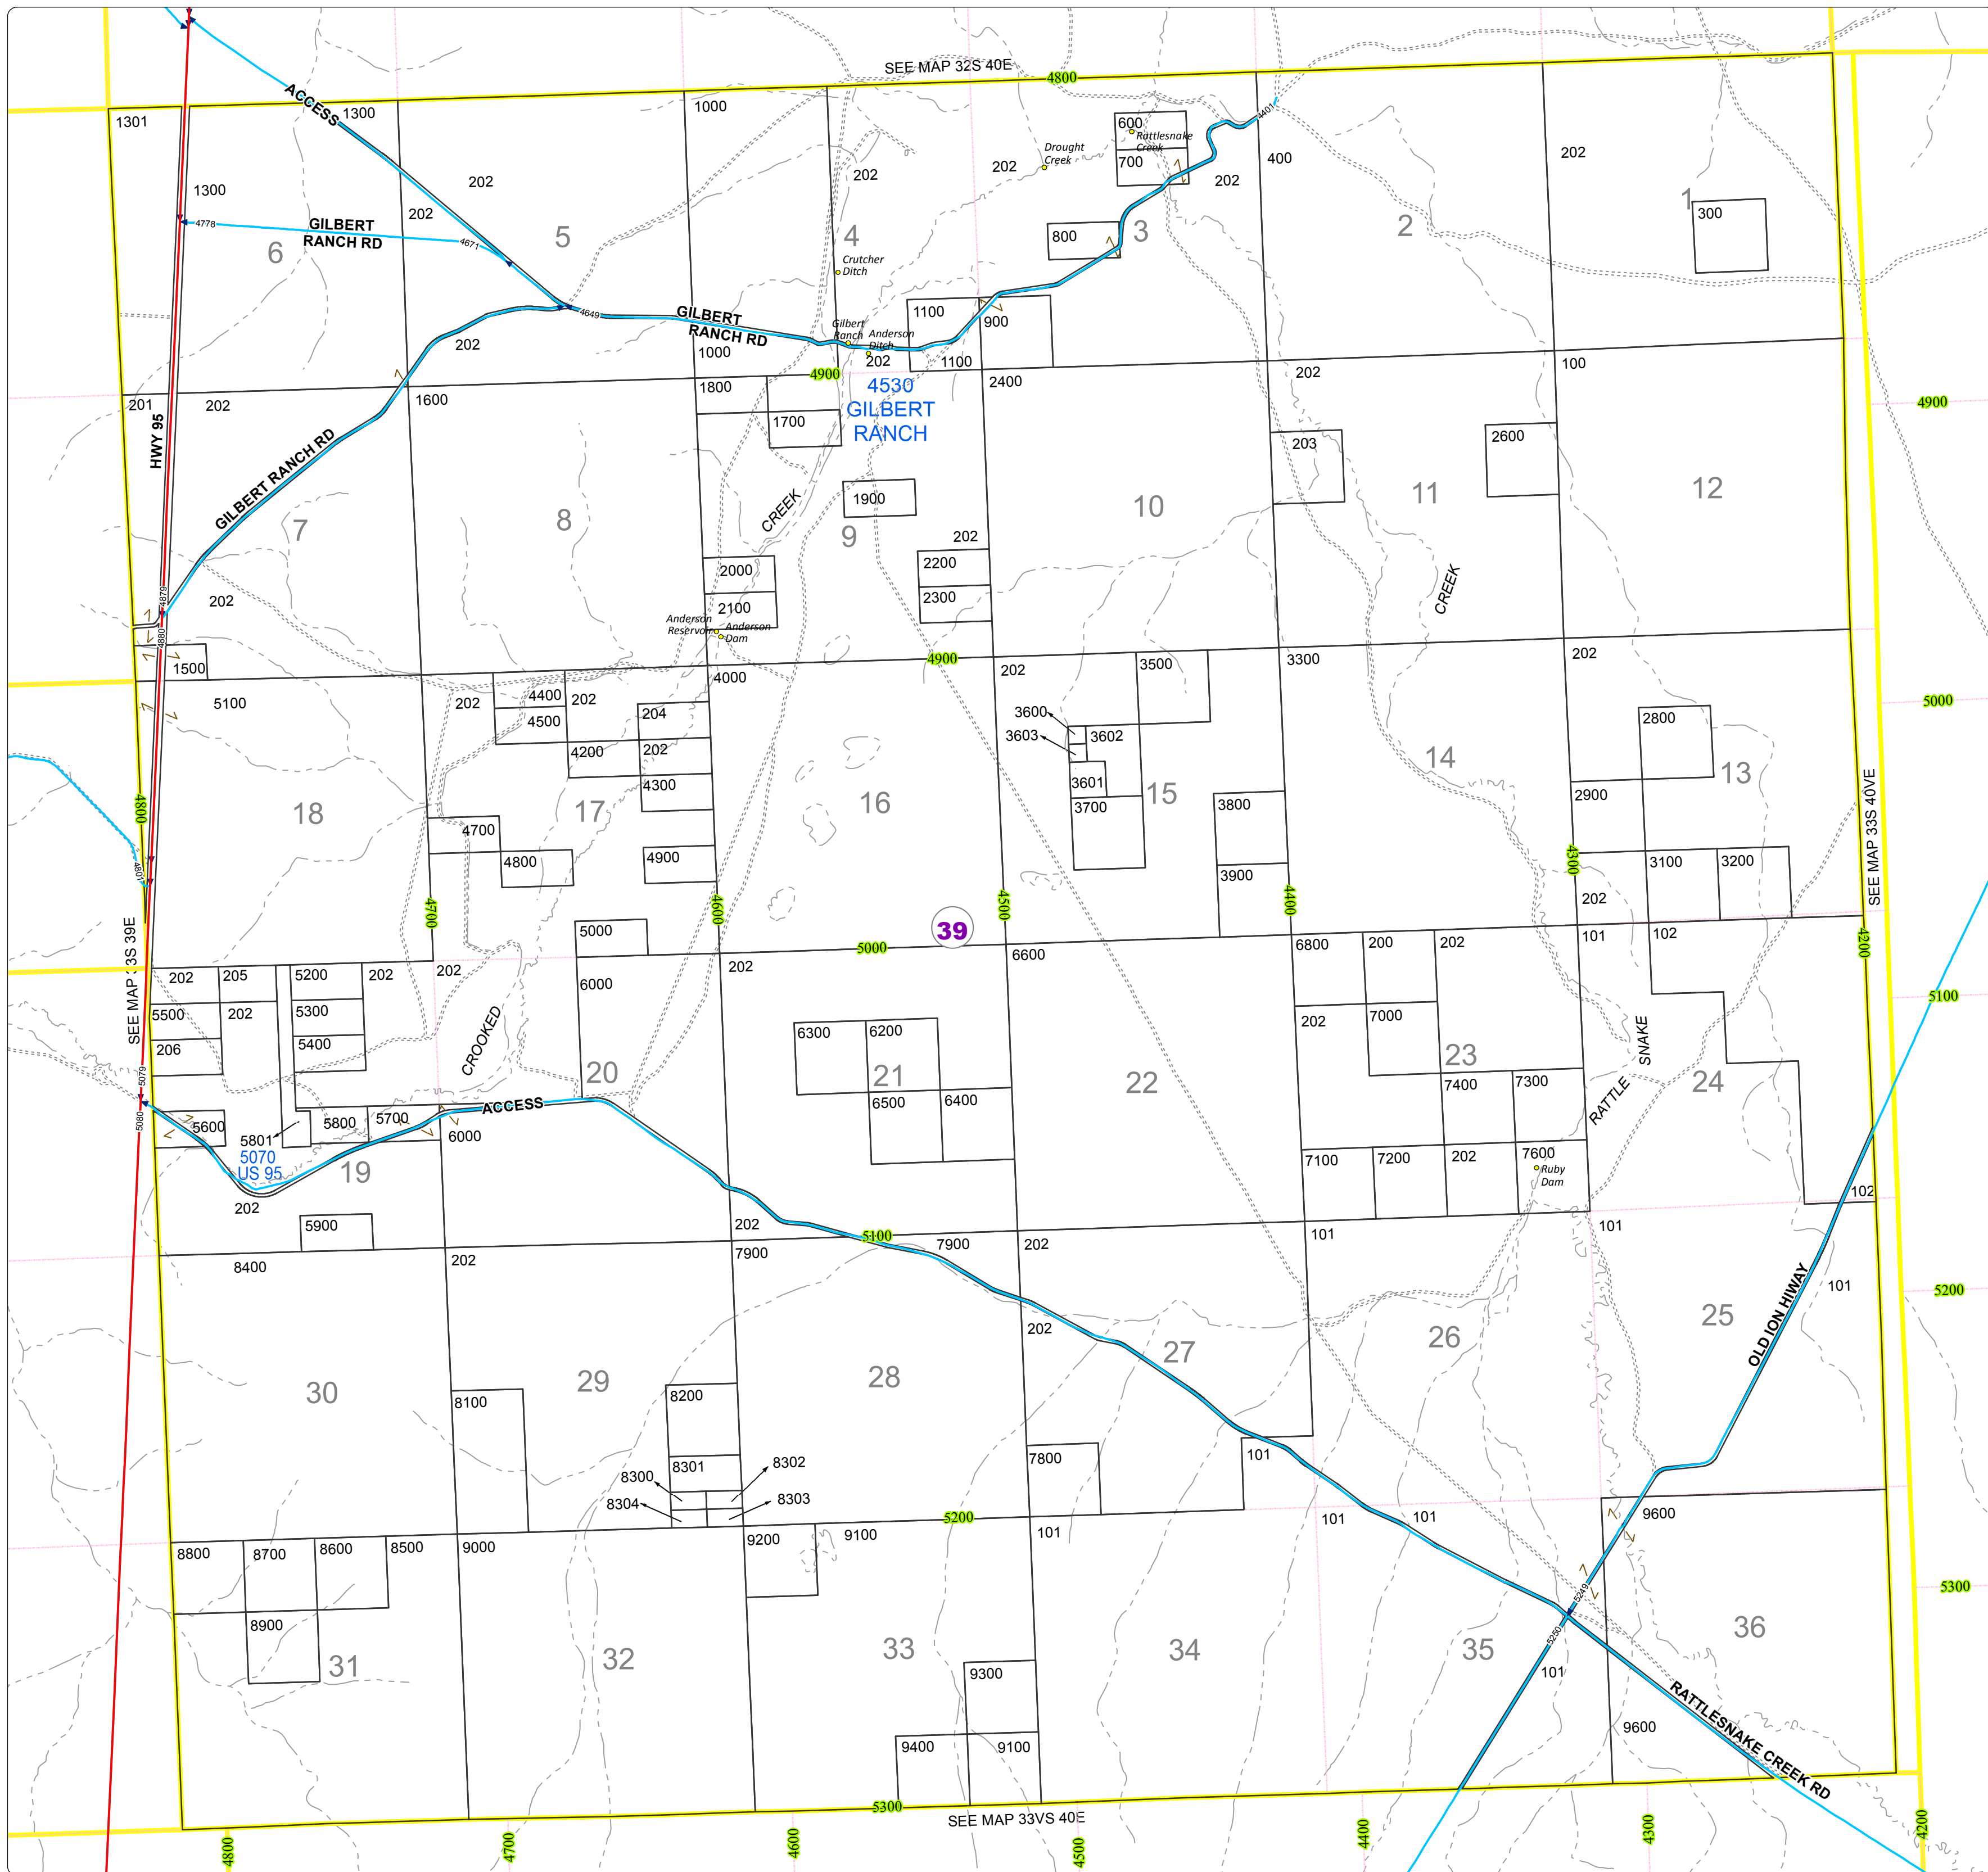

Malheur County Address Map

- Legend
- MapNumberBoundary
 - TAX CODE AREA
 - 39 - Arock Area / Burns Junction

DISCLAIMER
This information is not intended for use as an address locator and it should be noted that not all county address will be found. Parcels containing multiple addresses may only display a single address as recorded in the Assessor's database. This public information should be accepted and used by the recipient with the understanding that the data received from multiple sources was developed and collected for **assessment purpose only**.

GL2016

33S40E