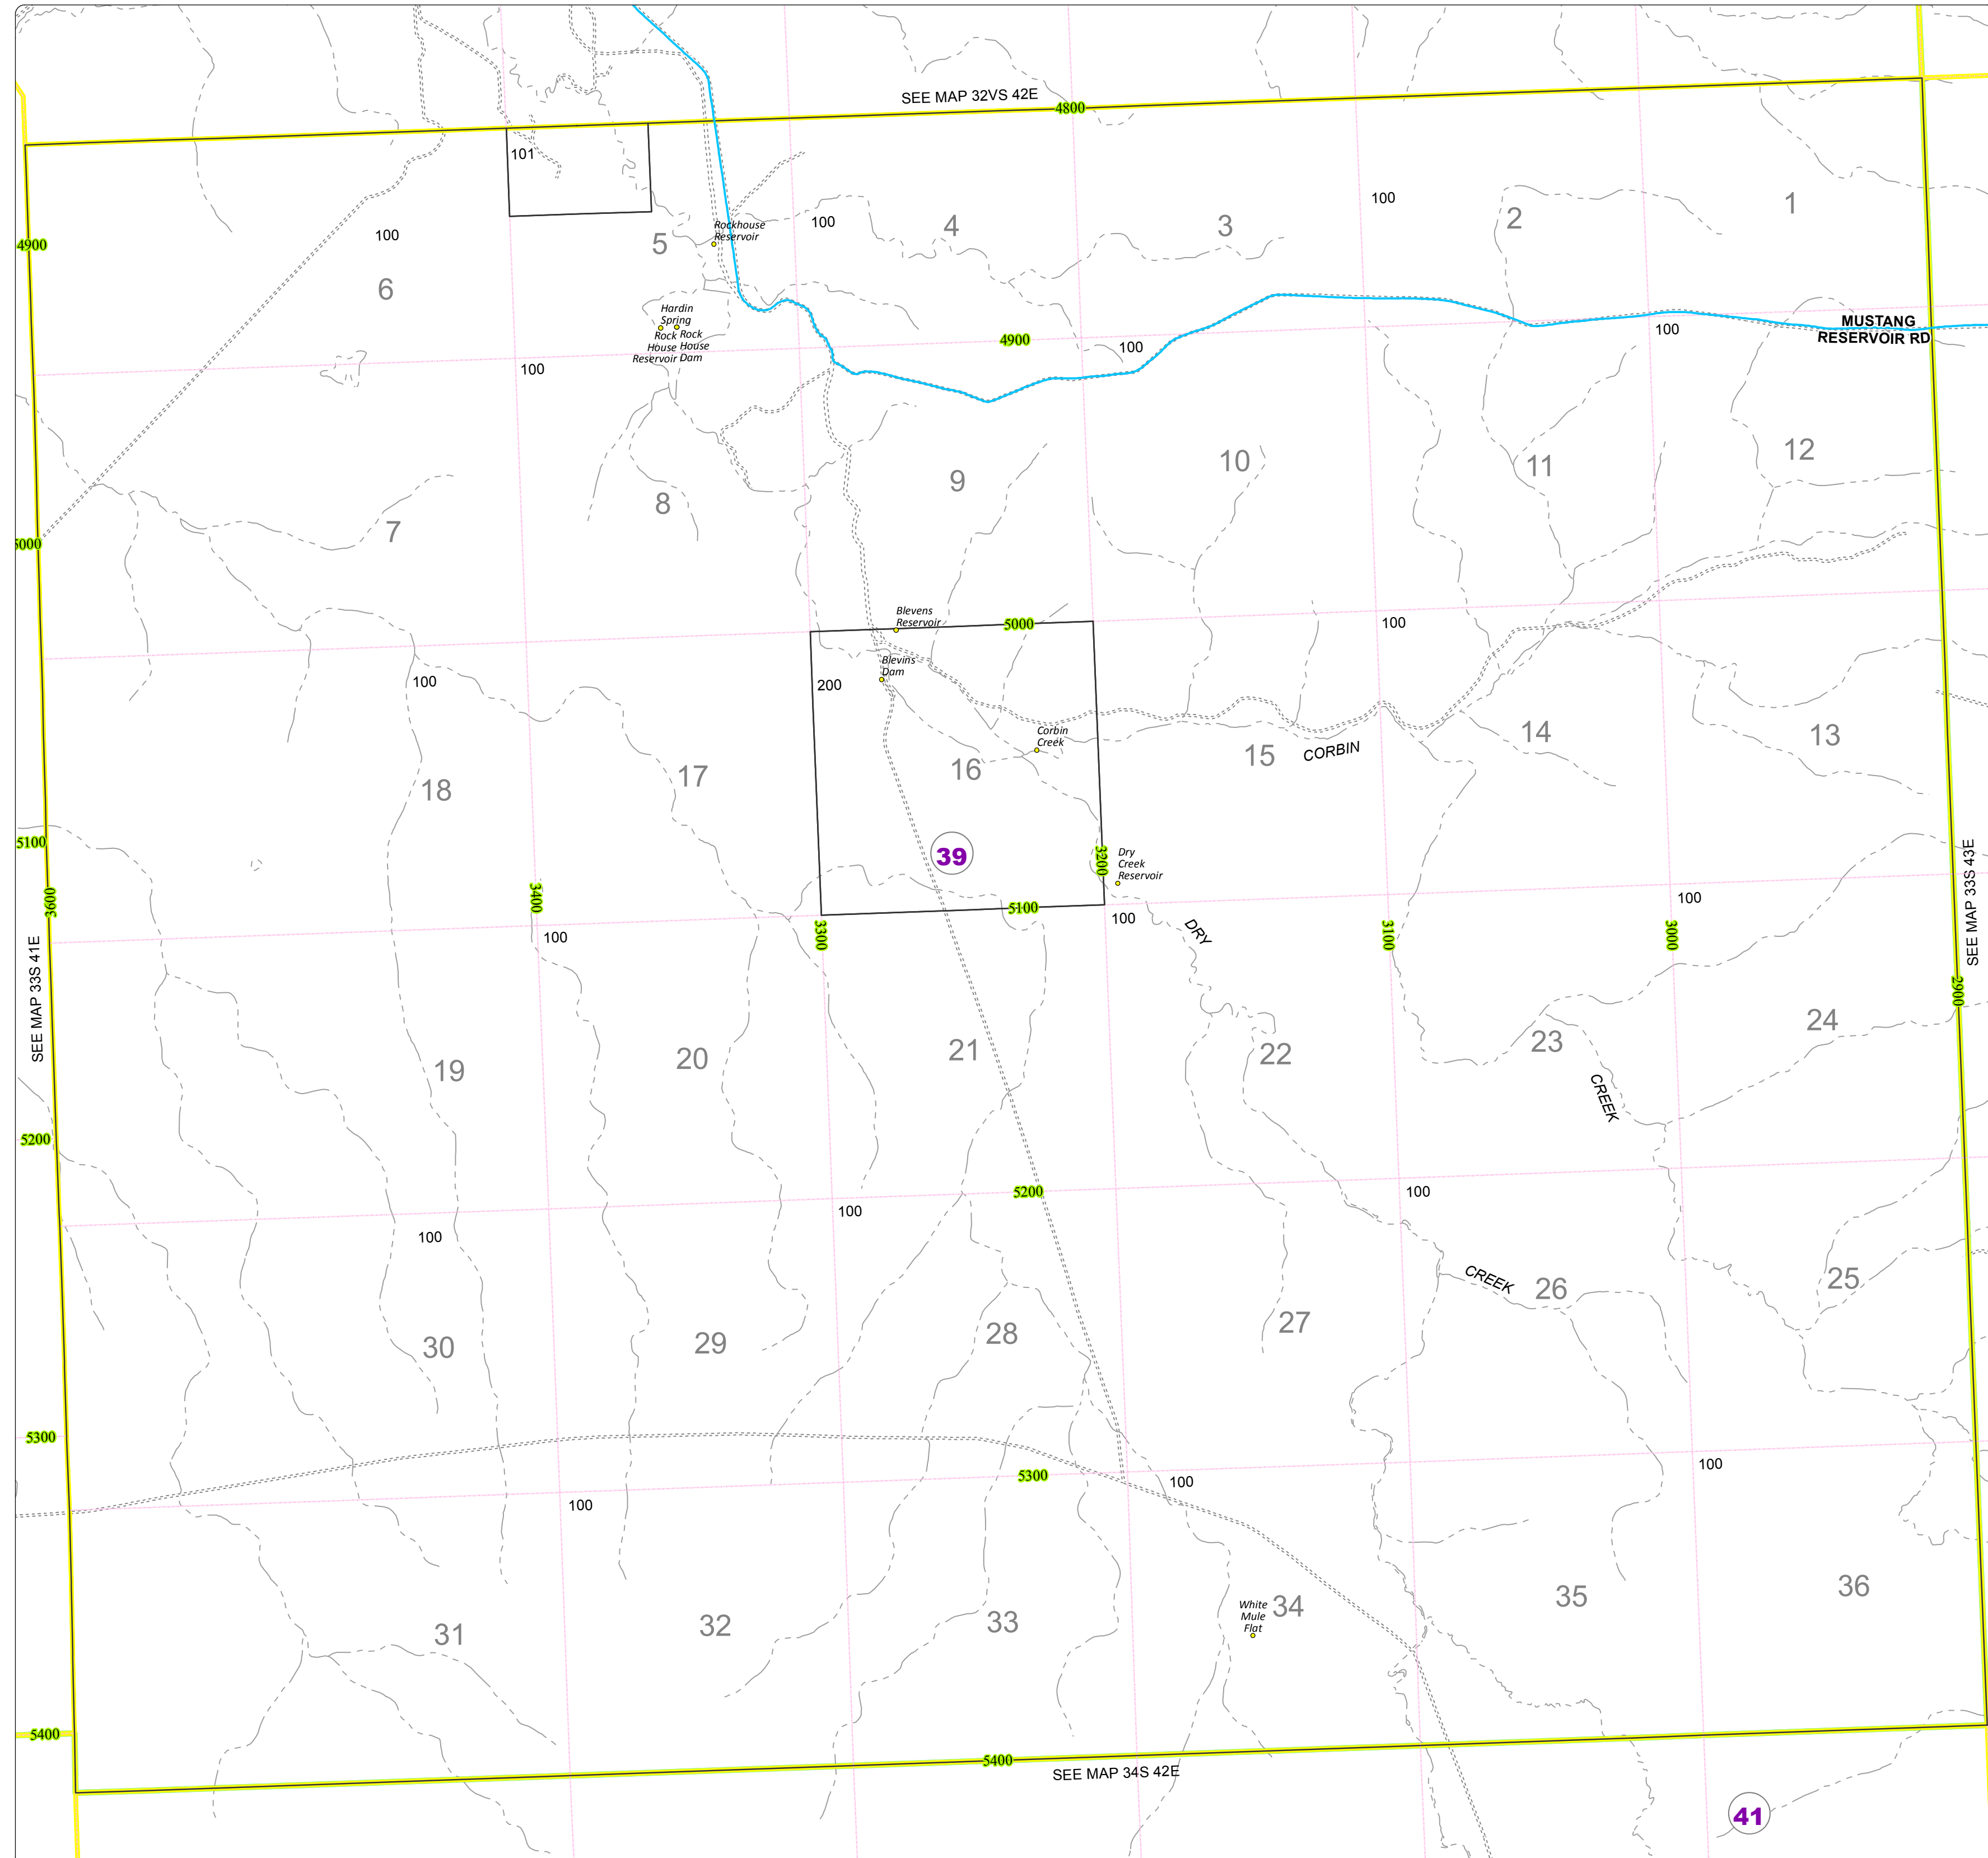

Malheur County Address Map

- Legend
- MapNumberBoundary
 - TAX CODE AREA**
 - 39 - Arock Area / Burns Junction

DISCLAIMER
This information is not intended for use as an address locator and it should be noted that not all county address will be found. Parcels containing multiple addresses may only display a single address as recorded in the Assessor's database. This public information should be accepted and used by the recipient with the understanding that the data received from multiple sources was developed and collected for assessment purpose only.

GL2016

33S42E