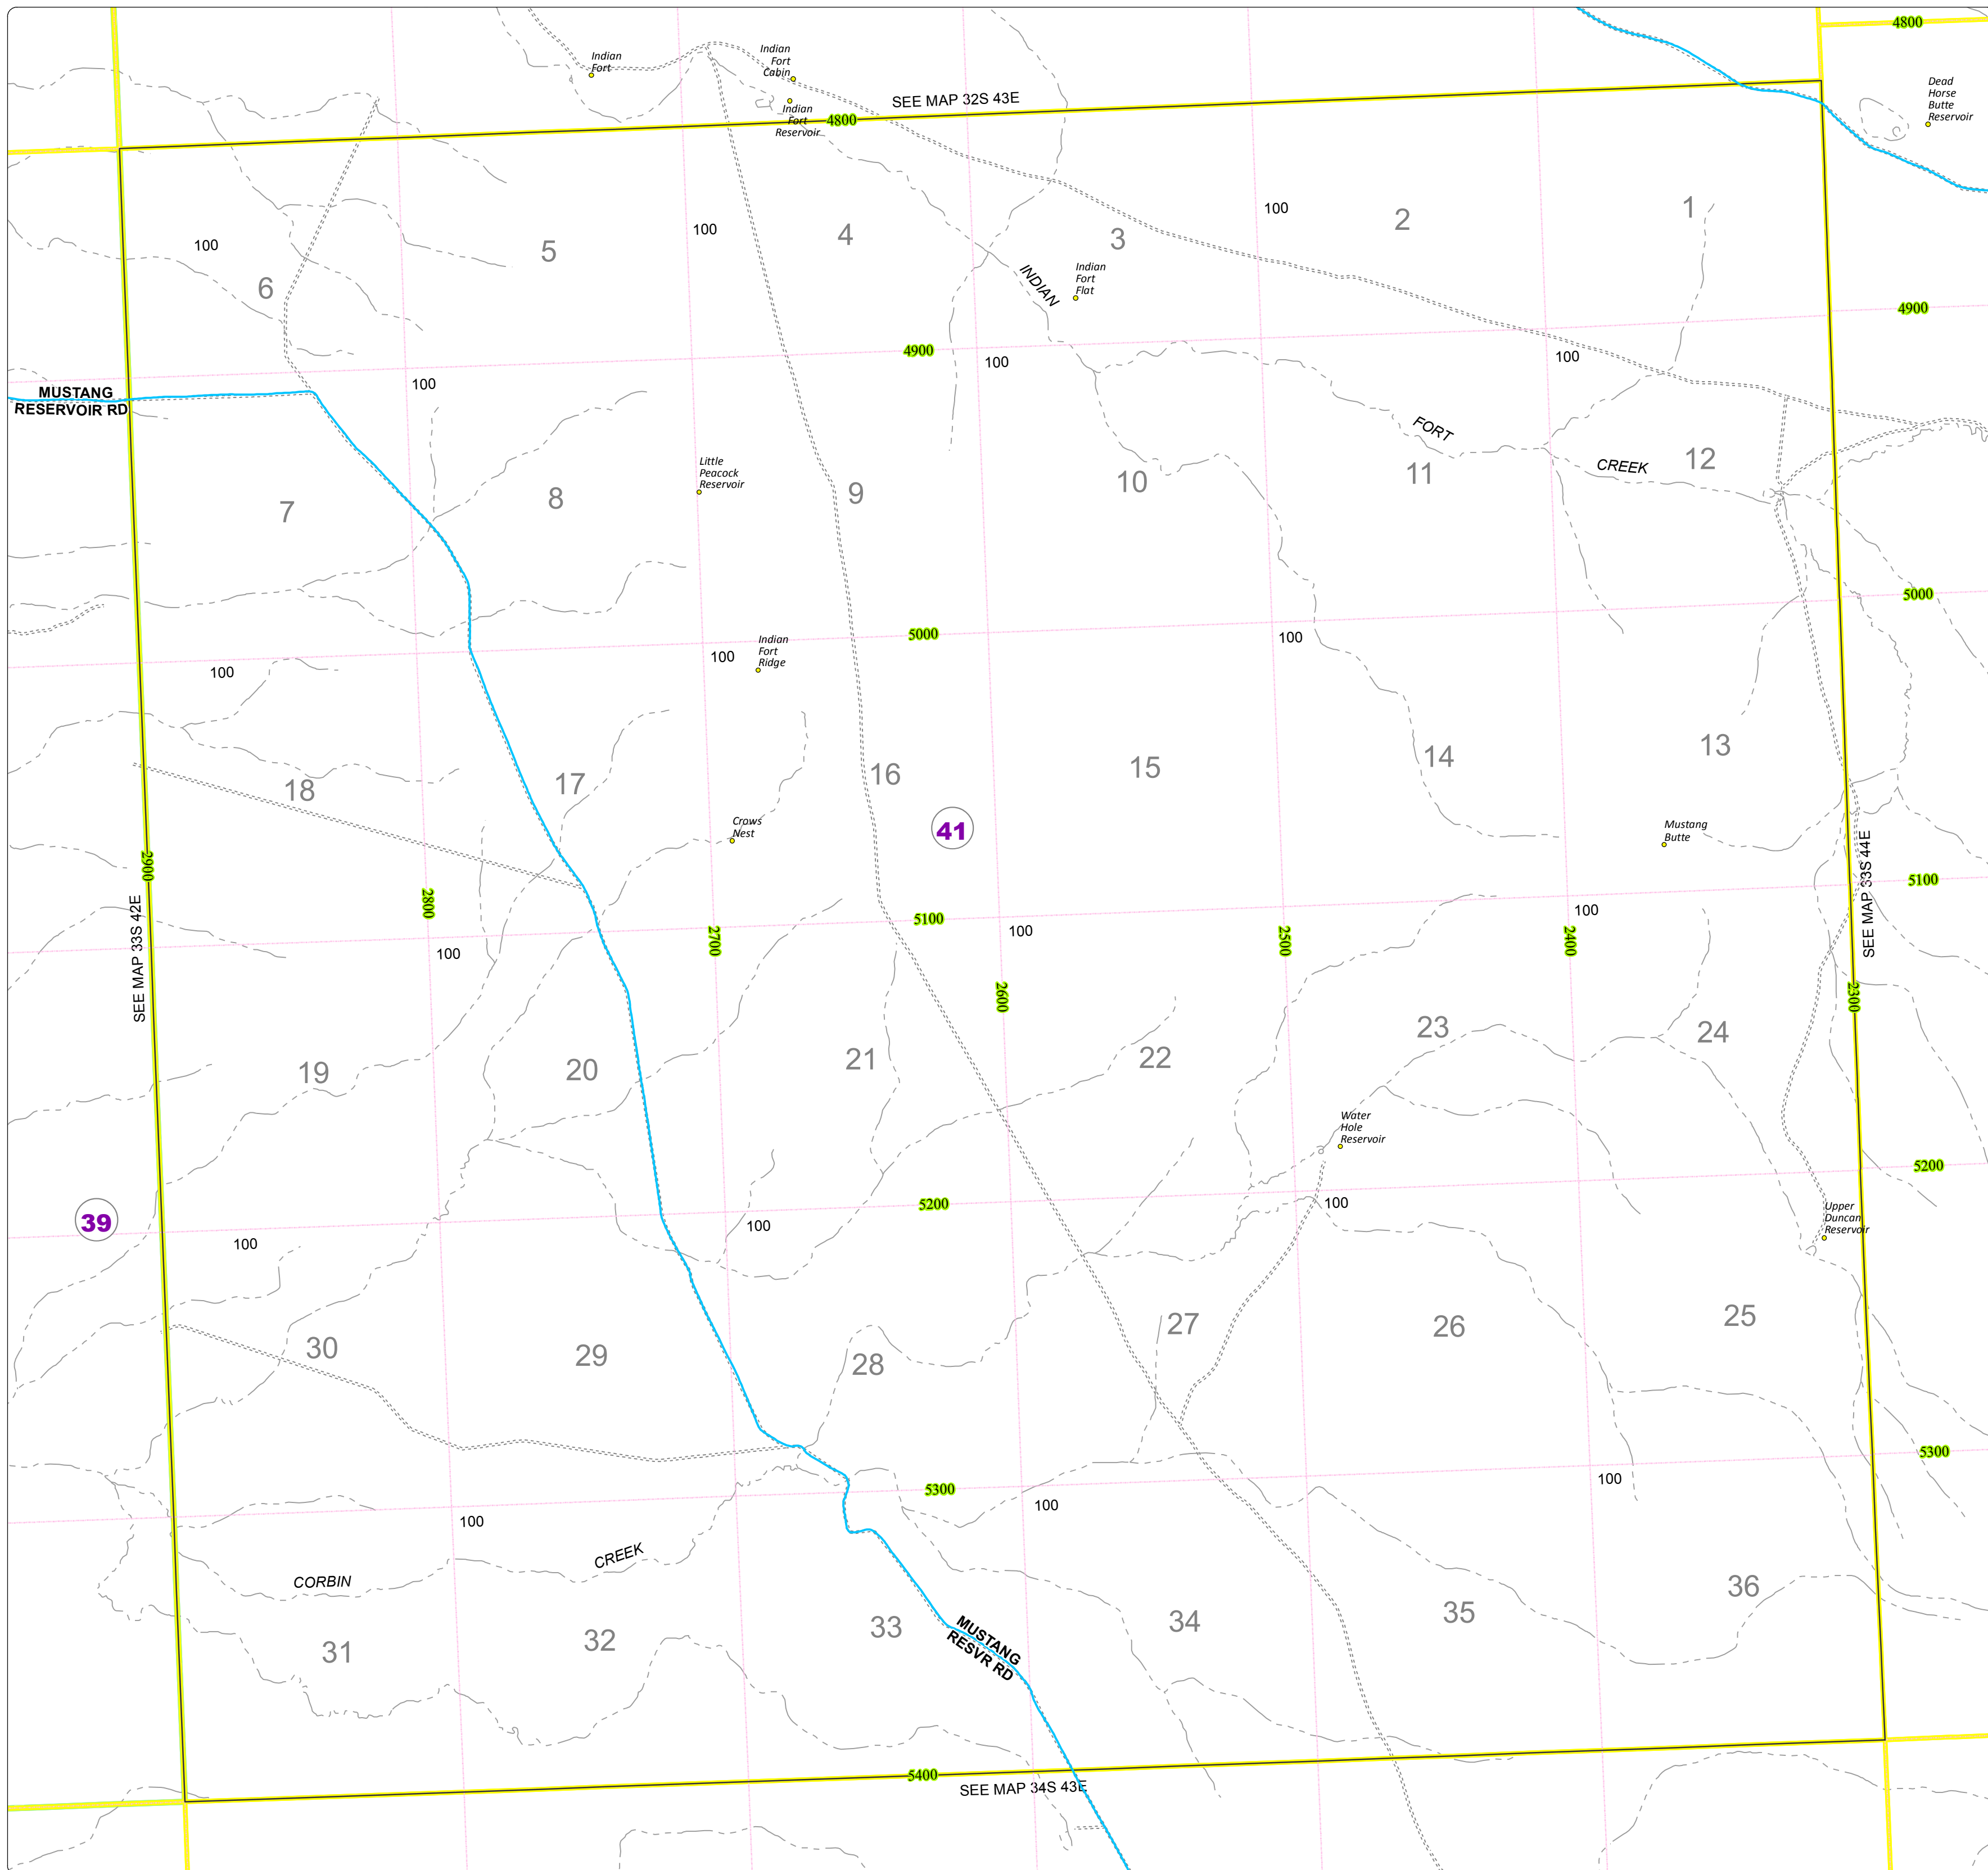

# Malheur County Address Map

- Legend
- MapNumberBoundary
  - TAX CODE AREA
  - 41 - McDermitt

**DISCLAIMER**  
This information is not intended for use as an address locator and it should be noted that not all county address will be found. Parcels containing multiple addresses may only display a single address as recorded in the Assessor's database. This public information should be accepted and used by the recipient with the understanding that the data received from multiple sources was developed and collected for **assessment purpose only**.

## 33S43E