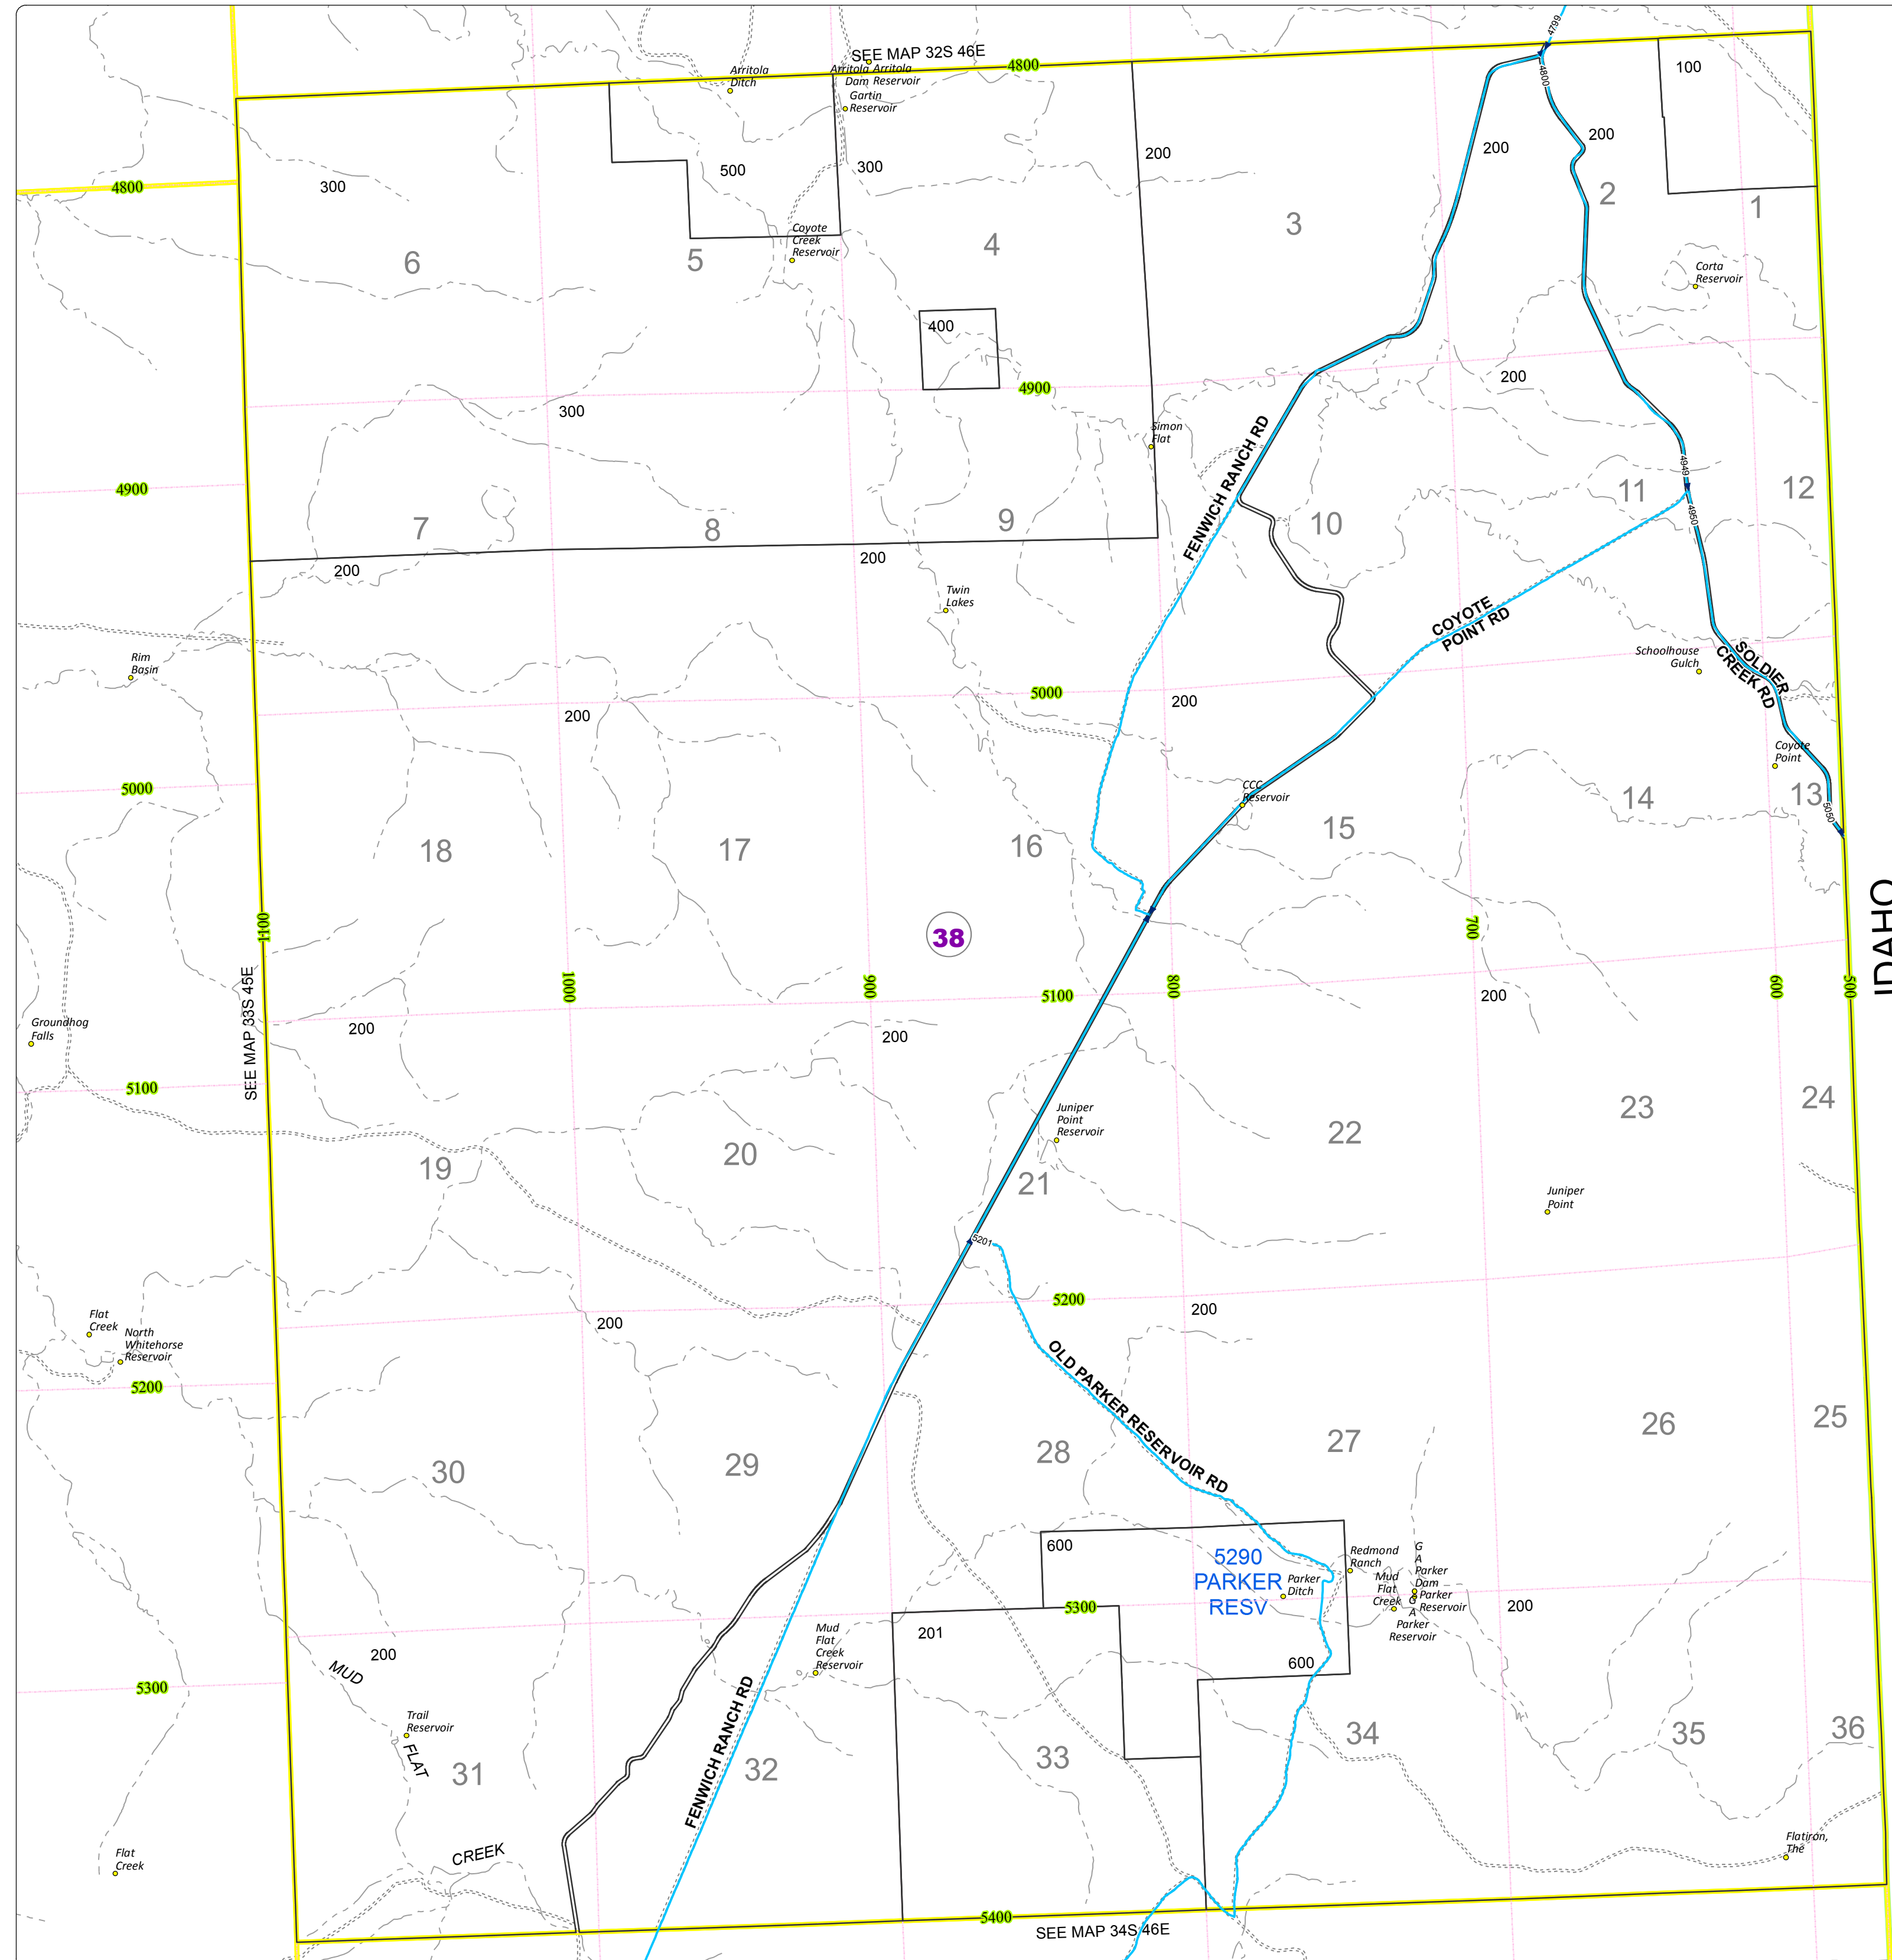

# Malheur County Address Map

- Legend
- MapNumberBoundary
  - TAX CODE AREA
  - 38 - Jordan Valley-Rural

**DISCLAIMER**  
This information is not intended for use as an address locator and it should be noted that not all county address will be found. Parcels containing multiple addresses may only display a single address as recorded in the Assessor's database. This public information should be accepted and used by the recipient with the understanding that the data received from multiple sources was developed and collected for **assessment purpose only**.

## 33S46E