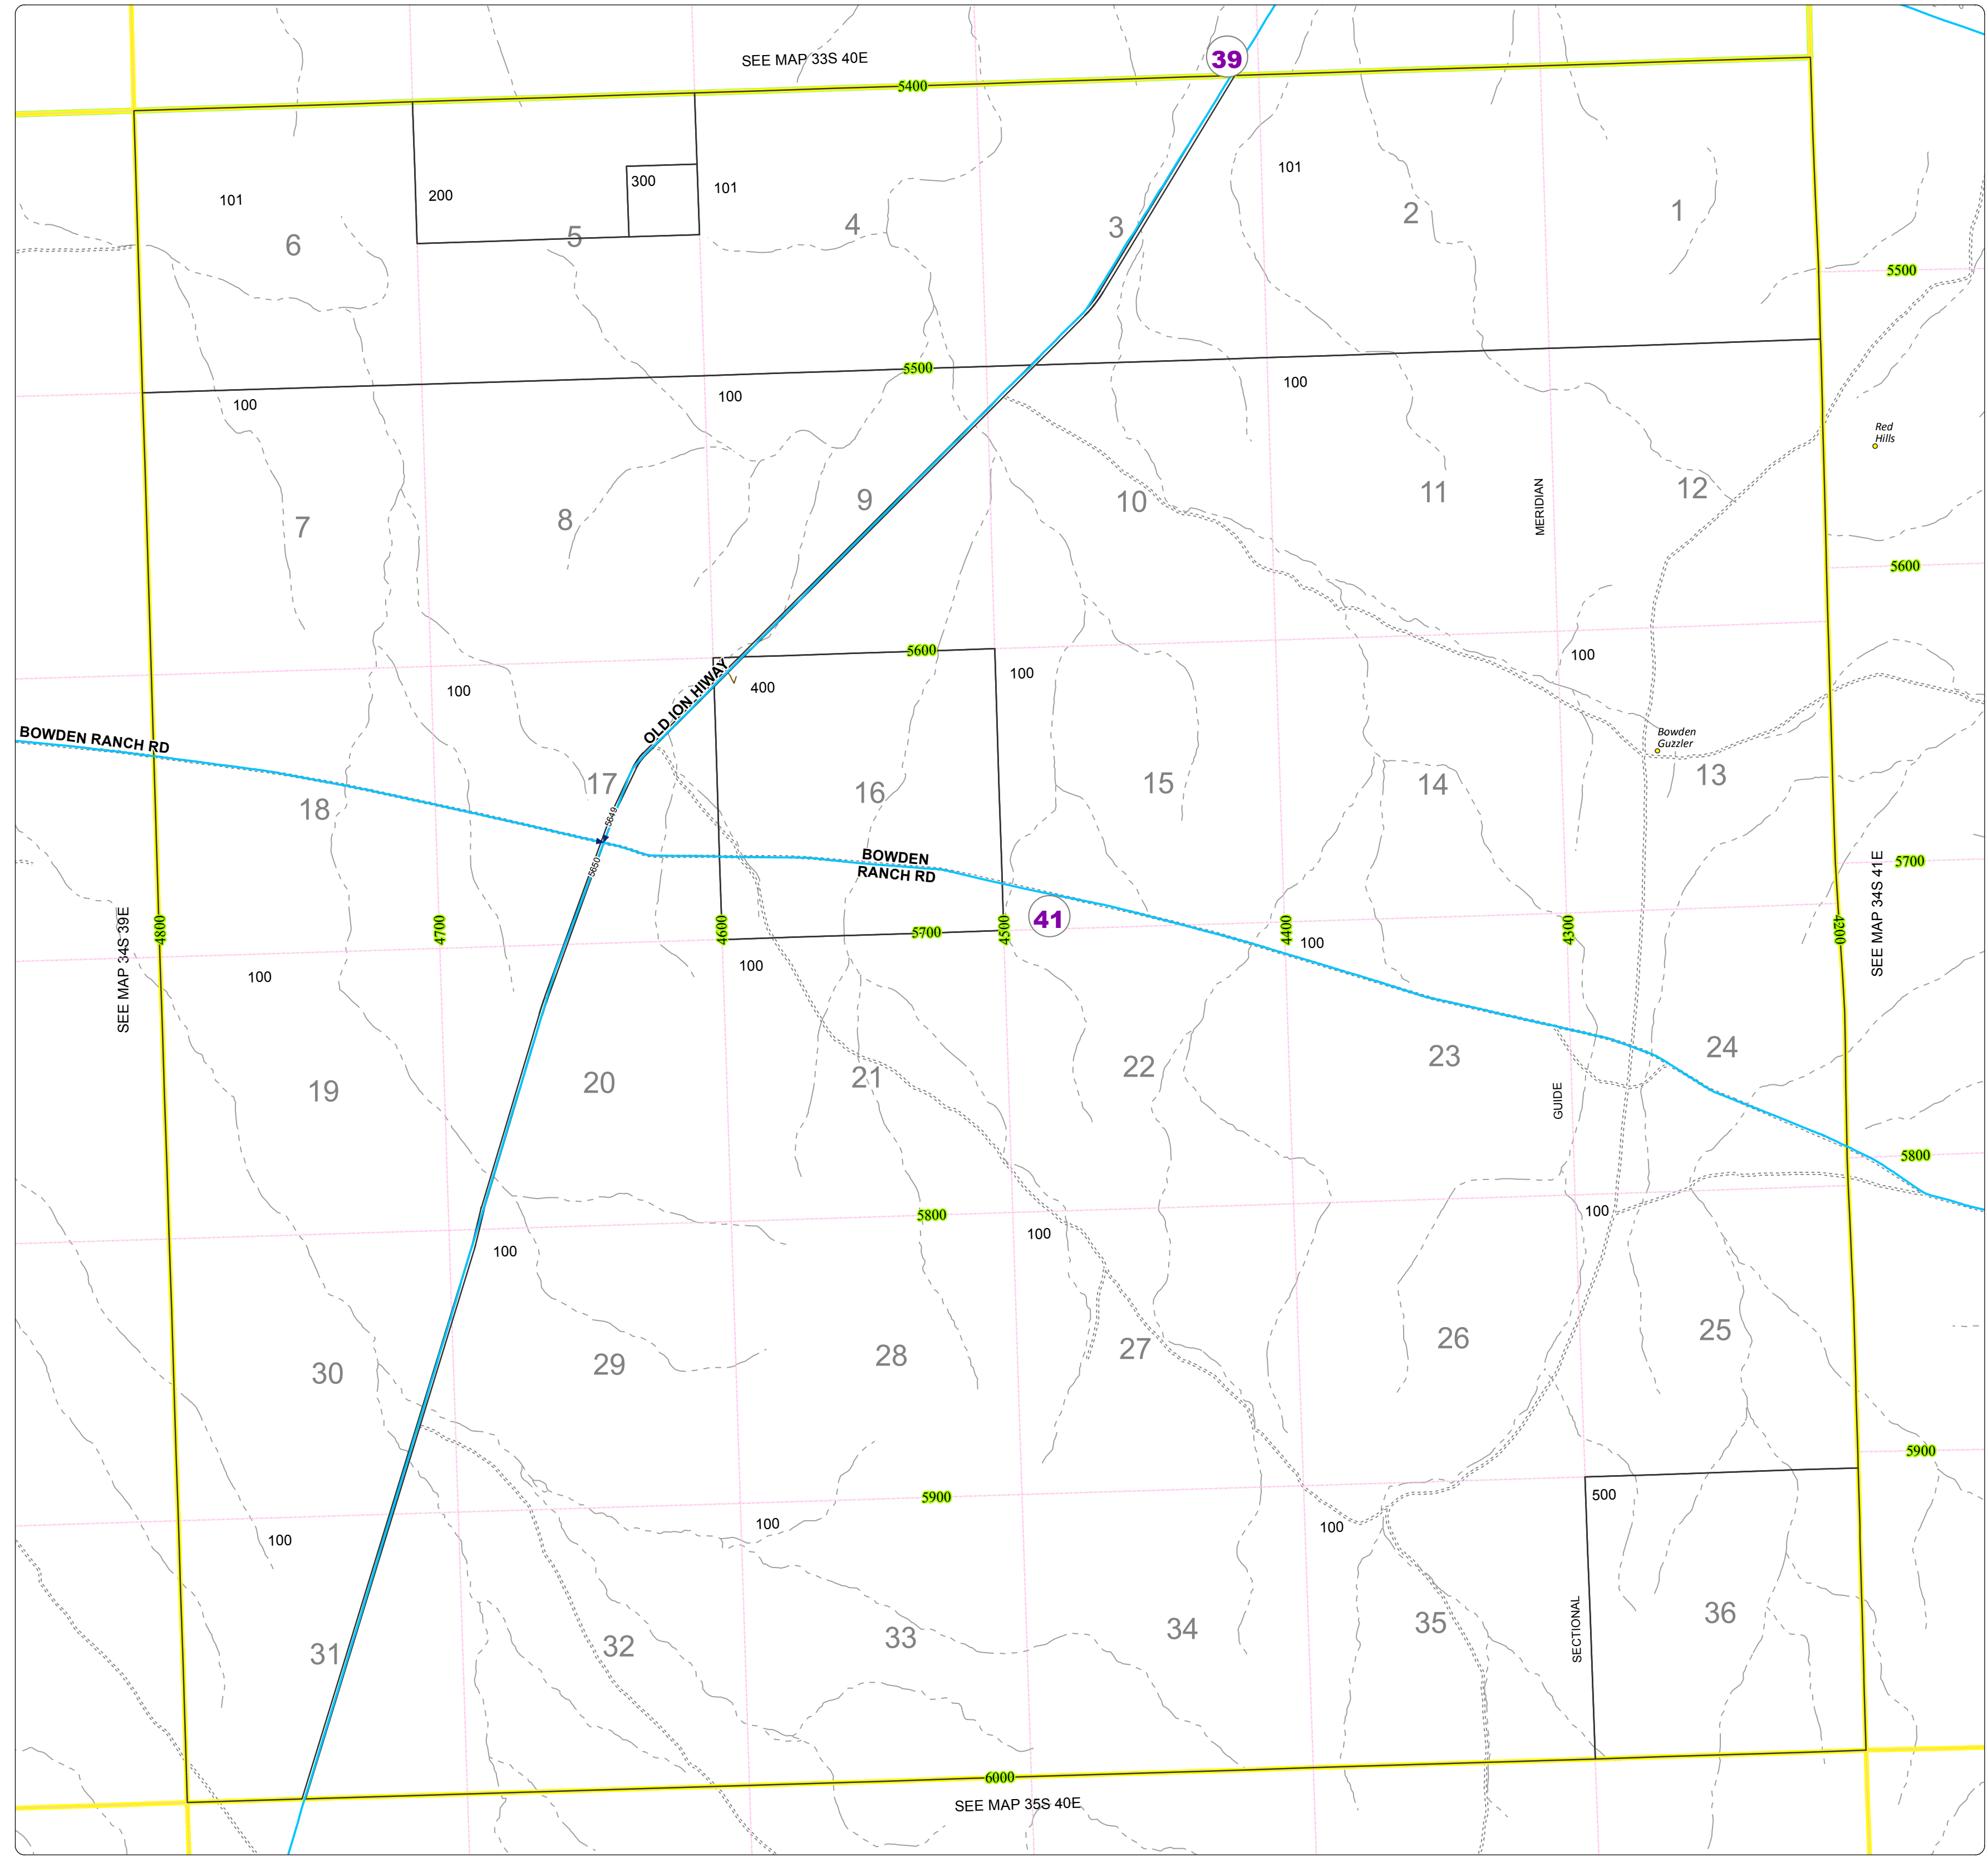

Malheur County Address Map

- Legend
- MapNumberBoundary
 - TAX CODE AREA
 - 41 - McDermitt

DISCLAIMER
This information is not intended for use as an address locator and it should be noted that not all county address will be found. Parcels containing multiple addresses may only display a single address as recorded in the Assessor's database. This public information should be accepted and used by the recipient with the understanding that the data received from multiple sources was developed and collected for **assessment purpose only**.

GL2016

34S40E