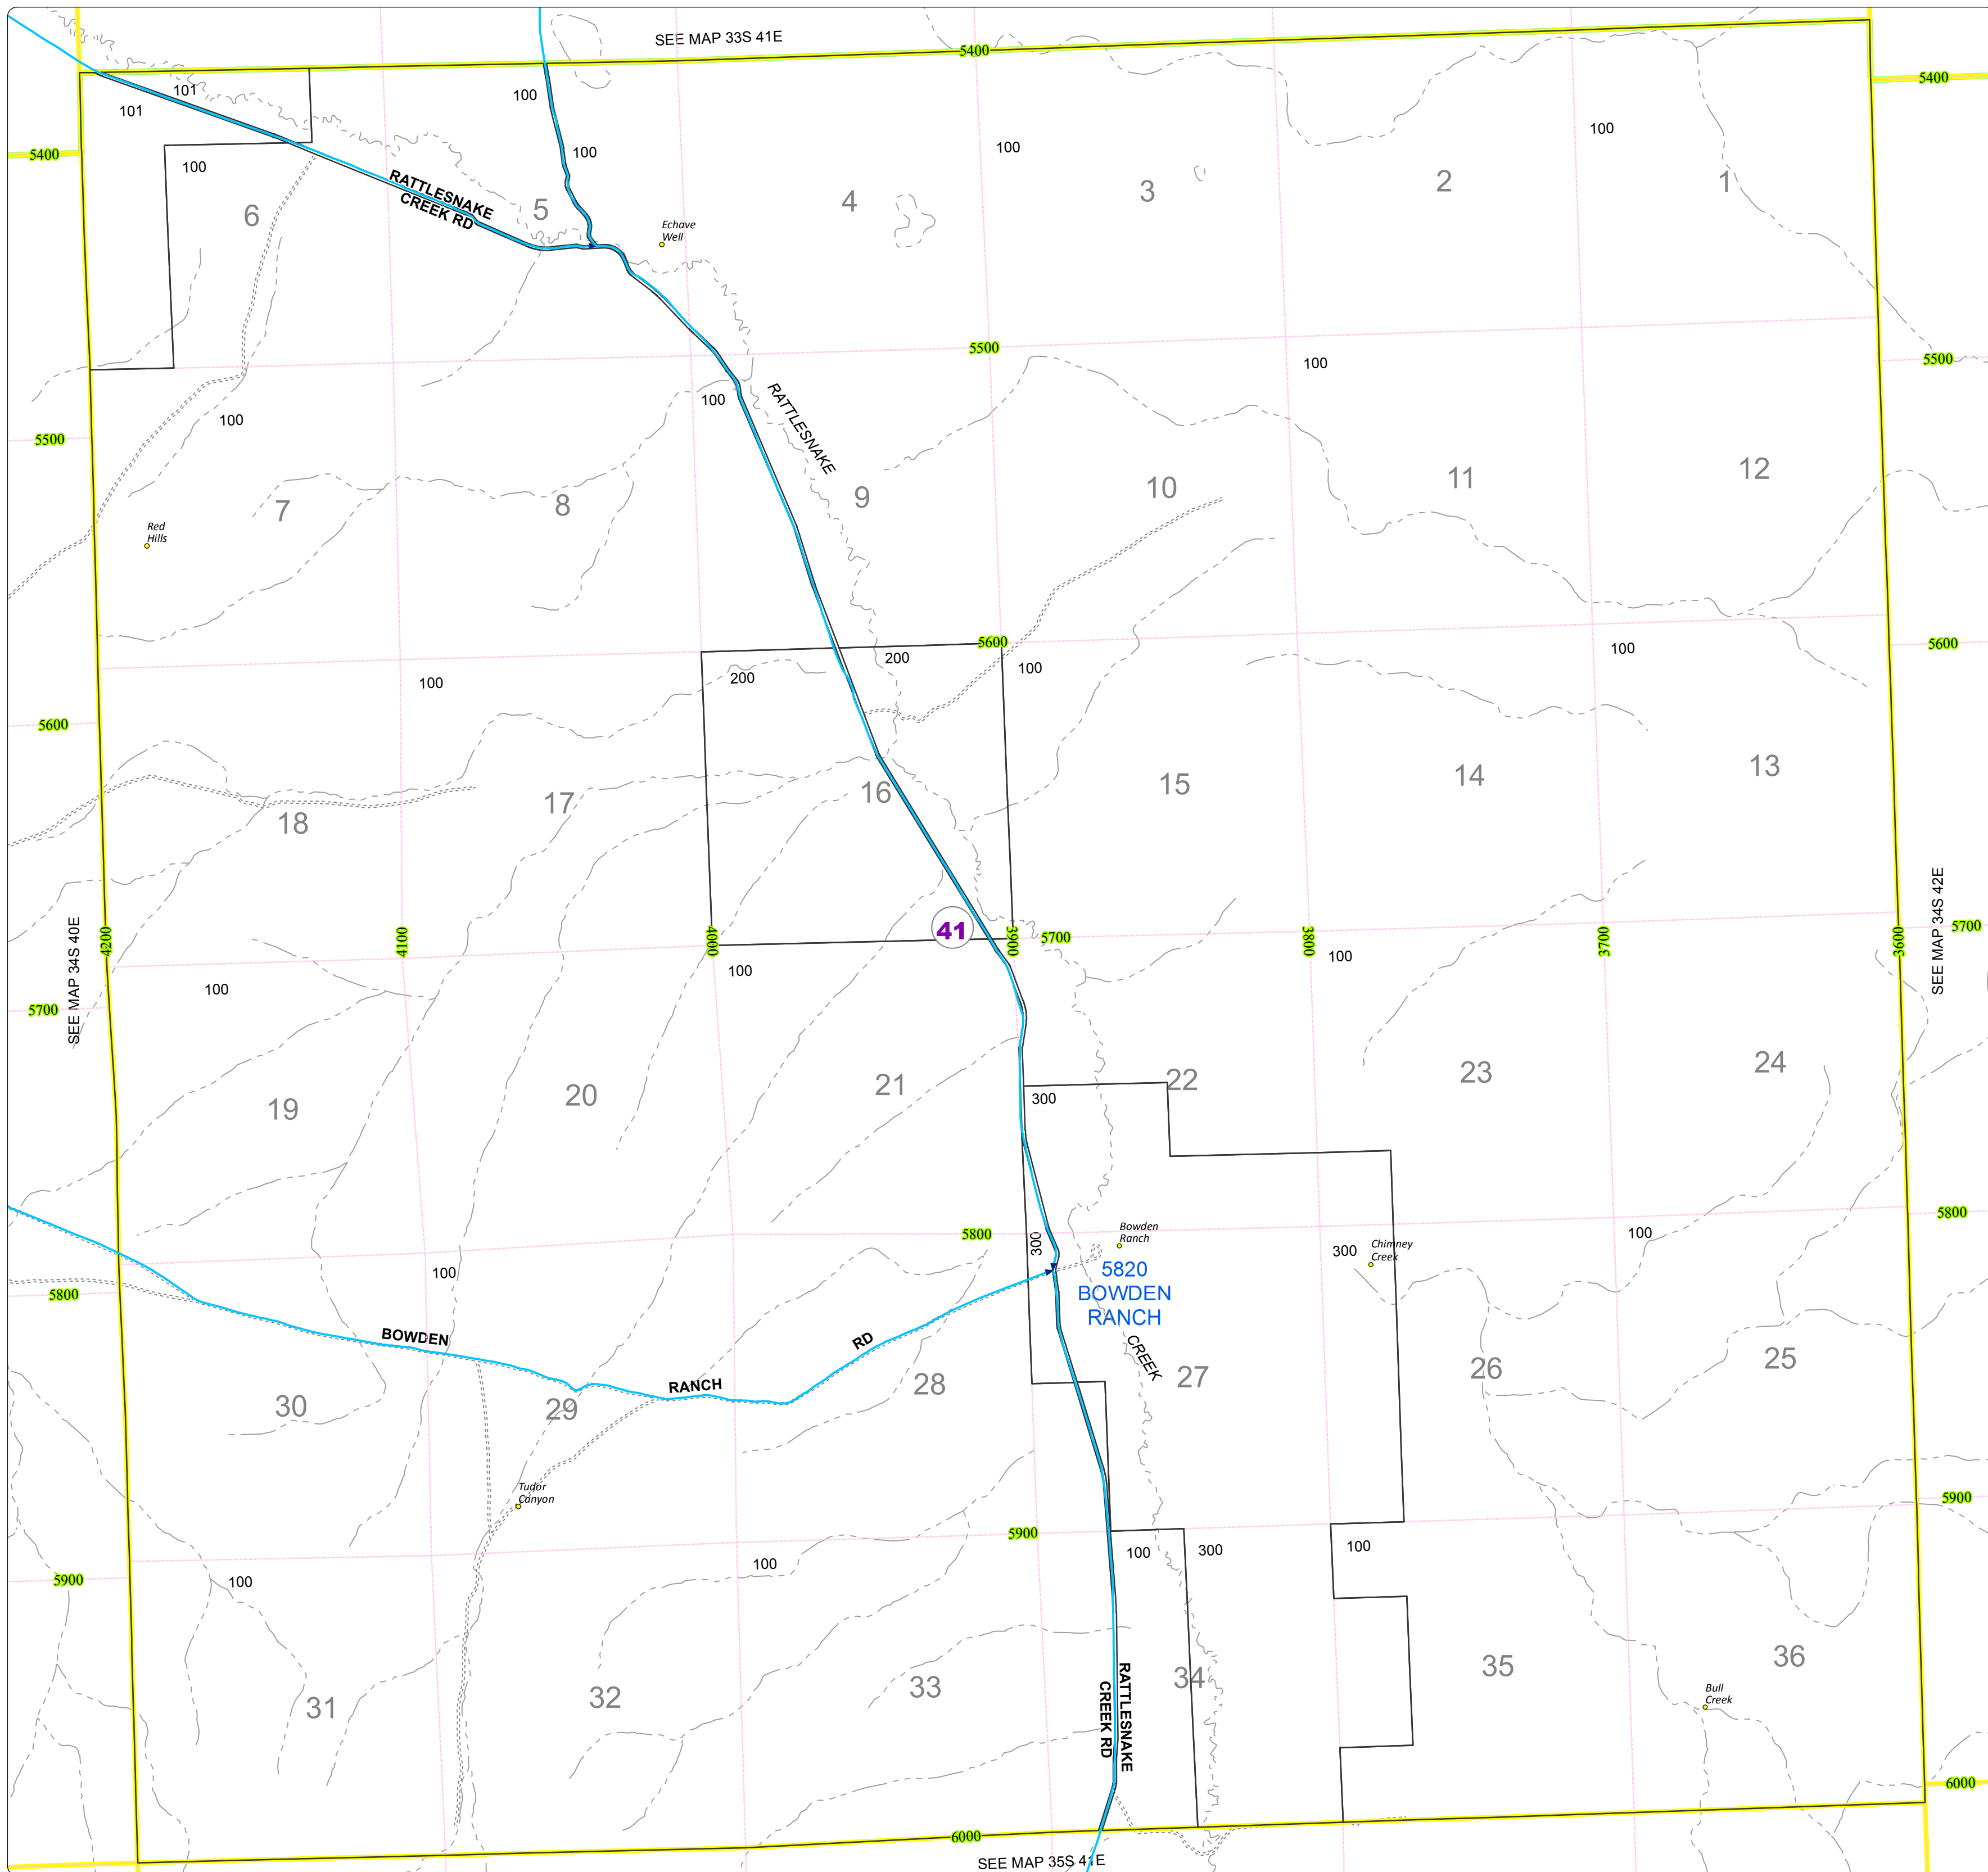

Malheur County Address Map

- Legend
- MapNumberBoundary
 - TAX CODE AREA**
 - 41 - McDermitt

DISCLAIMER
This information is not intended for use as an address locator and it should be noted that not all county address will be found. Parcels containing multiple addresses may only display a single address as recorded in the Assessor's database. This public information should be accepted and used by the recipient with the understanding that the data received from multiple sources was developed and collected for **assessment purpose only**.