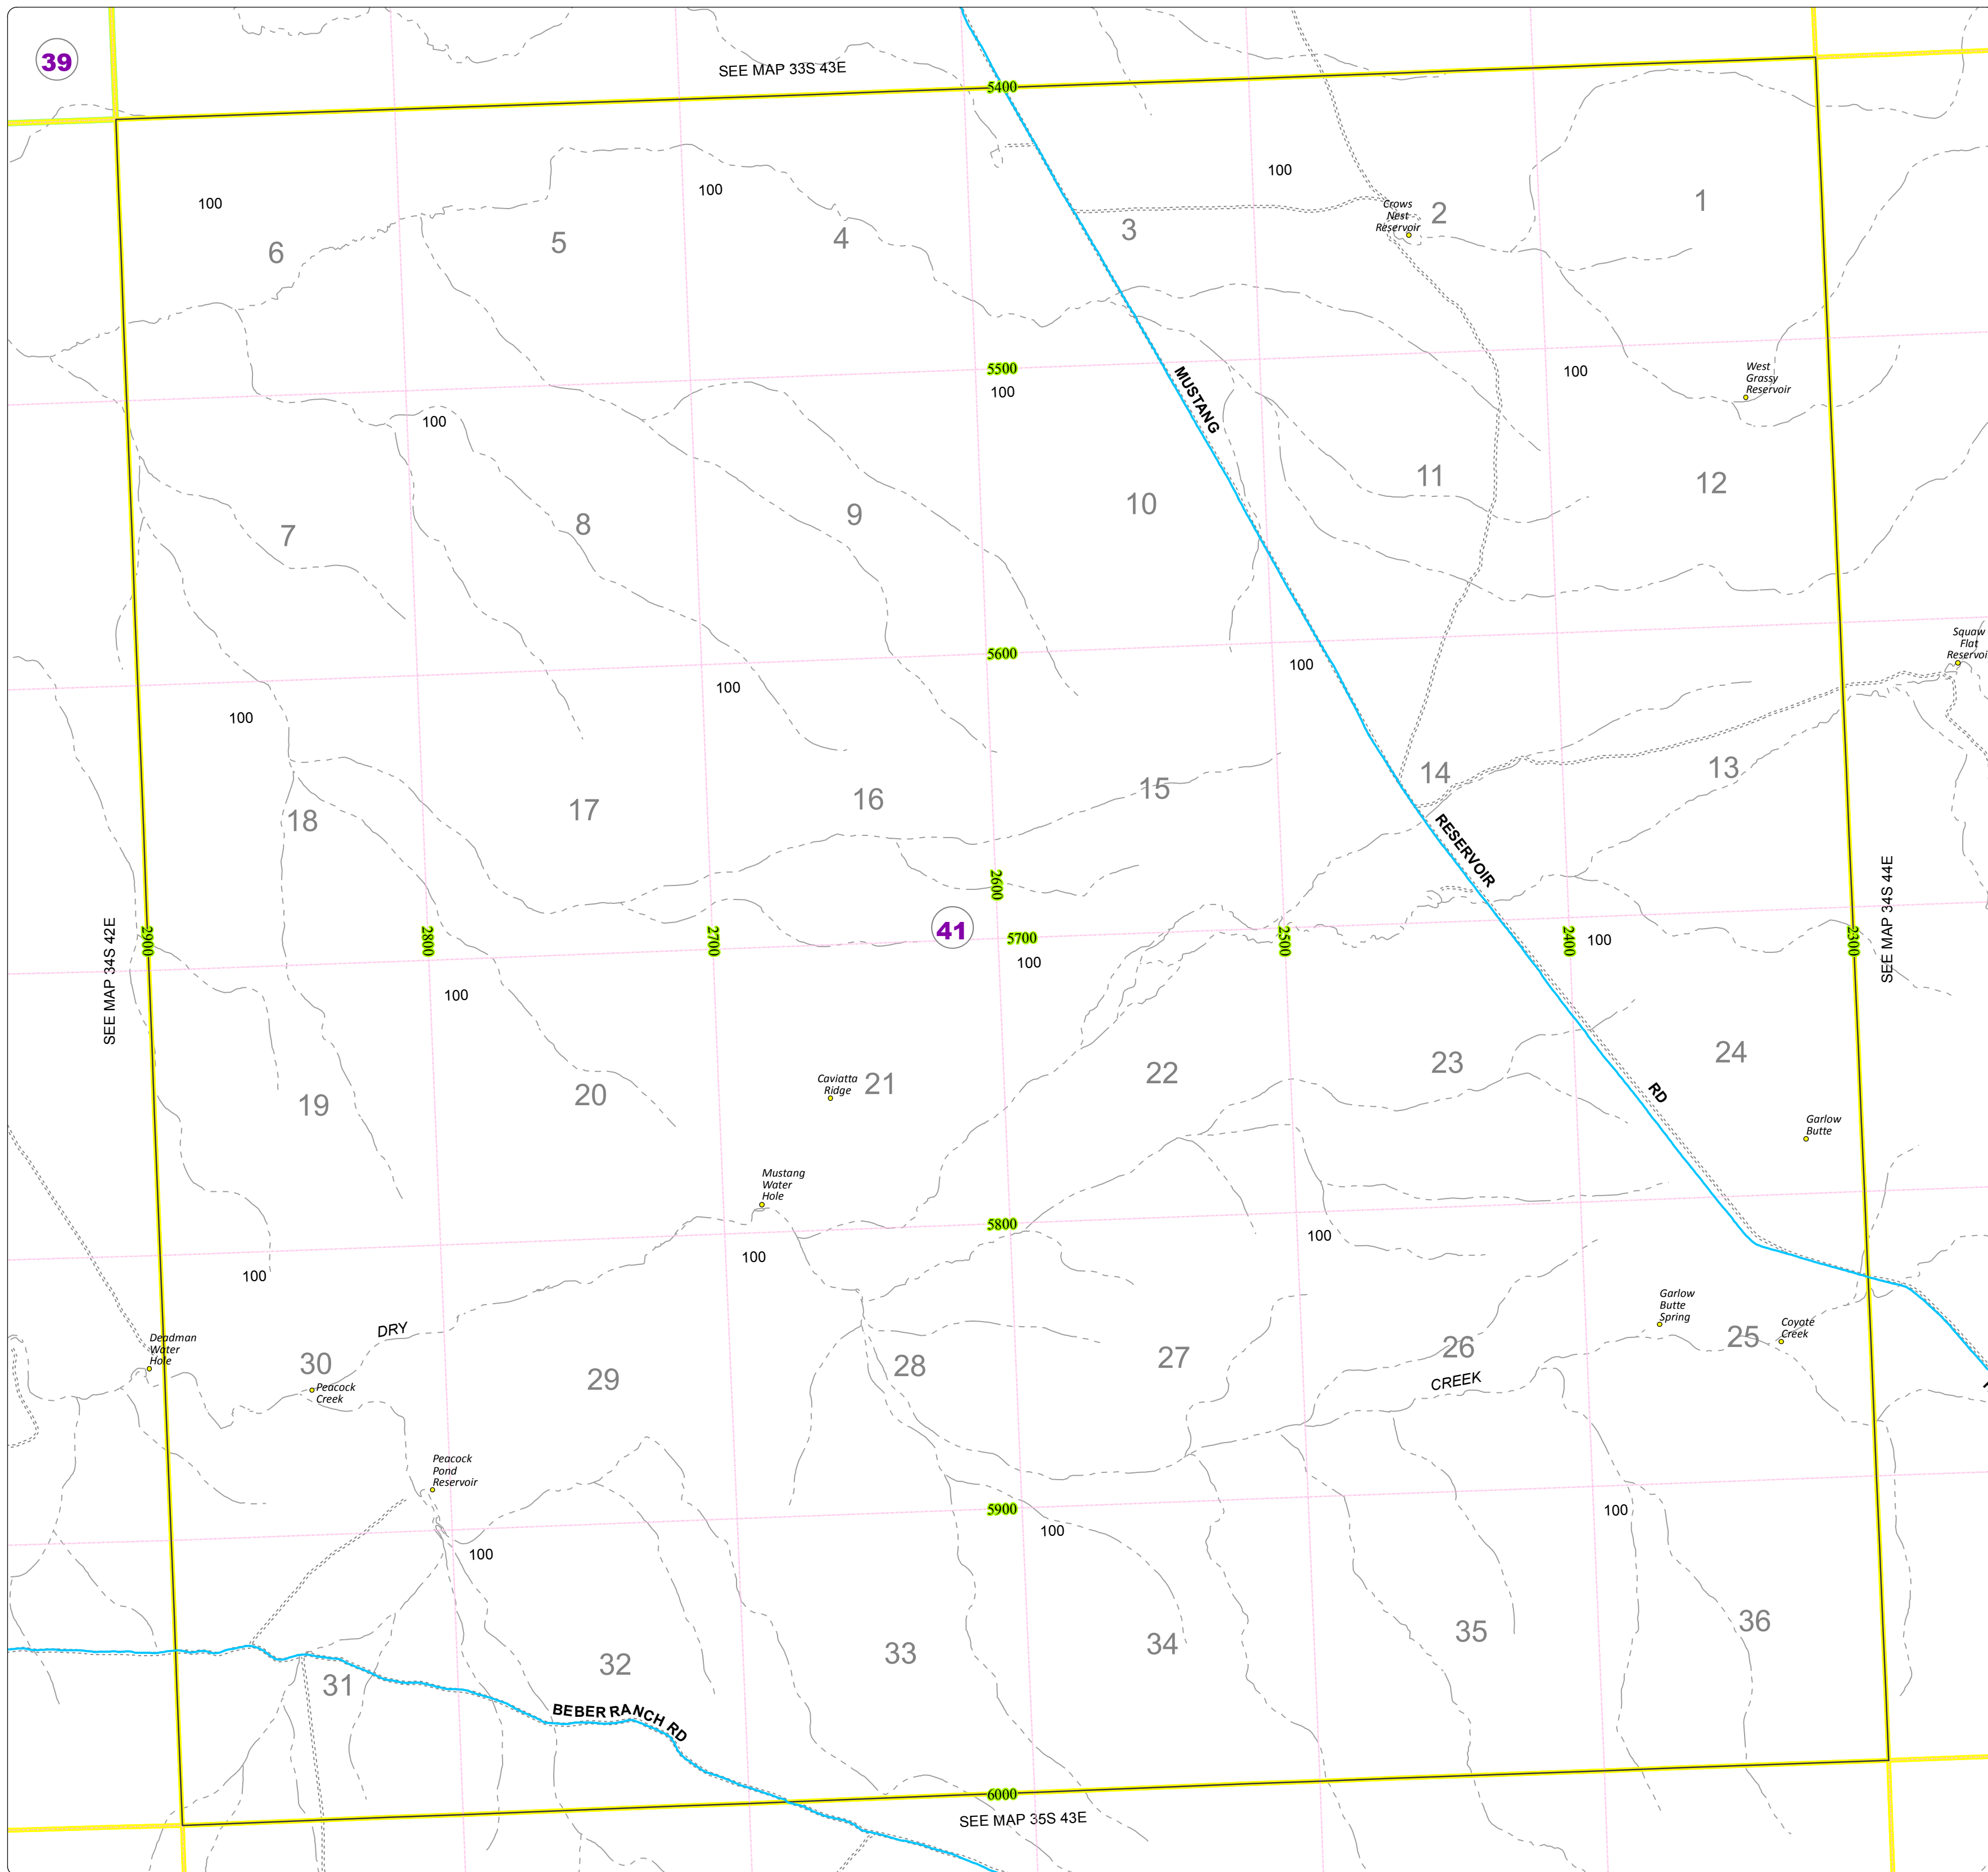

39

SEE MAP 33S 43E

Malheur County Address Map

- Legend
- MapNumberBoundary
 - TAX CODE AREA
 - 41 - McDermitt

DISCLAIMER
 This information is not intended for use as an address locator and it should be noted that not all county address will be found. Parcels containing multiple addresses may only display a single address as recorded in the Assessor's database. This public information should be accepted and used by the recipient with the understanding that the data received from multiple sources was developed and collected for assessment purpose only.