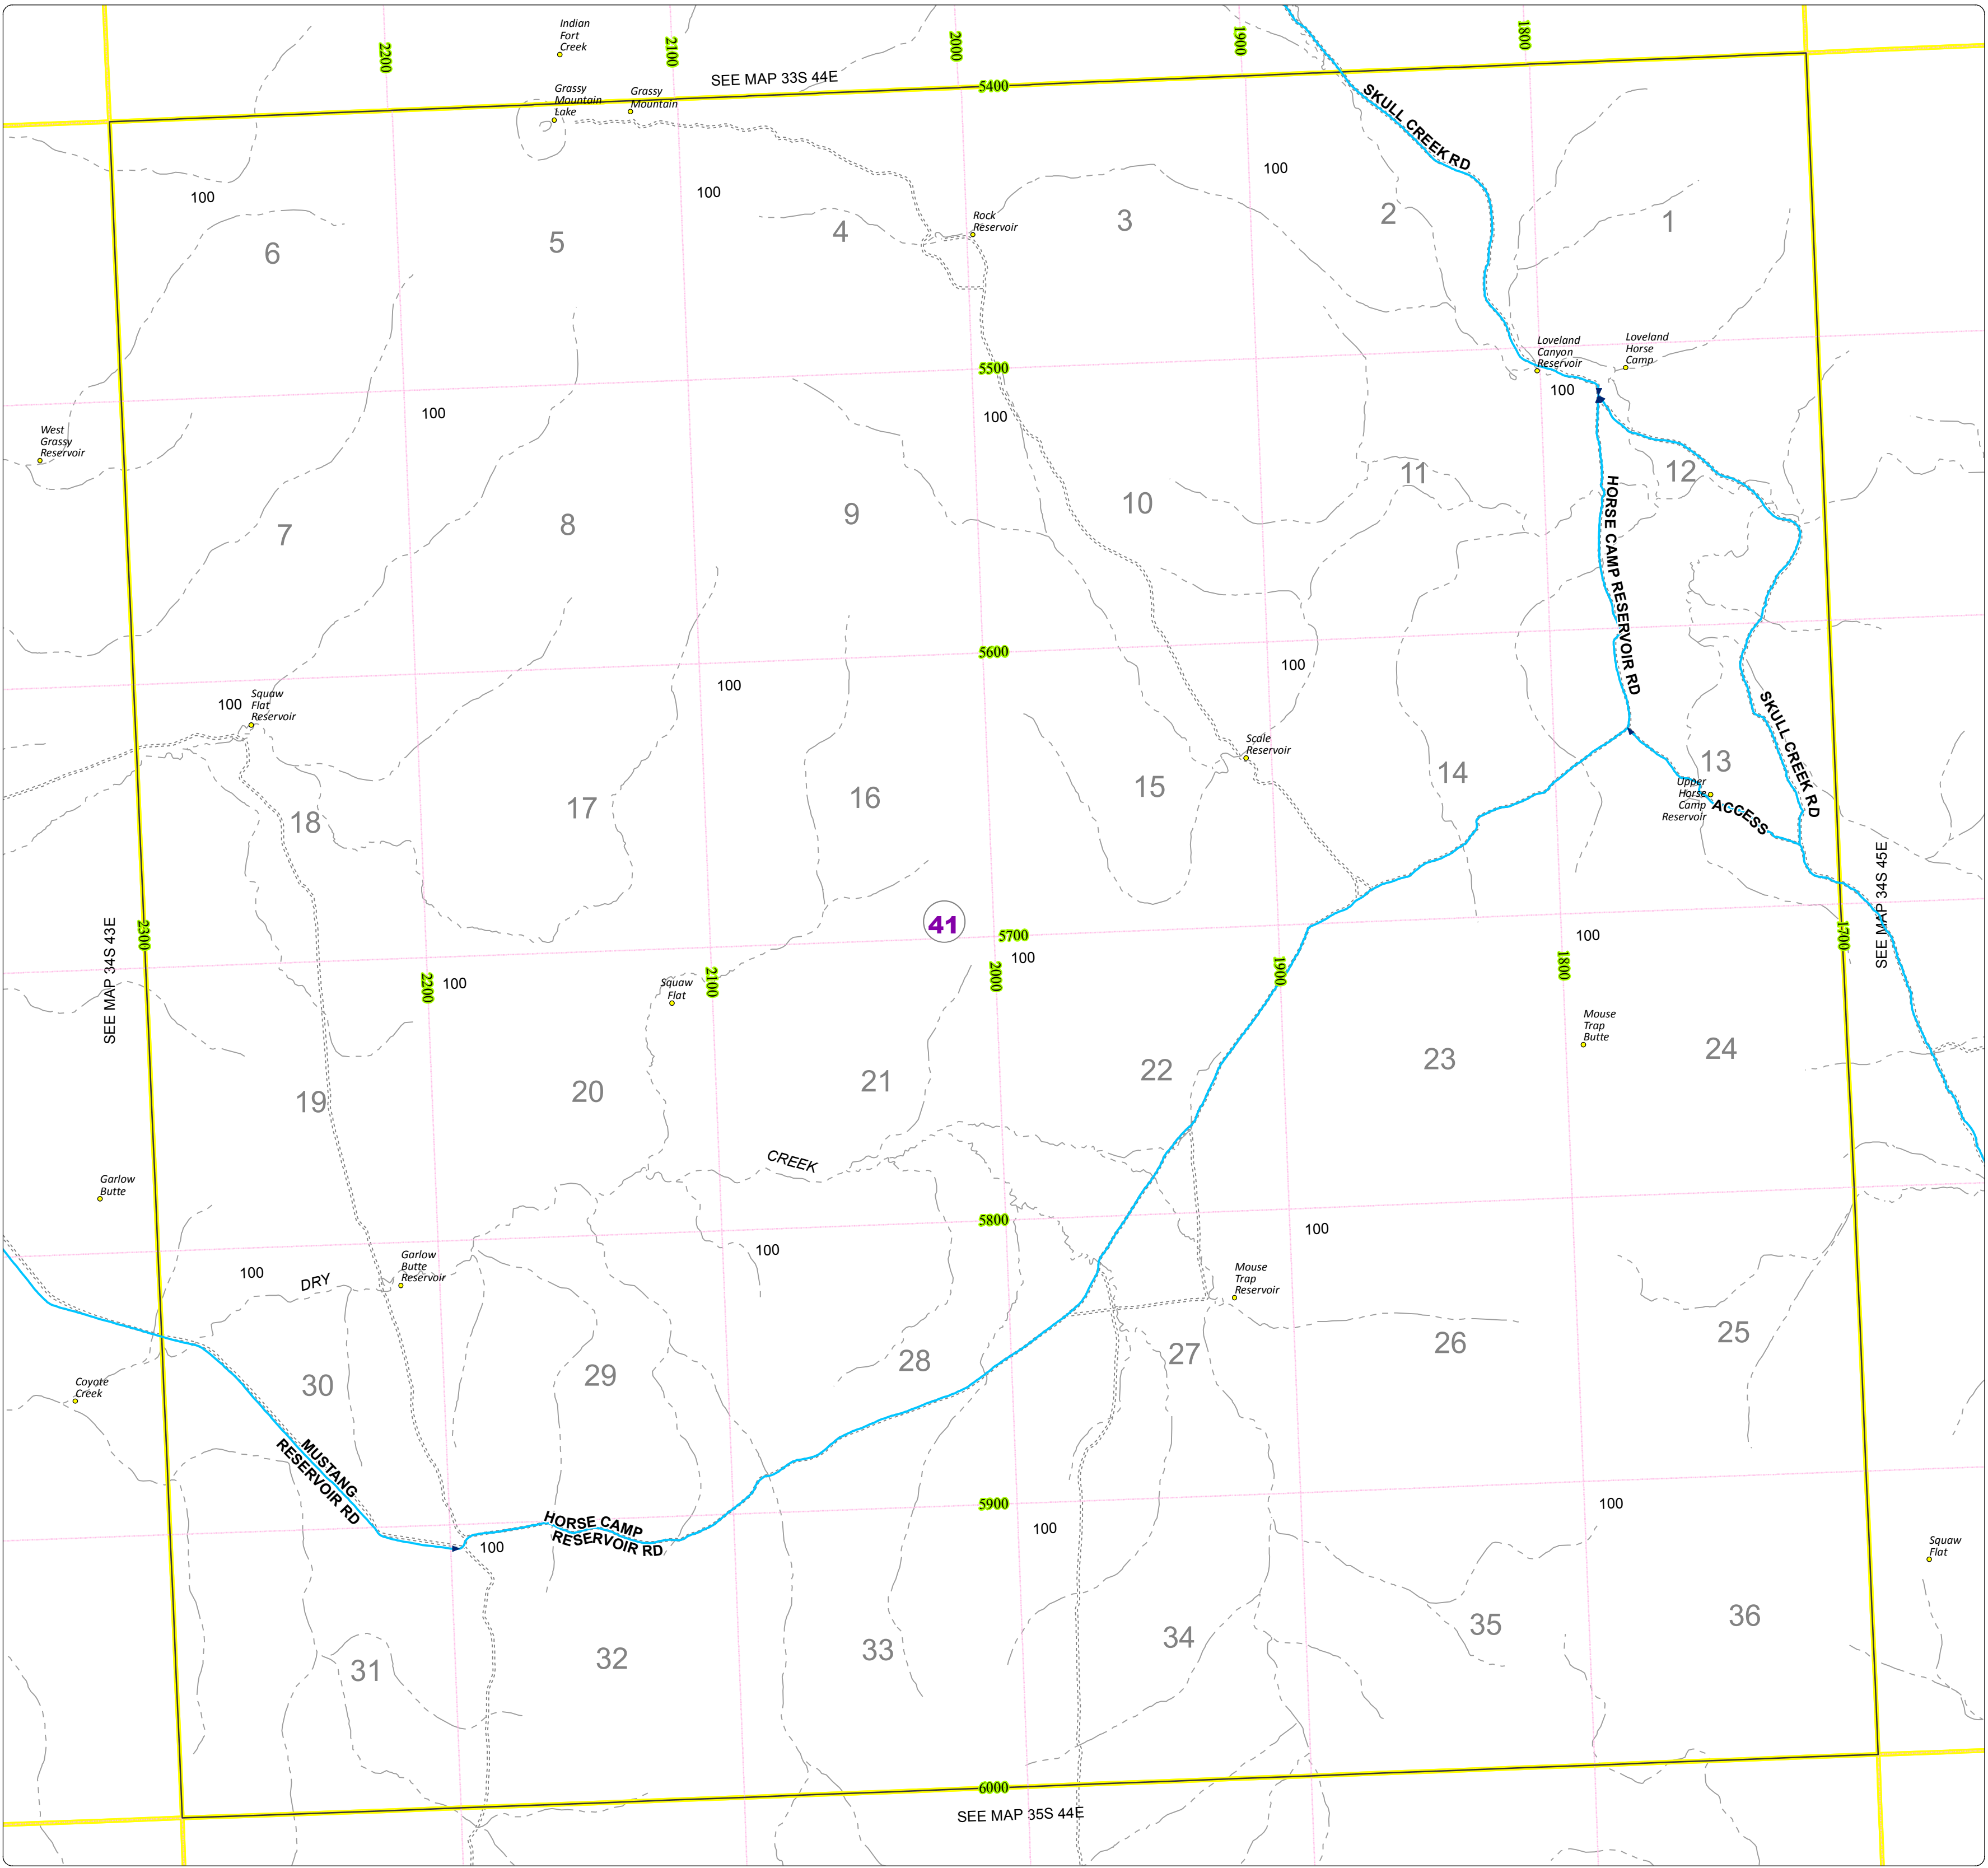

Malheur County Address Map

- Legend
- MapNumberBoundary
 - TAX CODE AREA**
 - 41 - McDermitt

DISCLAIMER
This information is not intended for use as an address locator and it should be noted that not all county address will be found. Parcels containing multiple addresses may only display a single address as recorded in the Assessor's database. This public information should be accepted and used by the recipient with the understanding that the data received from multiple sources was developed and collected for **assessment purpose only**.