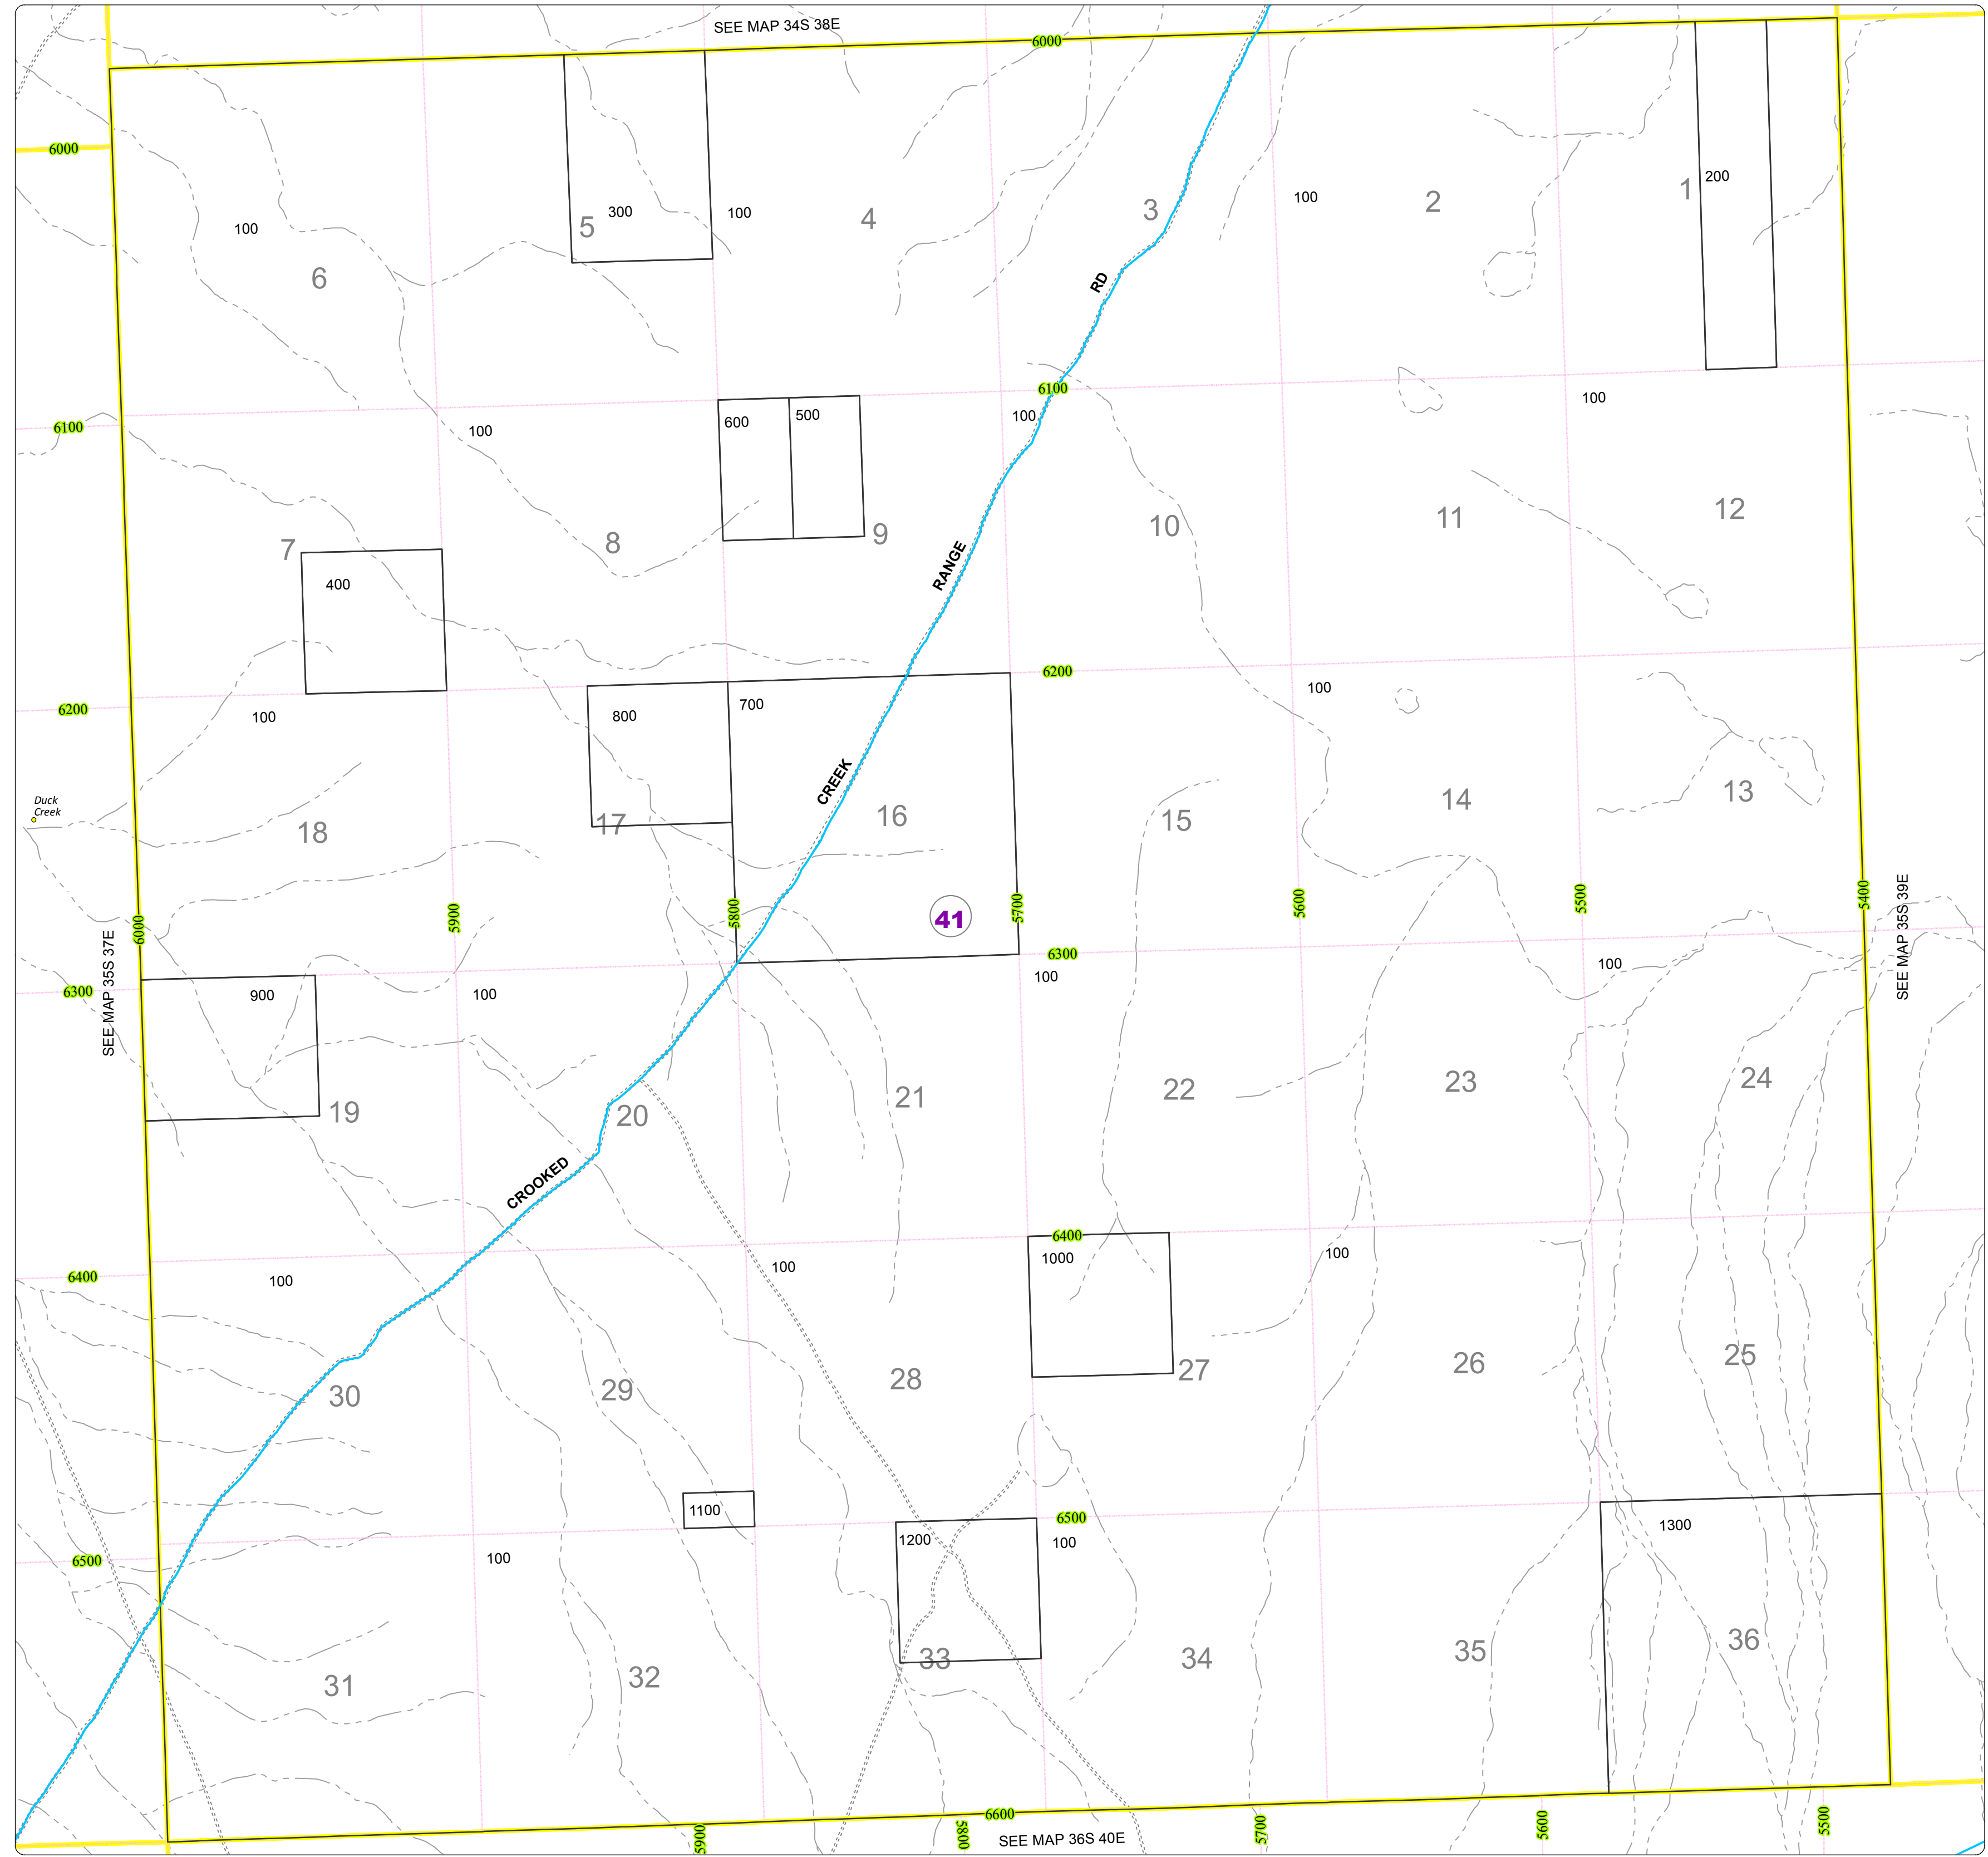

Malheur County Address Map

- Legend
- MapNumberBoundary
 - TAX CODE AREA
 - 41 - McDermitt

DISCLAIMER
This information is not intended for use as an address locator and it should be noted that not all county address will be found. Parcels containing multiple addresses may only display a single address as recorded in the Assessor's database. This public information should be accepted and used by the recipient with the understanding that the data received from multiple sources was developed and collected for **assessment purpose only**.

GL2016

35S38E